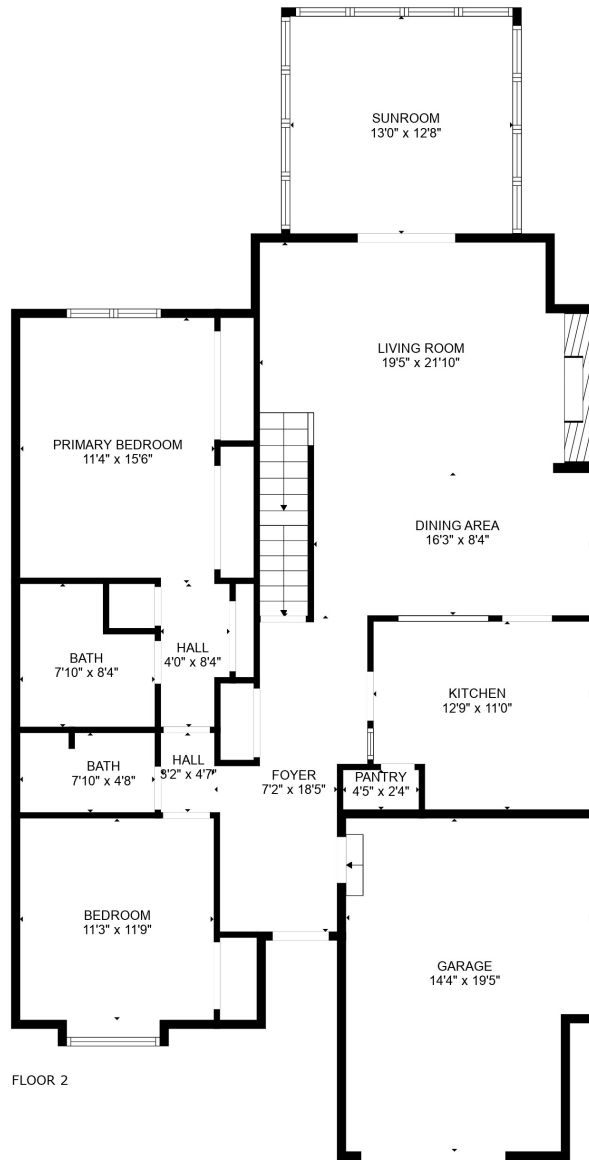

FLOOR 1

FLOOR 2

FLOOR 3

Total scanned area: 3132 sq. ft

SIZES AND DIMENSIONS ARE APPROXIMATE. ACTUAL MAY VARY.

Total scanned area: 3132 sq. ft

SIZES AND DIMENSIONS ARE APPROXIMATE. ACTUAL MAY VARY.

Total scanned area: 3132 sq. ft

SIZES AND DIMENSIONS ARE APPROXIMATE. ACTUAL MAY VARY.

Total scanned area: 3132 sq. ft

SIZES AND DIMENSIONS ARE APPROXIMATE. ACTUAL MAY VARY.