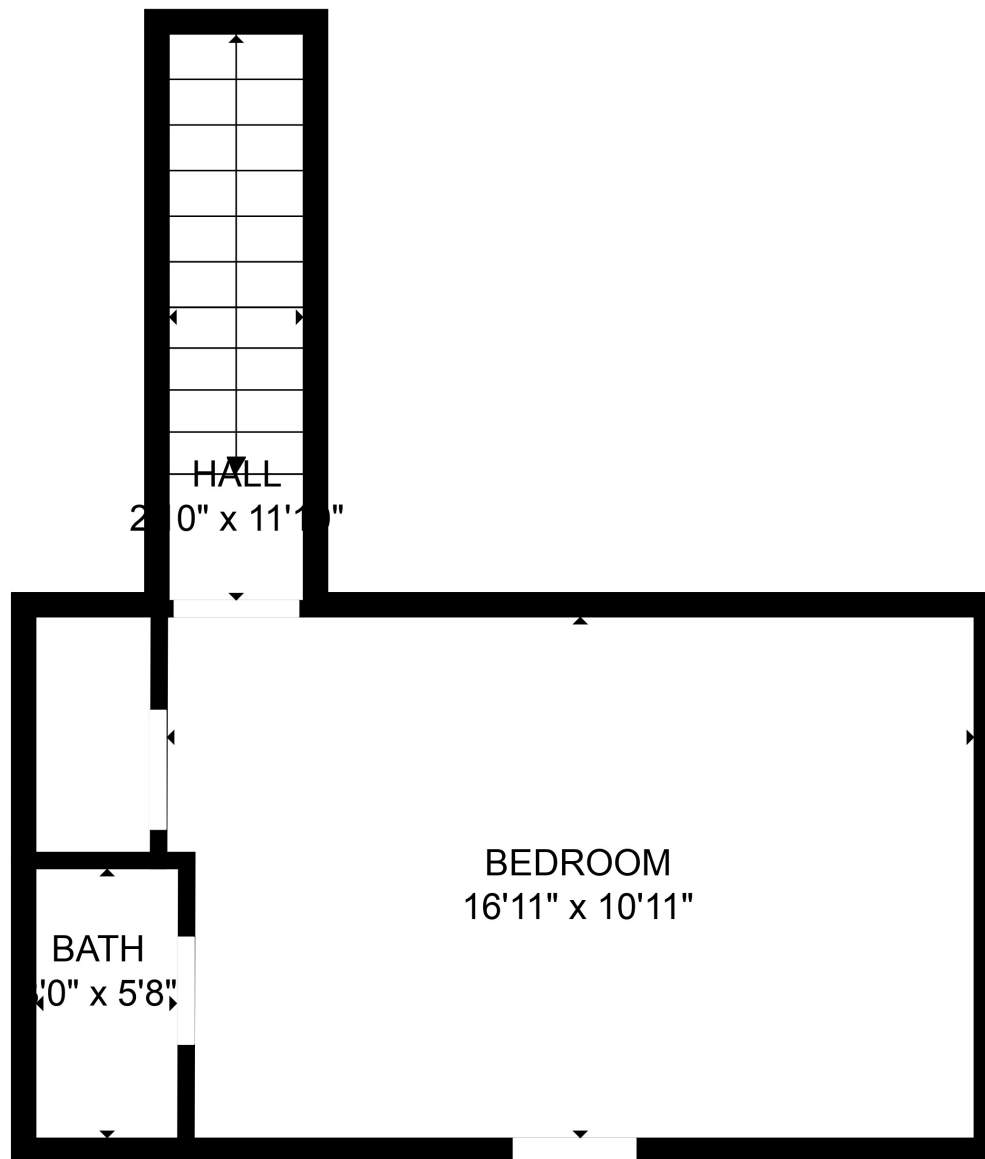

FLOOR 1

FLOOR 2

FLOOR 3

Total scanned area: 3132 sq. ft

SIZES AND DIMENSIONS ARE APPROXIMATE. ACTUAL MAY VARY.

Total scanned area: 3132 sq. ft

SIZES AND DIMENSIONS ARE APPROXIMATE. ACTUAL MAY VARY.

Total scanned area: 3132 sq. ft

SIZES AND DIMENSIONS ARE APPROXIMATE. ACTUAL MAY VARY.

Total scanned area: 3132 sq. ft

SIZES AND DIMENSIONS ARE APPROXIMATE. ACTUAL MAY VARY.