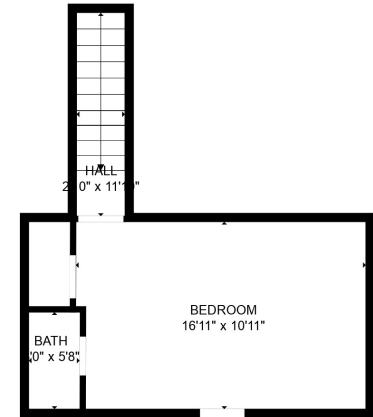

FLOOR 1

FLOOR 2

FLOOR 3

Total scanned area: 3132 sq. ft

SIZES AND DIMENSIONS ARE APPROXIMATE. ACTUAL MAY VARY.

Total scanned area: 3132 sq. ft

SIZES AND DIMENSIONS ARE APPROXIMATE. ACTUAL MAY VARY.

Total scanned area: 3132 sq. ft

SIZES AND DIMENSIONS ARE APPROXIMATE. ACTUAL MAY VARY.

Total scanned area: 3132 sq. ft

SIZES AND DIMENSIONS ARE APPROXIMATE. ACTUAL MAY VARY.