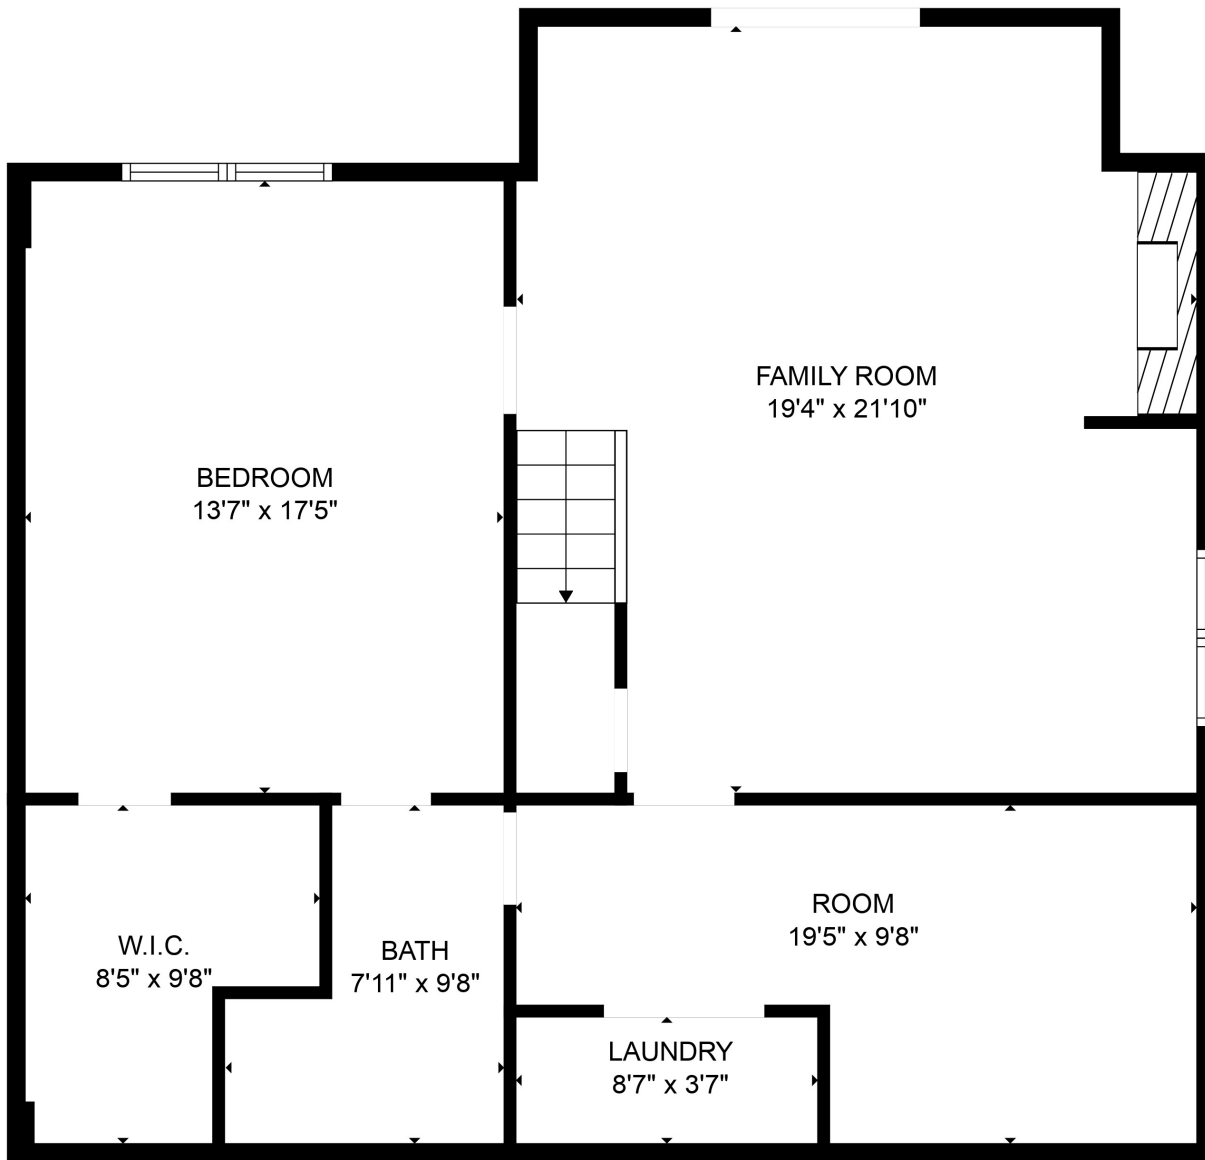

FLOOR 1

FLOOR 2

FLOOR 3

Total scanned area: 3132 sq. ft

SIZES AND DIMENSIONS ARE APPROXIMATE. ACTUAL MAY VARY.

Total scanned area: 3132 sq. ft

SIZES AND DIMENSIONS ARE APPROXIMATE. ACTUAL MAY VARY.

Total scanned area: 3132 sq. ft

SIZES AND DIMENSIONS ARE APPROXIMATE. ACTUAL MAY VARY.

Total scanned area: 3132 sq. ft

SIZES AND DIMENSIONS ARE APPROXIMATE. ACTUAL MAY VARY.