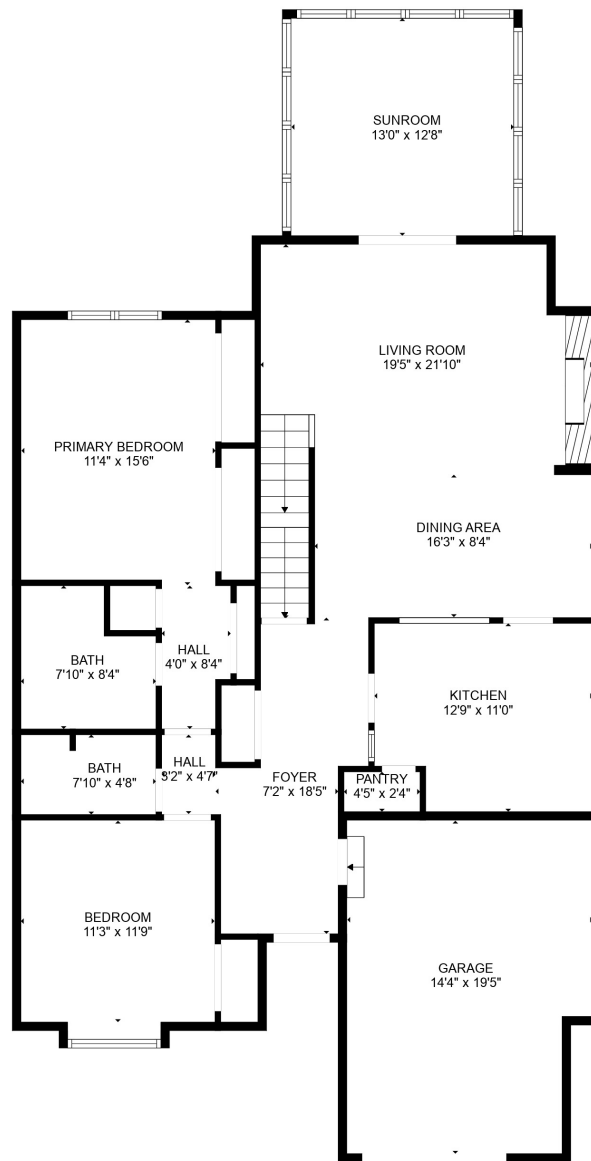

FLOOR 1

FLOOR 2

FLOOR 3

Total scanned area: 3132 sq. ft

SIZES AND DIMENSIONS ARE APPROXIMATE. ACTUAL MAY VARY.

Total scanned area: 3132 sq. ft

SIZES AND DIMENSIONS ARE APPROXIMATE. ACTUAL MAY VARY.

Total scanned area: 3132 sq. ft

SIZES AND DIMENSIONS ARE APPROXIMATE. ACTUAL MAY VARY.

Total scanned area: 3132 sq. ft

SIZES AND DIMENSIONS ARE APPROXIMATE. ACTUAL MAY VARY.