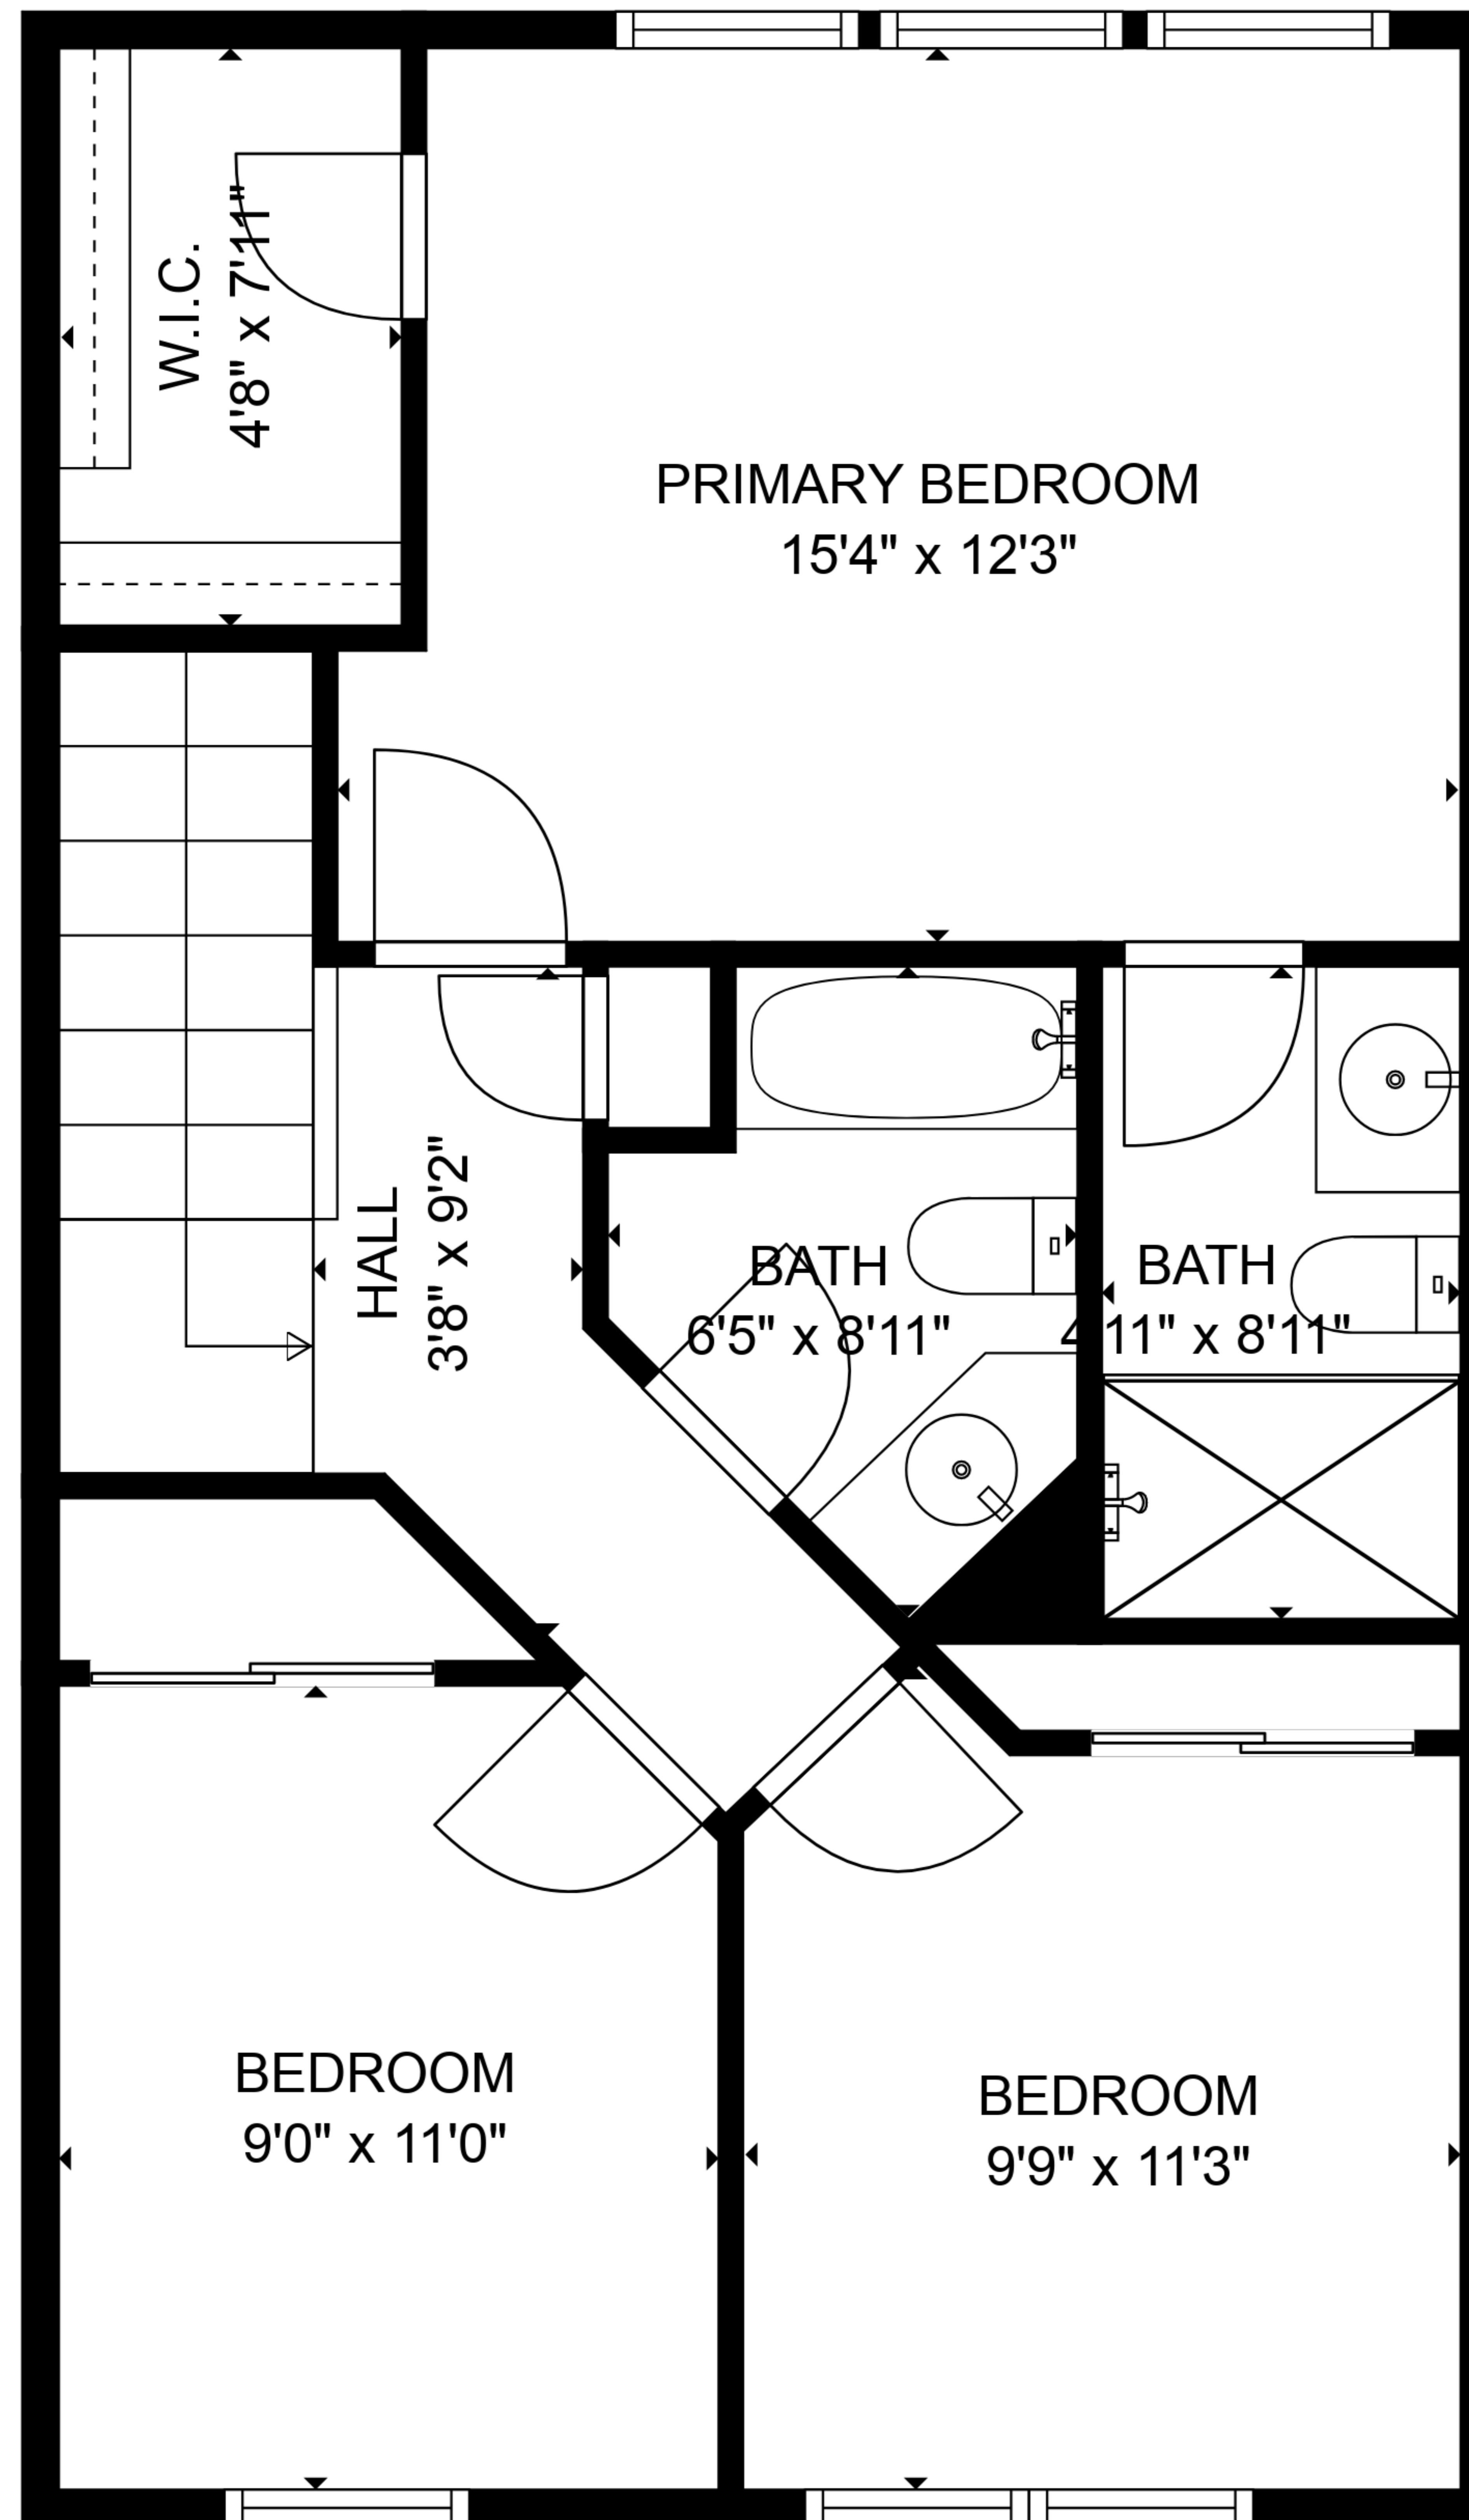

TOTAL: 1437 sq. ft

BELOW GROUND: 197 sq. ft, FLOOR 2: 600 sq. ft, FLOOR 3: 640 sq. ft

EXCLUDED AREAS: GARAGE: 394 sq. ft

TOTAL: 1437 sq. ft

BELOW GROUND: 197 sq. ft, FLOOR 2: 600 sq. ft, FLOOR 3: 640 sq. ft
EXCLUDED AREAS: GARAGE: 394 sq. ft

TOTAL: 1437 sq. ft

BELOW GROUND: 197 sq. ft, FLOOR 2: 600 sq. ft, FLOOR 3: 640 sq. ft

EXCLUDED AREAS: GARAGE: 394 sq. ft

FLOOR 1

FLOOR 2

FLOOR 3

TOTAL: 1437 sq. ft
 BELOW GROUND: 197 sq. ft, FLOOR 2: 600 sq. ft, FLOOR 3: 640 sq. ft
 EXCLUDED AREAS: GARAGE: 394 sq. ft