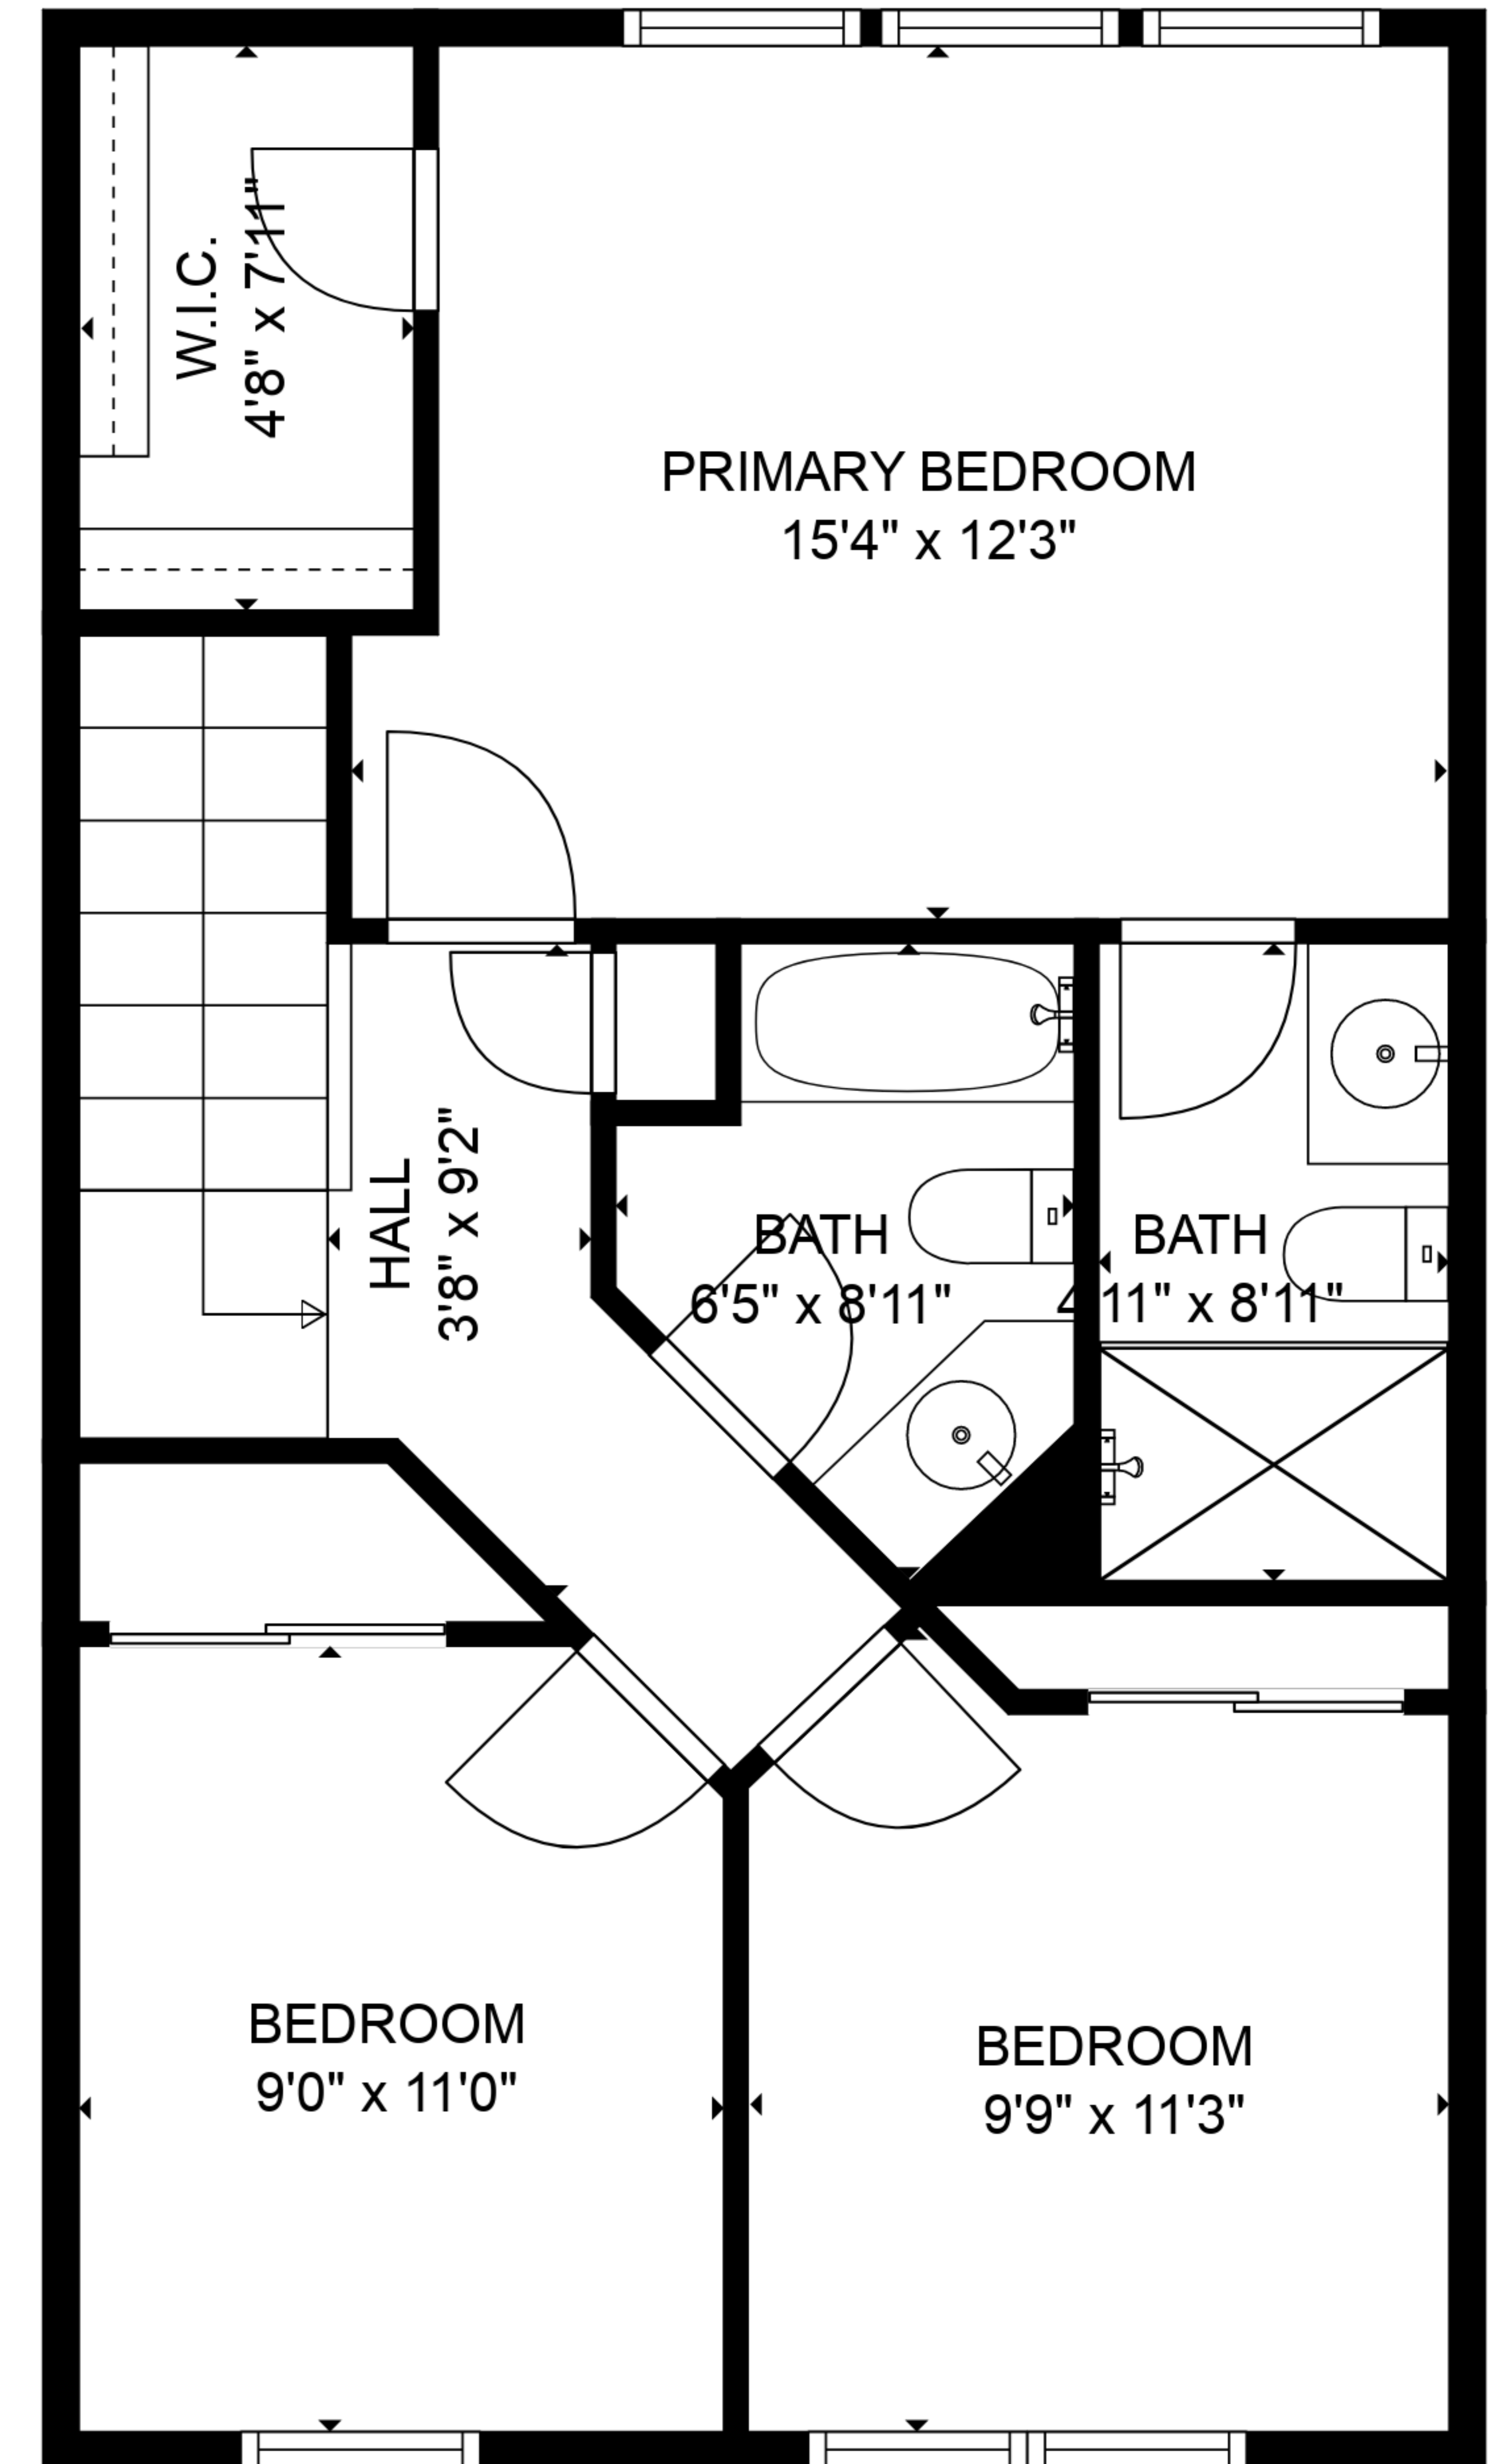

TOTAL: 1437 sq. ft

BELOW GROUND: 197 sq. ft, FLOOR 2: 600 sq. ft, FLOOR 3: 640 sq. ft

EXCLUDED AREAS: GARAGE: 394 sq. ft

TOTAL: 1437 sq. ft

BELOW GROUND: 197 sq. ft, FLOOR 2: 600 sq. ft, FLOOR 3: 640 sq. ft
EXCLUDED AREAS: GARAGE: 394 sq. ft

TOTAL: 1437 sq. ft

BELOW GROUND: 197 sq. ft, FLOOR 2: 600 sq. ft, FLOOR 3: 640 sq. ft

EXCLUDED AREAS: GARAGE: 394 sq. ft

FLOOR 1

FLOOR 2

FLOOR 3

TOTAL: 1437 sq. ft
 BELOW GROUND: 197 sq. ft, FLOOR 2: 600 sq. ft, FLOOR 3: 640 sq. ft
 EXCLUDED AREAS: GARAGE: 394 sq. ft