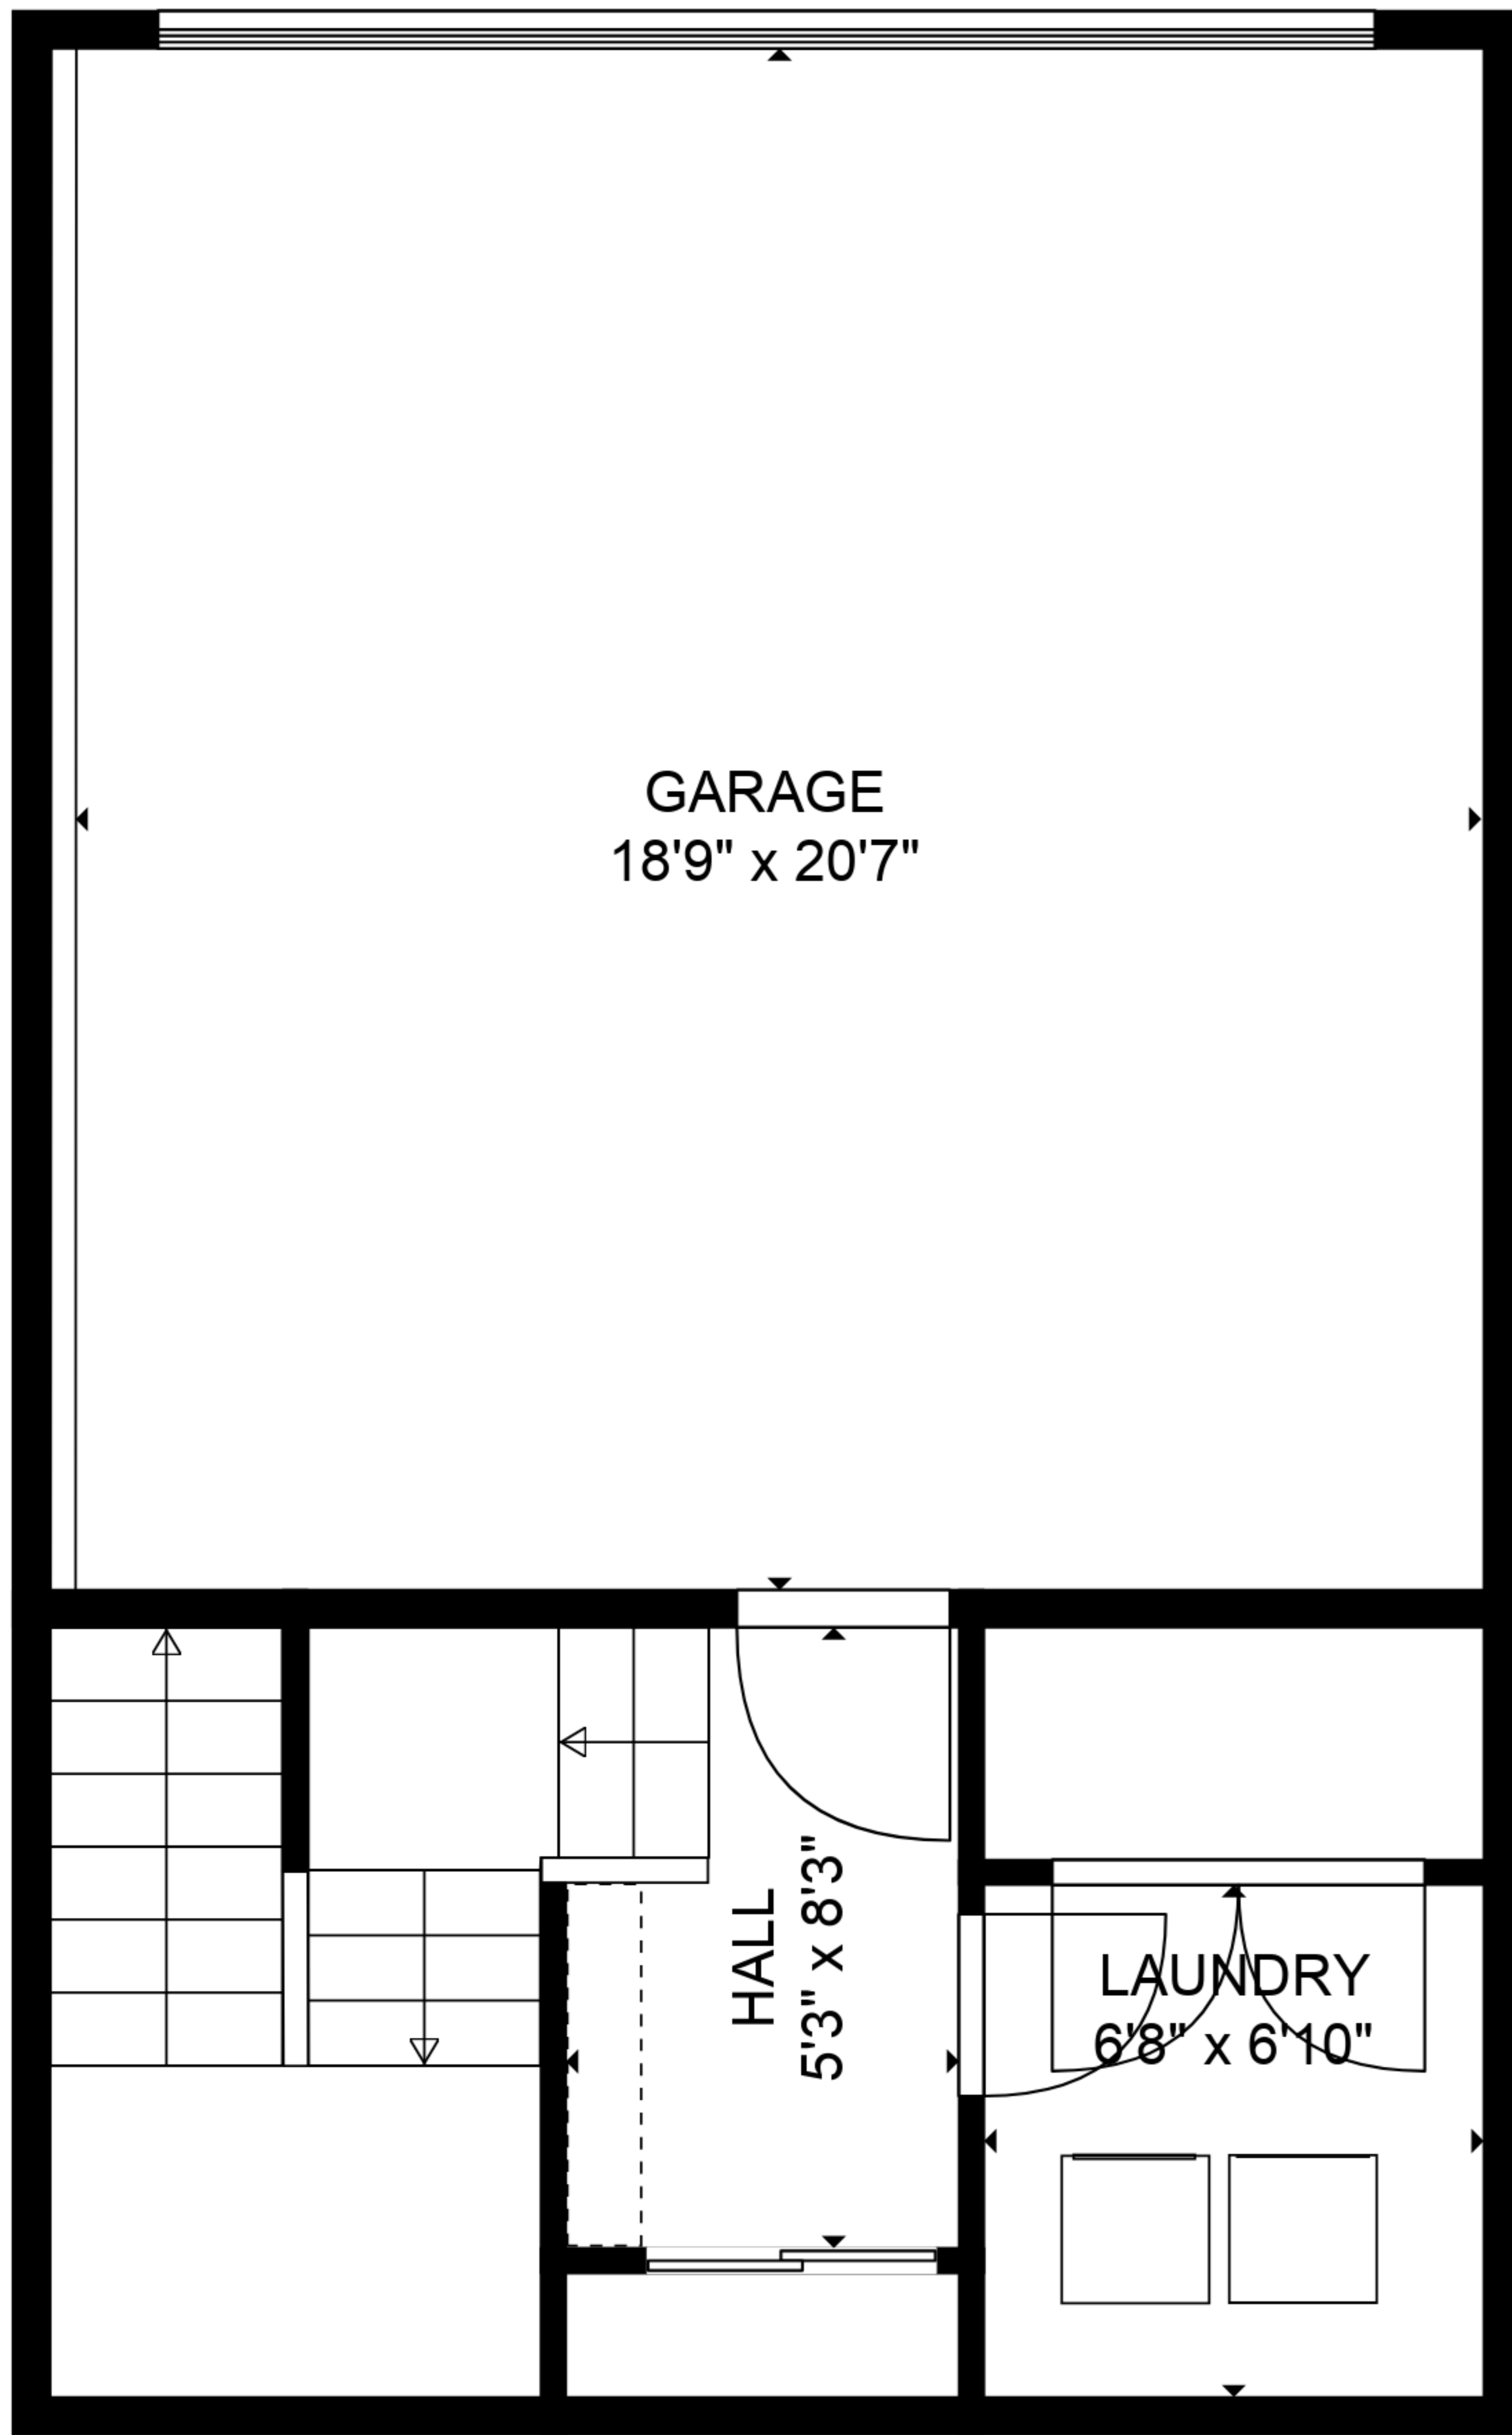

TOTAL: 1437 sq. ft

BELOW GROUND: 197 sq. ft, FLOOR 2: 600 sq. ft, FLOOR 3: 640 sq. ft

EXCLUDED AREAS: GARAGE: 394 sq. ft

TOTAL: 1437 sq. ft

BELOW GROUND: 197 sq. ft, FLOOR 2: 600 sq. ft, FLOOR 3: 640 sq. ft
EXCLUDED AREAS: GARAGE: 394 sq. ft

TOTAL: 1437 sq. ft

BELOW GROUND: 197 sq. ft, FLOOR 2: 600 sq. ft, FLOOR 3: 640 sq. ft

EXCLUDED AREAS: GARAGE: 394 sq. ft

FLOOR 1

FLOOR 2

FLOOR 3

TOTAL: 1437 sq. ft
 BELOW GROUND: 197 sq. ft, FLOOR 2: 600 sq. ft, FLOOR 3: 640 sq. ft
 EXCLUDED AREAS: GARAGE: 394 sq. ft