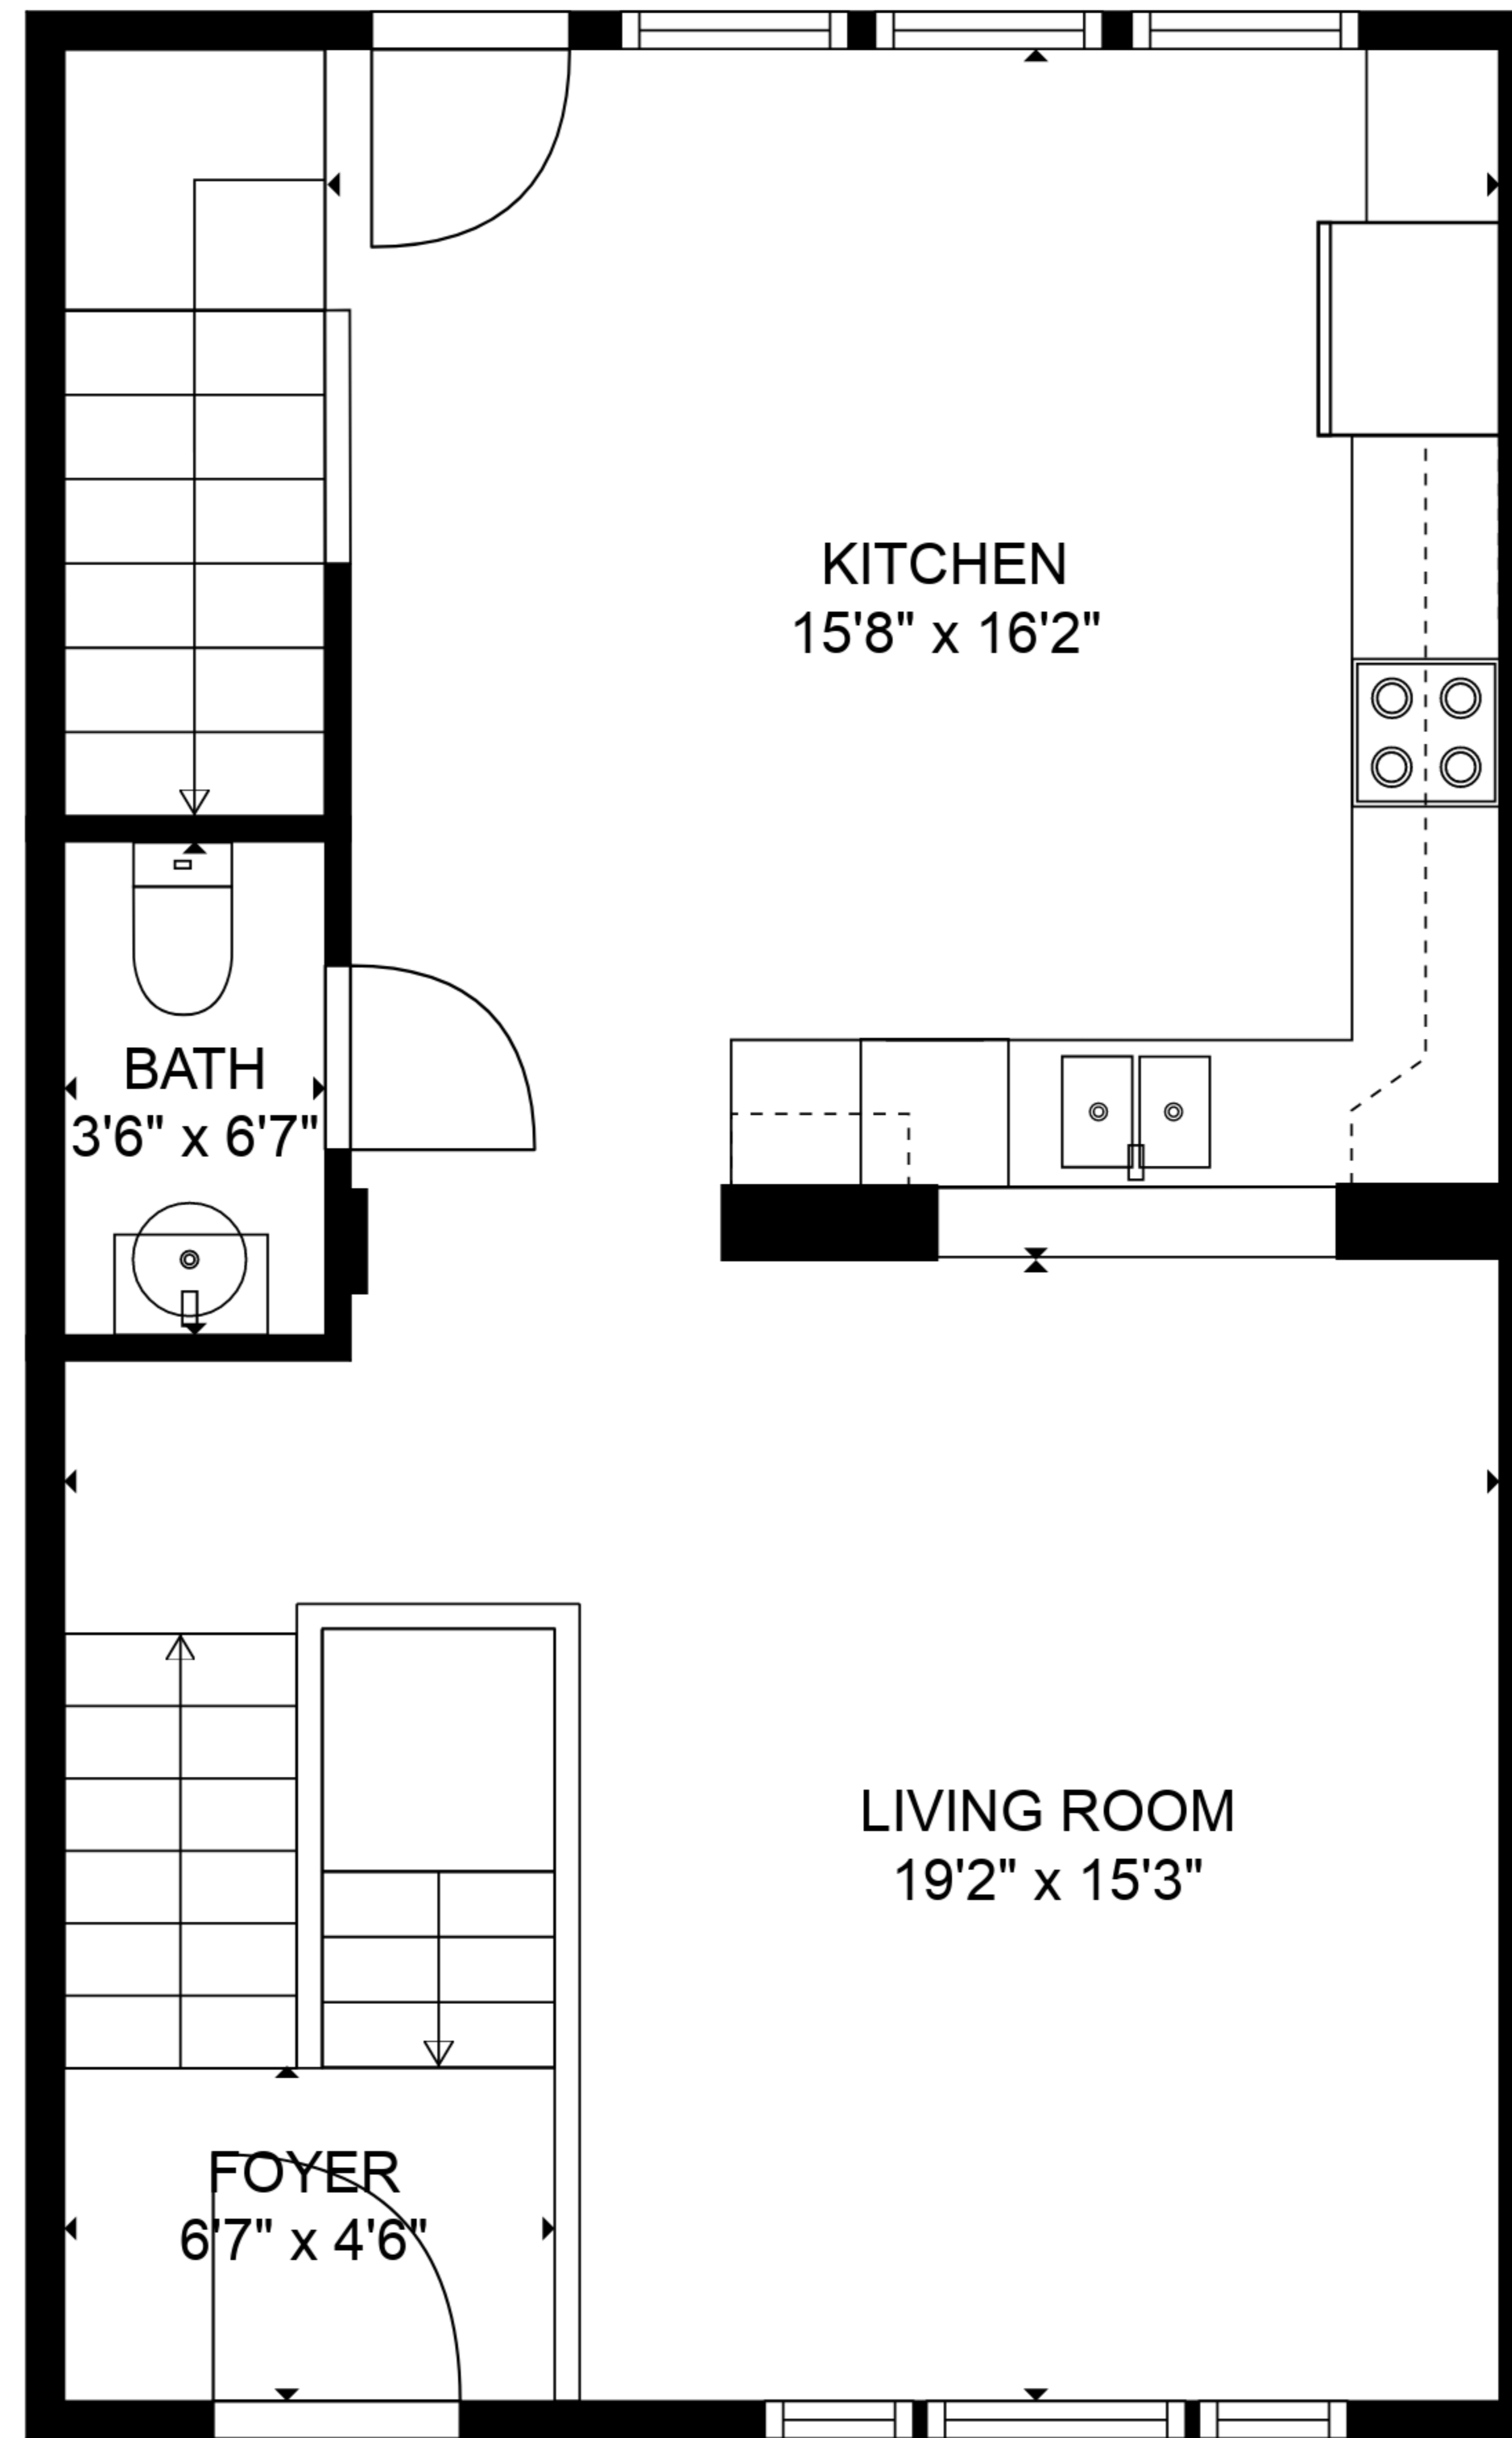

TOTAL: 1437 sq. ft

BELOW GROUND: 197 sq. ft, FLOOR 2: 600 sq. ft, FLOOR 3: 640 sq. ft

EXCLUDED AREAS: GARAGE: 394 sq. ft

TOTAL: 1437 sq. ft

BELOW GROUND: 197 sq. ft, FLOOR 2: 600 sq. ft, FLOOR 3: 640 sq. ft
EXCLUDED AREAS: GARAGE: 394 sq. ft

TOTAL: 1437 sq. ft

BELOW GROUND: 197 sq. ft, FLOOR 2: 600 sq. ft, FLOOR 3: 640 sq. ft

EXCLUDED AREAS: GARAGE: 394 sq. ft

FLOOR 1

FLOOR 2

FLOOR 3

TOTAL: 1437 sq. ft
 BELOW GROUND: 197 sq. ft, FLOOR 2: 600 sq. ft, FLOOR 3: 640 sq. ft
 EXCLUDED AREAS: GARAGE: 394 sq. ft