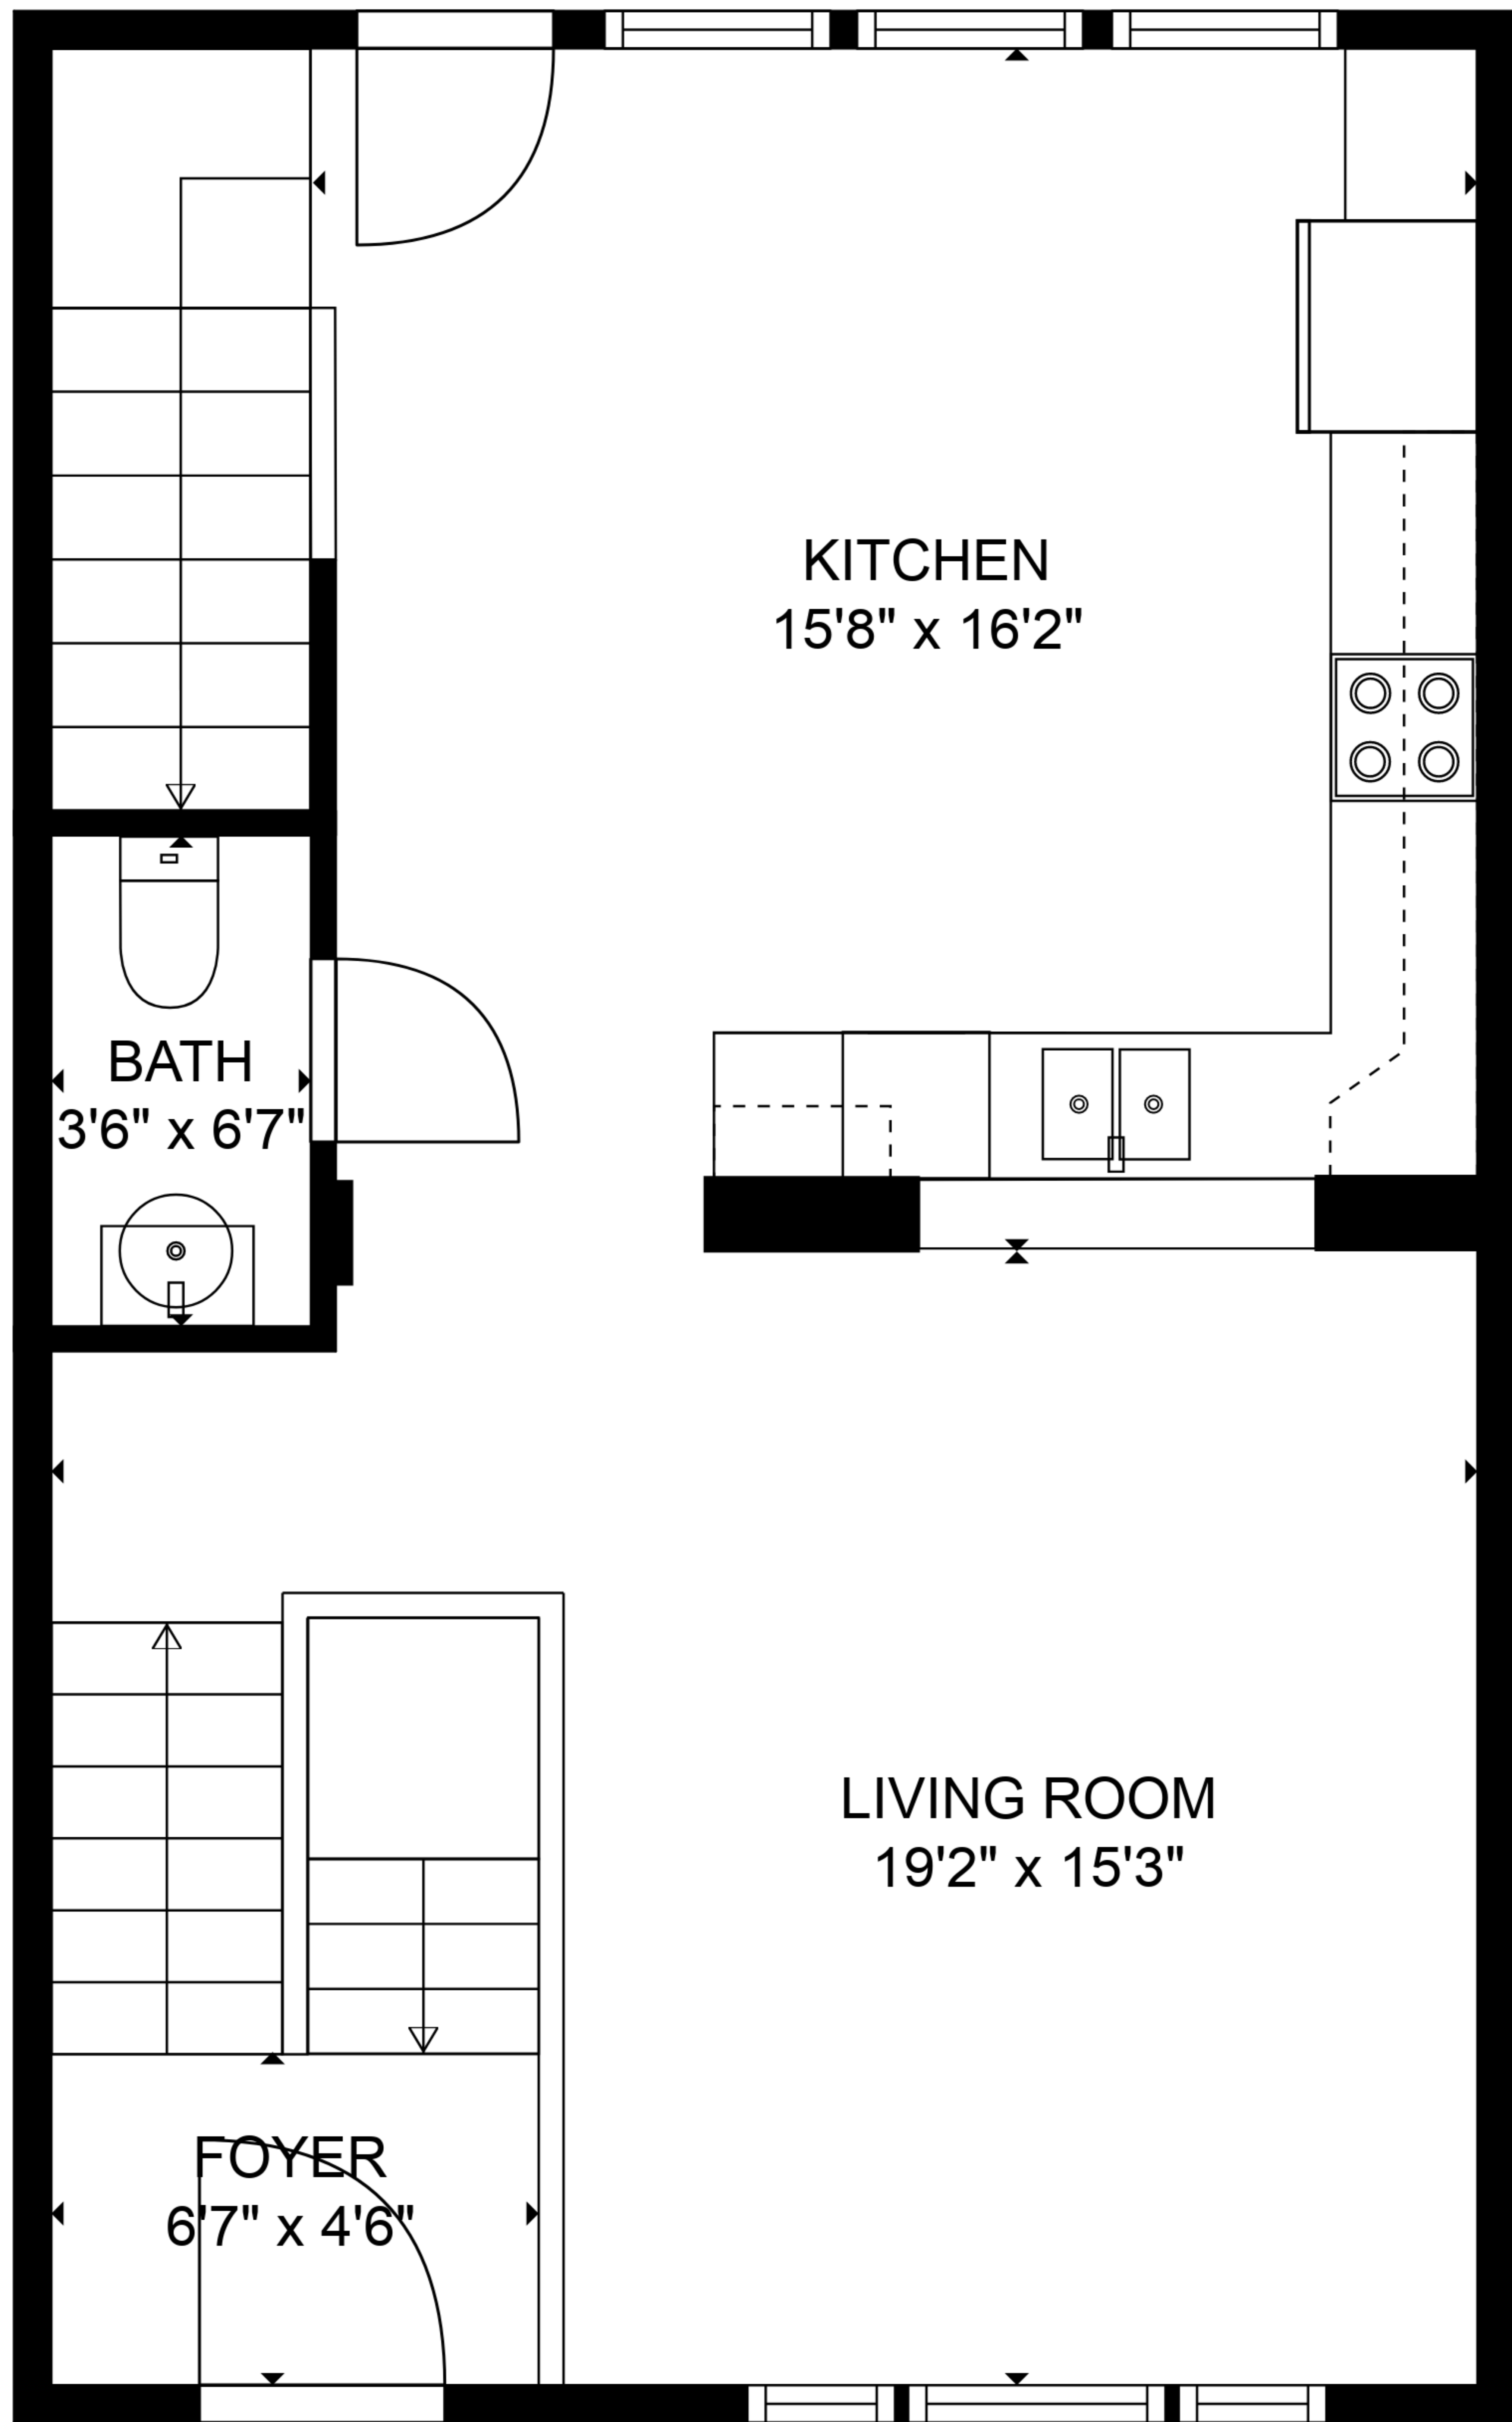

TOTAL: 1437 sq. ft

BELOW GROUND: 197 sq. ft, FLOOR 2: 600 sq. ft, FLOOR 3: 640 sq. ft

EXCLUDED AREAS: GARAGE: 394 sq. ft

TOTAL: 1437 sq. ft

BELOW GROUND: 197 sq. ft, FLOOR 2: 600 sq. ft, FLOOR 3: 640 sq. ft
EXCLUDED AREAS: GARAGE: 394 sq. ft

TOTAL: 1437 sq. ft

BELOW GROUND: 197 sq. ft, FLOOR 2: 600 sq. ft, FLOOR 3: 640 sq. ft

EXCLUDED AREAS: GARAGE: 394 sq. ft

FLOOR 1

FLOOR 2

FLOOR 3

TOTAL: 1437 sq. ft
 BELOW GROUND: 197 sq. ft, FLOOR 2: 600 sq. ft, FLOOR 3: 640 sq. ft
 EXCLUDED AREAS: GARAGE: 394 sq. ft