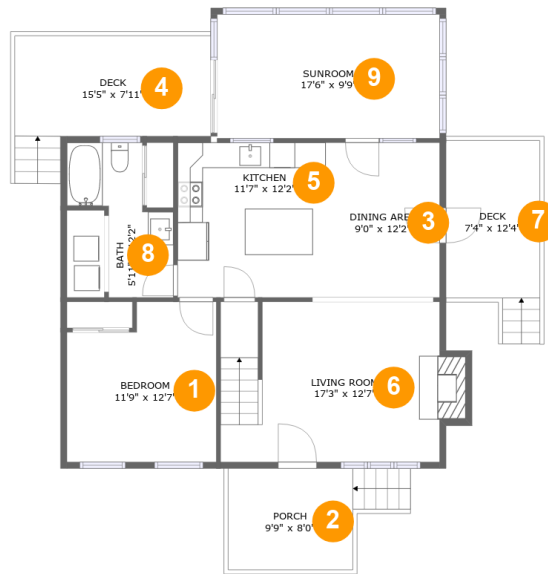

## Property summary

 **0** Garages

 **3** Bedrooms

 **2** Bathrooms

 **0** Half baths

 **2** Floors

 **1,567** Gross living area sqft

 **2,140** Total sqft

**57 Frost Ln, Albrightsville, PA, US****Room dimensions****Floor 1****Total sqft: 1280****Living area: 977**

#		Dimensions	sqft	Counted as living area
1	Bedroom	11'9" x 12'7"	135 sq. ft	Yes
2	Outdoor	9'9" x 8'0"	79 sq. ft	No
3	Dining Room	9'0" x 12'2"	109 sq. ft	Yes
4	Outdoor	15'5" x 7'11"	122 sq. ft	No
5	Kitchen	11'7" x 12'2"	141 sq. ft	Yes
6	Living Room	17'3" x 12'7"	225 sq. ft	Yes
7	Outdoor	7'4" x 12'4"	91 sq. ft	No
8	Bath	5'11" x 12'2"	65 sq. ft	Yes
9	Room	17'6" x 9'9"	170 sq. ft	Yes

## 1 Floor 1 - Bedroom

Dimensions: 11'9" x 12'7"  
Area: 135 sq. ft  
Counted as living area: Yes

Heated: Yes  
Finished: Yes  
Enclosed: Yes  
Contiguous: Yes  
Permitted: Yes  
Wet space: No  
Addition: No  
Conversion: No

## 3 Floor 1 - Dining Room

Dimensions: 9'0" x 12'2"  
Area: 109 sq. ft  
Counted as living area: Yes

Heated: Yes  
Finished: Yes  
Enclosed: Yes  
Contiguous: Yes  
Permitted: Yes  
Wet space: No  
Addition: No  
Conversion: No