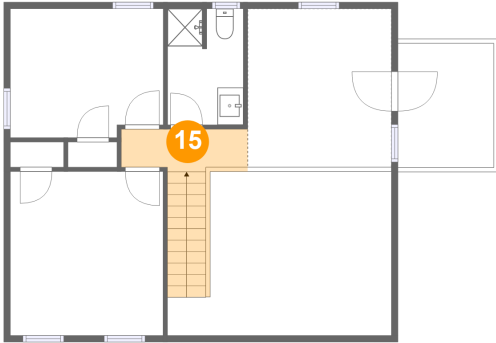

57 Frost Ln, Albrightsville, PA, US

15 Floor 2 - Hall

Dimensions: 9'9" x 3'3"
Area: 62 sq. ft
Counted as living area: Yes

Heated: Yes
Finished: Yes
Enclosed: Yes
Contiguous: Yes
Permitted: Yes
Wet space: No
Addition: No
Conversion: No