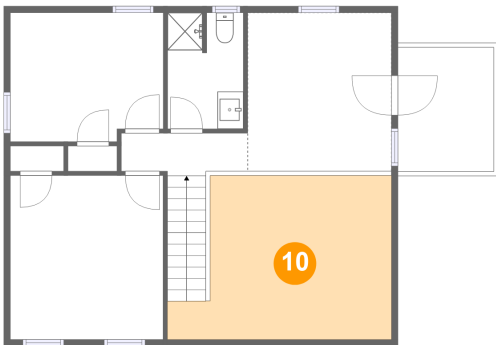

10 Floor 2 - Open To Below

Dimensions: 17'3" x 12'7"
Area: 185 sq. ft
Counted as living area: No

Heated: No
Finished: No
Enclosed: No
Contiguous: Yes
Permitted: No
Wet space: No
Addition: No
Conversion: No