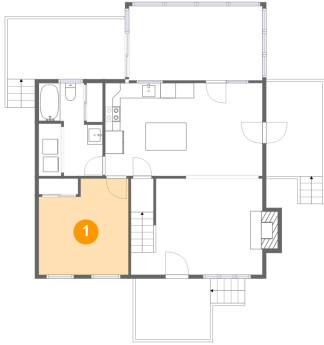

## Room dimensions

Floor 2

Total sqft: 860 Living area: 590

#		Dimensions	sqft	Counted as living area
10	Open To Below	17'3" x 12'7"	185 sq. ft	No
11	Outdoor	7'4" x 9'7"	70 sq. ft	No
12	Bath	5'10" x 8'11"	51 sq. ft	Yes
13	Loft	11'1" x 12'2"	138 sq. ft	Yes
14	Bedroom	11'9" x 12'7"	148 sq. ft	Yes
15	Hall	9'9" x 3'3"	62 sq. ft	Yes
16	Bedroom	11'9" x 9'11"	113 sq. ft	Yes

## 1 Floor 1 - Bedroom

Dimensions: 11'9" x 12'7"  
Area: 135 sq. ft  
Counted as living area: Yes

Heated: Yes  
Finished: Yes  
Enclosed: Yes  
Contiguous: Yes  
Permitted: Yes  
Wet space: No  
Addition: No  
Conversion: No