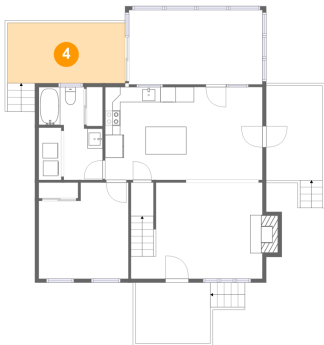

4 Floor 1 - Outdoor

Dimensions: 15'5" x 7'11"
Area: 122 sq. ft
Counted as living area: No

Heated: No
Finished: Yes
Enclosed: No
Contiguous: Yes
Permitted: Yes
Wet space: No
Addition: No
Conversion: No