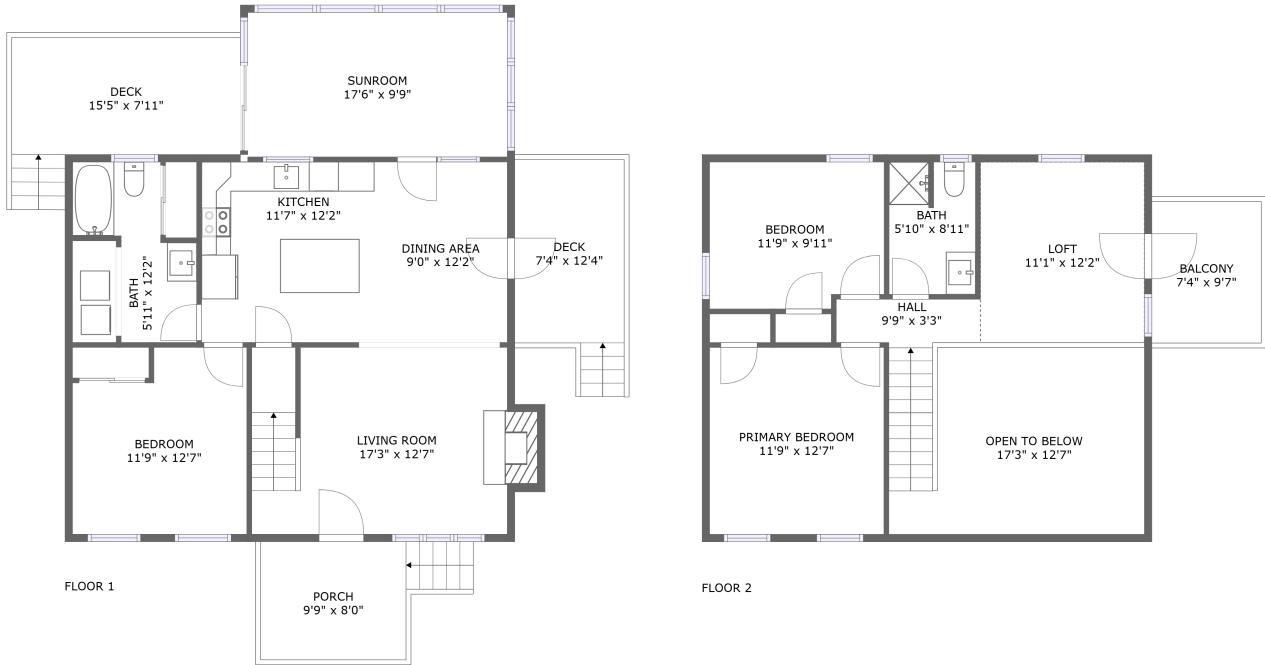

## Property summary

 **0** Garages

 **3** Bedrooms

 **2** Bathrooms

 **0** Half baths

 **2** Floors

 **1,567** Gross living area sqft

 **2,140** Total sqft

**57 Frost Ln, Albrightsville, PA, US****Room dimensions****Floor 1****Total sqft: 1280****Living area: 977**

#		Dimensions	sqft	Counted as living area
1	Bedroom	11'9" x 12'7"	135 sq. ft	Yes
2	Outdoor	9'9" x 8'0"	79 sq. ft	No
3	Dining Room	9'0" x 12'2"	109 sq. ft	Yes
4	Outdoor	15'5" x 7'11"	122 sq. ft	No
5	Kitchen	11'7" x 12'2"	141 sq. ft	Yes
6	Living Room	17'3" x 12'7"	225 sq. ft	Yes
7	Outdoor	7'4" x 12'4"	91 sq. ft	No
8	Bath	5'11" x 12'2"	65 sq. ft	Yes
9	Room	17'6" x 9'9"	170 sq. ft	Yes

## 1 Floor 1 - Bedroom

Dimensions: 11'9" x 12'7"  
Area: 135 sq. ft  
Counted as living area: Yes

Heated: Yes  
Finished: Yes  
Enclosed: Yes  
Contiguous: Yes  
Permitted: Yes  
Wet space: No  
Addition: No  
Conversion: No

## 3 Floor 1 - Dining Room

Dimensions: 9'0" x 12'2"  
Area: 109 sq. ft  
Counted as living area: Yes

Heated: Yes  
Finished: Yes  
Enclosed: Yes  
Contiguous: Yes  
Permitted: Yes  
Wet space: No  
Addition: No  
Conversion: No