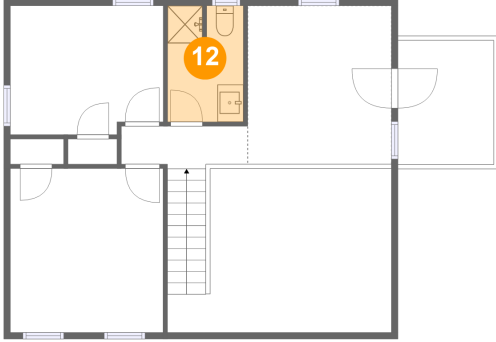

57 Frost Ln, Albrightsville, PA, US

12 Floor 2 - Bath

Dimensions: 5'10" x 8'11"
Area: 51 sq. ft
Counted as living area: Yes

Heated: Yes
Finished: Yes
Enclosed: Yes
Contiguous: Yes
Permitted: Yes
Wet space: Yes
Addition: No
Conversion: No