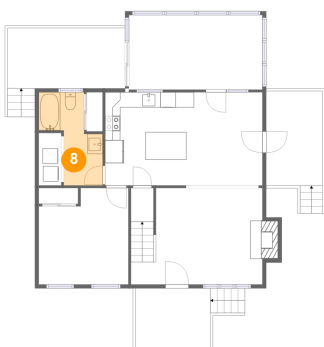

8 Floor 1 - Bath

Dimensions: 5'11" x 12'2"
Area: 65 sq. ft
Counted as living area: Yes

Heated: Yes
Finished: Yes
Enclosed: Yes
Contiguous: Yes
Permitted: Yes
Wet space: Yes
Addition: No
Conversion: No