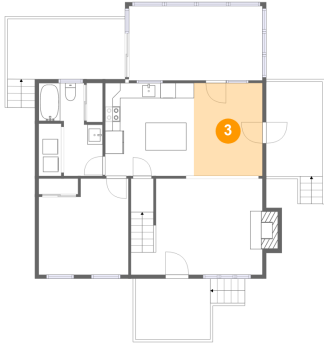

## 1 Floor 1 - Bedroom

Dimensions: 11'9" x 12'7"  
Area: 135 sq. ft  
Counted as living area: Yes

Heated: Yes  
Finished: Yes  
Enclosed: Yes  
Contiguous: Yes  
Permitted: Yes  
Wet space: No  
Addition: No  
Conversion: No

## 2 Floor 1 - Outdoor

Dimensions: 9'9" x 8'0"  
Area: 79 sq. ft  
Counted as living area: No

Heated: No  
Finished: Yes  
Enclosed: No  
Contiguous: Yes  
Permitted: Yes  
Wet space: No  
Addition: No  
Conversion: No

## 3 Floor 1 - Dining Room

Dimensions: 9'0" x 12'2"  
Area: 109 sq. ft  
Counted as living area: Yes

Heated: Yes  
Finished: Yes  
Enclosed: Yes  
Contiguous: Yes  
Permitted: Yes  
Wet space: No  
Addition: No  
Conversion: No