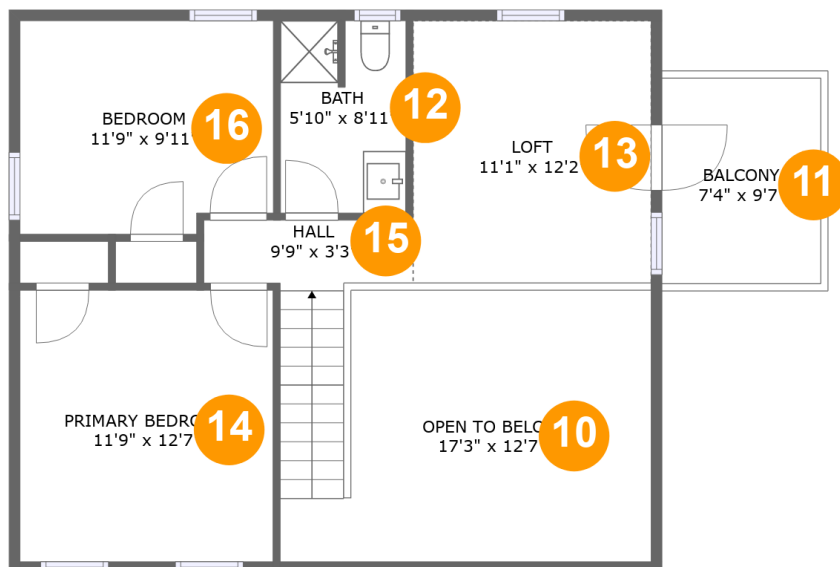

57 Frost Ln, Albrightsville, PA, US

Room dimensions

Floor 2

Total sqft: 860 Living area: 590

#		Dimensions	sqft	Counted as living area
10	Open To Below	17'3" x 12'7"	185 sq. ft	No
11	Outdoor	7'4" x 9'7"	70 sq. ft	No
12	Bath	5'10" x 8'11"	51 sq. ft	Yes
13	Loft	11'1" x 12'2"	138 sq. ft	Yes
14	Bedroom	11'9" x 12'7"	148 sq. ft	Yes
15	Hall	9'9" x 3'3"	62 sq. ft	Yes
16	Bedroom	11'9" x 9'11"	113 sq. ft	Yes