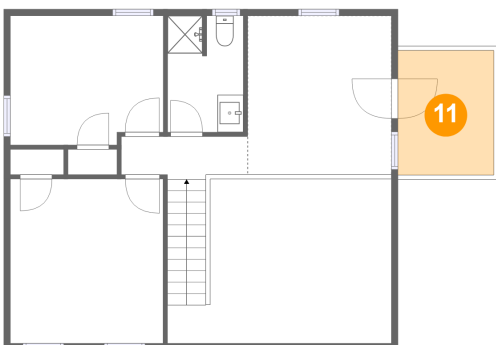

11 Floor 2 - Outdoor

Dimensions: 7'4" x 9'7"
Area: 70 sq. ft
Counted as living area: No

Heated: No
Finished: Yes
Enclosed: No
Contiguous: Yes
Permitted: Yes
Wet space: No
Addition: No
Conversion: No