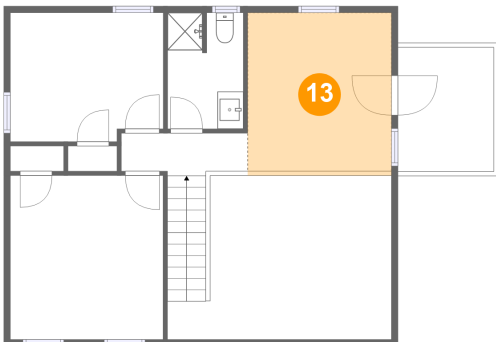

13 Floor 2 - Loft

Dimensions: 11'1" x 12'2"
Area: 138 sq. ft
Counted as living area: Yes

Heated: Yes
Finished: Yes
Enclosed: Yes
Contiguous: Yes
Permitted: Yes
Wet space: No
Addition: No
Conversion: No