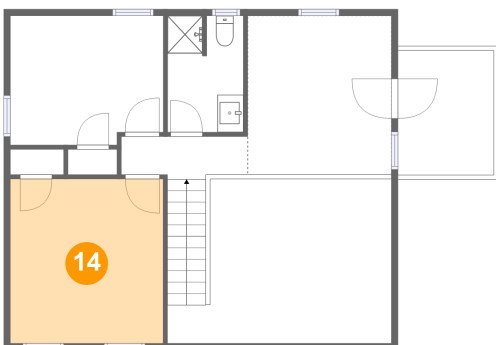

14 Floor 2 - Bedroom

Dimensions: 11'9" x 12'7"
Area: 148 sq. ft
Counted as living area: Yes

Heated: Yes
Finished: Yes
Enclosed: Yes
Contiguous: Yes
Permitted: Yes
Wet space: No
Addition: No
Conversion: No