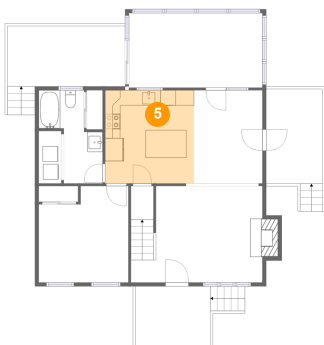

5 Floor 1 - Kitchen

Dimensions: 11'7" x 12'2"
Area: 141 sq. ft
Counted as living area: Yes

Heated: Yes
Finished: Yes
Enclosed: Yes
Contiguous: Yes
Permitted: Yes
Wet space: No
Addition: No
Conversion: No