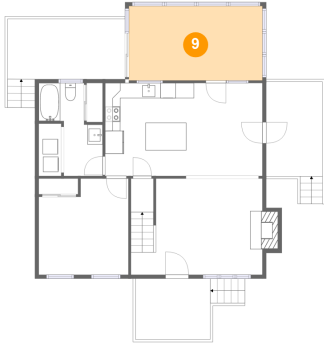

57 Frost Ln, Albrightsville, PA, US

9 Floor 1 - Room

Dimensions: 17'6" x 9'9"
Area: 170 sq. ft
Counted as living area: Yes

Heated: Yes
Finished: Yes
Enclosed: Yes
Contiguous: Yes
Permitted: Yes
Wet space: No
Addition: No
Conversion: No