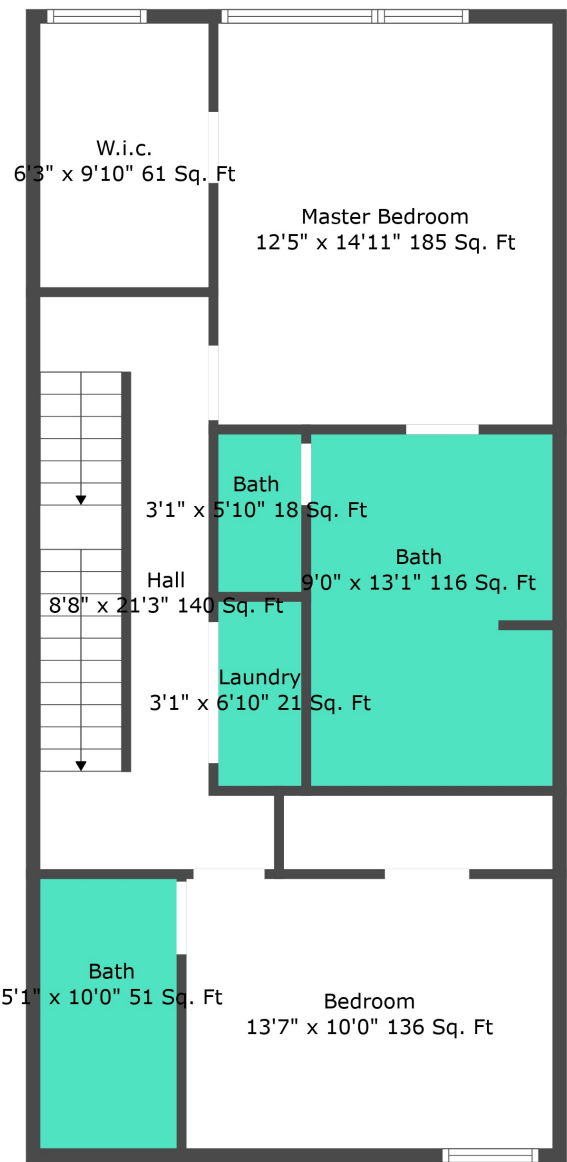

Floor 1

Floor 2

Floor 3

Total scanned area: 3041 sq. ft

Measurements Are Calculated By Cubicasa Technology. Deemed Highly Reliable But Not Guaranteed.

Total scanned area: 3041 sq. ft

Measurements Are Calculated By Cubicasa Technology. Deemed Highly Reliable But Not Guaranteed.

Total scanned area: 3041 sq. ft

Measurements Are Calculated By Cubicasa Technology. Deemed Highly Reliable But Not Guaranteed.

Total scanned area: 3041 sq. ft

Measurements Are Calculated By Cubicasa Technology. Deemed Highly Reliable But Not Guaranteed.