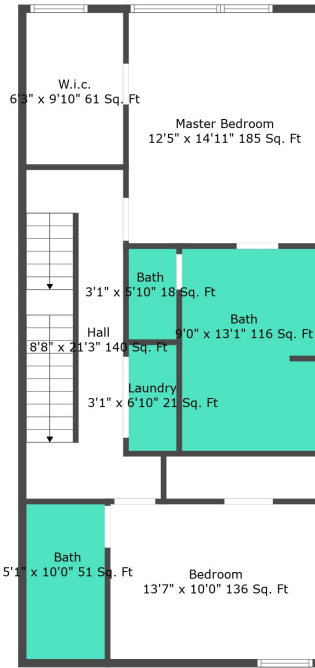

Floor 1

Floor 2

Floor 3

Total scanned area: 3041 sq. ft

Measurements Are Calculated By Cubicasa Technology. Deemed Highly Reliable But Not Guaranteed.

Total scanned area: 3041 sq. ft

Measurements Are Calculated By Cubicasa Technology. Deemed Highly Reliable But Not Guaranteed.

Total scanned area: 3041 sq. ft

Measurements Are Calculated By Cubicasa Technology. Deemed Highly Reliable But Not Guaranteed.

Total scanned area: 3041 sq. ft

Measurements Are Calculated By Cubicasa Technology. Deemed Highly Reliable But Not Guaranteed.