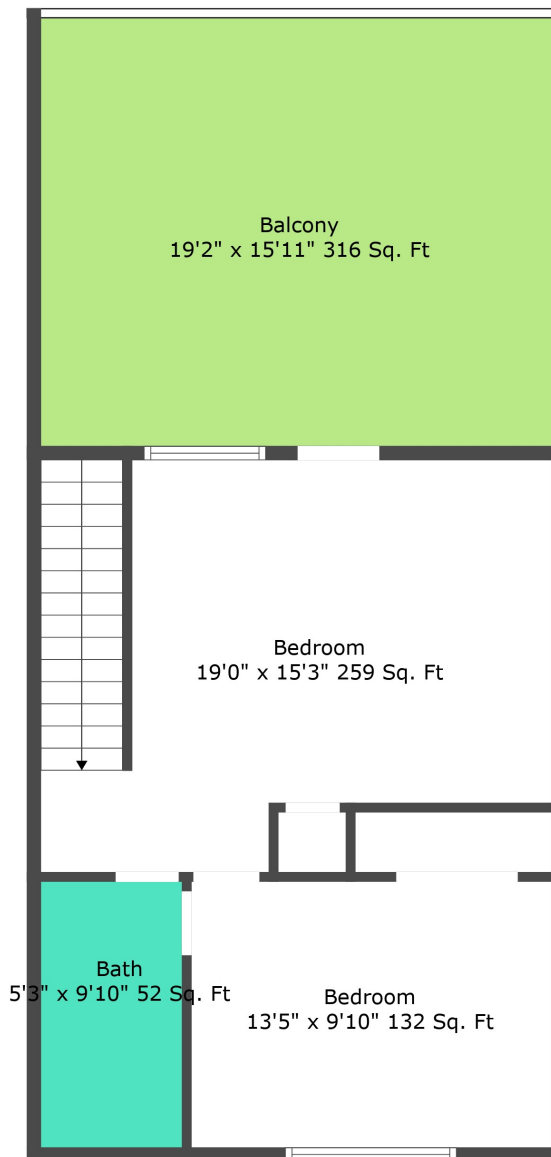

Floor 1

Floor 2

Floor 3

Total scanned area: 3041 sq. ft

Measurements Are Calculated By Cubicasa Technology. Deemed Highly Reliable But Not Guaranteed.

Total scanned area: 3041 sq. ft

Measurements Are Calculated By Cubicasa Technology. Deemed Highly Reliable But Not Guaranteed.

Total scanned area: 3041 sq. ft

Measurements Are Calculated By Cubicasa Technology. Deemed Highly Reliable But Not Guaranteed.

Total scanned area: 3041 sq. ft

Measurements Are Calculated By Cubicasa Technology. Deemed Highly Reliable But Not Guaranteed.