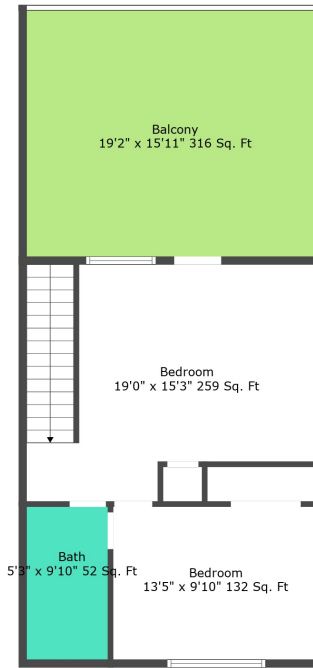

Floor 1

Floor 2

Floor 3

Total scanned area: 3041 sq. ft

Measurements Are Calculated By Cubicasa Technology. Deemed Highly Reliable But Not Guaranteed.

Total scanned area: 3041 sq. ft

Measurements Are Calculated By Cubicasa Technology. Deemed Highly Reliable But Not Guaranteed.

Total scanned area: 3041 sq. ft

Measurements Are Calculated By Cubicasa Technology. Deemed Highly Reliable But Not Guaranteed.

Total scanned area: 3041 sq. ft

Measurements Are Calculated By Cubicasa Technology. Deemed Highly Reliable But Not Guaranteed.