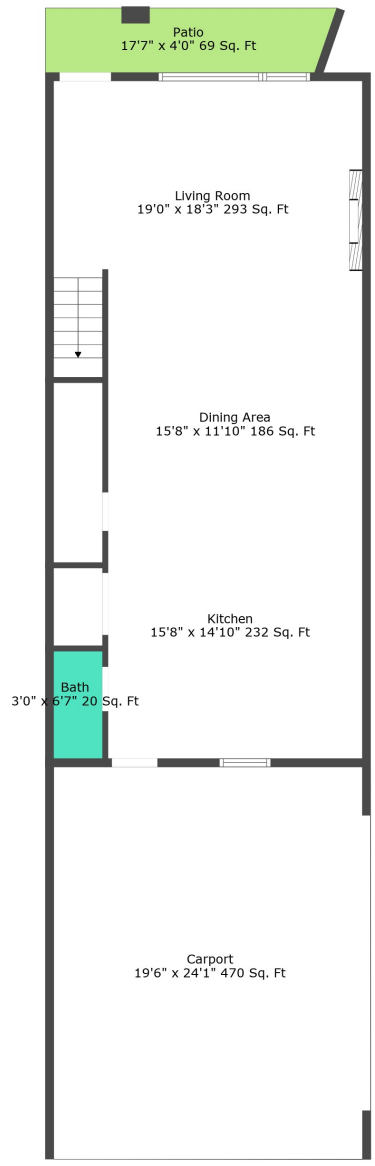

Floor 1

Floor 2

Floor 3

Total scanned area: 3041 sq. ft

Measurements Are Calculated By Cubicasa Technology. Deemed Highly Reliable But Not Guaranteed.

Total scanned area: 3041 sq. ft

Measurements Are Calculated By Cubicasa Technology. Deemed Highly Reliable But Not Guaranteed.

Total scanned area: 3041 sq. ft

Measurements Are Calculated By Cubicasa Technology. Deemed Highly Reliable But Not Guaranteed.

Total scanned area: 3041 sq. ft

Measurements Are Calculated By Cubicasa Technology. Deemed Highly Reliable But Not Guaranteed.