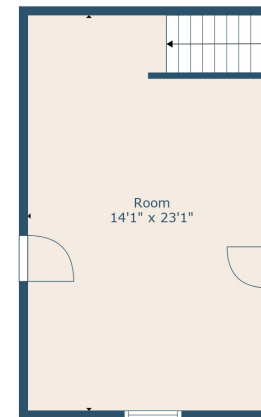

Floor 1

Floor 2

**TOTAL: 2493 sq. ft**  
 FLOOR 1: 2168 sq. ft, FLOOR 2: 325 sq. ft  
 EXCLUDED AREAS: GARAGE: 451 sq. ft

Measurements Are Calculated By Cubicasa Technology. Deemed Highly Reliable But Not Guaranteed.

Room  
14'1" x 23'1"

**TOTAL: 2493 sq. ft**  
FLOOR 1: 2168 sq. ft, FLOOR 2: 325 sq. ft  
EXCLUDED AREAS: GARAGE: 451 sq. ft

Measurements Are Calculated By Cubicasa Technology. Deemed Highly Reliable But Not Guaranteed.

**TOTAL: 2493 sq. ft**  
 FLOOR 1: 2168 sq. ft, FLOOR 2: 325 sq. ft  
 EXCLUDED AREAS: GARAGE: 451 sq. ft

Measurements Are Calculated By Cubicasa Technology. Deemed Highly Reliable But Not Guaranteed.