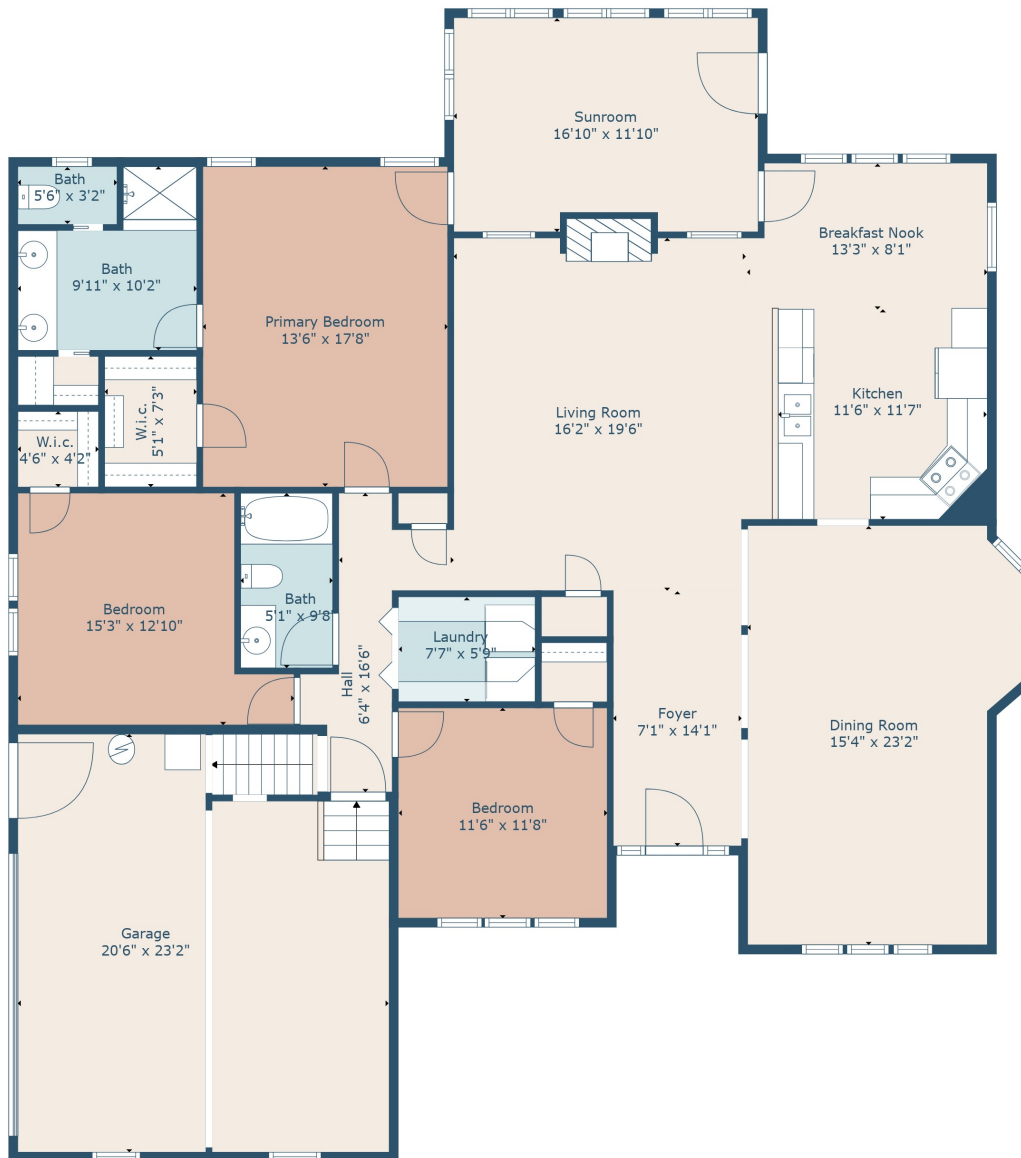

Floor 1

Floor 2

**TOTAL: 2493 sq. ft**  
 FLOOR 1: 2168 sq. ft, FLOOR 2: 325 sq. ft  
 EXCLUDED AREAS: GARAGE: 451 sq. ft

Measurements Are Calculated By Cubicasa Technology. Deemed Highly Reliable But Not Guaranteed.

Room  
14'1" x 23'1"

**TOTAL: 2493 sq. ft**  
FLOOR 1: 2168 sq. ft, FLOOR 2: 325 sq. ft  
EXCLUDED AREAS: GARAGE: 451 sq. ft

Measurements Are Calculated By Cubicasa Technology. Deemed Highly Reliable But Not Guaranteed.

**TOTAL: 2493 sq. ft**  
 FLOOR 1: 2168 sq. ft, FLOOR 2: 325 sq. ft  
 EXCLUDED AREAS: GARAGE: 451 sq. ft

Measurements Are Calculated By Cubicasa Technology. Deemed Highly Reliable But Not Guaranteed.