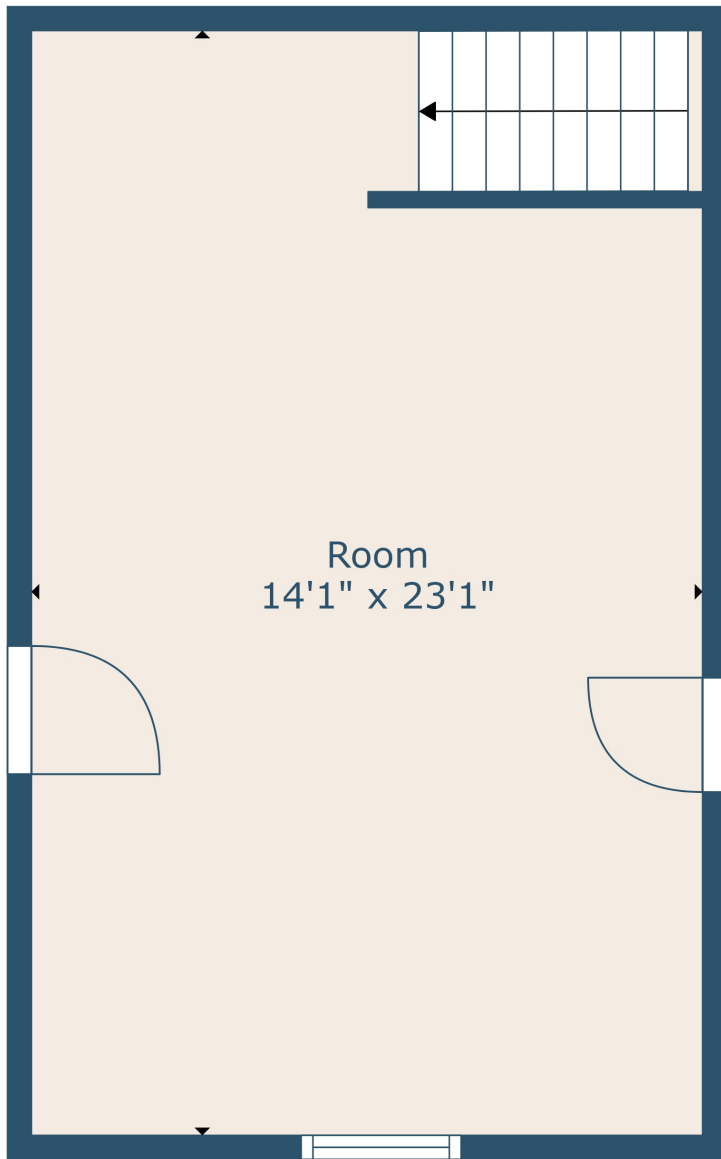

Floor 1

Floor 2

**TOTAL: 2493 sq. ft**  
 FLOOR 1: 2168 sq. ft, FLOOR 2: 325 sq. ft  
 EXCLUDED AREAS: GARAGE: 451 sq. ft

Measurements Are Calculated By Cubicasa Technology. Deemed Highly Reliable But Not Guaranteed.

Room  
14'1" x 23'1"

**TOTAL: 2493 sq. ft**  
FLOOR 1: 2168 sq. ft, FLOOR 2: 325 sq. ft  
EXCLUDED AREAS: GARAGE: 451 sq. ft

Measurements Are Calculated By Cubicasa Technology. Deemed Highly Reliable But Not Guaranteed.

**TOTAL: 2493 sq. ft**  
 FLOOR 1: 2168 sq. ft, FLOOR 2: 325 sq. ft  
 EXCLUDED AREAS: GARAGE: 451 sq. ft

Measurements Are Calculated By Cubicasa Technology. Deemed Highly Reliable But Not Guaranteed.