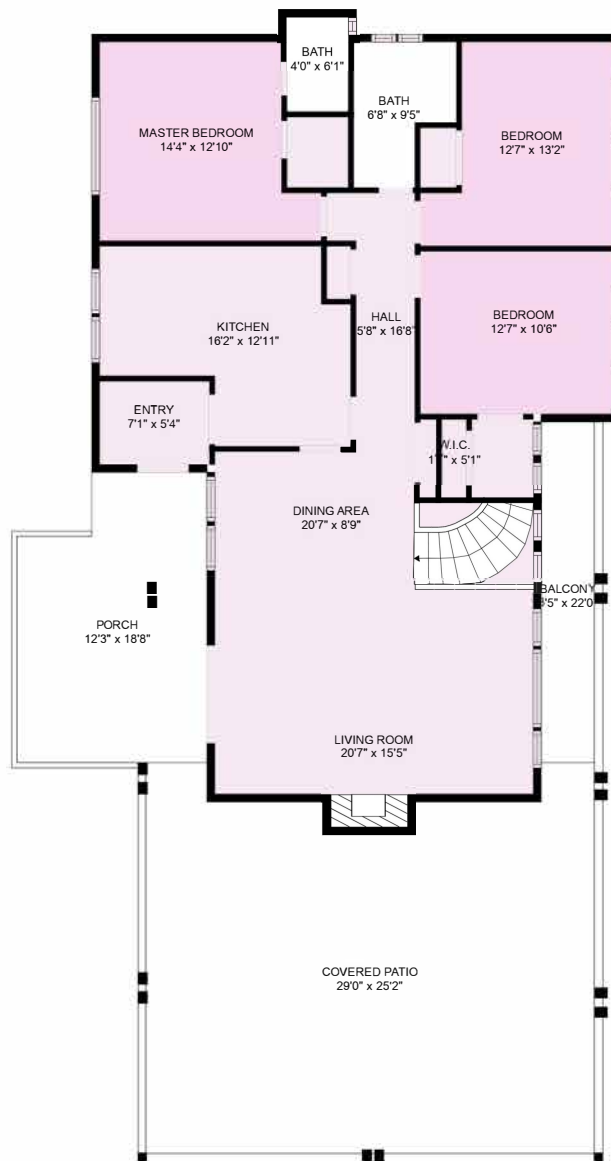

FLOOR 1

FLOOR 2

Estimated areas

FLOOR 1 : 1419 sq. ft

FLOOR 2: 1426 sq. ft

TOTAL : 1417 sq. ft

Sizes and dimensions are approximate. Actual may vary. E&O insured.

**Estimated areas**

FLOOR 1 : 1419 sq. ft

FLOOR 2: 1426 sq. ft

TOTAL : 1417 sq. ft

Sizes and dimensions are approximate. Actual may vary. E&O insured.

Estimated areas

FLOOR 1 : 1419 sq. ft

FLOOR 2: 1426 sq. ft

TOTAL : 1417 sq. ft

Sizes and dimensions are approximate. Actual may vary. E&O insured.

FLOOR 1

FLOOR 2

Estimated areas

FLOOR 1: 2046 sq. ft

FLOOR 2: 1497 sq. ft

TOTAL : 3543 sq. ft

Sizes and dimensions are approximate. Actual may vary. E&O insured.

Estimated areas

FLOOR 1: 2046 sq. ft

FLOOR 2: 1497 sq. ft

TOTAL : 3543 sq. ft

Estimated areas

FLOOR 1: 2046 sq. ft

FLOOR 2: 1497 sq. ft

TOTAL : 3543 sq. ft