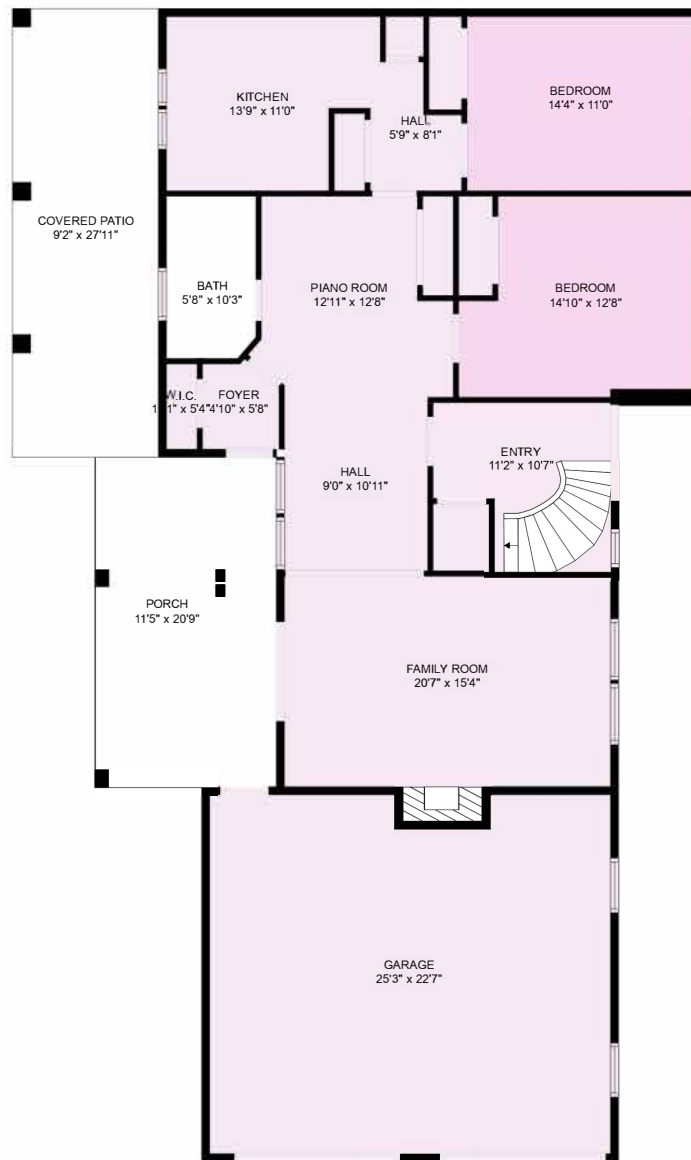

FLOOR 1

FLOOR 2

Estimated areas

FLOOR 1 : 1419 sq. ft

FLOOR 2: 1426 sq. ft

TOTAL : 1417 sq. ft

Sizes and dimensions are approximate. Actual may vary. E&O insured.

**Estimated areas**

FLOOR 1 : 1419 sq. ft

FLOOR 2: 1426 sq. ft

TOTAL : 1417 sq. ft

Sizes and dimensions are approximate. Actual may vary. E&O insured.

Estimated areas

FLOOR 1 : 1419 sq. ft

FLOOR 2: 1426 sq. ft

TOTAL : 1417 sq. ft

Sizes and dimensions are approximate. Actual may vary. E&O insured.

FLOOR 1

FLOOR 2

Estimated areas

FLOOR 1: 2046 sq. ft

FLOOR 2: 1497 sq. ft

TOTAL : 3543 sq. ft

Sizes and dimensions are approximate. Actual may vary. E&O insured.

Estimated areas

FLOOR 1: 2046 sq. ft

FLOOR 2: 1497 sq. ft

TOTAL : 3543 sq. ft

Estimated areas

FLOOR 1: 2046 sq. ft

FLOOR 2: 1497 sq. ft

TOTAL : 3543 sq. ft