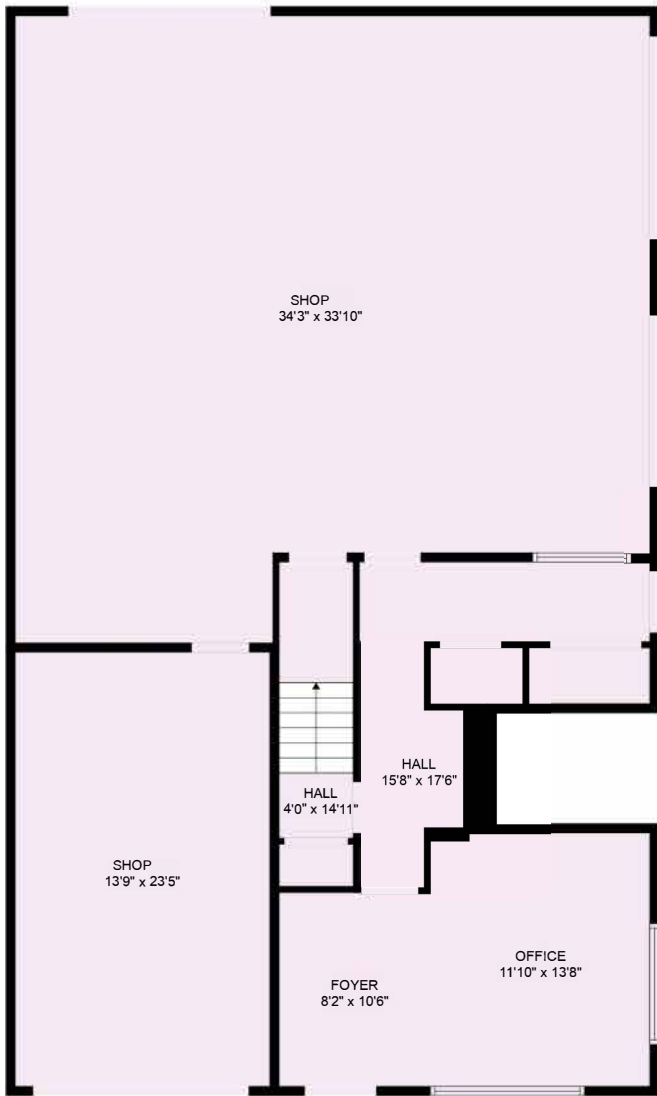

FLOOR 1

FLOOR 2

Estimated areas

FLOOR 1 : 1419 sq. ft

FLOOR 2: 1426 sq. ft

TOTAL : 1417 sq. ft

Sizes and dimensions are approximate. Actual may vary. E&O insured.

**Estimated areas**

FLOOR 1 : 1419 sq. ft

FLOOR 2: 1426 sq. ft

TOTAL : 1417 sq. ft

Sizes and dimensions are approximate. Actual may vary. E&O insured.

Estimated areas

FLOOR 1 : 1419 sq. ft

FLOOR 2: 1426 sq. ft

TOTAL : 1417 sq. ft

Sizes and dimensions are approximate. Actual may vary. E&O insured.

FLOOR 1

FLOOR 2

Estimated areas

FLOOR 1: 2046 sq. ft

FLOOR 2: 1497 sq. ft

TOTAL : 3543 sq. ft

Sizes and dimensions are approximate. Actual may vary. E&O insured.

Estimated areas

FLOOR 1: 2046 sq. ft

FLOOR 2: 1497 sq. ft

TOTAL : 3543 sq. ft

Estimated areas

FLOOR 1: 2046 sq. ft

FLOOR 2: 1497 sq. ft

TOTAL : 3543 sq. ft