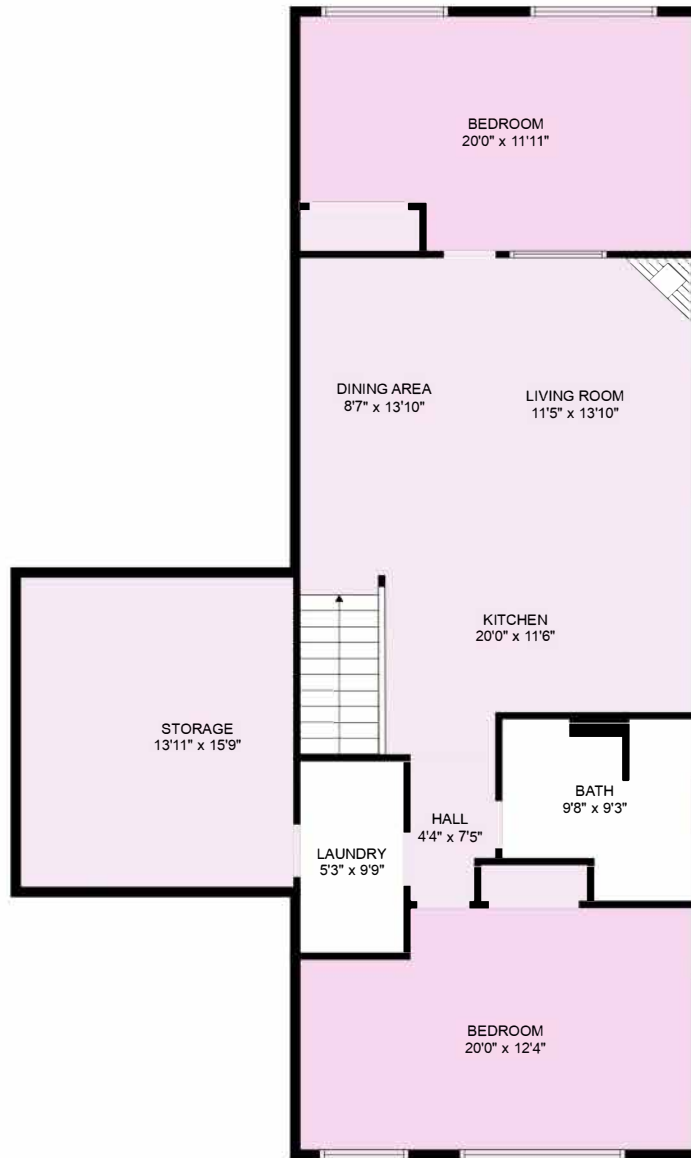

FLOOR 1

FLOOR 2

Estimated areas

FLOOR 1 : 1419 sq. ft

FLOOR 2: 1426 sq. ft

TOTAL : 1417 sq. ft

Sizes and dimensions are approximate. Actual may vary. E&O insured.

**Estimated areas**

FLOOR 1 : 1419 sq. ft

FLOOR 2: 1426 sq. ft

TOTAL : 1417 sq. ft

Sizes and dimensions are approximate. Actual may vary. E&O insured.

Estimated areas

FLOOR 1 : 1419 sq. ft

FLOOR 2: 1426 sq. ft

TOTAL : 1417 sq. ft

Sizes and dimensions are approximate. Actual may vary. E&O insured.

FLOOR 1

FLOOR 2

Estimated areas

FLOOR 1: 2046 sq. ft

FLOOR 2: 1497 sq. ft

TOTAL : 3543 sq. ft

Sizes and dimensions are approximate. Actual may vary. E&O insured.

Estimated areas

FLOOR 1: 2046 sq. ft

FLOOR 2: 1497 sq. ft

TOTAL : 3543 sq. ft

Estimated areas

FLOOR 1: 2046 sq. ft

FLOOR 2: 1497 sq. ft

TOTAL : 3543 sq. ft