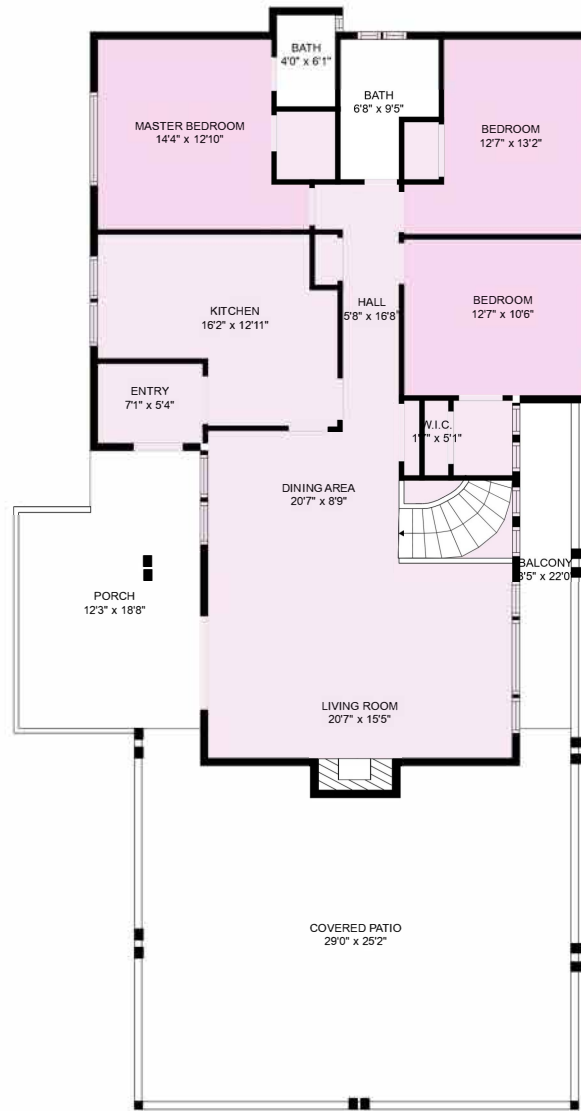

FLOOR 1

FLOOR 2

Estimated areas

FLOOR 1 : 1419 sq. ft

FLOOR 2: 1426 sq. ft

TOTAL : 1417 sq. ft

Sizes and dimensions are approximate. Actual may vary. E&O insured.

**Estimated areas**

FLOOR 1 : 1419 sq. ft

FLOOR 2: 1426 sq. ft

TOTAL : 1417 sq. ft

Sizes and dimensions are approximate. Actual may vary. E&O insured.

Estimated areas

FLOOR 1 : 1419 sq. ft

FLOOR 2: 1426 sq. ft

TOTAL : 1417 sq. ft

Sizes and dimensions are approximate. Actual may vary. E&O insured.

FLOOR 1

FLOOR 2

Estimated areas

FLOOR 1: 2046 sq. ft

FLOOR 2: 1497 sq. ft

TOTAL : 3543 sq. ft

Sizes and dimensions are approximate. Actual may vary. E&O insured.

Estimated areas

FLOOR 1: 2046 sq. ft

FLOOR 2: 1497 sq. ft

TOTAL : 3543 sq. ft

Estimated areas

FLOOR 1: 2046 sq. ft

FLOOR 2: 1497 sq. ft

TOTAL : 3543 sq. ft