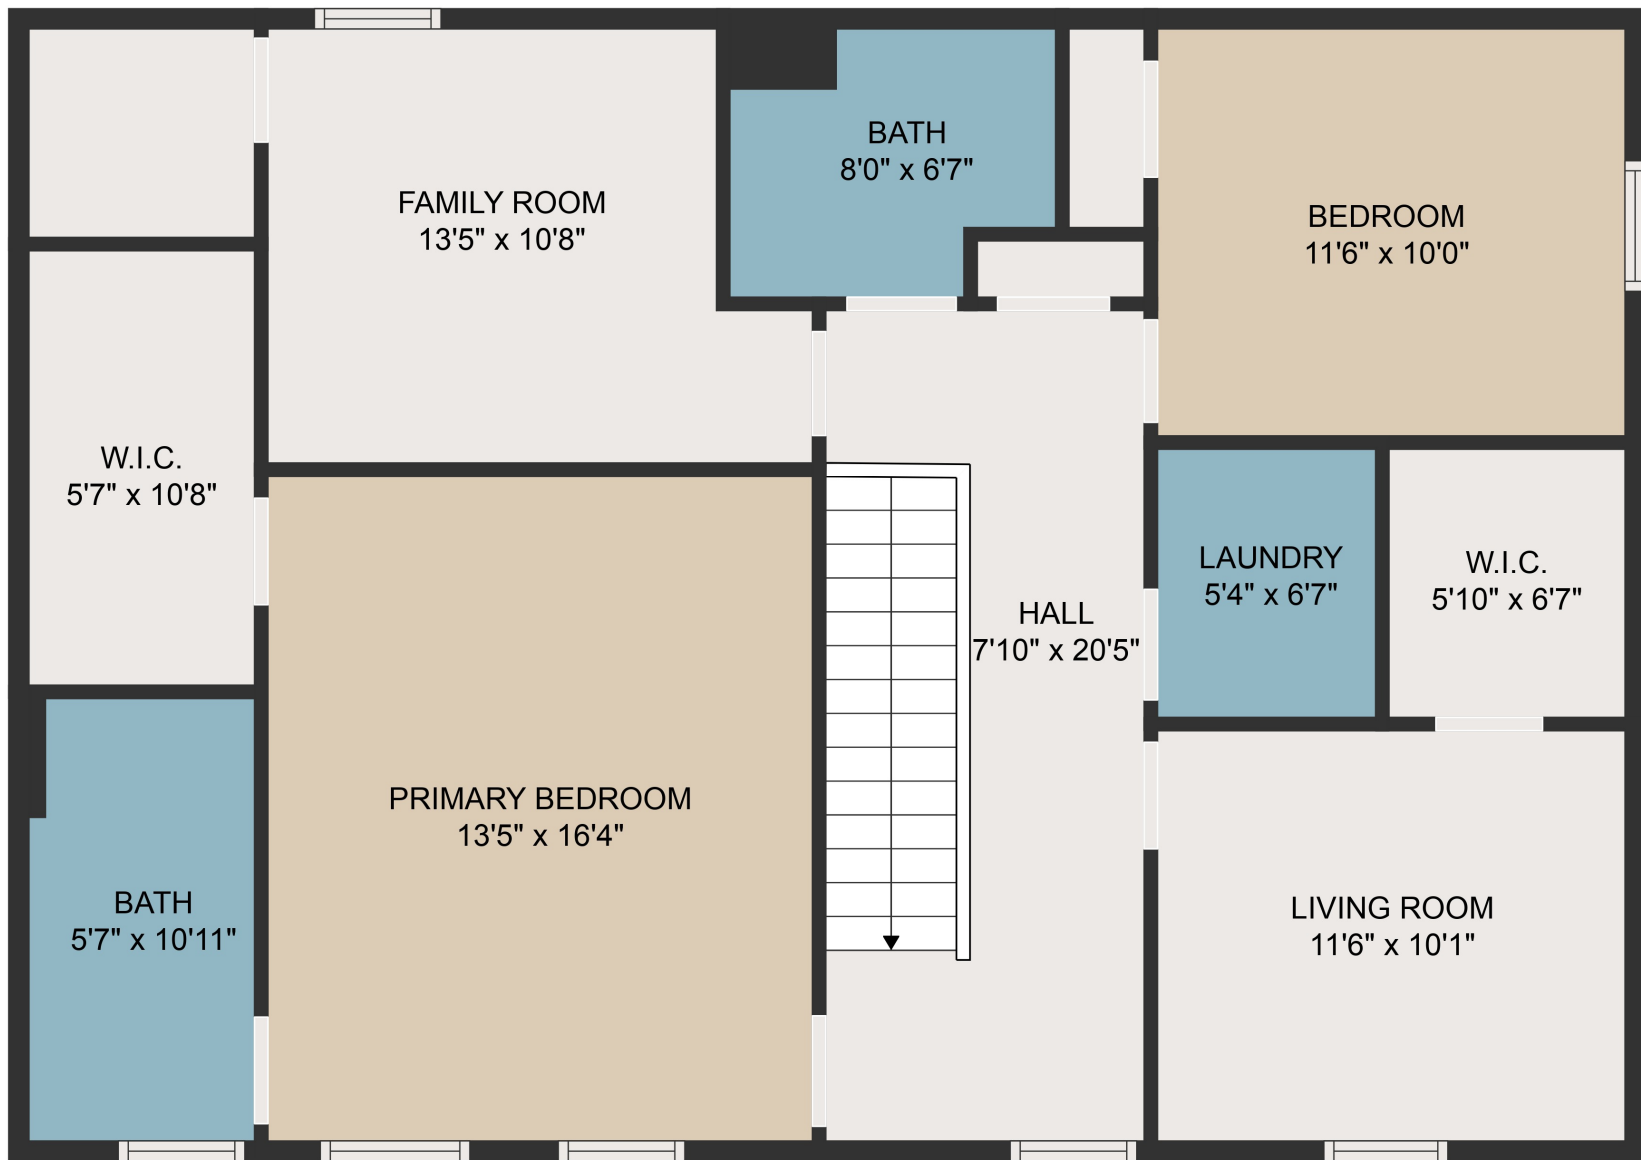

FLOOR 1

FLOOR 2

TOTAL: 1820 sq. ft
 Below Ground: 743 sq. ft, FLOOR 2: 1077 sq. ft
 EXCLUDED AREAS: EMBEDDED WINDOW: 9 sq. ft

MEASUREMENTS ARE DEEMED HIGHLY RELIABLE BUT NOT GUARANTEED.

TOTAL: 1820 sq. ft

Below Ground: 743 sq. ft, FLOOR 2: 1077 sq. ft

EXCLUDED AREAS: EMBEDDED WINDOW: 9 sq. ft

MEASUREMENTS ARE DEEMED HIGHLY RELIABLE BUT NOT GUARANTEED.

TOTAL: 1820 sq. ft

Below Ground: 743 sq. ft, FLOOR 2: 1077 sq. ft
EXCLUDED AREAS: EMBEDDED WINDOW: 9 sq. ft