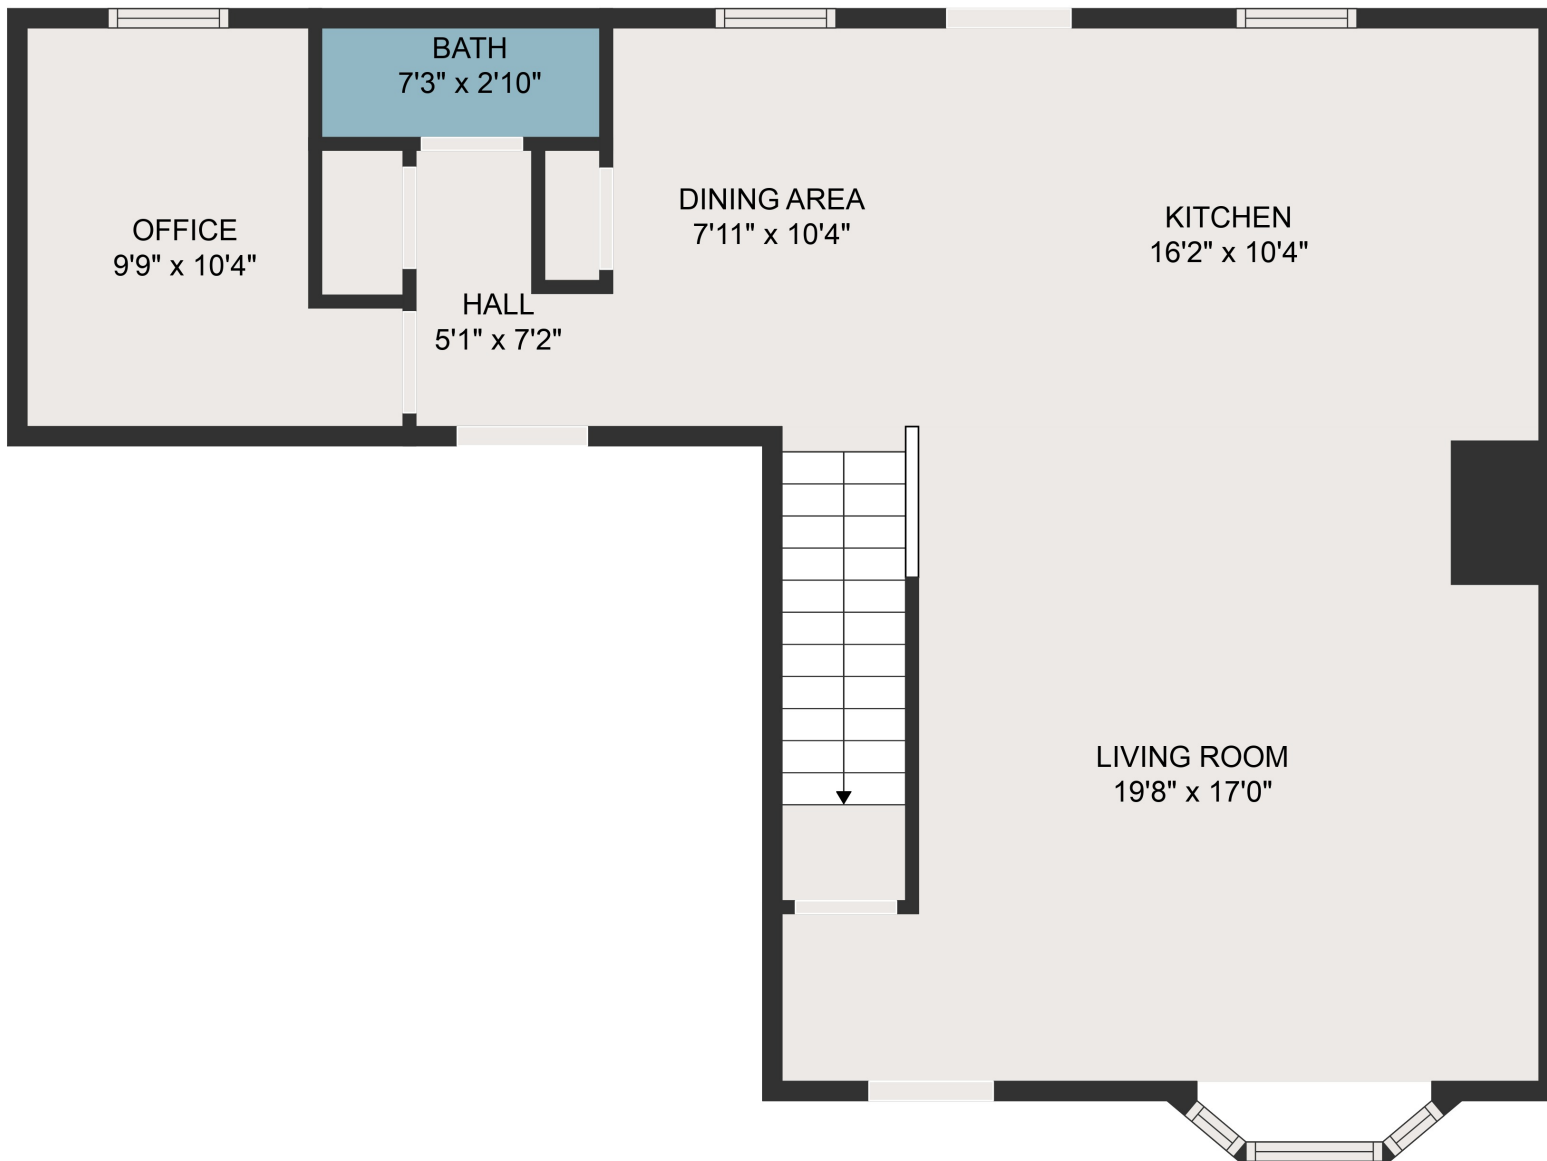

FLOOR 1

FLOOR 2

TOTAL: 1820 sq. ft
 Below Ground: 743 sq. ft, FLOOR 2: 1077 sq. ft
 EXCLUDED AREAS: EMBEDDED WINDOW: 9 sq. ft

MEASUREMENTS ARE DEEMED HIGHLY RELIABLE BUT NOT GUARANTEED.

TOTAL: 1820 sq. ft

Below Ground: 743 sq. ft, FLOOR 2: 1077 sq. ft

EXCLUDED AREAS: EMBEDDED WINDOW: 9 sq. ft

MEASUREMENTS ARE DEEMED HIGHLY RELIABLE BUT NOT GUARANTEED.

TOTAL: 1820 sq. ft

Below Ground: 743 sq. ft, FLOOR 2: 1077 sq. ft
EXCLUDED AREAS: EMBEDDED WINDOW: 9 sq. ft