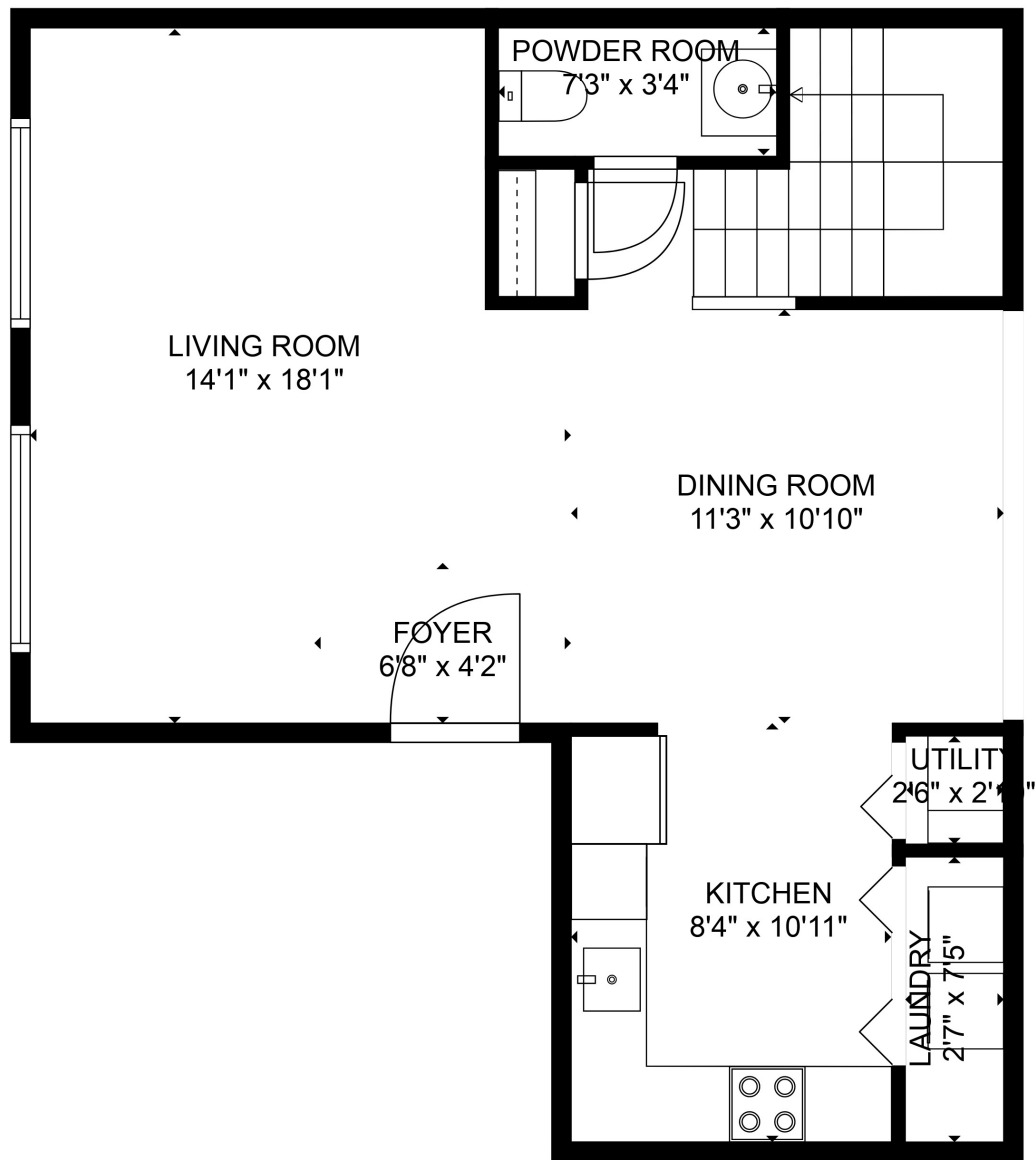

Total scanned area: 1309 sq. ft

SIZES AND DIMENSIONS ARE ESTIMATED

Total scanned area: 1309 sq. ft

SIZES AND DIMENSIONS ARE ESTIMATED