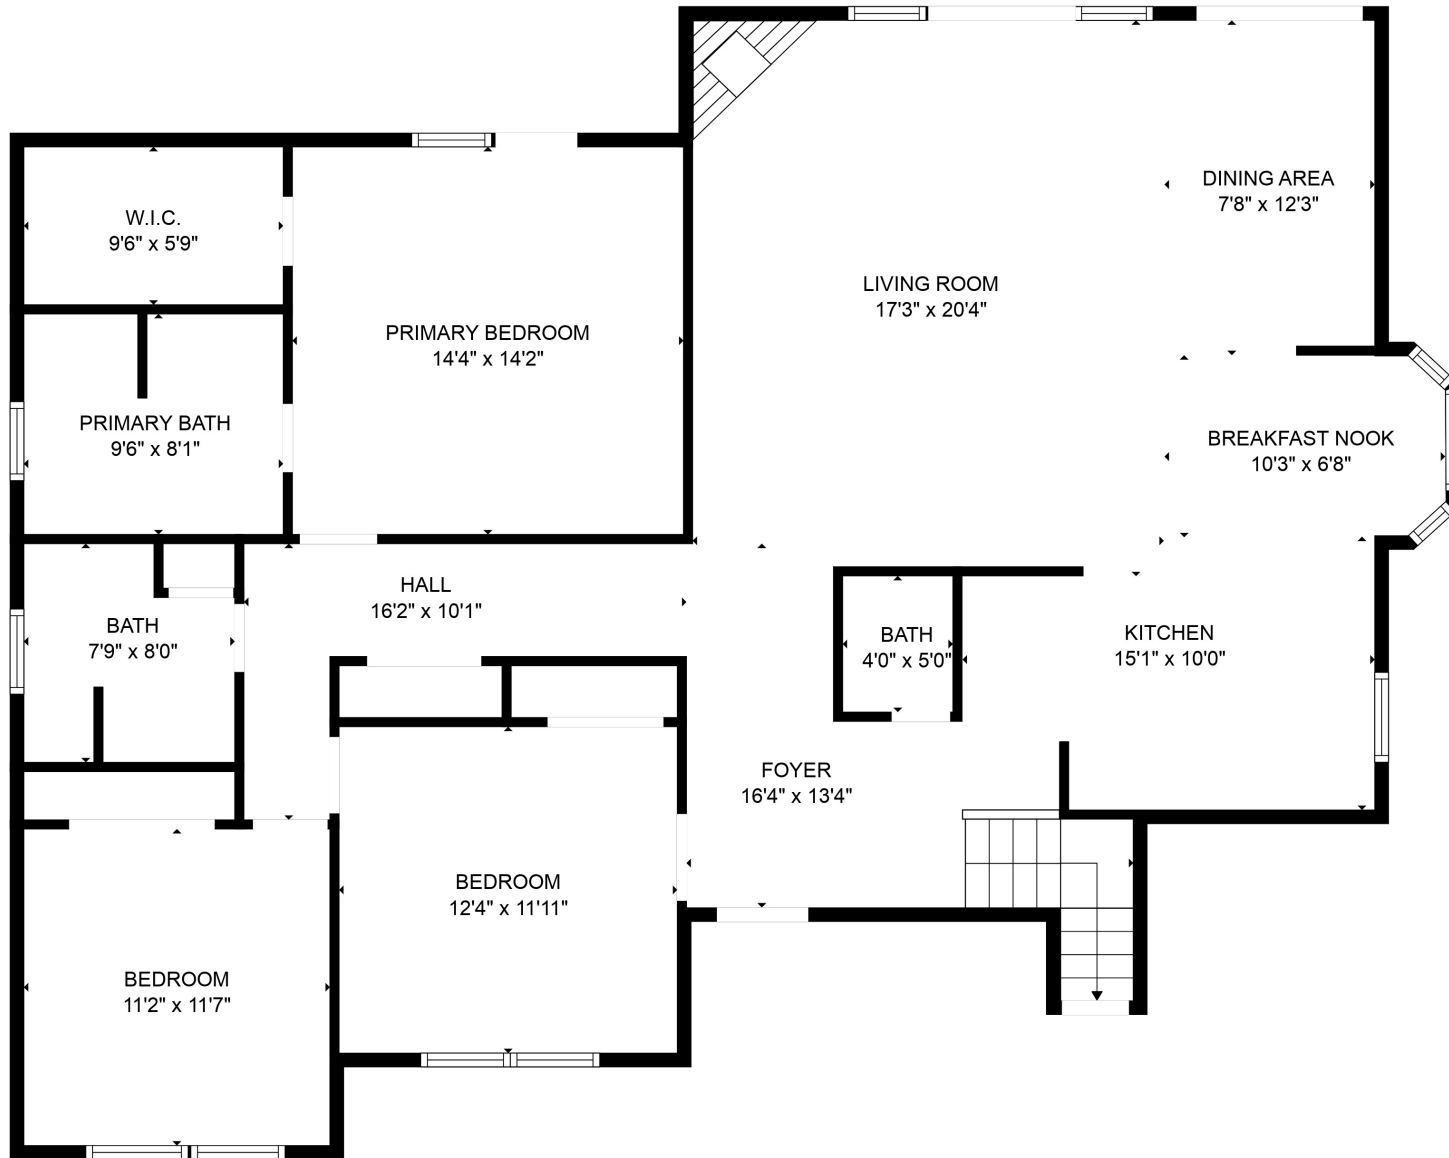

FLOOR 2

FLOOR 1

Total scanned area: 1988 sq. ft

SIZES AND DIMENSIONS ARE APPROXIMATE. ACTUAL MAY VARY.

BEDROOM  
11'7" x 17'8"

Total scanned area: 1988 sq. ft

SIZES AND DIMENSIONS ARE APPROXIMATE. ACTUAL MAY VARY.

Total scanned area: 1988 sq. ft

SIZES AND DIMENSIONS ARE APPROXIMATE. ACTUAL MAY VARY.