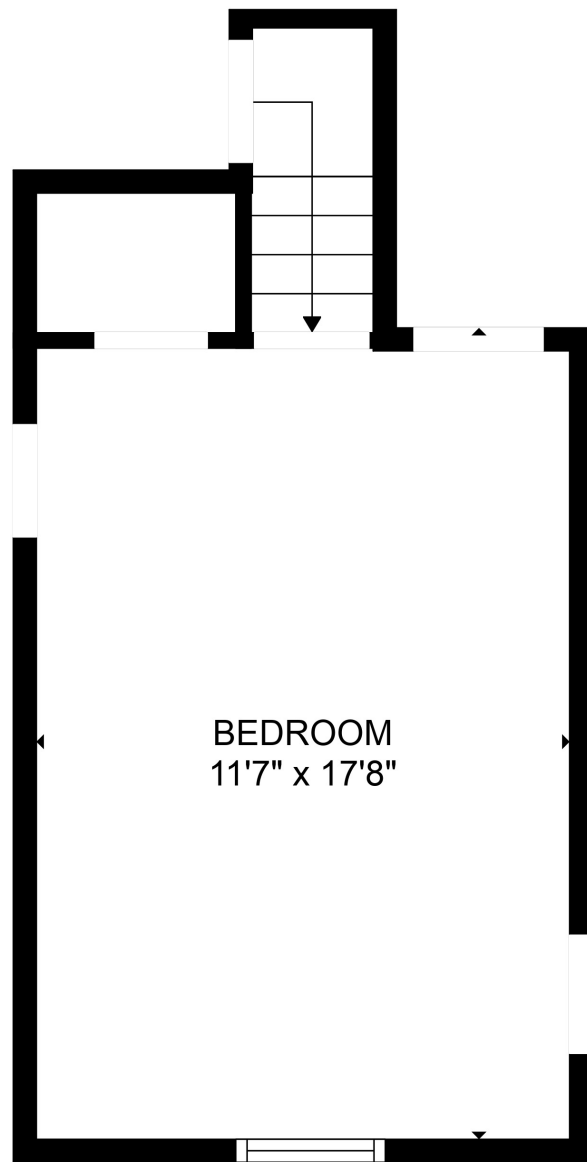

FLOOR 2

FLOOR 1

Total scanned area: 1988 sq. ft

SIZES AND DIMENSIONS ARE APPROXIMATE. ACTUAL MAY VARY.

BEDROOM  
11'7" x 17'8"

Total scanned area: 1988 sq. ft

SIZES AND DIMENSIONS ARE APPROXIMATE. ACTUAL MAY VARY.

Total scanned area: 1988 sq. ft

SIZES AND DIMENSIONS ARE APPROXIMATE. ACTUAL MAY VARY.