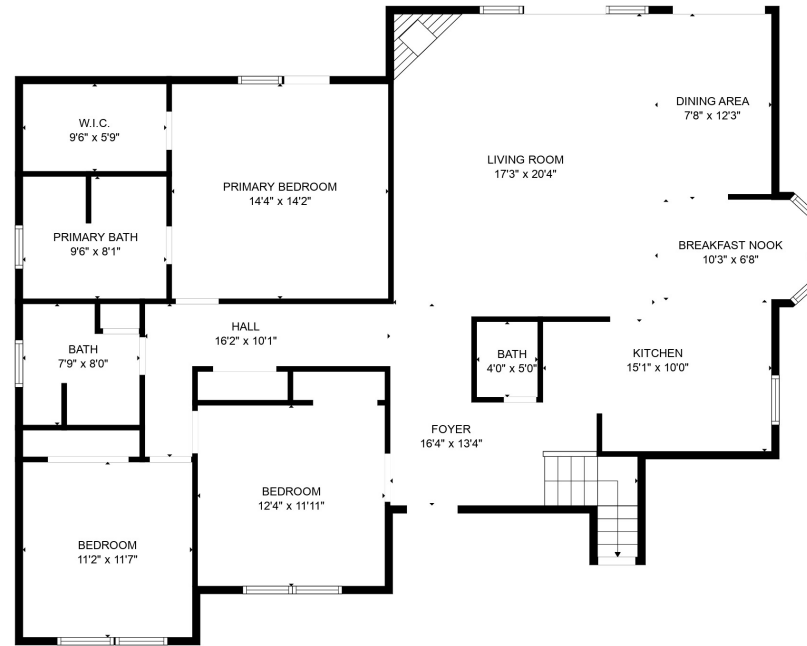

FLOOR 2

FLOOR 1

Total scanned area: 1988 sq. ft

SIZES AND DIMENSIONS ARE APPROXIMATE. ACTUAL MAY VARY.

BEDROOM  
11'7" x 17'8"

Total scanned area: 1988 sq. ft

SIZES AND DIMENSIONS ARE APPROXIMATE. ACTUAL MAY VARY.

Total scanned area: 1988 sq. ft

SIZES AND DIMENSIONS ARE APPROXIMATE. ACTUAL MAY VARY.