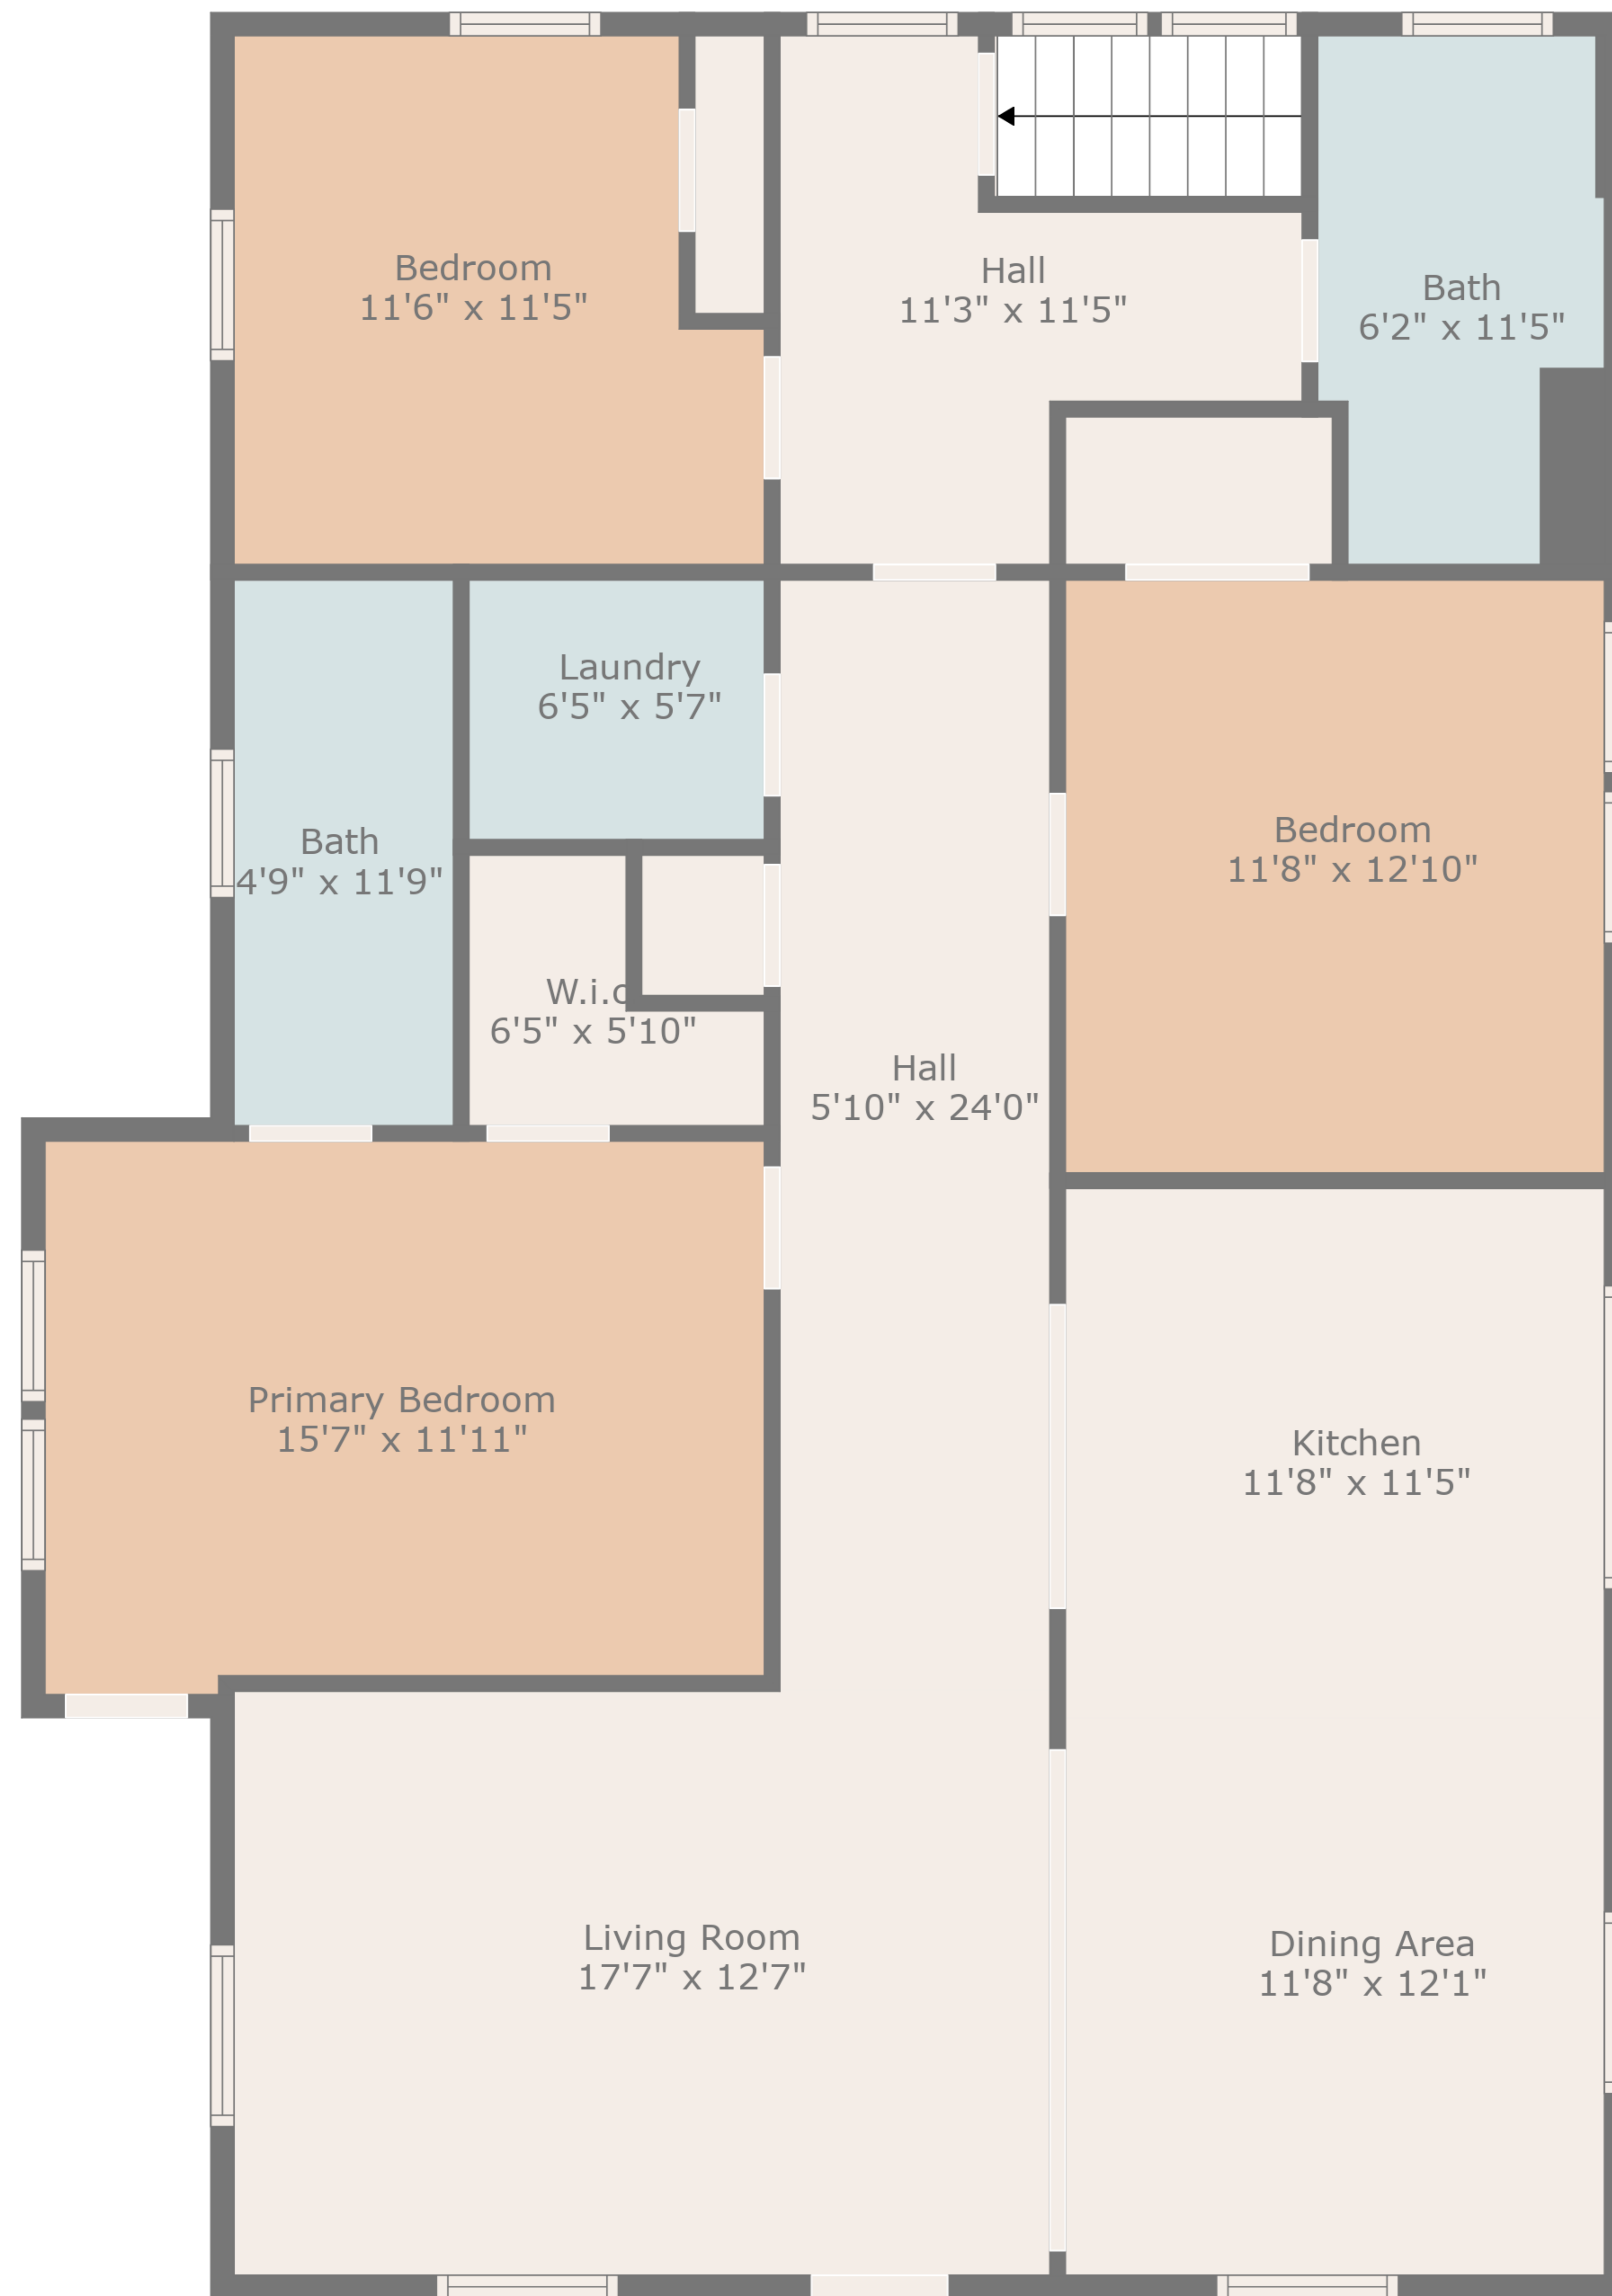

Basement  
11'6" x 16'0"

Room Dimensions Should Not Be Used For Total Sqft And Should Be Verified For Accuracy

Floor 1

Floor 2