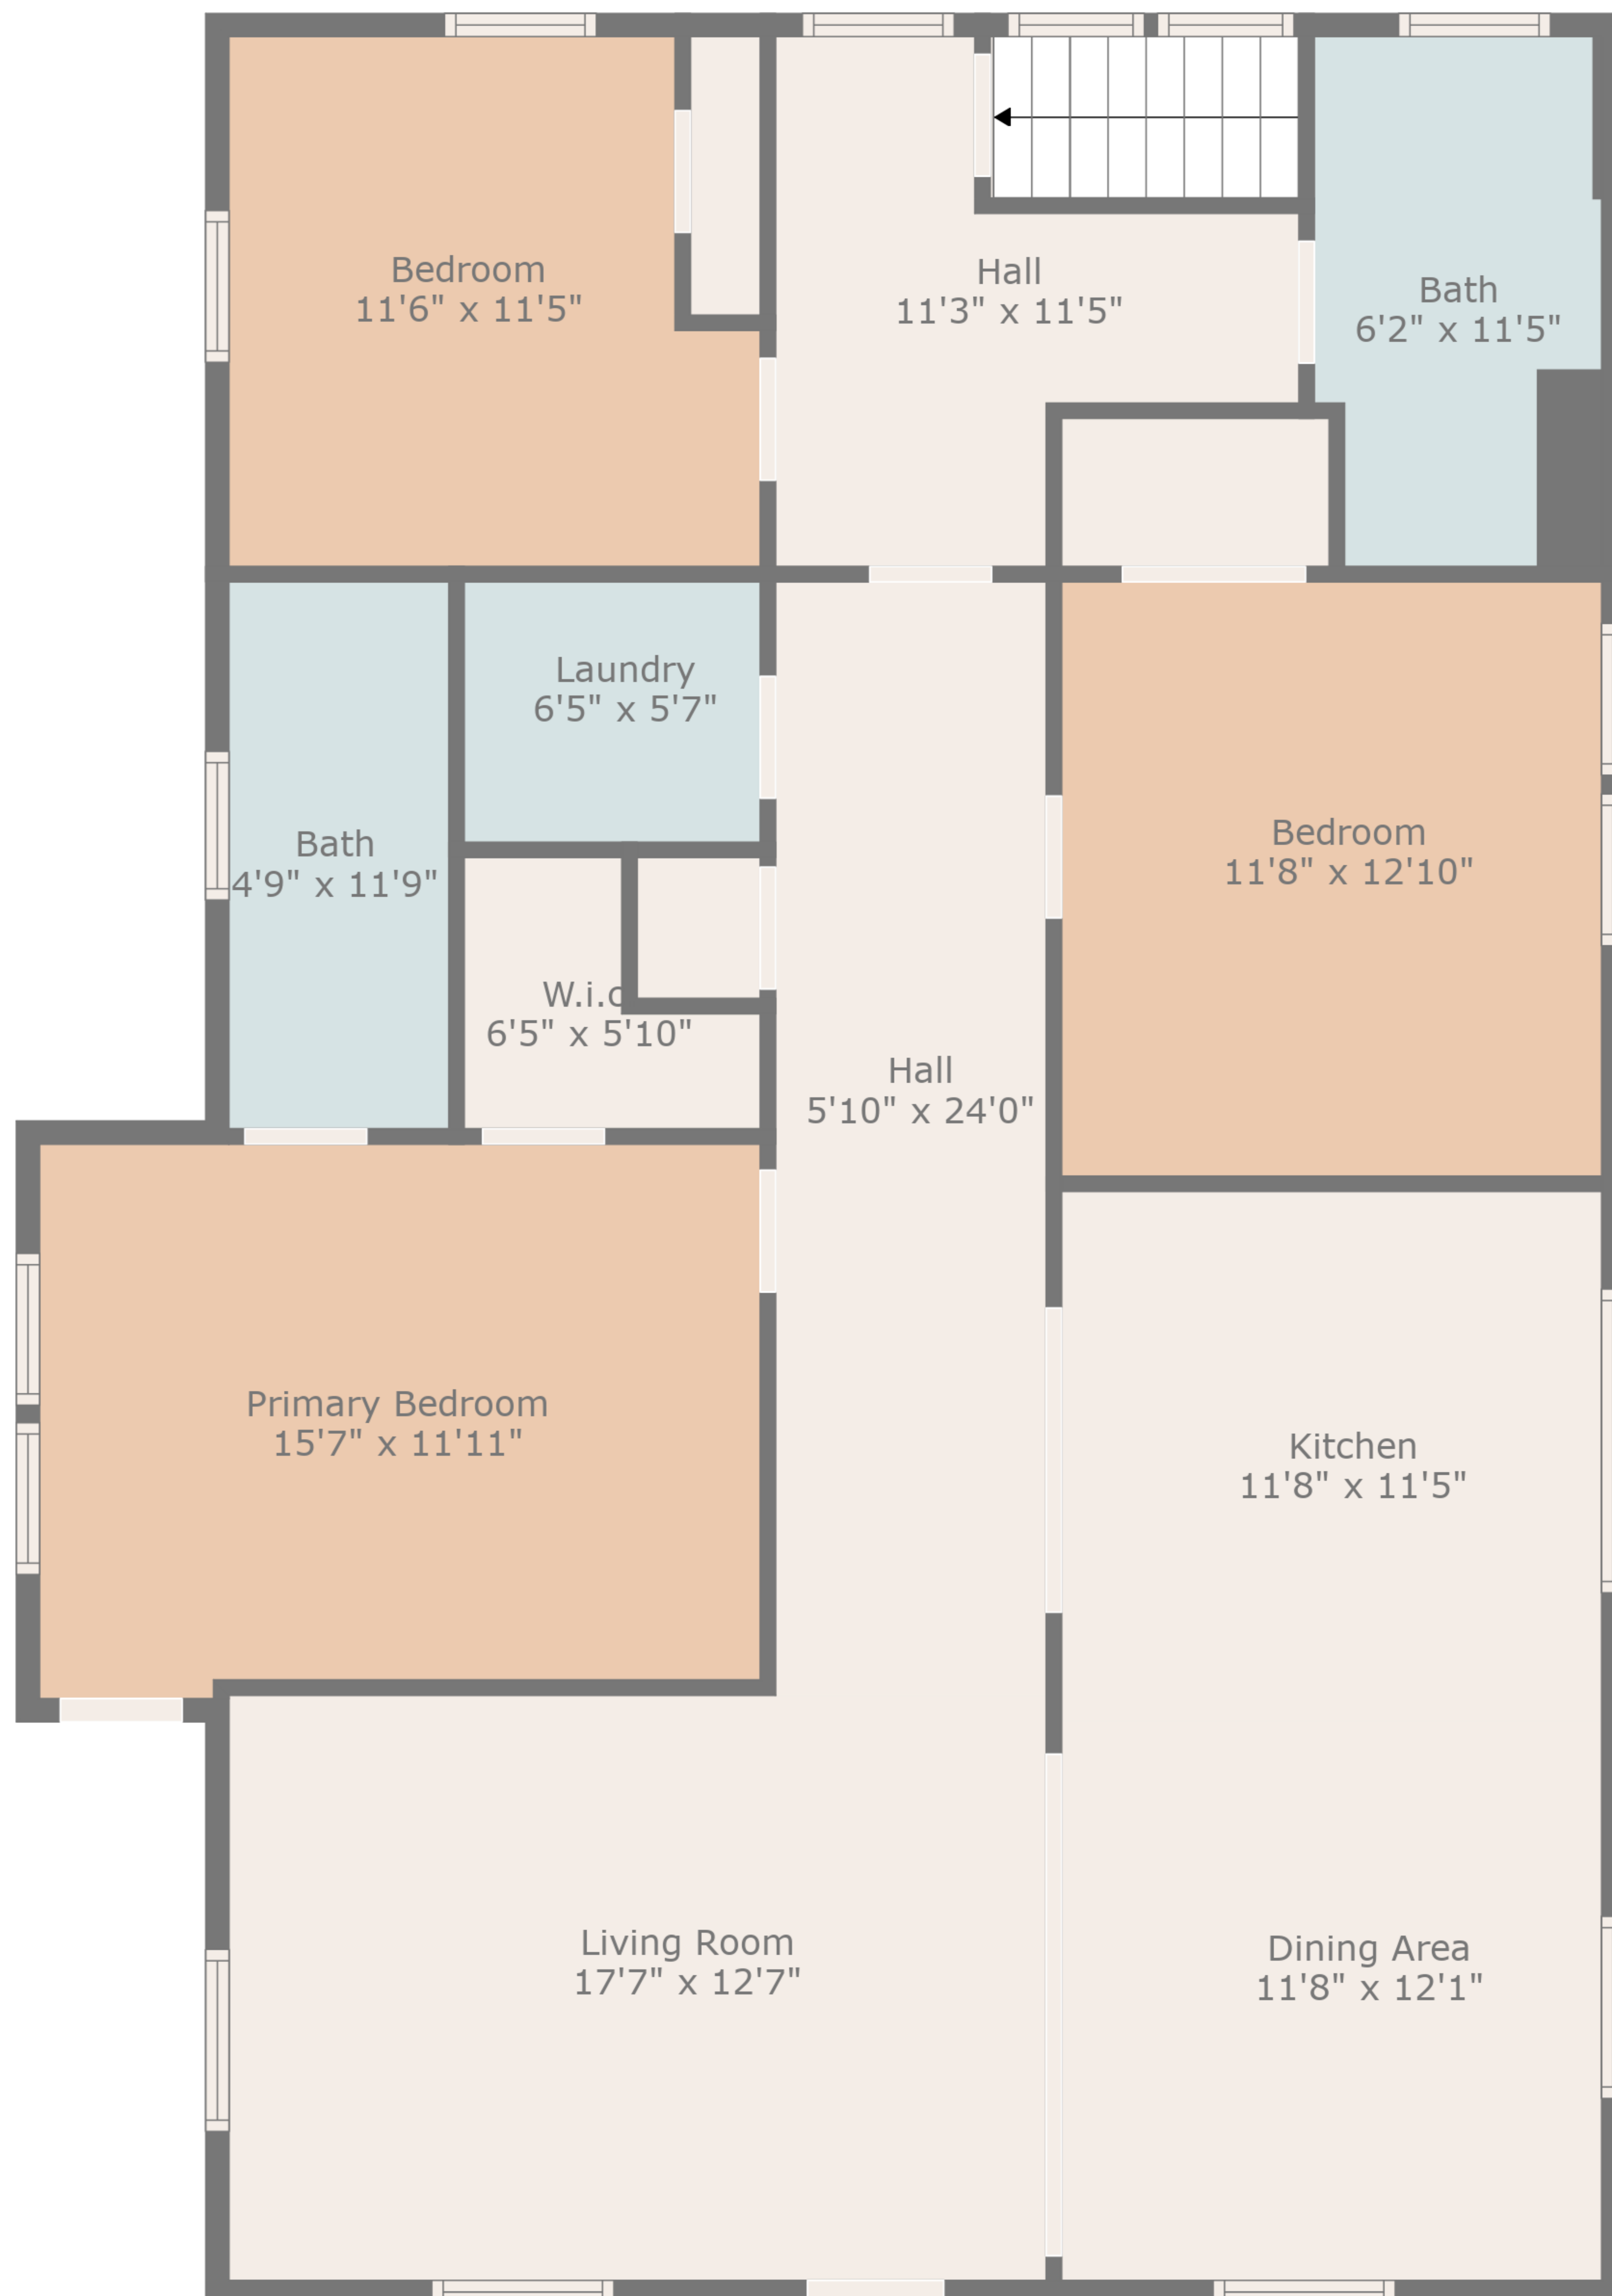

Basement  
11'6" x 16'0"

Room Dimensions Should Not Be Used For Total Sqft And Should Be Verified For Accuracy

Floor 1

Floor 2