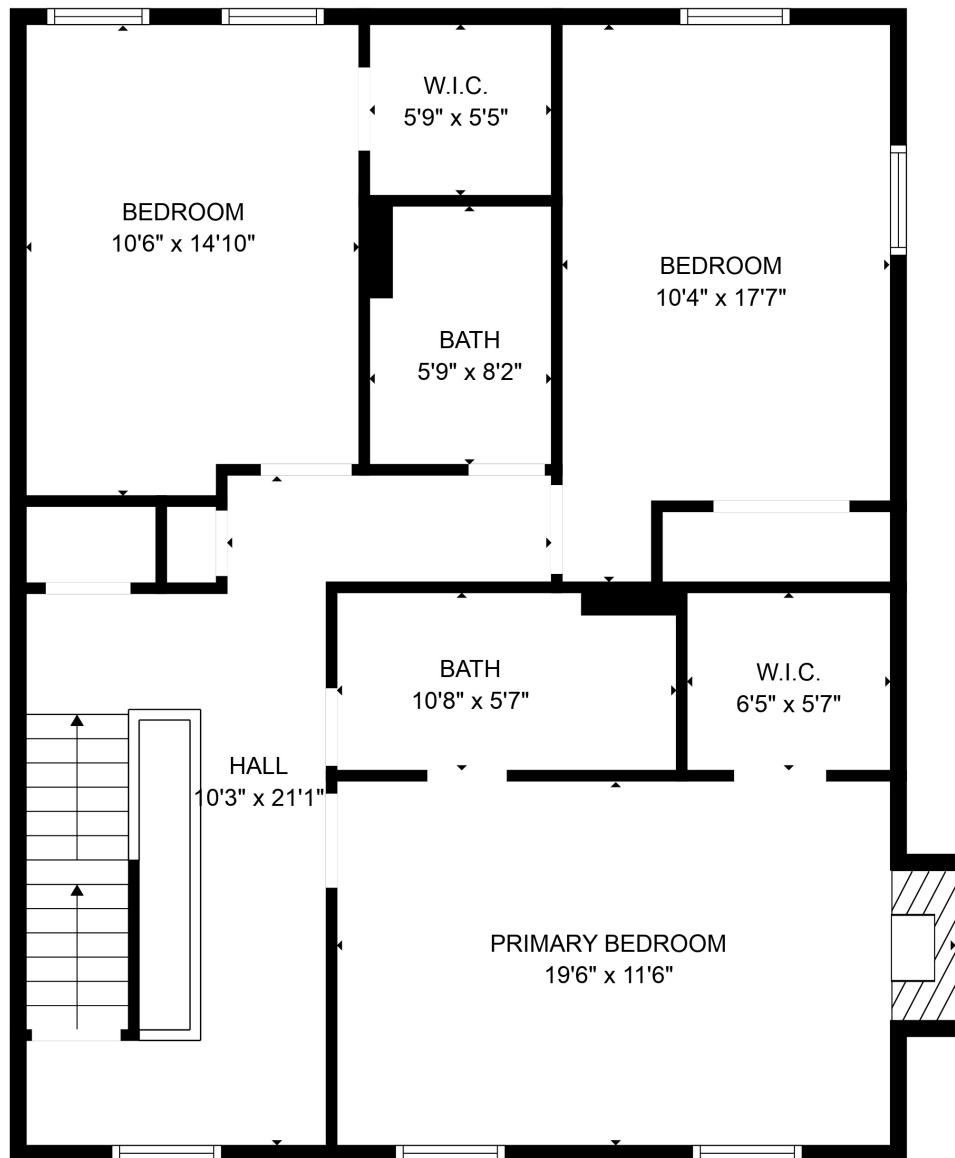

FLOOR 1

FLOOR 2

FLOOR 3

Total scanned area: 2855 sq. ft

SIZES AND DIMENSIONS ARE APPROXIMATE. ACTUAL MAY VARY.

ATTIC  
27'3" x 20'10"

Total scanned area: 2855 sq. ft

SIZES AND DIMENSIONS ARE APPROXIMATE. ACTUAL MAY VARY.

Total scanned area: 2855 sq. ft

SIZES AND DIMENSIONS ARE APPROXIMATE. ACTUAL MAY VARY.

Total scanned area: 2855 sq. ft

SIZES AND DIMENSIONS ARE APPROXIMATE. ACTUAL MAY VARY.