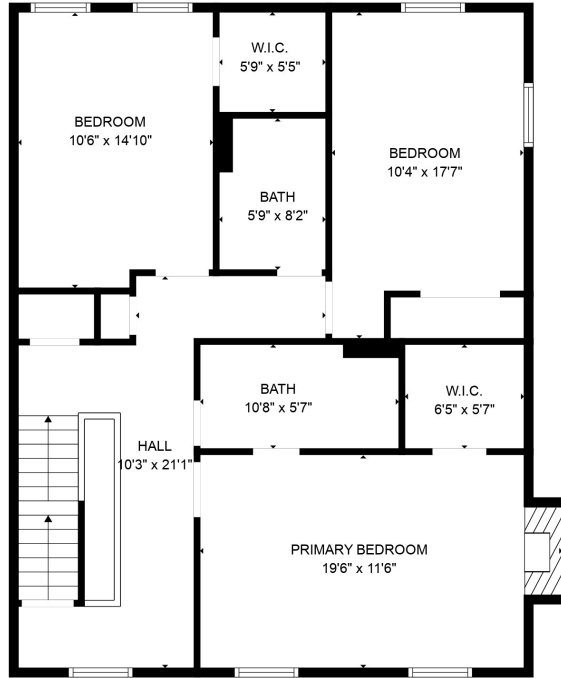

FLOOR 1

FLOOR 2

FLOOR 3

Total scanned area: 2855 sq. ft

SIZES AND DIMENSIONS ARE APPROXIMATE. ACTUAL MAY VARY.

ATTIC  
27'3" x 20'10"

Total scanned area: 2855 sq. ft

SIZES AND DIMENSIONS ARE APPROXIMATE. ACTUAL MAY VARY.

Total scanned area: 2855 sq. ft

SIZES AND DIMENSIONS ARE APPROXIMATE. ACTUAL MAY VARY.

Total scanned area: 2855 sq. ft

SIZES AND DIMENSIONS ARE APPROXIMATE. ACTUAL MAY VARY.