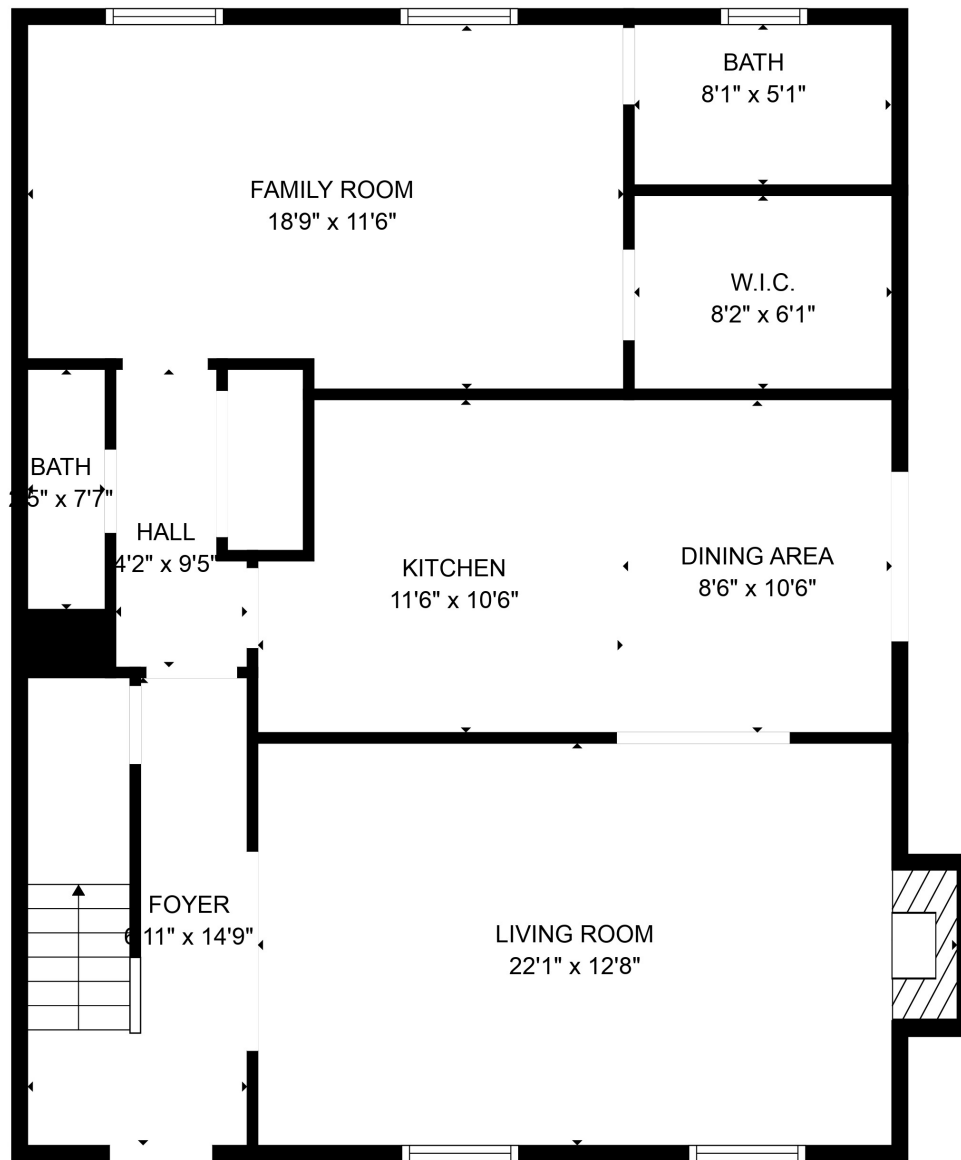

FLOOR 1

FLOOR 2

FLOOR 3

Total scanned area: 2855 sq. ft

SIZES AND DIMENSIONS ARE APPROXIMATE. ACTUAL MAY VARY.

ATTIC  
27'3" x 20'10"

Total scanned area: 2855 sq. ft

SIZES AND DIMENSIONS ARE APPROXIMATE. ACTUAL MAY VARY.

Total scanned area: 2855 sq. ft

SIZES AND DIMENSIONS ARE APPROXIMATE. ACTUAL MAY VARY.

Total scanned area: 2855 sq. ft

SIZES AND DIMENSIONS ARE APPROXIMATE. ACTUAL MAY VARY.