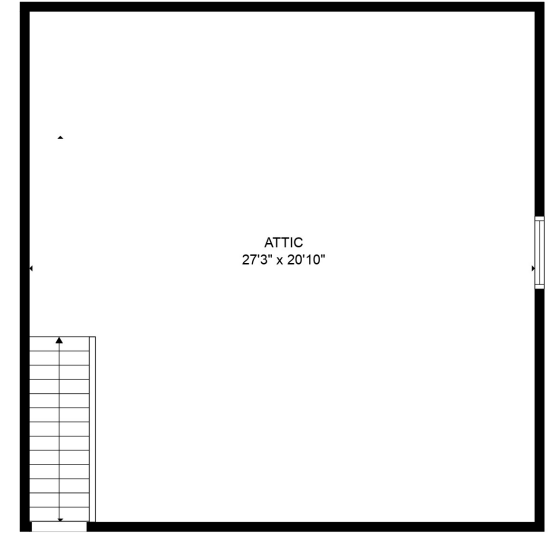

FLOOR 1

FLOOR 2

FLOOR 3

Total scanned area: 2855 sq. ft

SIZES AND DIMENSIONS ARE APPROXIMATE. ACTUAL MAY VARY.

ATTIC  
27'3" x 20'10"

Total scanned area: 2855 sq. ft

SIZES AND DIMENSIONS ARE APPROXIMATE. ACTUAL MAY VARY.

Total scanned area: 2855 sq. ft

SIZES AND DIMENSIONS ARE APPROXIMATE. ACTUAL MAY VARY.

Total scanned area: 2855 sq. ft

SIZES AND DIMENSIONS ARE APPROXIMATE. ACTUAL MAY VARY.