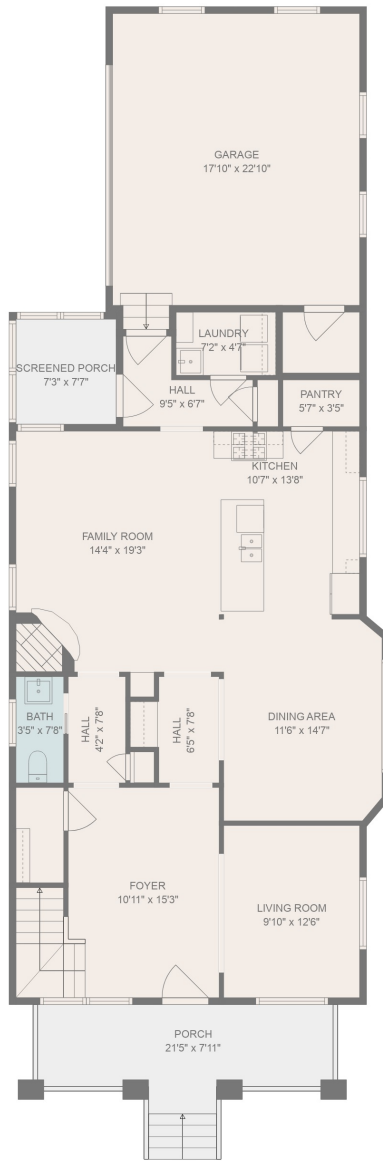

Total scanned area: 3353 sq. ft

MEASUREMENTS ARE CALCULATED BY CUBICASA TECHNOLOGY. DEEMED HIGHLY RELIABLE BUT NOT GUARANTEED.

Total scanned area: 3353 sq. ft

MEASUREMENTS ARE CALCULATED BY CUBICASA TECHNOLOGY. DEEMED HIGHLY RELIABLE BUT NOT GUARANTEED.

Total scanned area: 3353 sq. ft

MEASUREMENTS ARE CALCULATED BY CUBICASA TECHNOLOGY. DEEMED HIGHLY RELIABLE BUT NOT GUARANTEED.