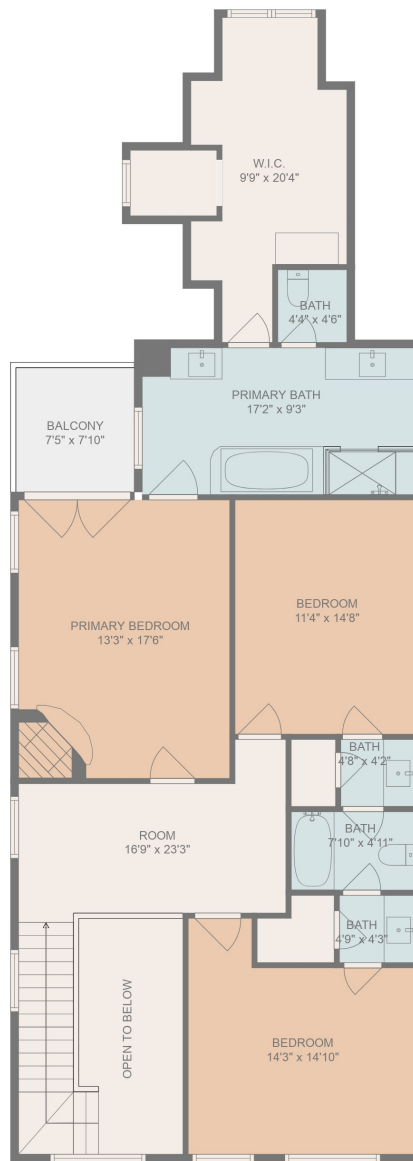

Total scanned area: 3353 sq. ft

MEASUREMENTS ARE CALCULATED BY CUBICASA TECHNOLOGY. DEEMED HIGHLY RELIABLE BUT NOT GUARANTEED.

Total scanned area: 3353 sq. ft

MEASUREMENTS ARE CALCULATED BY CUBICASA TECHNOLOGY. DEEMED HIGHLY RELIABLE BUT NOT GUARANTEED.

Total scanned area: 3353 sq. ft

MEASUREMENTS ARE CALCULATED BY CUBICASA TECHNOLOGY. DEEMED HIGHLY RELIABLE BUT NOT GUARANTEED.