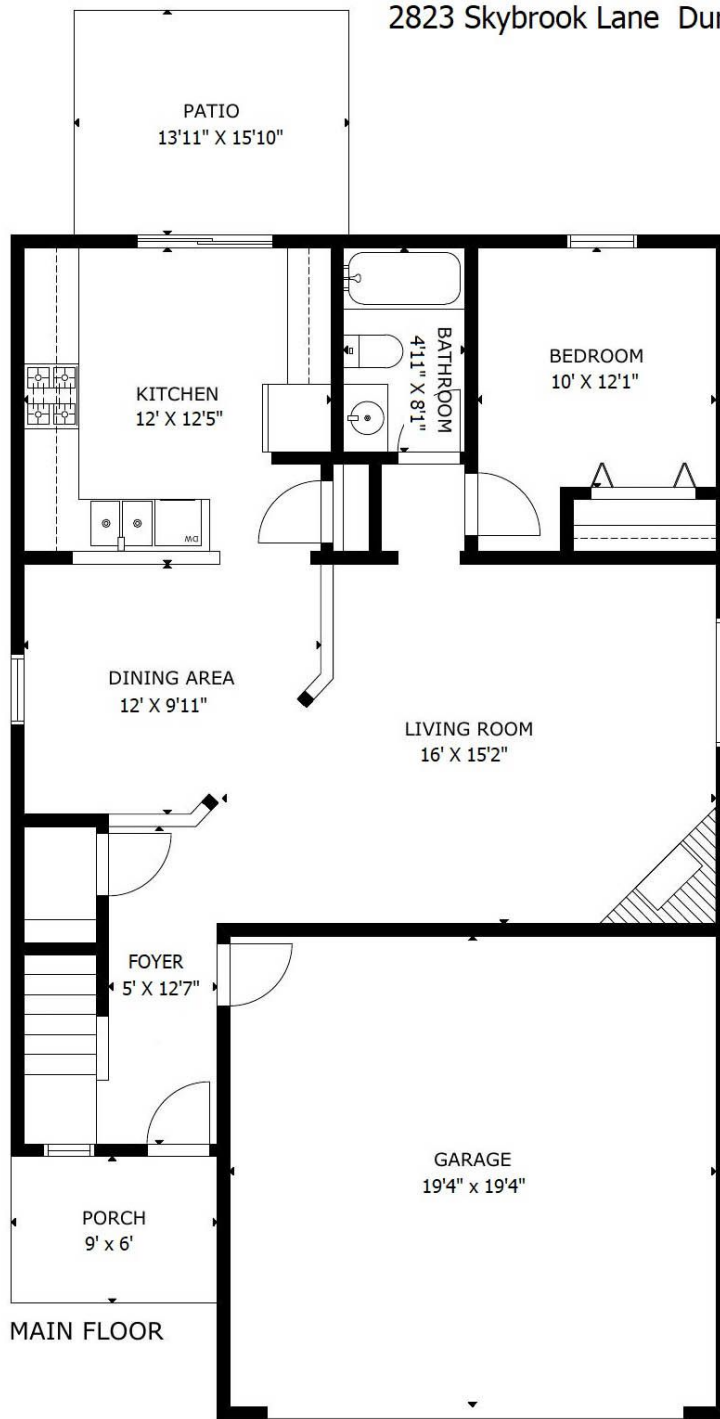

2823 Skybrook Lane Durham, NC 27703

The following dimensions are approximate interior wall to wall dimensions, measured on site, from the widest portion of each room, then calculated to Feet/Inches from Rounded Decimal Feet. Information deemed reliable, but not guaranteed.