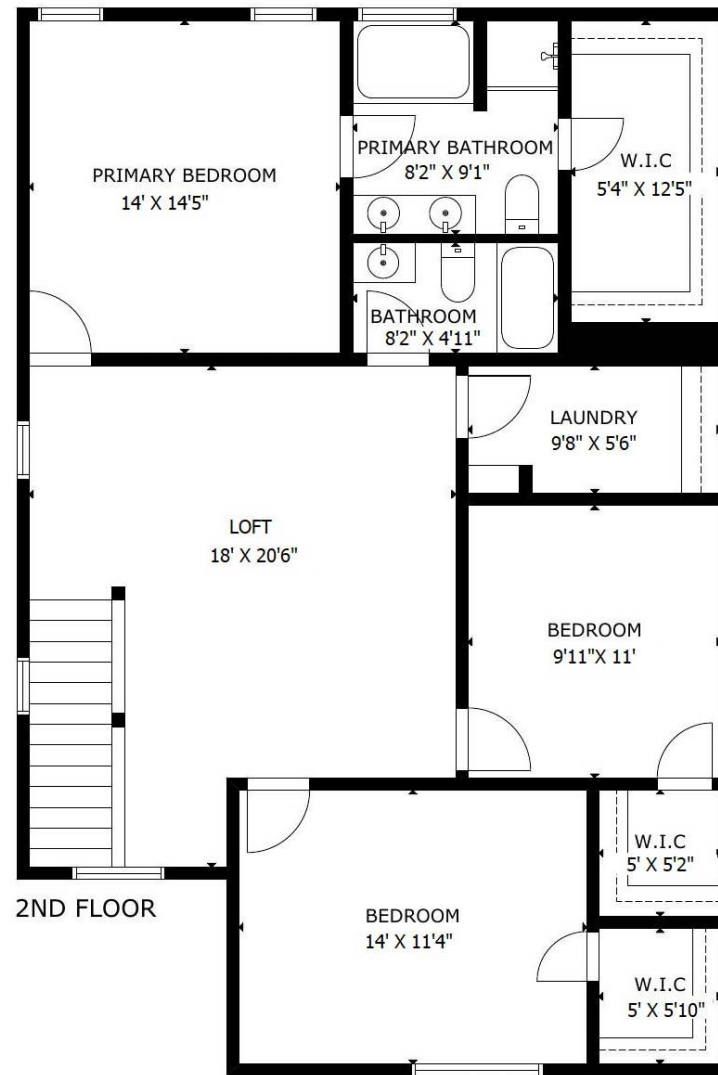

2823 Skybrook Lane Durham, NC 27703

The following dimensions are approximate interior wall to wall dimensions, measured on site, from the widest portion of each room, then calculated to Feet/Inches from Rounded Decimal Feet. Information deemed reliable, but not guaranteed.