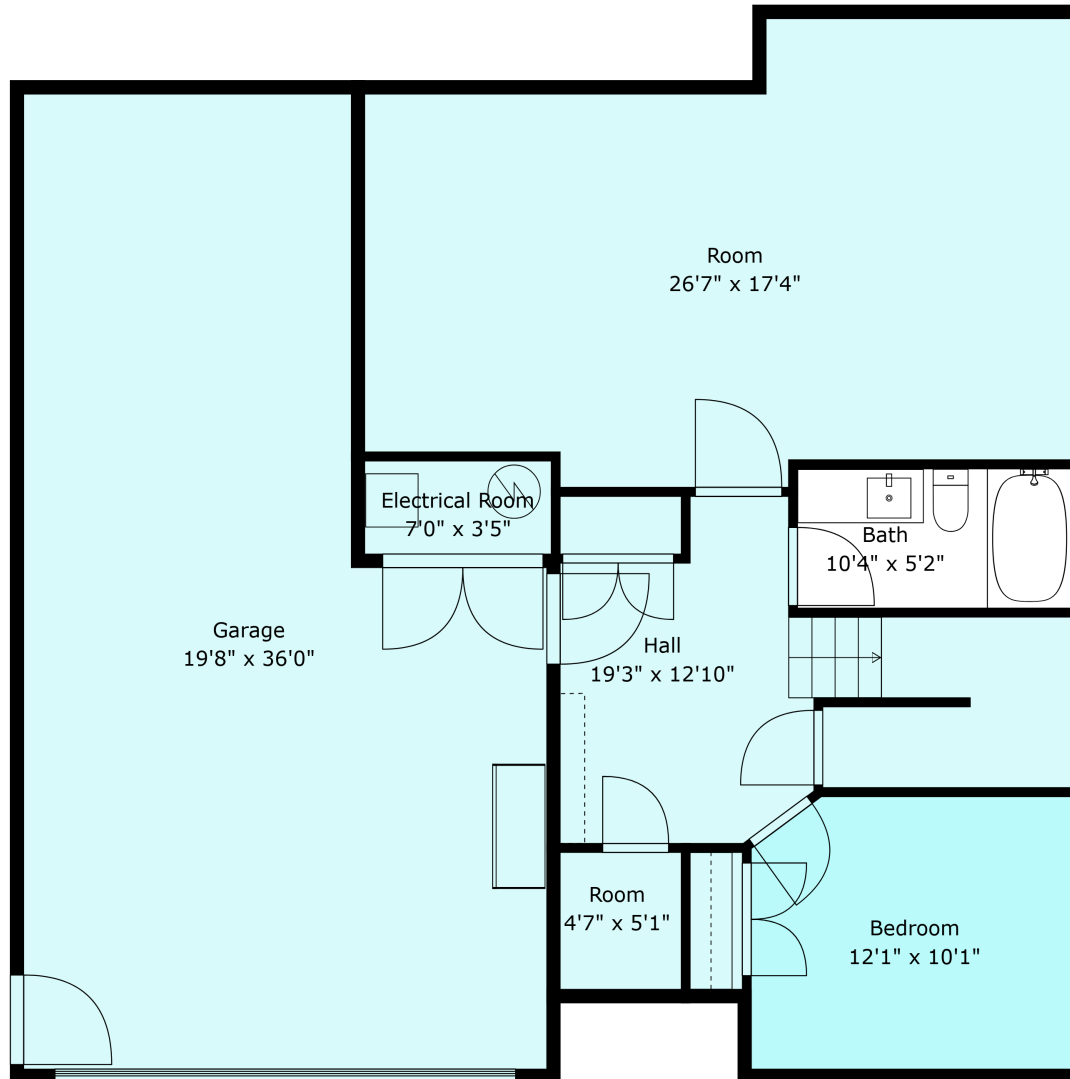

74 1880 Columbia Valley Rd

Sabrina Vandenberg PREC
sabrina@chilliwackproperties.net

Estimated Areas:

Below Floor: 906 sq. ft

Main Floor: 1507 sq. ft

Total: 2413 Sq. Ft

74 1880 Columbia Valley Rd

Sabrina Vandenberg PREC
sabrina@chilliwackproperties.net

Estimated Areas:
Below Floor: 906 sq. ft
Main Floor: 1507 sq. ft
Total: 2413 Sq. Ft

74 1880 Columbia Valley Rd

Sabrina Vandenberg PREC
sabrina@chilliwackproperties.net

Estimated Areas:
Below Floor: 906 sq. ft
Main Floor: 1507 sq. ft
Total: 2413 Sq. Ft