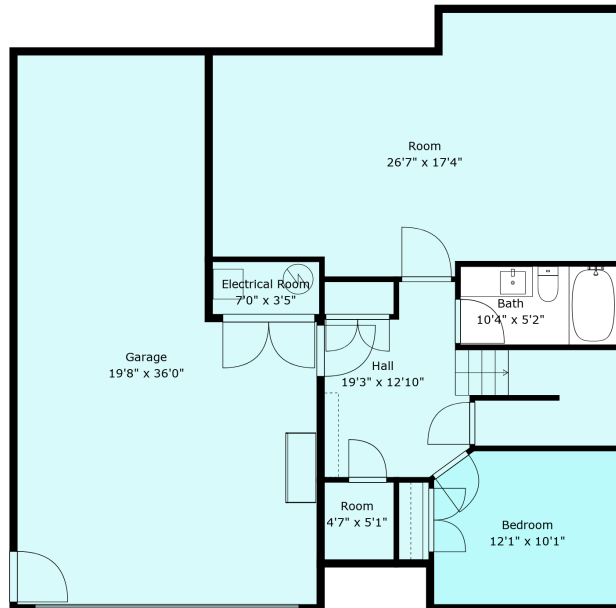

74 1880 Columbia Valley Rd

Sabrina Vandenberg PREC
sabrina@chilliwackproperties.net

Estimated Areas:

Below Floor: 906 sq. ft

Main Floor: 1507 sq. ft

Total: 2413 Sq. Ft

74 1880 Columbia Valley Rd

Sabrina Vandenberg PREC
sabrina@chilliwackproperties.net

Estimated Areas:
Below Floor: 906 sq. ft
Main Floor: 1507 sq. ft
Total: 2413 Sq. Ft

74 1880 Columbia Valley Rd

Sabrina Vandenberg PREC
sabrina@chilliwackproperties.net

Estimated Areas:
Below Floor: 906 sq. ft
Main Floor: 1507 sq. ft
Total: 2413 Sq. Ft