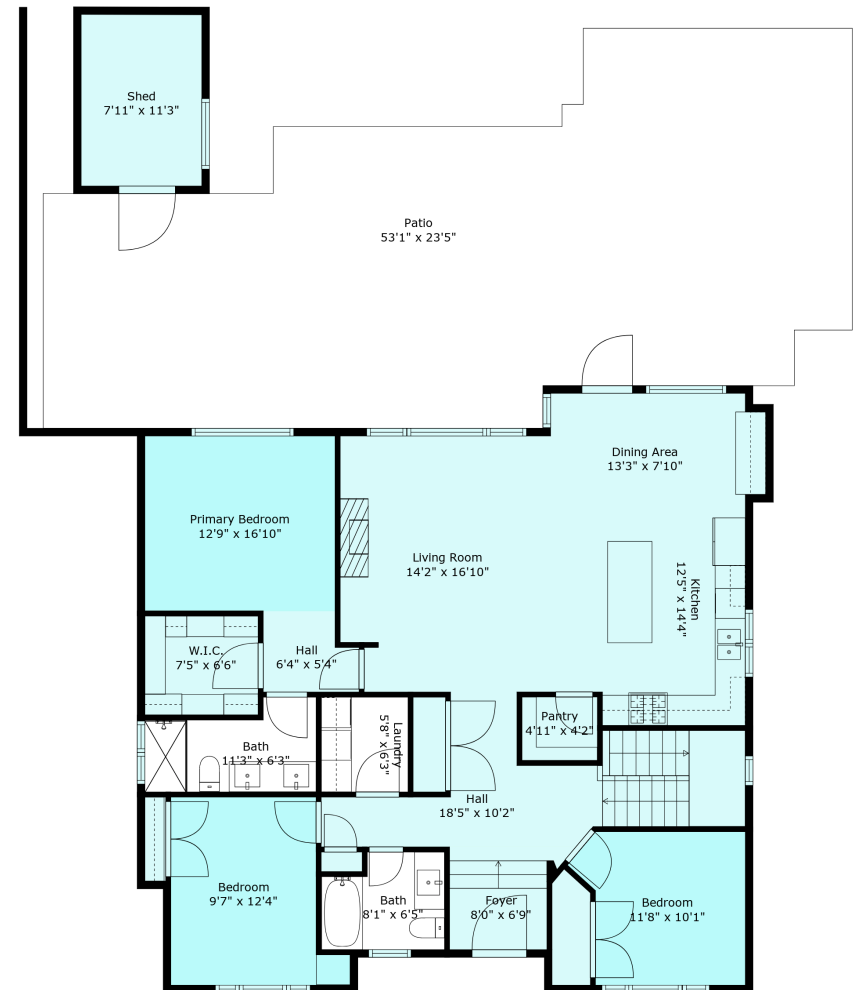

74 1880 Columbia Valley Rd

Sabrina Vandenberg PREC
sabrina@chilliwackproperties.net

Estimated Areas:

Below Floor: 906 sq. ft

Main Floor: 1507 sq. ft

Total: 2413 Sq. Ft

74 1880 Columbia Valley Rd

Sabrina Vandenberg PREC
sabrina@chilliwackproperties.net

Estimated Areas:
Below Floor: 906 sq. ft
Main Floor: 1507 sq. ft
Total: 2413 Sq. Ft

74 1880 Columbia Valley Rd

Sabrina Vandenberg PREC
sabrina@chilliwackproperties.net

Estimated Areas:
Below Floor: 906 sq. ft
Main Floor: 1507 sq. ft
Total: 2413 Sq. Ft