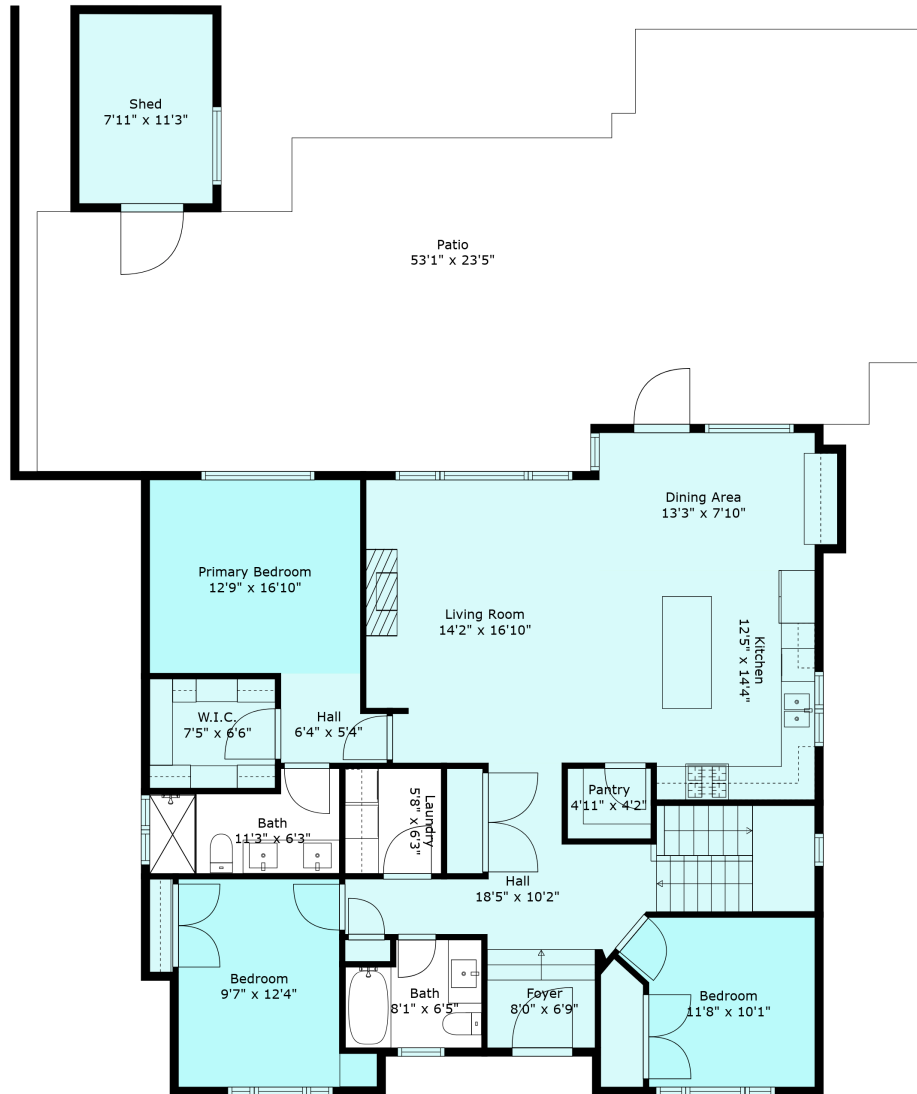

74 1880 Columbia Valley Rd

Sabrina Vandenberg PREC
sabrina@chilliwackproperties.net

Estimated Areas:

Below Floor: 906 sq. ft

Main Floor: 1507 sq. ft

Total: 2413 Sq. Ft

74 1880 Columbia Valley Rd

Sabrina Vandenberg PREC
sabrina@chilliwackproperties.net

Estimated Areas:
Below Floor: 906 sq. ft
Main Floor: 1507 sq. ft
Total: 2413 Sq. Ft

74 1880 Columbia Valley Rd

Sabrina Vandenberg PREC
sabrina@chilliwackproperties.net

Estimated Areas:
Below Floor: 906 sq. ft
Main Floor: 1507 sq. ft
Total: 2413 Sq. Ft