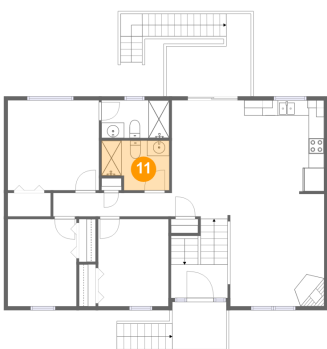

11 Floor 2 - Bath

Dimensions: 8'9" x 6'5"
Area: 51 sq. ft
Counted as Living Area:
Yes

Heated: Yes
Finished: Yes
Enclosed: Yes
Contiguous:
Yes
Permitted: Yes
Wet Space: Yes
Addition: No
Conversion: No