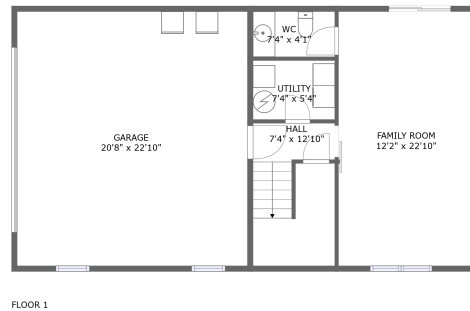

1823 Feather Road, Crofton, Vinton, Roanoke County, Virginia, United States, 24179

Property Summary

1 garages

3 bedrooms

2 bathrooms

1 half baths

2 floors

1,652 Gross Living Area sqft

2,359 total sqft