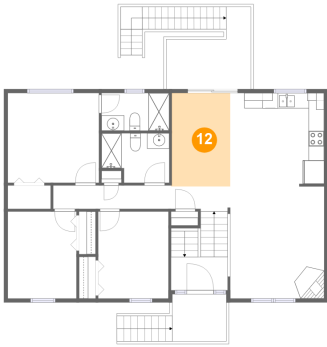

1823 Feather Road, Crofton, Vinton, Roanoke County, Virginia, United States, 24179

12 Floor 2 - Dining Area

Dimensions: 7'7" x 12'1"
Area: 92 sq. ft
Counted as Living Area:
Yes

Heated: Yes
Finished: Yes
Enclosed: Yes
Contiguous:
Yes
Permitted: Yes
Wet Space: No
Addition: No
Conversion: No