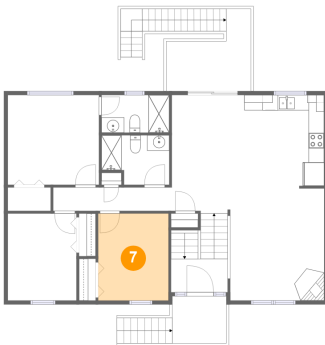

Heated: Yes
Finished: Yes
Enclosed: Yes
Contiguous:
Yes
Permitted: Yes
Wet Space: No
Addition: No
Conversion: No

5 Floor 1 - Hall

Dimensions: 7'4" x 12'10"
Area: 91 sq. ft
Counted as Living Area:
Yes

Heated: Yes
Finished: Yes
Enclosed: Yes
Contiguous:
Yes
Permitted: Yes
Wet Space: No
Addition: No
Conversion: No

1823 Feather Road, Crofton, Vinton, Roanoke County, Virginia, United States, 24179

6 Floor 2 - Kitchen

Dimensions: 12'2" x 12'1"
Area: 147 sq. ft
Counted as Living Area:
Yes

Heated: Yes
Finished: Yes
Enclosed: Yes
Contiguous:
Yes
Permitted: Yes
Wet Space: No
Addition: No
Conversion: No

7 Floor 2 - Bedroom

Dimensions: 9'1" x 11'3"
Area: 103 sq. ft
Counted as Living Area:
Yes

Heated: Yes
Finished: Yes
Enclosed: Yes
Contiguous:
Yes
Permitted: Yes
Wet Space: No
Addition: No
Conversion: No

8 Floor 2 - Porch

Dimensions: 7'0" x 6'2"
Area: 67 sq. ft
Counted as Living Area: No

Heated: No
Finished: Yes
Enclosed: No
Contiguous: Yes
Permitted: Yes
Wet Space: No
Addition: No
Conversion: No

1823 Feather Road, Crofton, Vinton, Roanoke County, Virginia, United States, 24179