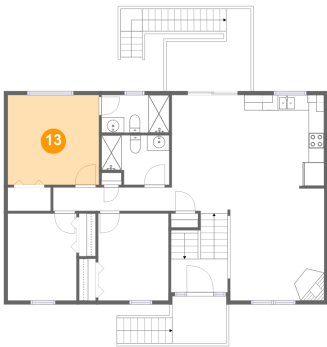

Heated: Yes
Finished: Yes
Enclosed: Yes
Contiguous:
Yes
Permitted: Yes
Wet Space: Yes
Addition: No
Conversion: No

1823 Feather Road, Crofton, Vinton, Roanoke County, Virginia, United States, 24179

12 Floor 2 - Dining Area

Dimensions: 7'7" x 12'1"
Area: 92 sq. ft
Counted as Living Area:
Yes

Heated: Yes
Finished: Yes
Enclosed: Yes
Contiguous:
Yes
Permitted: Yes
Wet Space: No
Addition: No
Conversion: No

13 Floor 2 - Primary Bedroom