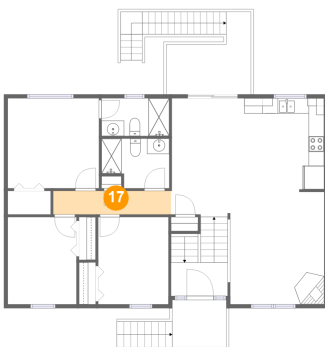

17 Floor 2 - Hall

Dimensions: 15'3" x 3'0"
Area: 47 sq. ft
Counted as Living Area: Yes

Heated: Yes
Finished: Yes
Enclosed: Yes
Contiguous: Yes
Permitted: Yes
Wet Space: No
Addition: No
Conversion: No