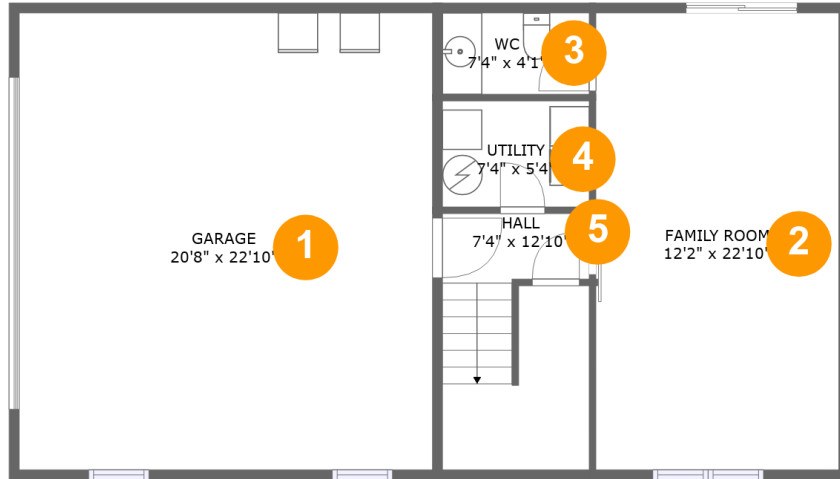

 **2,359** total sqft

1823 Feather Road, Crofton, Vinton, Roanoke County, Virginia, United States, 24179

Room Dimensions

Floor 1**Total sqft: 1003****Living area: 497**

#	Room name	Dimensions	Area (sqft)	Counted as Living Area
1	Garage	20'8" x 22'10"	473 sq. ft	No
2	Family Room	12'2" x 22'10"	278 sq. ft	Yes
3	Wc	7'4" x 4'1"	30 sq. ft	Yes
4	Utility	7'4" x 5'4"	39 sq. ft	Yes
5	Hall	7'4" x 12'10"	91 sq. ft	Yes

1823 Feather Road, Crofton, Vinton, Roanoke County, Virginia, United States, 24179

Room Dimensions

Floor 2

Total sqft: 1356

Living area: 1155

#	Room name	Dimensions	Area (sqft)	Counted as Living Area
6	Kitchen	12'2" x 12'1"	147 sq. ft	Yes
7	Bedroom	9'1" x 11'3"	103 sq. ft	Yes
8	Porch	7'0" x 6'2"	67 sq. ft	No
9	Bath	8'9" x 4'11"	43 sq. ft	Yes
10	Living Room	12'2" x 14'6"	177 sq. ft	Yes
11	Bath	8'9" x 6'5"	51 sq. ft	Yes
12	Dining Area	7'7" x 12'1"	92 sq. ft	Yes
13	Primary Bedroom	11'10" x 11'8"	138 sq. ft	Yes
14	Foyer	7'8" x 13'6"	93 sq. ft	Yes
15	Deck	11'0" x 10'8"	134 sq. ft	No
16	Bedroom	8'11" x 11'3"	101 sq. ft	Yes

8 Floor 2 - Porch

Dimensions: 7'0" x 6'2"
Area: 67 sq. ft
Counted as Living Area: No

Heated: No
Finished: Yes
Enclosed: No
Contiguous: Yes
Permitted: Yes
Wet Space: No
Addition: No
Conversion: No

1823 Feather Road, Crofton, Vinton, Roanoke County, Virginia, United States, 24179