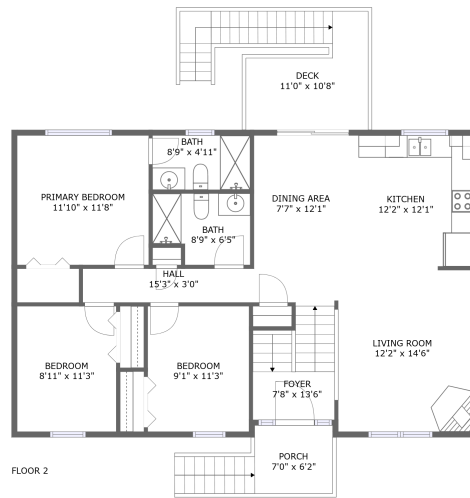

1823 Feather Road, Crofton, Vinton, Roanoke County, Virginia, United States, 24179

Property Summary

1 garages

3 bedrooms

2 bathrooms

1 half baths

2 floors

1,652 Gross Living Area sqft

2,359 total sqft