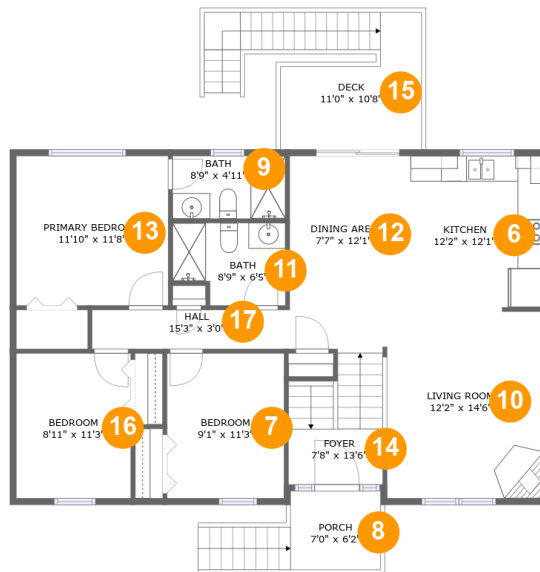

 **2,359** total sqft

1823 Feather Road, Crofton, Vinton, Roanoke County, Virginia, United States, 24179

Room Dimensions

Floor 1**Total sqft: 1003****Living area: 497**

#	Room name	Dimensions	Area (sqft)	Counted as Living Area
1	Garage	20'8" x 22'10"	473 sq. ft	No
2	Family Room	12'2" x 22'10"	278 sq. ft	Yes
3	Wc	7'4" x 4'1"	30 sq. ft	Yes
4	Utility	7'4" x 5'4"	39 sq. ft	Yes
5	Hall	7'4" x 12'10"	91 sq. ft	Yes

1823 Feather Road, Crofton, Vinton, Roanoke County, Virginia, United States, 24179

Room Dimensions

Floor 2

Total sqft: 1356

Living area: 1155

#	Room name	Dimensions	Area (sqft)	Counted as Living Area
6	Kitchen	12'2" x 12'1"	147 sq. ft	Yes
7	Bedroom	9'1" x 11'3"	103 sq. ft	Yes
8	Porch	7'0" x 6'2"	67 sq. ft	No
9	Bath	8'9" x 4'11"	43 sq. ft	Yes
10	Living Room	12'2" x 14'6"	177 sq. ft	Yes
11	Bath	8'9" x 6'5"	51 sq. ft	Yes
12	Dining Area	7'7" x 12'1"	92 sq. ft	Yes
13	Primary Bedroom	11'10" x 11'8"	138 sq. ft	Yes
14	Foyer	7'8" x 13'6"	93 sq. ft	Yes
15	Deck	11'0" x 10'8"	134 sq. ft	No
16	Bedroom	8'11" x 11'3"	101 sq. ft	Yes

#	Room name	Dimensions	Area (sqft)	Counted as Living Area
17	Hall	15'3" x 3'0"	47 sq. ft	Yes

1823 Feather Road, Crofton, Vinton, Roanoke County, Virginia, United States, 24179

1 Floor 1 - Garage

Dimensions: 20'8" x 22'10"
Area: 473 sq. ft
Counted as Living Area: No

8 Floor 2 - Porch

Dimensions: 7'0" x 6'2"
Area: 67 sq. ft
Counted as Living Area: No

Heated: No
Finished: Yes
Enclosed: No
Contiguous: Yes
Permitted: Yes
Wet Space: No
Addition: No
Conversion: No

1823 Feather Road, Crofton, Vinton, Roanoke County, Virginia, United States, 24179