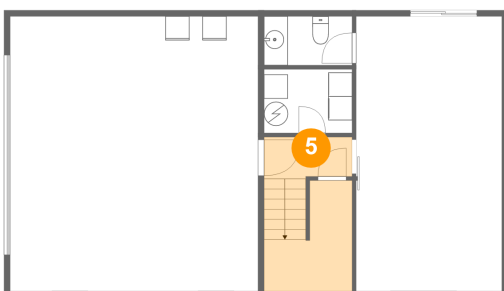

Dimensions: 7'4" x 4'1"
Area: 30 sq. ft
Counted as Living Area:
Yes

Heated: Yes
Finished: Yes
Enclosed: Yes
Contiguous:
Yes
Permitted: Yes
Wet Space: Yes
Addition: No
Conversion: No

4 Floor 1 - Utility

Dimensions: 7'4" x 5'4"
Area: 39 sq. ft
Counted as Living Area:
Yes

Heated: Yes
Finished: Yes
Enclosed: Yes
Contiguous:
Yes
Permitted: Yes
Wet Space: No
Addition: No
Conversion: No

5 Floor 1 - Hall

Dimensions: 7'4" x 12'10"
Area: 91 sq. ft
Counted as Living Area:
Yes

Heated: Yes
Finished: Yes
Enclosed: Yes
Contiguous:
Yes
Permitted: Yes
Wet Space: No
Addition: No
Conversion: No