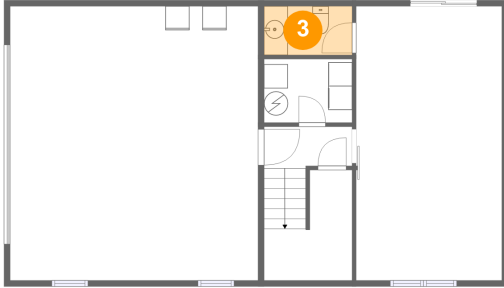

1823 Feather Road, Crofton, Vinton, Roanoke County, Virginia, United States, 24179

3 Floor 1 - Wc

Dimensions: 7'4" x 4'1"
Area: 30 sq. ft
Counted as Living Area:
Yes

Heated: Yes
Finished: Yes
Enclosed: Yes
Contiguous:
Yes
Permitted: Yes
Wet Space: Yes
Addition: No
Conversion: No