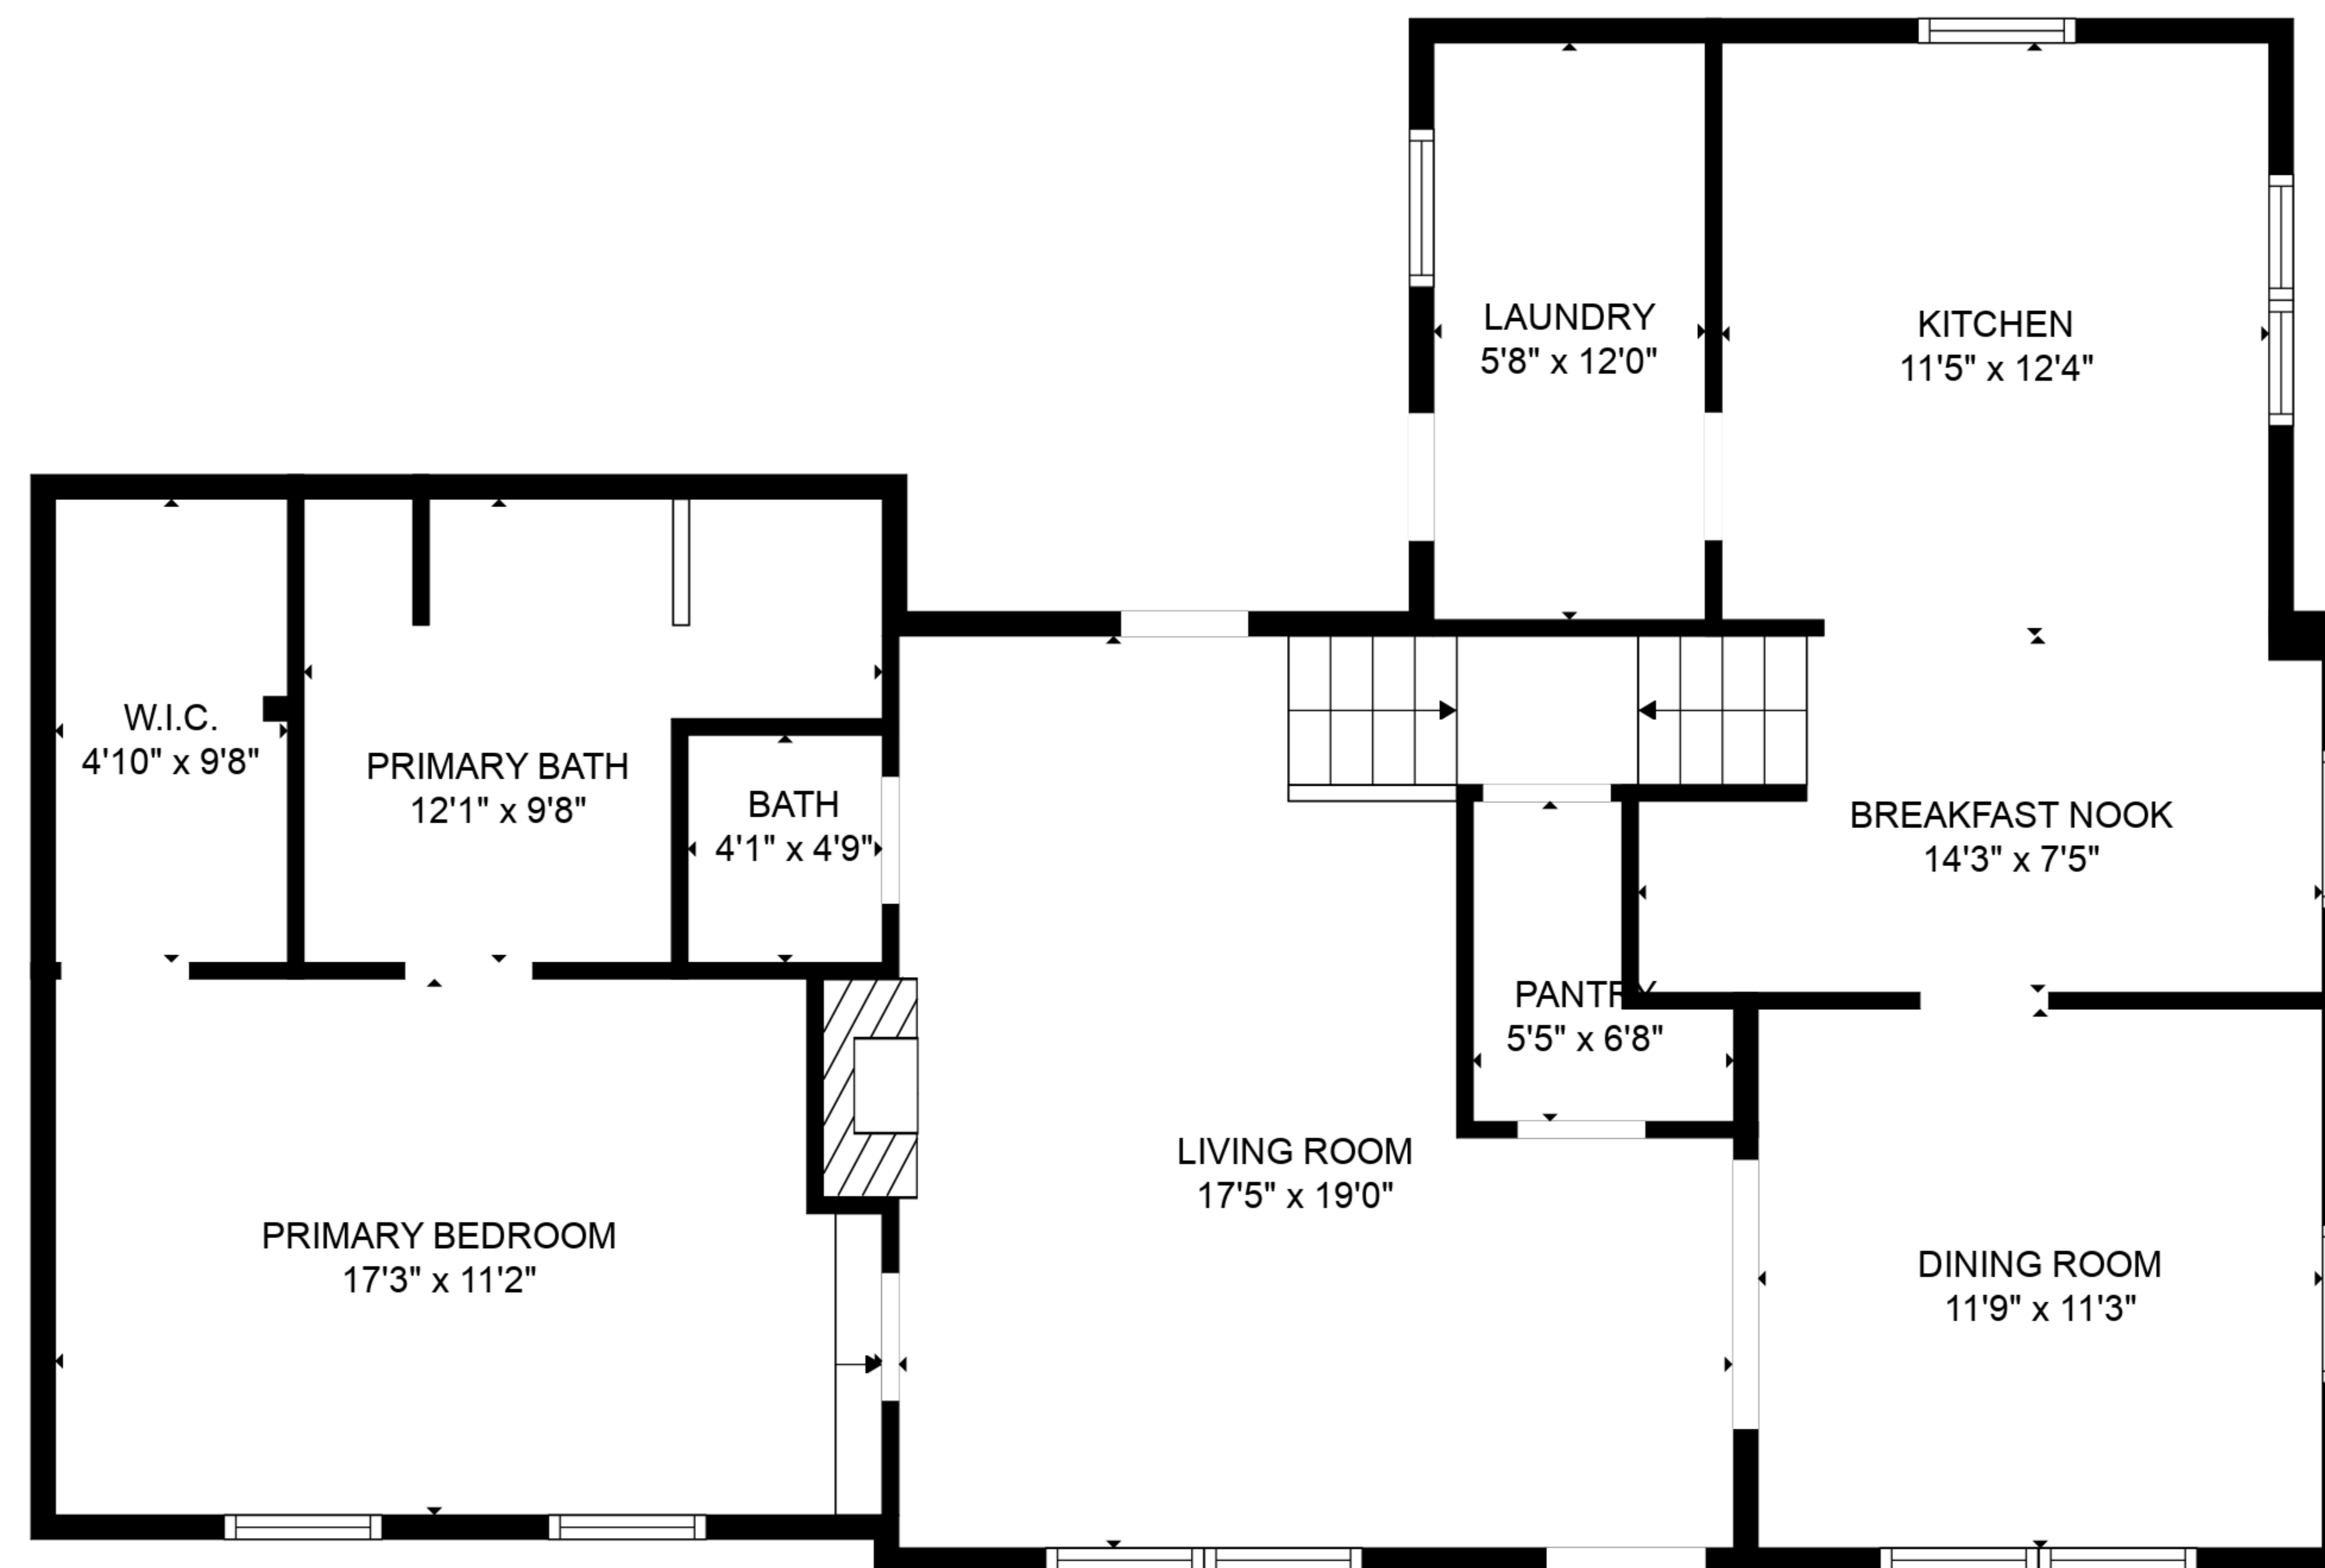

TOTAL: 1691 sq. ft

FLOOR 1: 1154 sq. ft, FLOOR 2: 537 sq. ft
EXCLUDED AREAS: LOW CEILING: 175 sq. ft

SIZES AND DIMENSIONS ARE APPROXIMATE. ACTUAL MAY VARY.

TOTAL: 1691 sq. ft
FLOOR 1: 1154 sq. ft, FLOOR 2: 537 sq. ft
EXCLUDED AREAS: LOW CEILING: 175 sq. ft

SIZES AND DIMENSIONS ARE APPROXIMATE. ACTUAL MAY VARY.

TOTAL: 1691 sq. ft
 FLOOR 1: 1154 sq. ft, FLOOR 2: 537 sq. ft
 EXCLUDED AREAS: LOW CEILING: 175 sq. ft

SIZES AND DIMENSIONS ARE APPROXIMATE. ACTUAL MAY VARY.