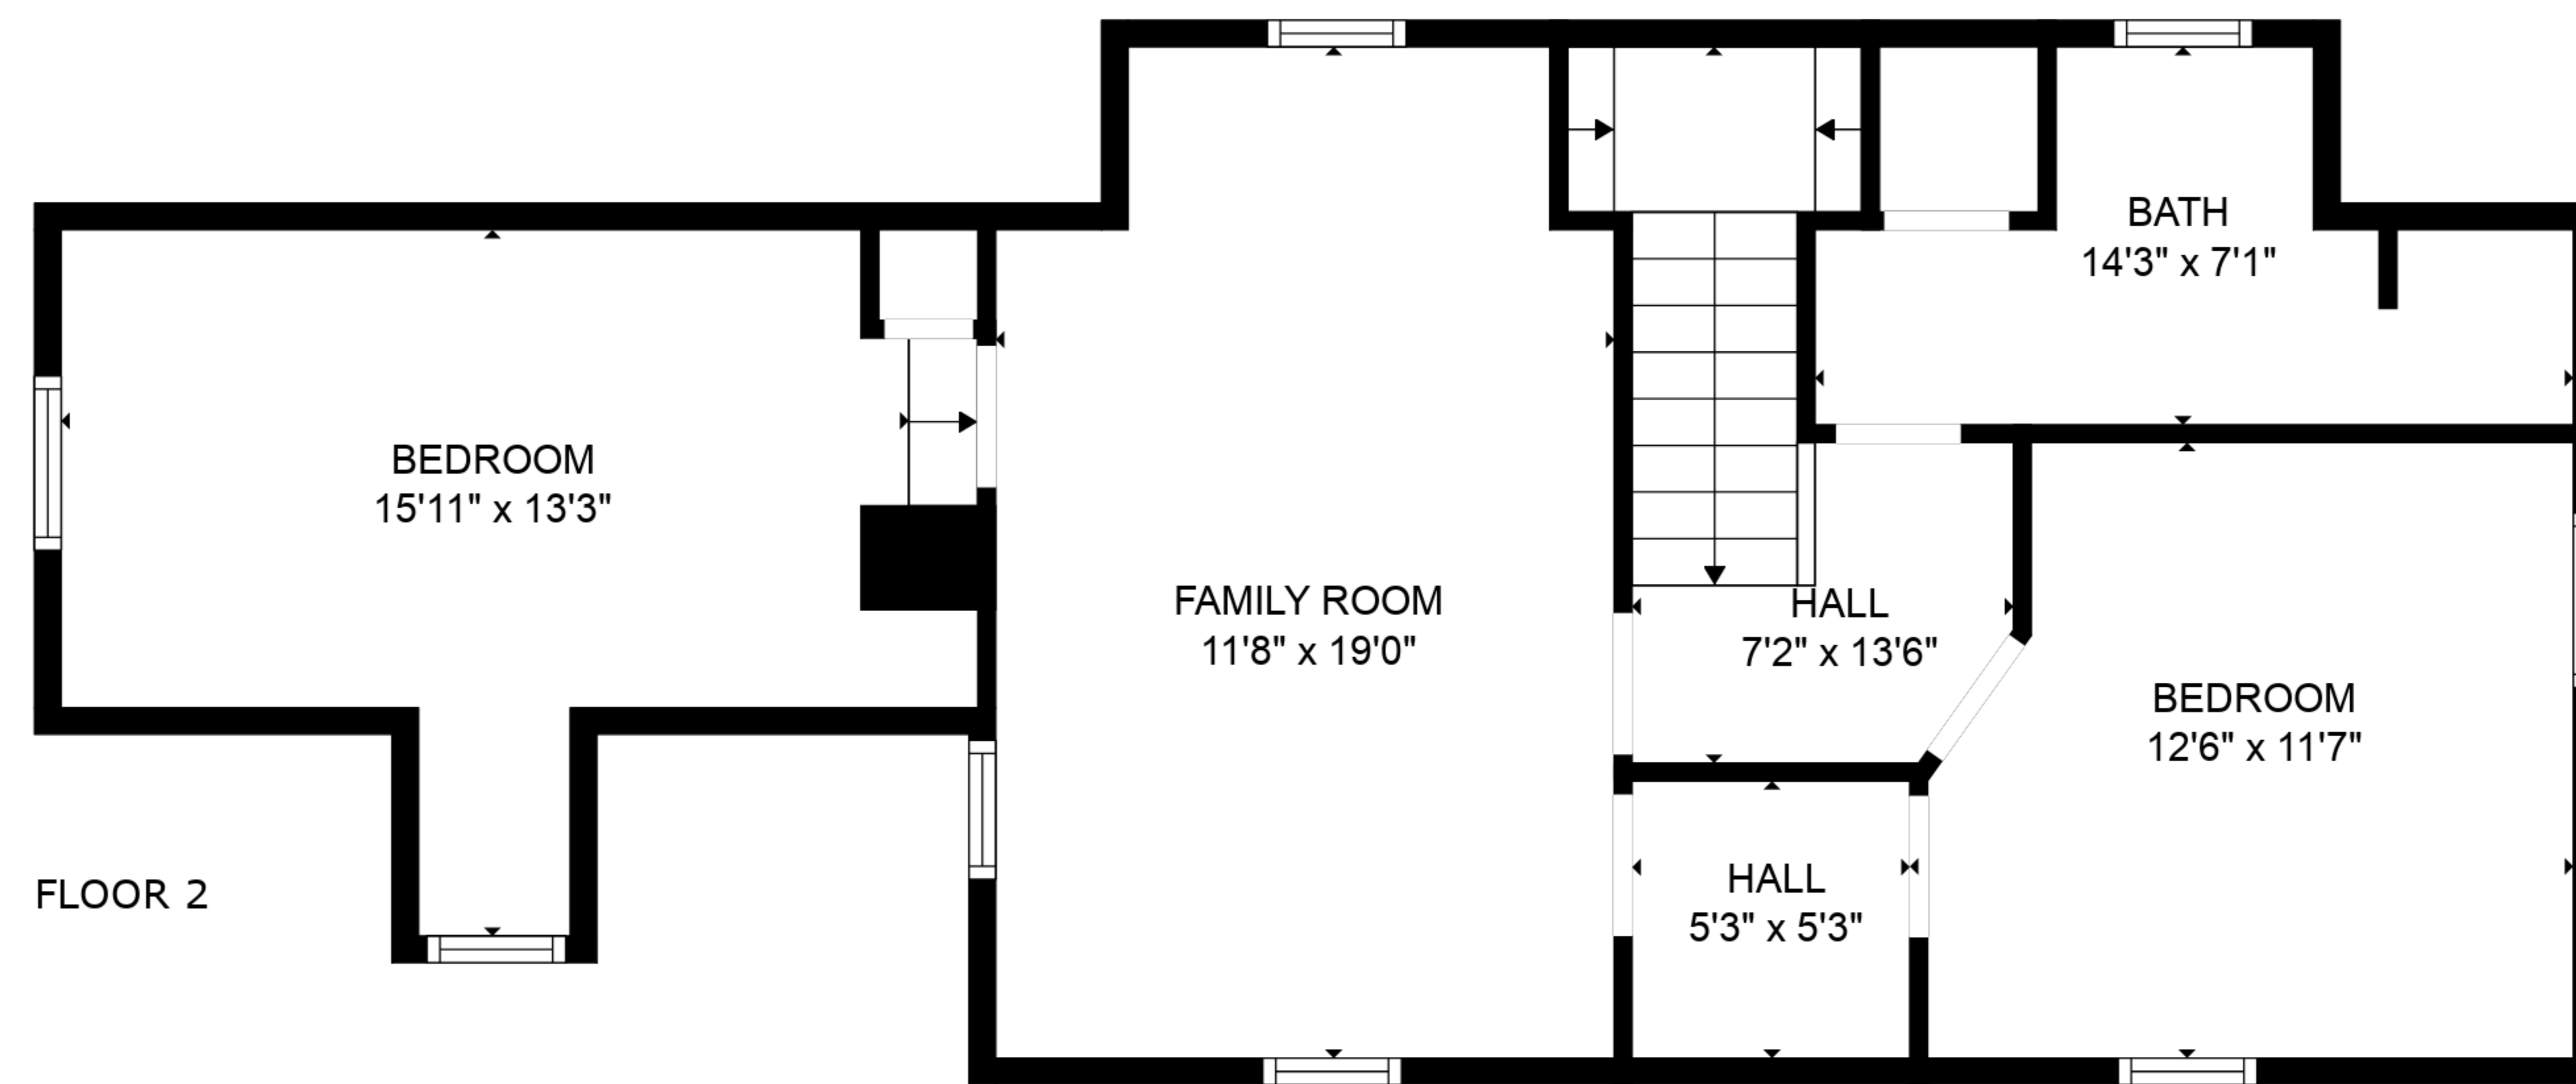

TOTAL: 1691 sq. ft

FLOOR 1: 1154 sq. ft, FLOOR 2: 537 sq. ft
EXCLUDED AREAS: LOW CEILING: 175 sq. ft

SIZES AND DIMENSIONS ARE APPROXIMATE. ACTUAL MAY VARY.

TOTAL: 1691 sq. ft
FLOOR 1: 1154 sq. ft, FLOOR 2: 537 sq. ft
EXCLUDED AREAS: LOW CEILING: 175 sq. ft

SIZES AND DIMENSIONS ARE APPROXIMATE. ACTUAL MAY VARY.

TOTAL: 1691 sq. ft
 FLOOR 1: 1154 sq. ft, FLOOR 2: 537 sq. ft
 EXCLUDED AREAS: LOW CEILING: 175 sq. ft

SIZES AND DIMENSIONS ARE APPROXIMATE. ACTUAL MAY VARY.