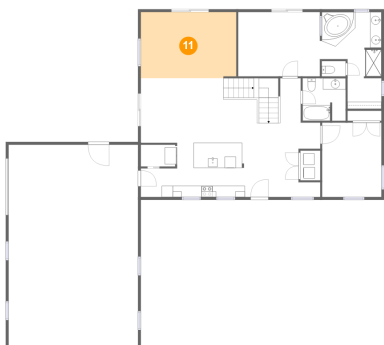

Heated: Yes
Finished: Yes
Enclosed: Yes
Contiguous:
Yes
Permitted: Yes
Wet Space: No
Addition: No
Conversion: No

7396 County Road 106, Wellington, Colorado 80549, United States

9 Floor 2 - Foyer

Dimensions: 13'5" x 9'7"
Area: 106 sq. ft
Counted as Living Area:
Yes

Heated: Yes
Finished: Yes
Enclosed: Yes
Contiguous:
Yes
Permitted: Yes
Wet Space: No
Addition: No
Conversion: No

10 Floor 2 - Garage

Dimensions: 23'0" x 35'11"
Area: 829 sq. ft
Counted as Living Area: No

Heated: No
Finished: No
Enclosed: Yes
Contiguous: Yes
Permitted: Yes
Wet Space: No
Addition: No
Conversion: No

11 Floor 2 - Living Room

Dimensions: 17'0" x 11'9"
Area: 199 sq. ft
Counted as Living Area:
Yes

Heated: Yes
Finished: Yes
Enclosed: Yes
Contiguous:
Yes
Permitted: Yes
Wet Space: No
Addition: No
Conversion: No

7396 County Road 106, Wellington, Colorado 80549, United States

12 Floor 2 - Laundry

Dimensions: 3'6" x 5'3"
Area: 19 sq. ft
Counted as Living Area:
Yes