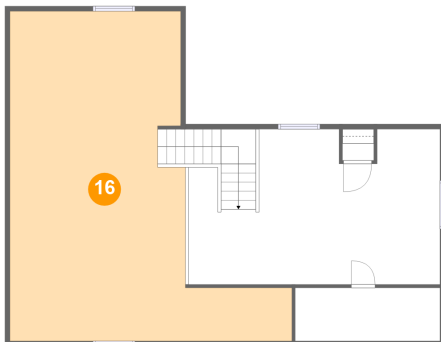

Heated: Yes
Finished: Yes
Enclosed: Yes
Contiguous:
Yes
Permitted: Yes
Wet Space: No
Addition: No
Conversion: No

**7396 County Road 106, Wellington, Colorado
80549, United States**

15 Floor 2 - W.i.c.

Dimensions: 6'0" x 5'5"
Area: 33 sq. ft
Counted as Living Area:
Yes

Heated: Yes
Finished: Yes
Enclosed: Yes
Contiguous:
Yes
Permitted: Yes
Wet Space: No
Addition: No
Conversion: No

16 Floor 3 - Open To Below

Dimensions: 28'1" x 32'10"
Area: 614 sq. ft
Counted as Living Area: No