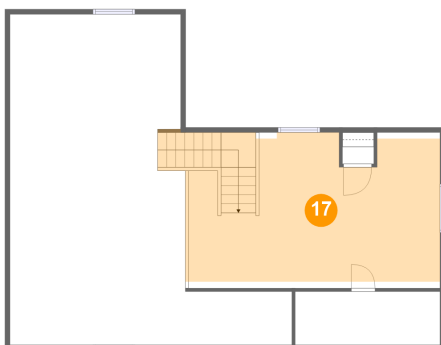

Heated: Yes
Finished: Yes
Enclosed: Yes
Contiguous:
Yes
Permitted: Yes
Wet Space: No
Addition: No
Conversion: No

**7396 County Road 106, Wellington, Colorado
80549, United States**

15 Floor 2 - W.i.c.

Dimensions: 6'0" x 5'5"
Area: 33 sq. ft
Counted as Living Area:
Yes

Heated: Yes
Finished: Yes
Enclosed: Yes
Contiguous:
Yes
Permitted: Yes
Wet Space: No
Addition: No
Conversion: No

16 Floor 3 - Open To Below

Dimensions: 28'1" x 32'10"
Area: 614 sq. ft
Counted as Living Area: No

Heated: No
Finished: No
Enclosed: No
Contiguous: Yes
Permitted: No
Wet Space: No
Addition: No
Conversion: No

17 Floor 3 - Bedroom

Dimensions: 25'1" x 15'5"
Area: 370 sq. ft
Counted as Living Area:
Yes

Heated: Yes
Finished: Yes
Enclosed: Yes
Contiguous:
Yes
Permitted: Yes
Wet Space: No
Addition: No
Conversion: No