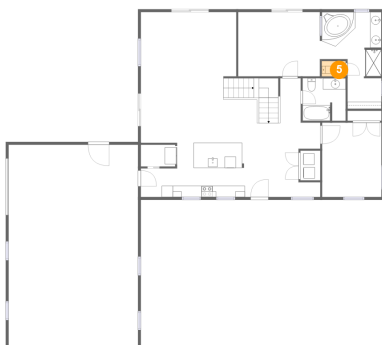

**7396 County Road 106, Wellington, Colorado
80549, United States**

3 Floor 2 - Primary Bath

Dimensions: 11'0" x 11'9"
Area: 108 sq. ft
Counted as Living Area:
Yes

Heated: Yes
Finished: Yes
Enclosed: Yes
Contiguous:
Yes
Permitted: Yes
Wet Space: Yes
Addition: No
Conversion: No

5 Floor 2 - Wc

Dimensions: 4'3" x 2'8"
Area: 12 sq. ft
Counted as Living Area:
Yes

Heated: Yes
Finished: Yes
Enclosed: Yes
Contiguous:
Yes
Permitted: Yes
Wet Space: Yes
Addition: No
Conversion: No

7396 County Road 106, Wellington, Colorado 80549, United States