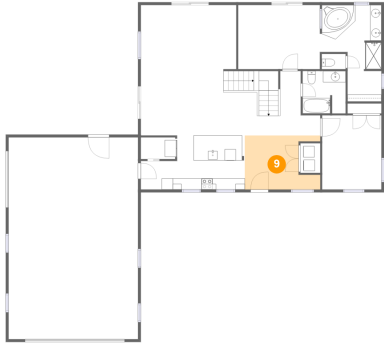

Dimensions: 10'1" x 7'8"
Area: 115 sq. ft
Counted as Living Area:
Yes

Heated: Yes
Finished: Yes
Enclosed: Yes
Contiguous:
Yes
Permitted: Yes
Wet Space: No
Addition: No
Conversion: No

8 Floor 2 - Hall

Dimensions: 7'2" x 11'6"
Area: 54 sq. ft
Counted as Living Area:
Yes

Heated: Yes
Finished: Yes
Enclosed: Yes
Contiguous:
Yes
Permitted: Yes
Wet Space: No
Addition: No
Conversion: No

7396 County Road 106, Wellington, Colorado 80549, United States

9 Floor 2 - Foyer

Dimensions: 13'5" x 9'7"
Area: 106 sq. ft
Counted as Living Area:
Yes