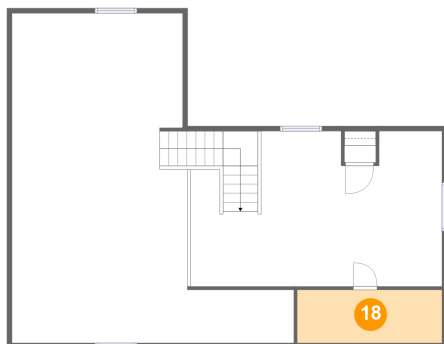

Heated: No
Finished: No
Enclosed: No
Contiguous: Yes
Permitted: No
Wet Space: No
Addition: No
Conversion: No

17 Floor 3 - Bedroom

Dimensions: 25'1" x 15'5"
Area: 370 sq. ft
Counted as Living Area:
Yes

Heated: Yes
Finished: Yes
Enclosed: Yes
Contiguous:
Yes
Permitted: Yes
Wet Space: No
Addition: No
Conversion: No

7396 County Road 106, Wellington, Colorado 80549, United States

18 Floor 3 - Room

Dimensions: 14'5" x 5'4"
Area: 76 sq. ft
Counted as Living Area: No

Heated: Yes
Finished: Yes
Enclosed: Yes
Contiguous: Yes
Permitted: Yes
Wet Space: No
Addition: No
Conversion: No