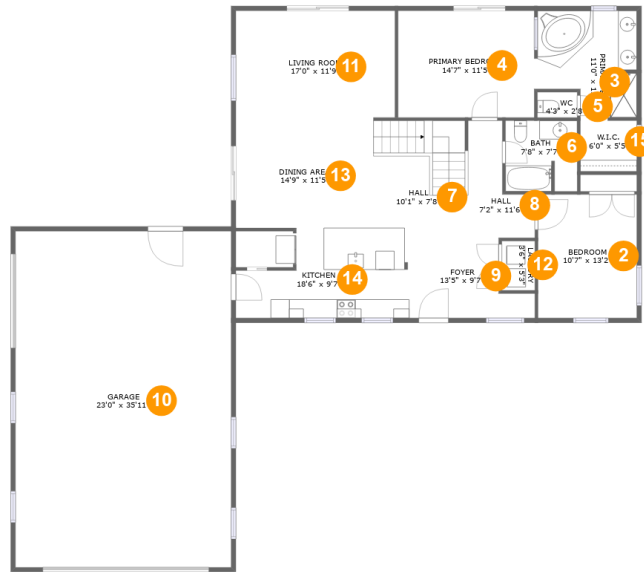

7396 County Road 106, Wellington, Colorado 80549, United States

Room Dimensions

Floor 1

Total sqft: 1442

Living area: 0

#	Room name	Dimensions	Area (sqft)	Counted as Living Area
1	Basement	41'7" x 32'10"	1366 sq. ft	No

**7396 County Road 106, Wellington, Colorado
80549, United States**

Room Dimensions

Floor 2

Total sqft: 2368

Living area: 1484

#	Room name	Dimensions	Area (sqft)	Counted as Living Area
2	Bedroom	10'7" x 13'2"	139 sq. ft	Yes
3	Primary Bath	11'0" x 11'9"	108 sq. ft	Yes
4	Primary Bedroom	14'7" x 11'5"	166 sq. ft	Yes
5	Wc	4'3" x 2'8"	12 sq. ft	Yes
6	Bath	7'8" x 7'7"	57 sq. ft	Yes
7	Hall	10'1" x 7'8"	115 sq. ft	Yes
8	Hall	7'2" x 11'6"	54 sq. ft	Yes
9	Foyer	13'5" x 9'7"	106 sq. ft	Yes
10	Garage	23'0" x 35'11"	829 sq. ft	No
11	Living Room	17'0" x 11'9"	199 sq. ft	Yes
12	Laundry	3'6" x 5'3"	19 sq. ft	Yes

**7396 County Road 106, Wellington, Colorado
80549, United States**

#	Room name	Dimensions	Area (sqft)	Counted as Living Area
13	Dining Area	14'9" x 11'5"	169 sq. ft	Yes
14	Kitchen	18'6" x 9'7"	174 sq. ft	Yes
15	W.i.c.	6'0" x 5'5"	33 sq. ft	Yes

**7396 County Road 106, Wellington, Colorado
80549, United States****Room Dimensions****Floor 3****Total sqft: 1181****Living area: 399**

#	Room name	Dimensions	Area (sqft)	Counted as Living Area
16	Open To Below	28'1" x 32'10"	614 sq. ft	No
17	Bedroom	25'1" x 15'5"	370 sq. ft	Yes
18	Room	14'5" x 5'4"	76 sq. ft	No