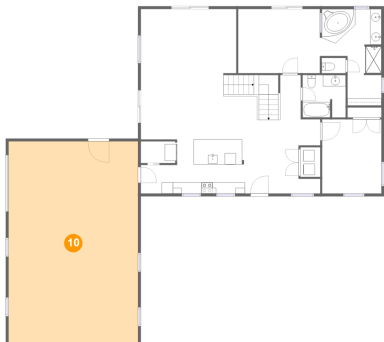

10 Floor 2 - Garage

Dimensions: 23'0" x 35'11"
Area: 829 sq. ft
Counted as Living Area: No

Heated: No
Finished: No
Enclosed: Yes
Contiguous: Yes
Permitted: Yes
Wet Space: No
Addition: No
Conversion: No