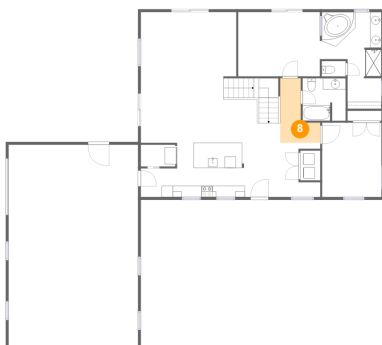

8 Floor 2 - Hall

Dimensions: 7'2" x 11'6"
Area: 54 sq. ft
Counted as Living Area:
Yes

Heated: Yes
Finished: Yes
Enclosed: Yes
Contiguous:
Yes
Permitted: Yes
Wet Space: No
Addition: No
Conversion: No