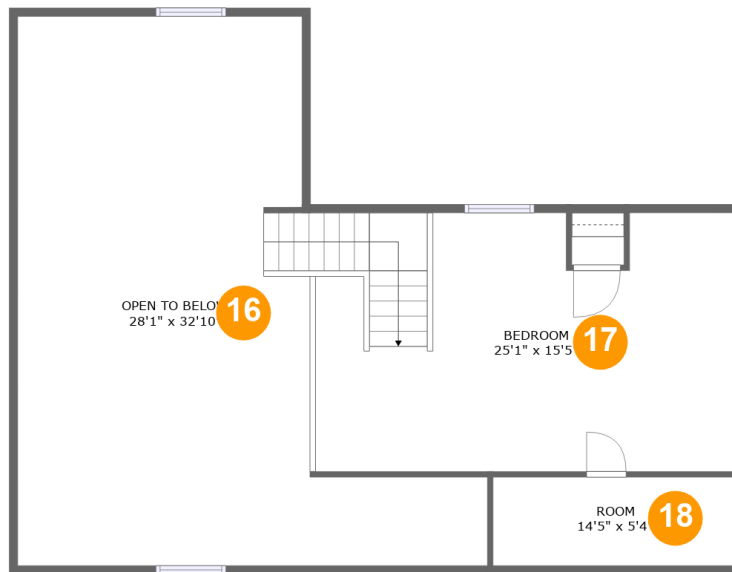

7396 County Road 106, Wellington, Colorado 80549, United States

Room Dimensions

Floor 1

Total sqft: 1442

Living area: 0

#	Room name	Dimensions	Area (sqft)	Counted as Living Area
1	Basement	41'7" x 32'10"	1366 sq. ft	No

**7396 County Road 106, Wellington, Colorado
80549, United States**

Room Dimensions

Floor 2

Total sqft: 2368

Living area: 1484

#	Room name	Dimensions	Area (sqft)	Counted as Living Area
2	Bedroom	10'7" x 13'2"	139 sq. ft	Yes
3	Primary Bath	11'0" x 11'9"	108 sq. ft	Yes
4	Primary Bedroom	14'7" x 11'5"	166 sq. ft	Yes
5	Wc	4'3" x 2'8"	12 sq. ft	Yes
6	Bath	7'8" x 7'7"	57 sq. ft	Yes
7	Hall	10'1" x 7'8"	115 sq. ft	Yes
8	Hall	7'2" x 11'6"	54 sq. ft	Yes
9	Foyer	13'5" x 9'7"	106 sq. ft	Yes
10	Garage	23'0" x 35'11"	829 sq. ft	No
11	Living Room	17'0" x 11'9"	199 sq. ft	Yes
12	Laundry	3'6" x 5'3"	19 sq. ft	Yes

**7396 County Road 106, Wellington, Colorado
80549, United States**

#	Room name	Dimensions	Area (sqft)	Counted as Living Area
13	Dining Area	14'9" x 11'5"	169 sq. ft	Yes
14	Kitchen	18'6" x 9'7"	174 sq. ft	Yes
15	W.i.c.	6'0" x 5'5"	33 sq. ft	Yes

**7396 County Road 106, Wellington, Colorado
80549, United States****Room Dimensions****Floor 3****Total sqft: 1181****Living area: 399**

#	Room name	Dimensions	Area (sqft)	Counted as Living Area
16	Open To Below	28'1" x 32'10"	614 sq. ft	No
17	Bedroom	25'1" x 15'5"	370 sq. ft	Yes
18	Room	14'5" x 5'4"	76 sq. ft	No