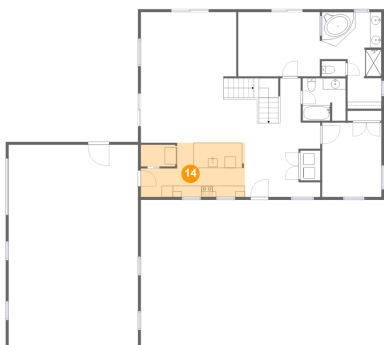

14 Floor 2 - Kitchen

Dimensions: 18'6" x 9'7"
Area: 174 sq. ft
Counted as Living Area:
Yes

Heated: Yes
Finished: Yes
Enclosed: Yes
Contiguous:
Yes
Permitted: Yes
Wet Space: No
Addition: No
Conversion: No