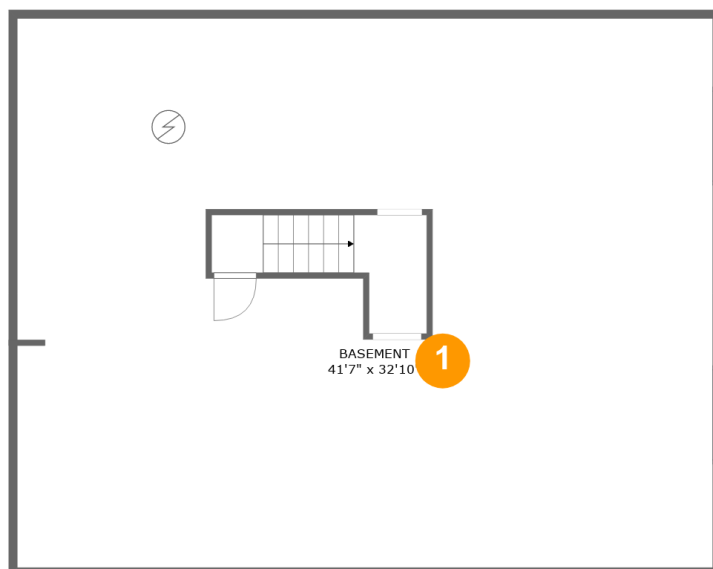

7396 County Road 106, Wellington, Colorado 80549, United States

Room Dimensions

Floor 1

Total sqft: 1442

Living area: 0

#	Room name	Dimensions	Area (sqft)	Counted as Living Area
1	Basement	41'7" x 32'10"	1366 sq. ft	No

**7396 County Road 106, Wellington, Colorado
80549, United States**

Room Dimensions

Floor 2

Total sqft: 2368

Living area: 1484

#	Room name	Dimensions	Area (sqft)	Counted as Living Area
2	Bedroom	10'7" x 13'2"	139 sq. ft	Yes
3	Primary Bath	11'0" x 11'9"	108 sq. ft	Yes
4	Primary Bedroom	14'7" x 11'5"	166 sq. ft	Yes
5	Wc	4'3" x 2'8"	12 sq. ft	Yes
6	Bath	7'8" x 7'7"	57 sq. ft	Yes
7	Hall	10'1" x 7'8"	115 sq. ft	Yes
8	Hall	7'2" x 11'6"	54 sq. ft	Yes
9	Foyer	13'5" x 9'7"	106 sq. ft	Yes
10	Garage	23'0" x 35'11"	829 sq. ft	No
11	Living Room	17'0" x 11'9"	199 sq. ft	Yes
12	Laundry	3'6" x 5'3"	19 sq. ft	Yes