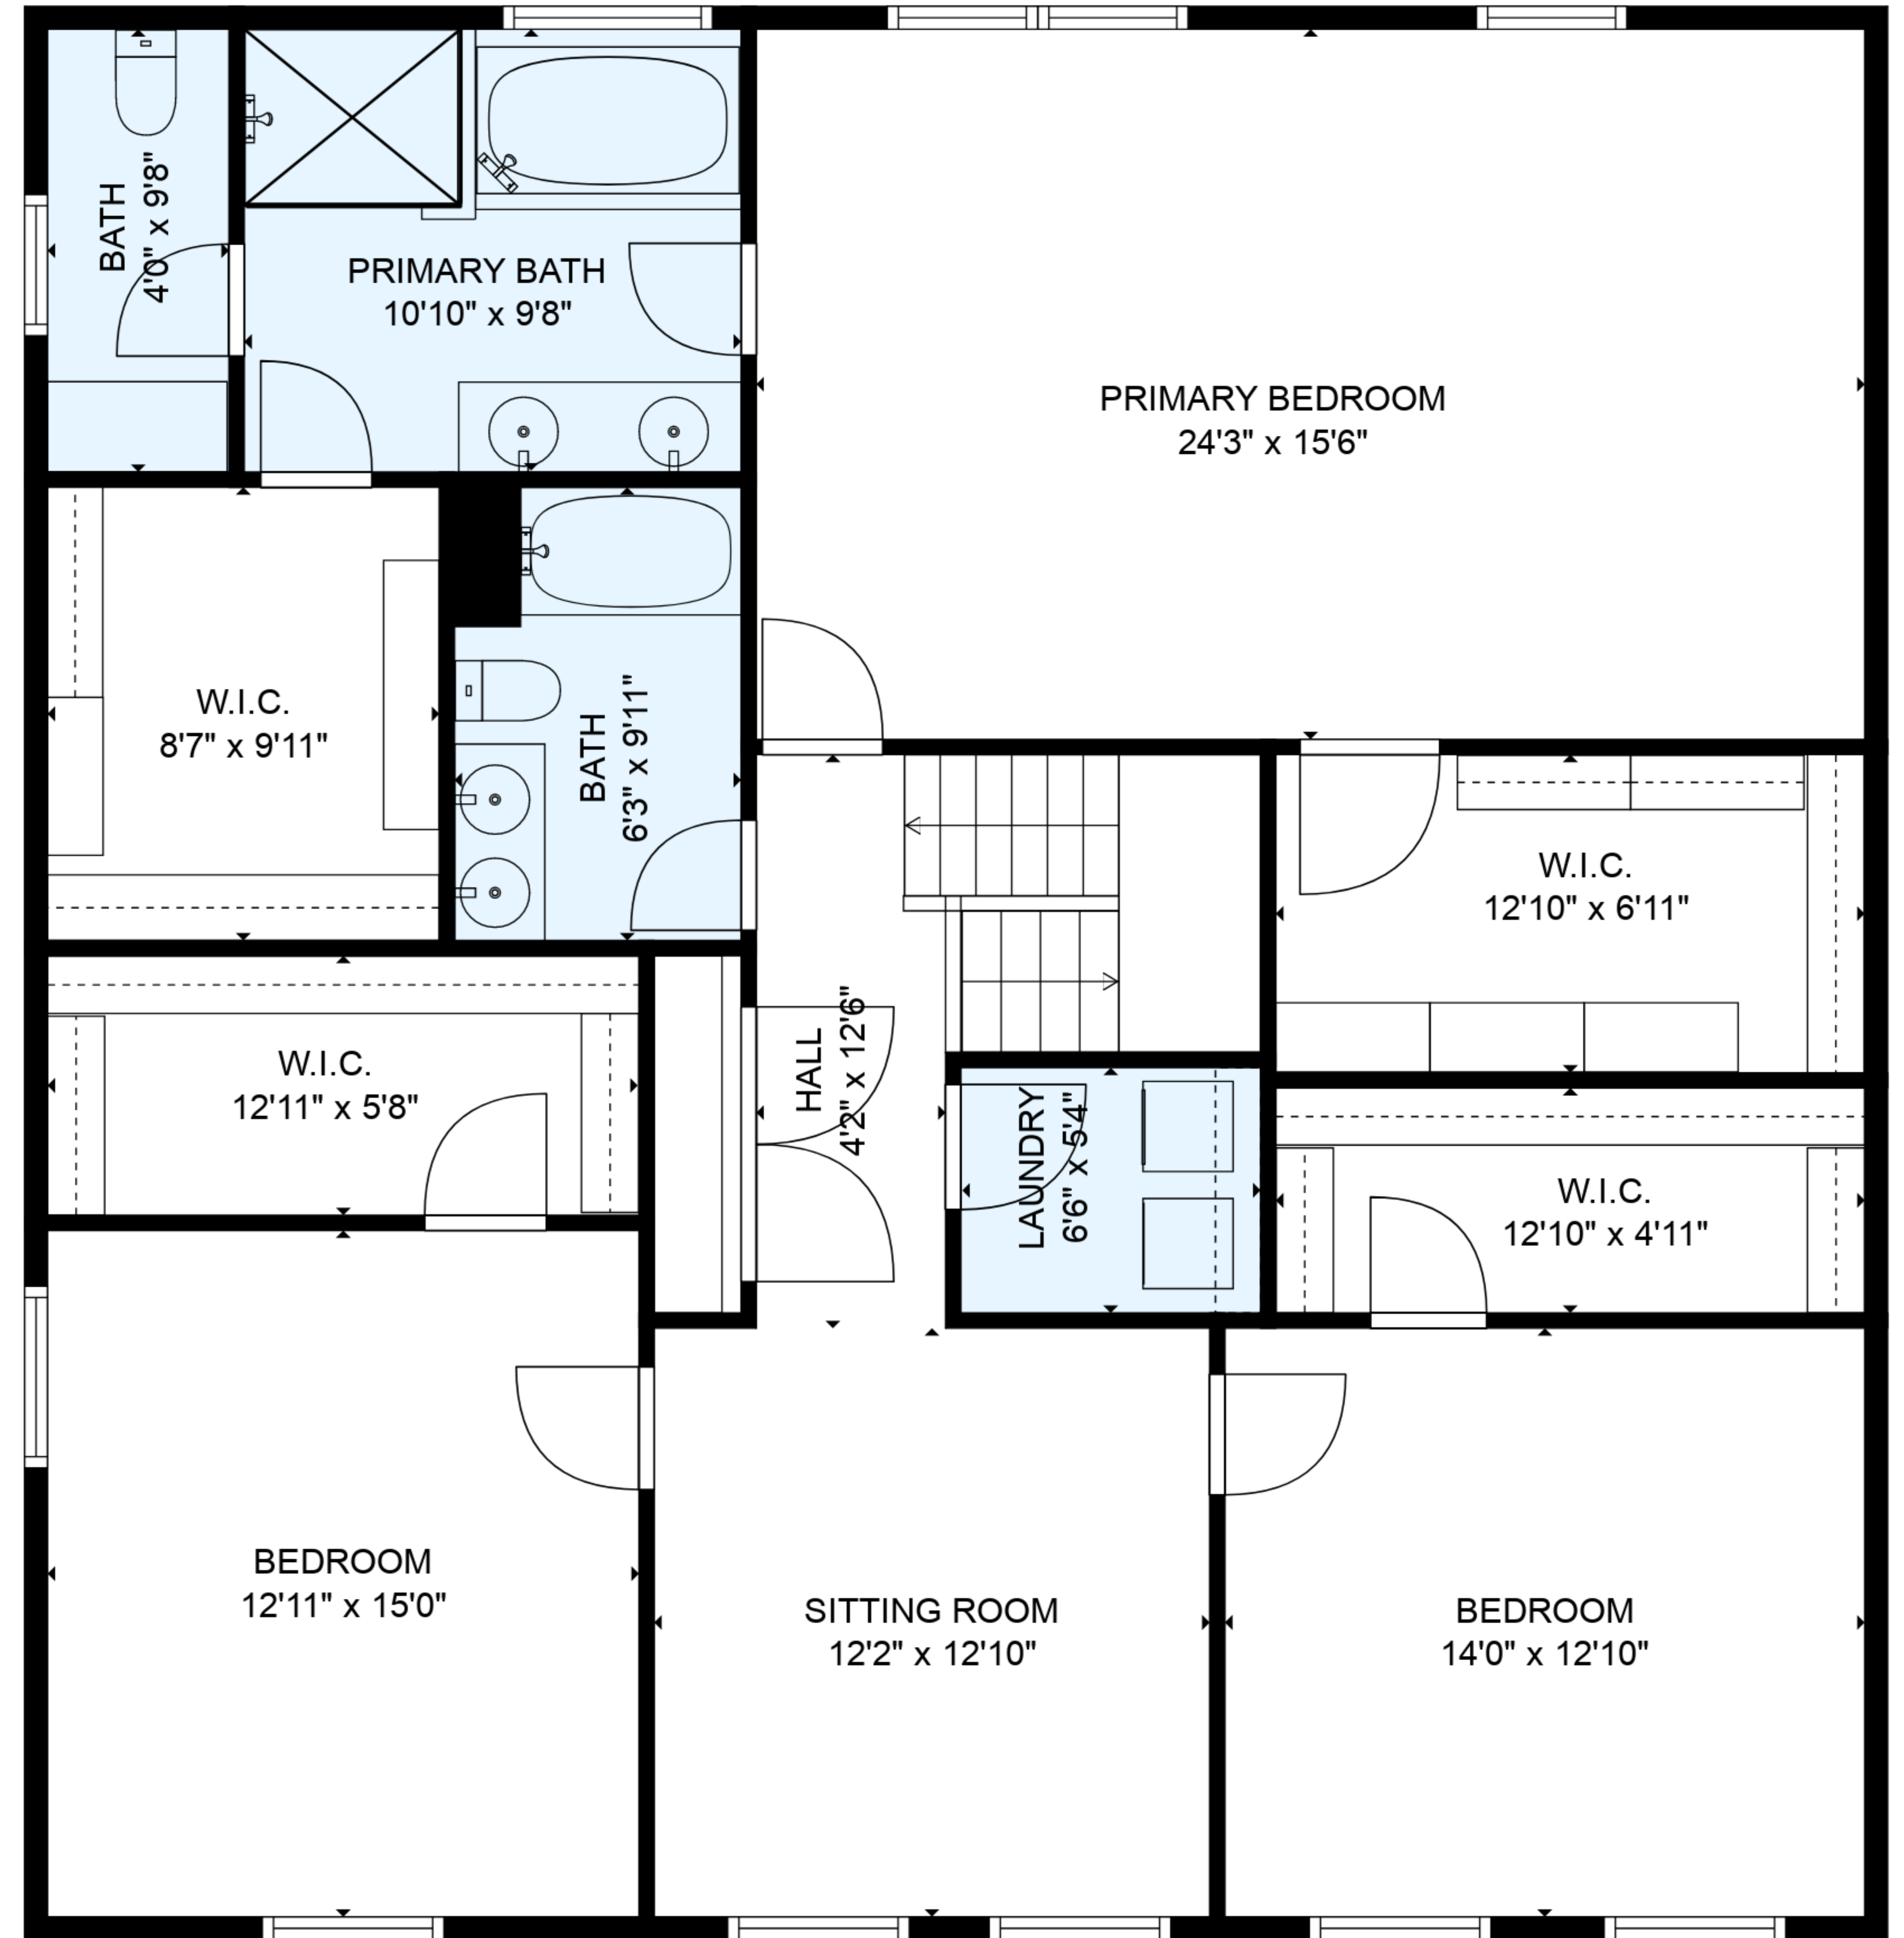

ESTIMATED AREAS

GLA FLOOR 1: 1555 sq. ft EXCLUDED AREAS 465 sq. ft

GLA FLOOR 2: 1719 sq. ft EXCLUDED AREAS 0 sq. ft

Total GLA 3274 sq. ft, total area 3739 sq. ft

ESTIMATED AREAS

GLA FLOOR 1: 1555 sq. ft EXCLUDED AREAS 465 sq. ft

GLA FLOOR 2: 1719 sq. ft EXCLUDED AREAS 0 sq. ft

Total GLA 3274 sq. ft, total area 3739 sq. ft

FLOOR 1

FLOOR 2

ESTIMATED AREAS

GLA FLOOR 1: 1555 sq. ft EXCLUDED AREAS 465 sq. ft
 GLA FLOOR 2: 1719 sq. ft EXCLUDED AREAS 0 sq. ft
 Total GLA 3274 sq. ft, total area 3739 sq. ft