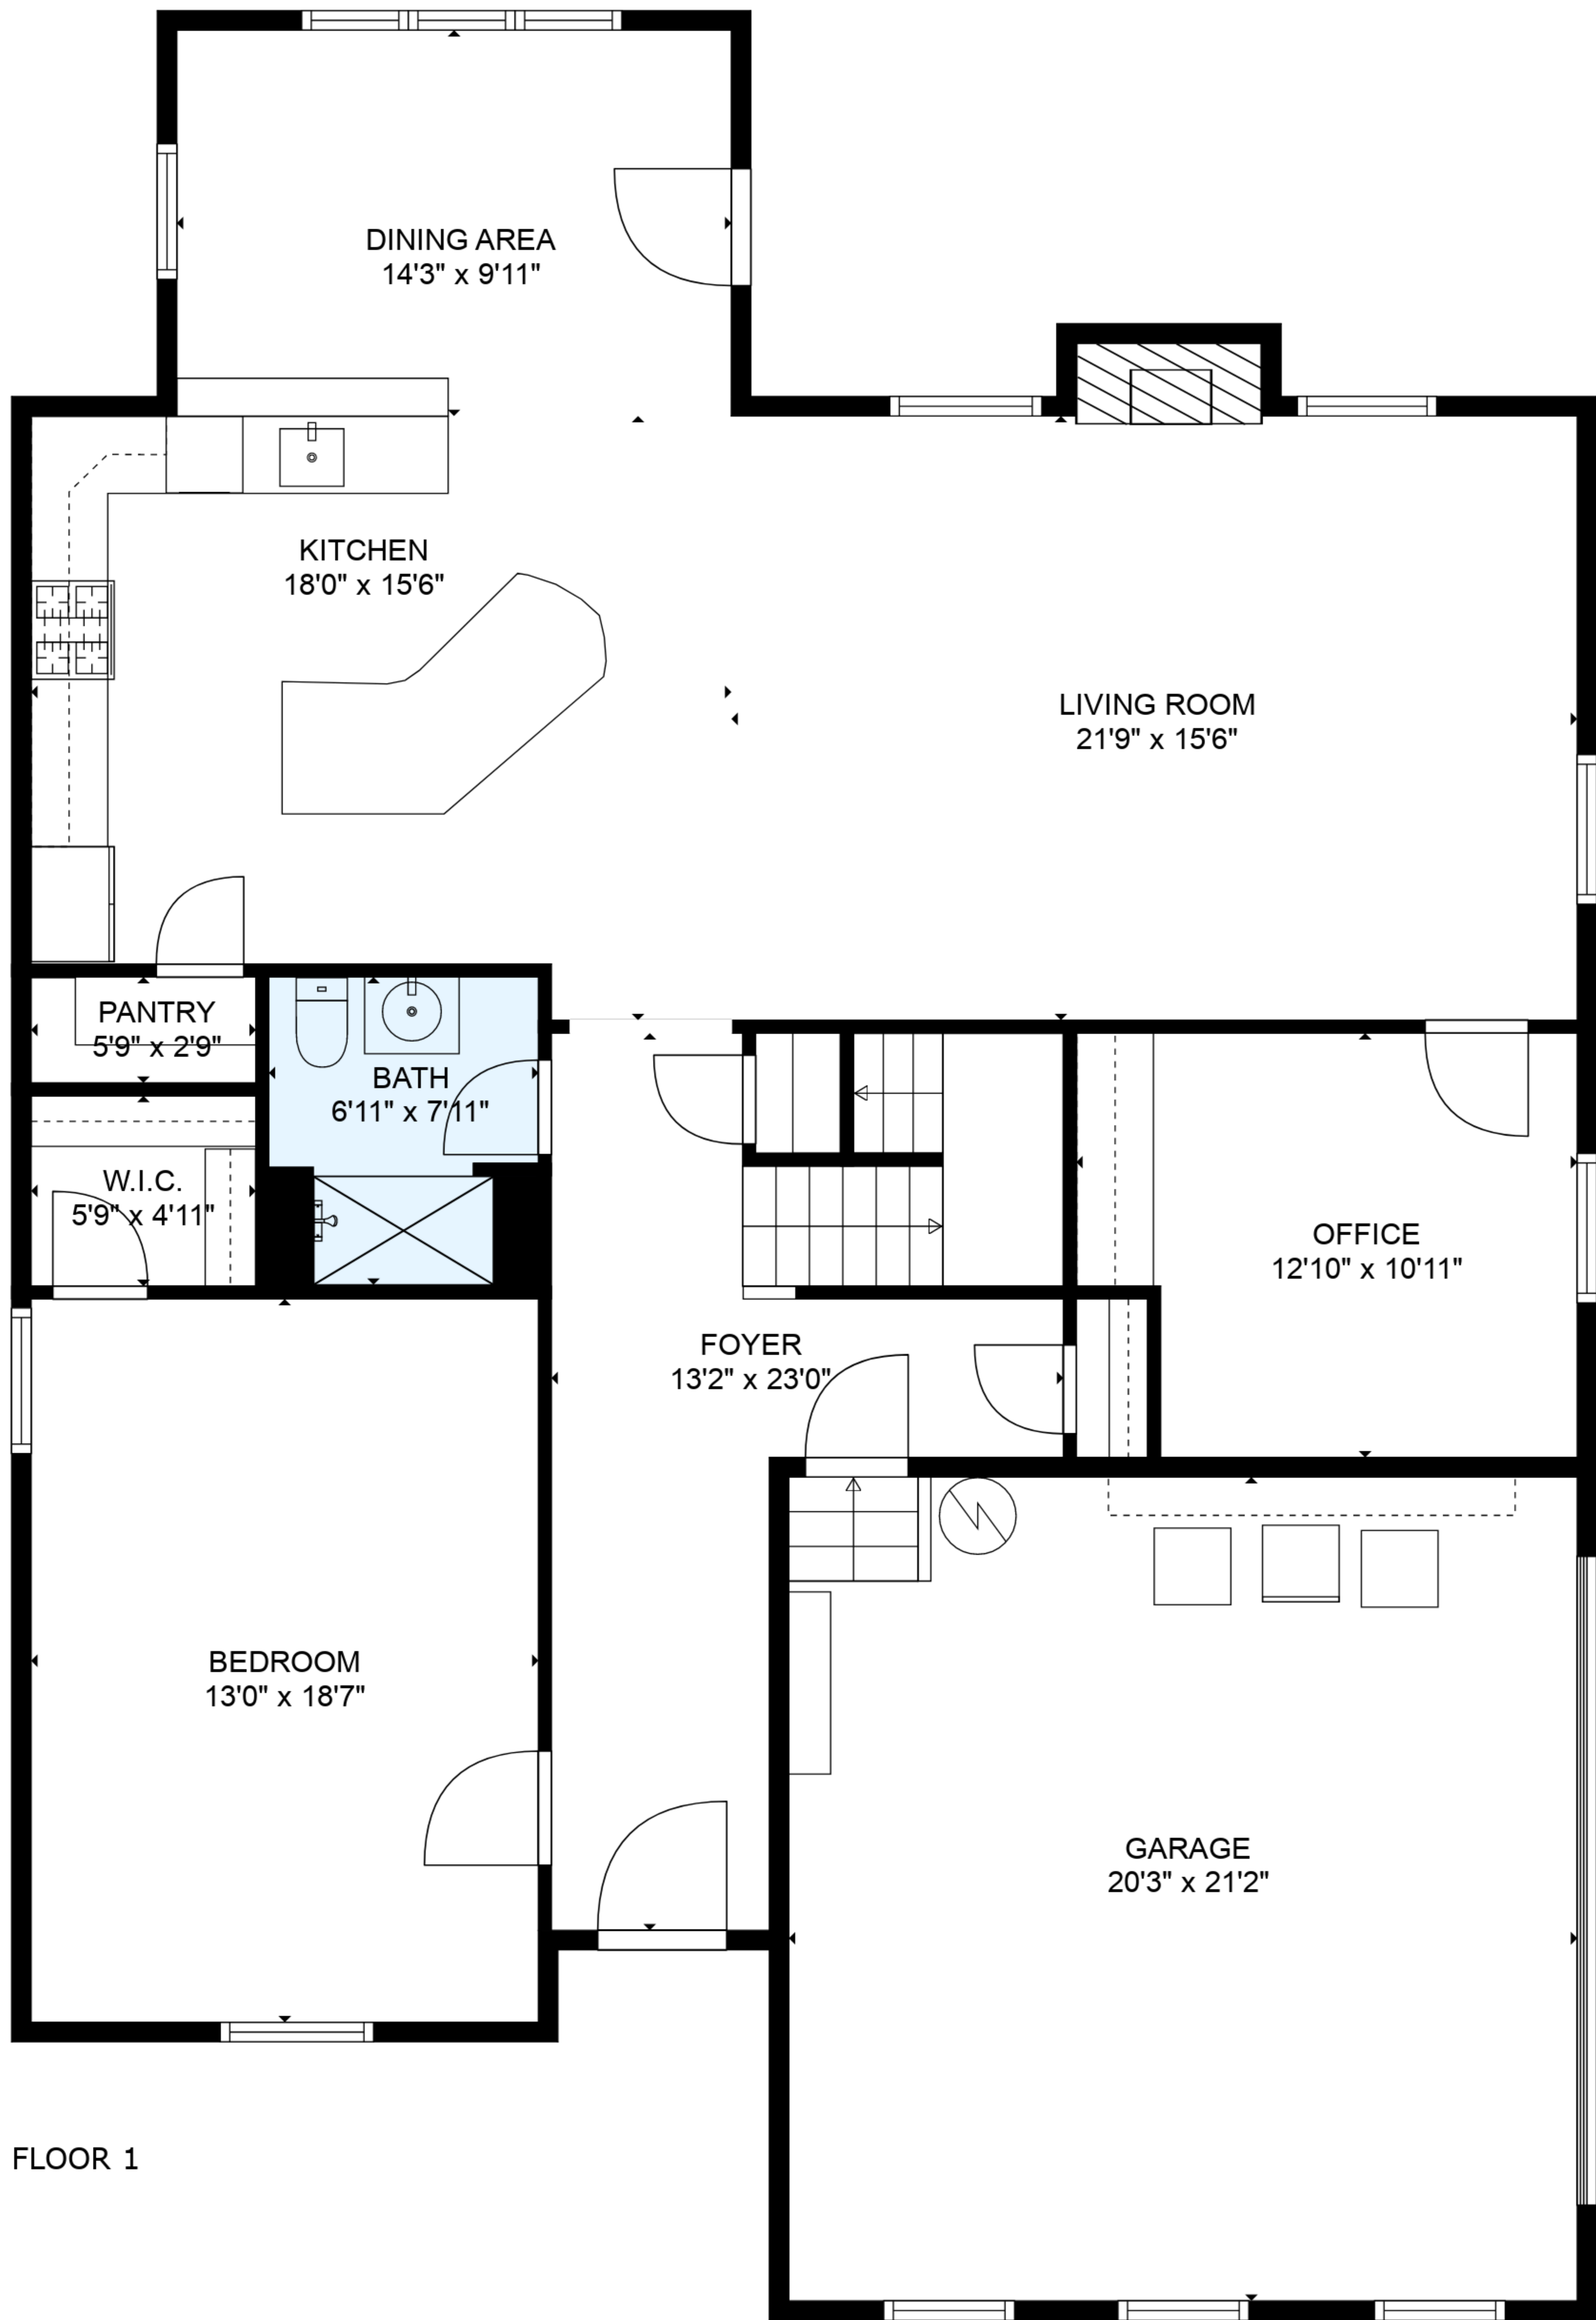

ESTIMATED AREAS

GLA FLOOR 1: 1555 sq. ft EXCLUDED AREAS 465 sq. ft

GLA FLOOR 2: 1719 sq. ft EXCLUDED AREAS 0 sq. ft

Total GLA 3274 sq. ft, total area 3739 sq. ft

ESTIMATED AREAS

GLA FLOOR 1: 1555 sq. ft EXCLUDED AREAS 465 sq. ft

GLA FLOOR 2: 1719 sq. ft EXCLUDED AREAS 0 sq. ft

Total GLA 3274 sq. ft, total area 3739 sq. ft

FLOOR 1

FLOOR 2

ESTIMATED AREAS

GLA FLOOR 1: 1555 sq. ft EXCLUDED AREAS 465 sq. ft
 GLA FLOOR 2: 1719 sq. ft EXCLUDED AREAS 0 sq. ft
 Total GLA 3274 sq. ft, total area 3739 sq. ft