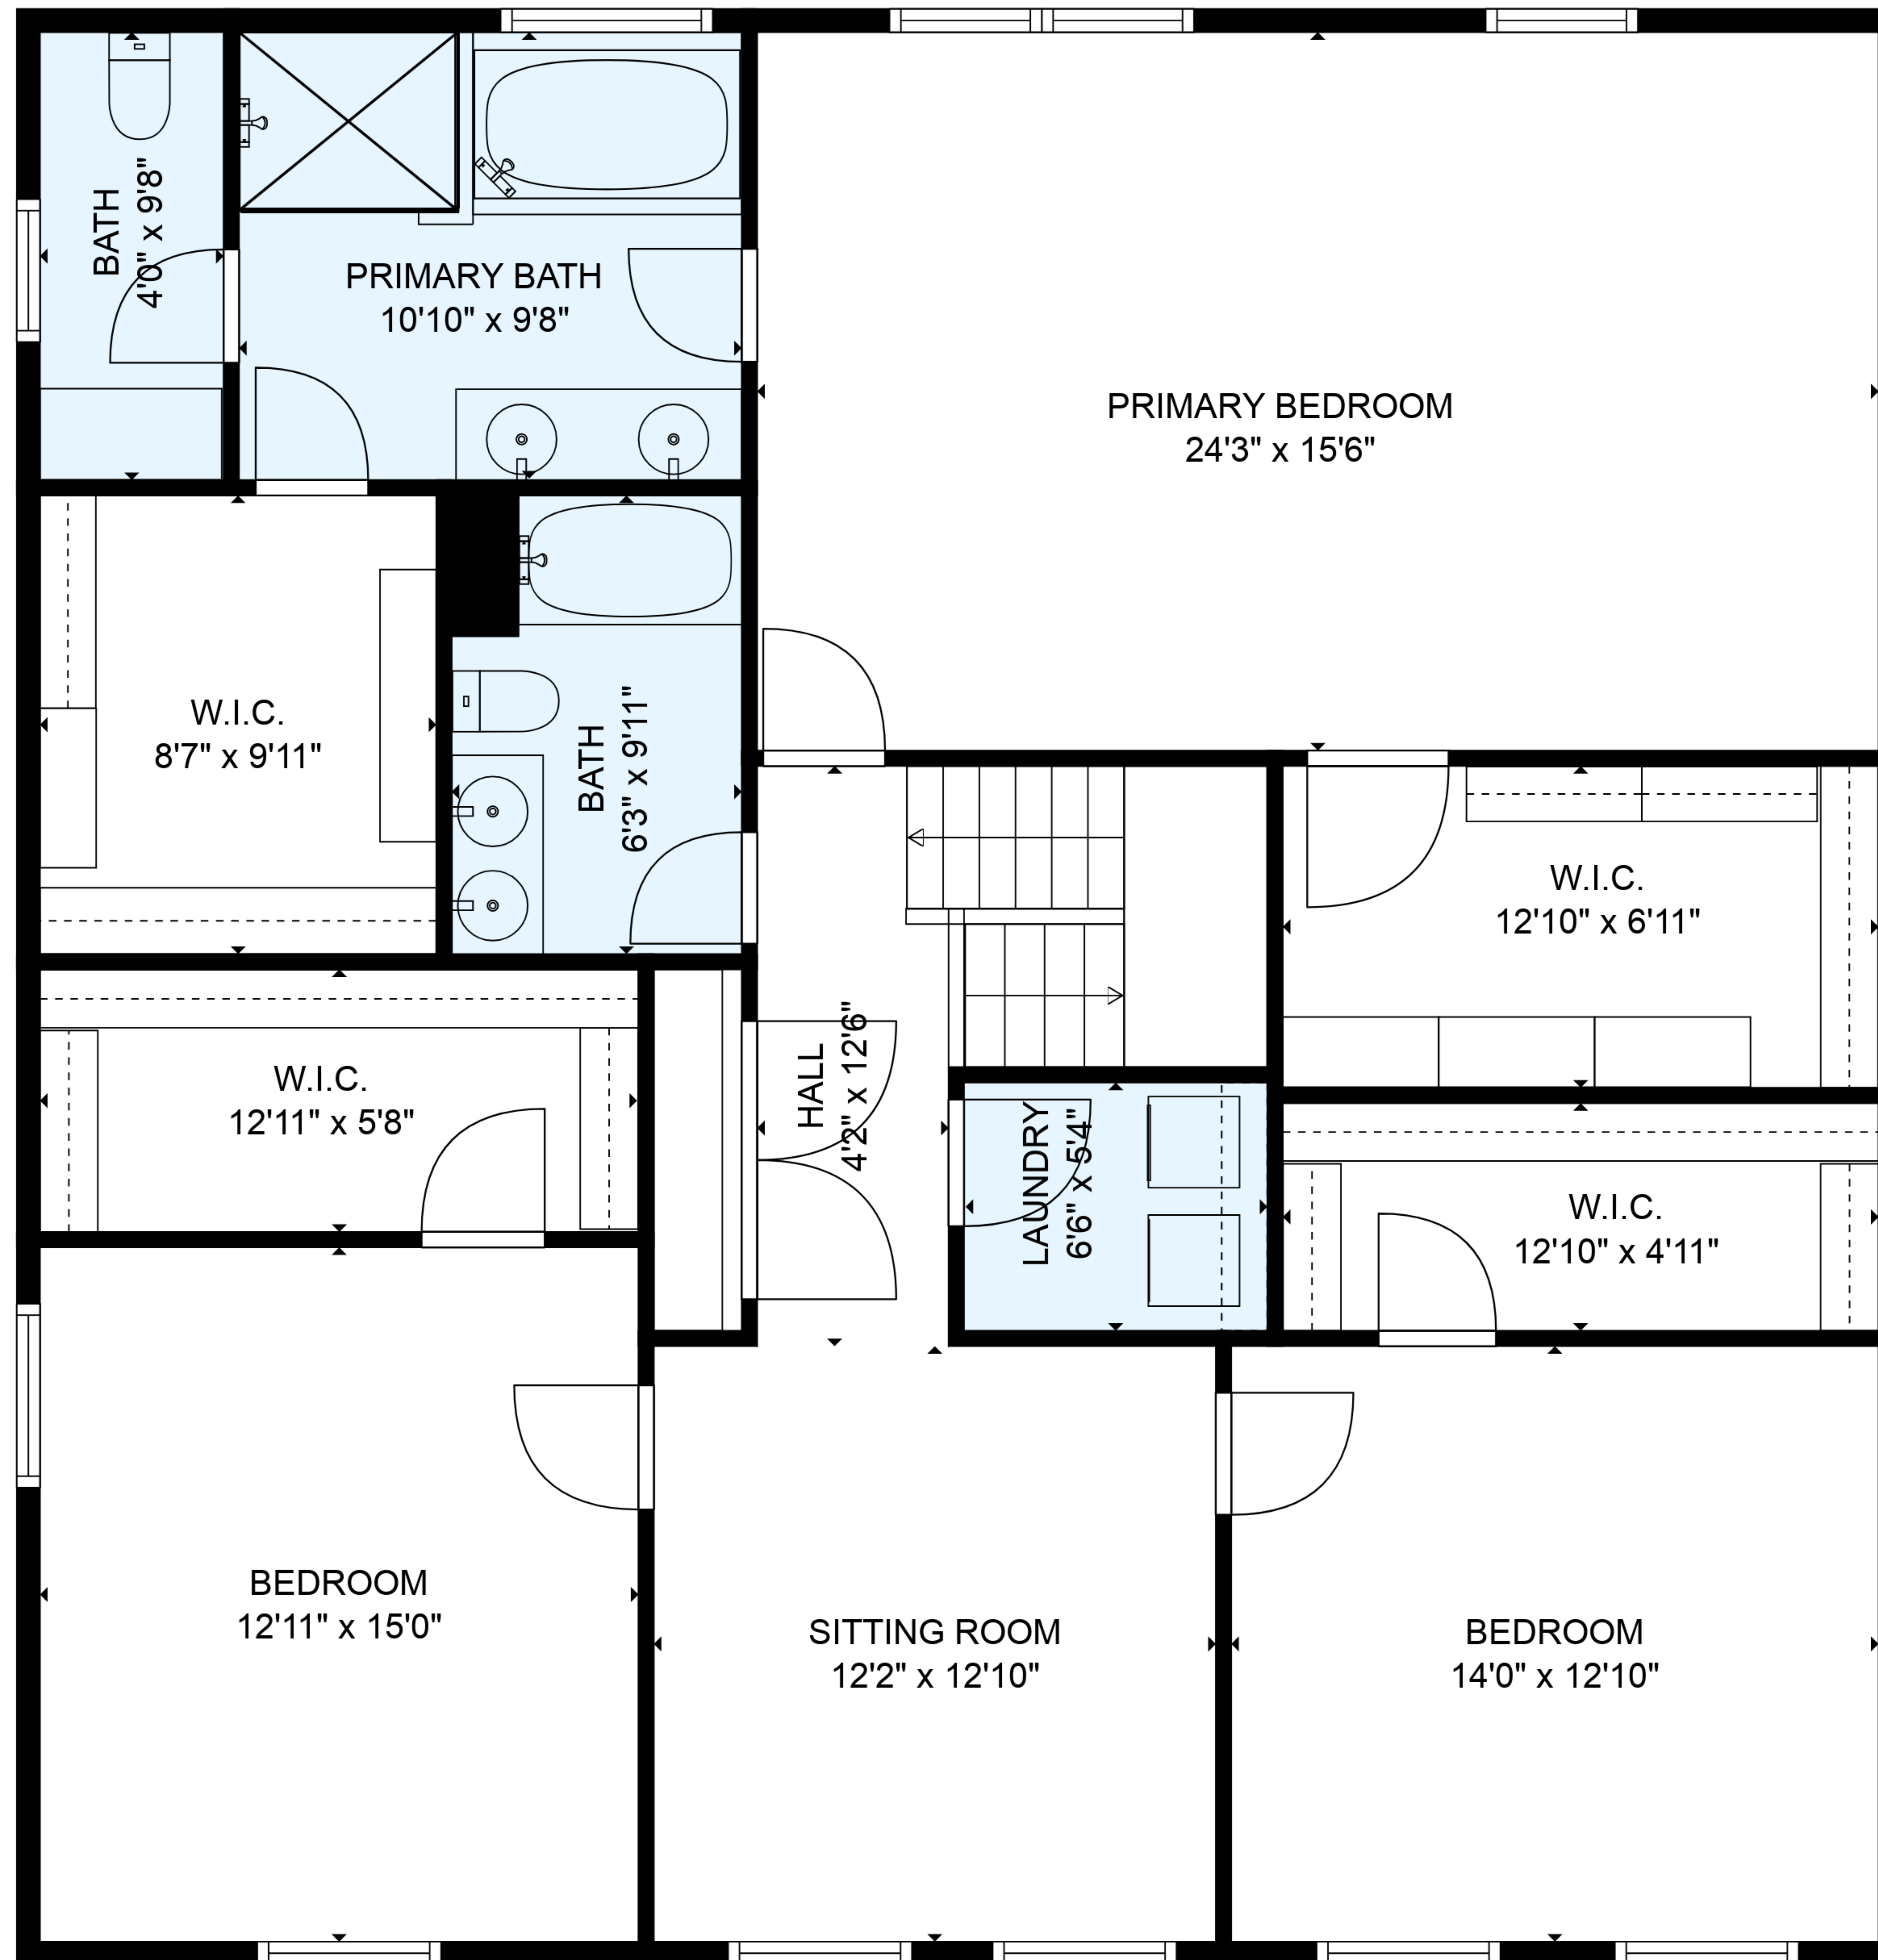

ESTIMATED AREAS

GLA FLOOR 1: 1555 sq. ft EXCLUDED AREAS 465 sq. ft

GLA FLOOR 2: 1719 sq. ft EXCLUDED AREAS 0 sq. ft

Total GLA 3274 sq. ft, total area 3739 sq. ft

ESTIMATED AREAS

GLA FLOOR 1: 1555 sq. ft EXCLUDED AREAS 465 sq. ft

GLA FLOOR 2: 1719 sq. ft EXCLUDED AREAS 0 sq. ft

Total GLA 3274 sq. ft, total area 3739 sq. ft

FLOOR 1

FLOOR 2

ESTIMATED AREAS

GLA FLOOR 1: 1555 sq. ft EXCLUDED AREAS 465 sq. ft
 GLA FLOOR 2: 1719 sq. ft EXCLUDED AREAS 0 sq. ft
 Total GLA 3274 sq. ft, total area 3739 sq. ft