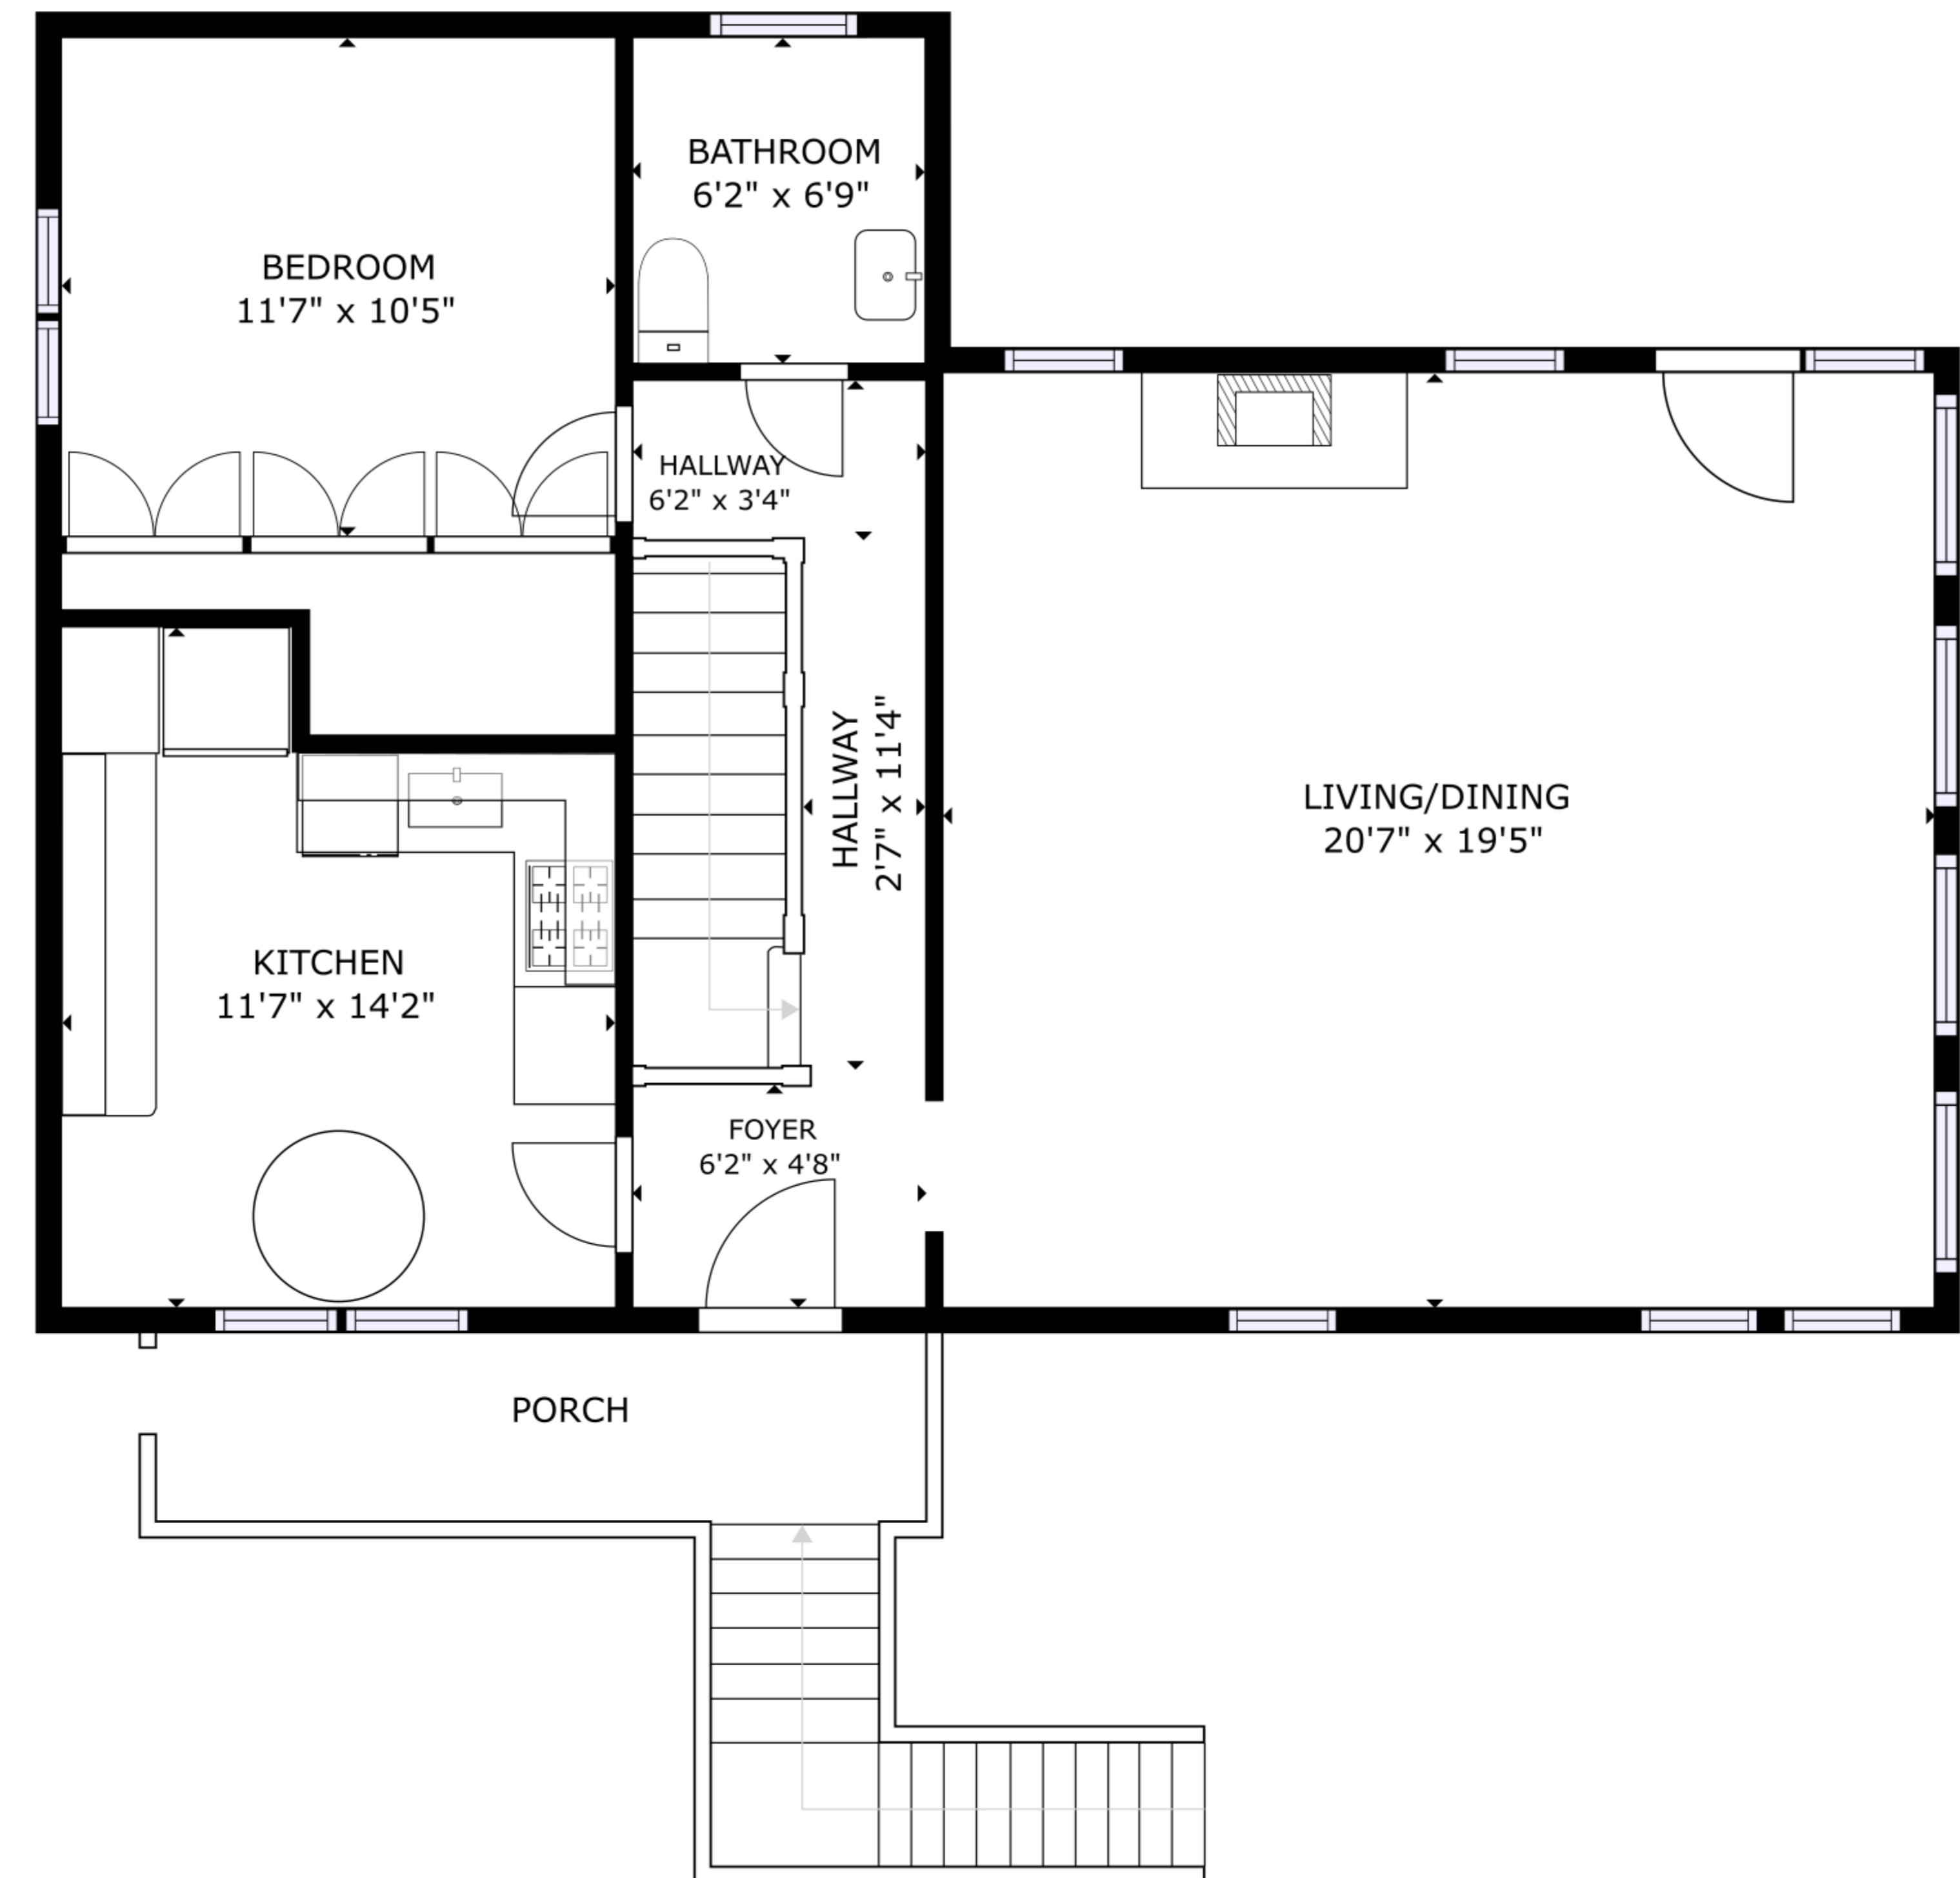

FLOOR 1

FLOOR 2

GROSS INTERNAL AREA  
 FLOOR 1: 607 sq ft, FLOOR 2: 882 sq ft  
 EXCLUDED AREA: PORCH: 106 sq ft, DECK: 309 sq ft, PATIO: 340 sq ft  
 TOTAL: 1489 sq ft  
 SIZES AND DIMENSIONS ARE APPROXIMATE, ACTUAL MAY VARY.