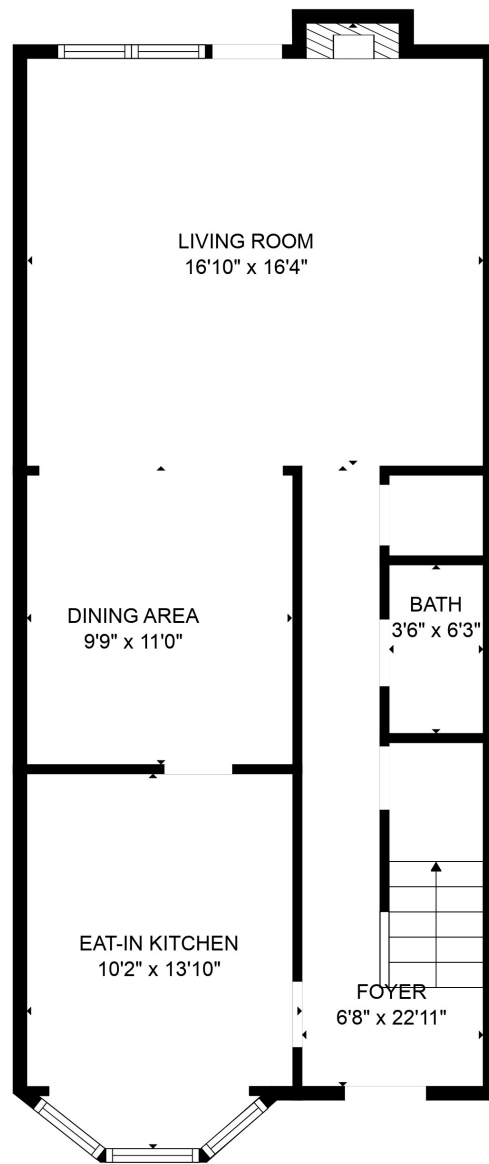

FLOOR 1

FLOOR 2

Total scanned area: 1388 sq. ft

SIZES AND DIMENSIONS ARE APPROXIMATE. ACTUAL MAY VARY.

Total scanned area: 1388 sq. ft

SIZES AND DIMENSIONS ARE APPROXIMATE. ACTUAL MAY VARY.

Total scanned area: 1388 sq. ft

SIZES AND DIMENSIONS ARE APPROXIMATE. ACTUAL MAY VARY.