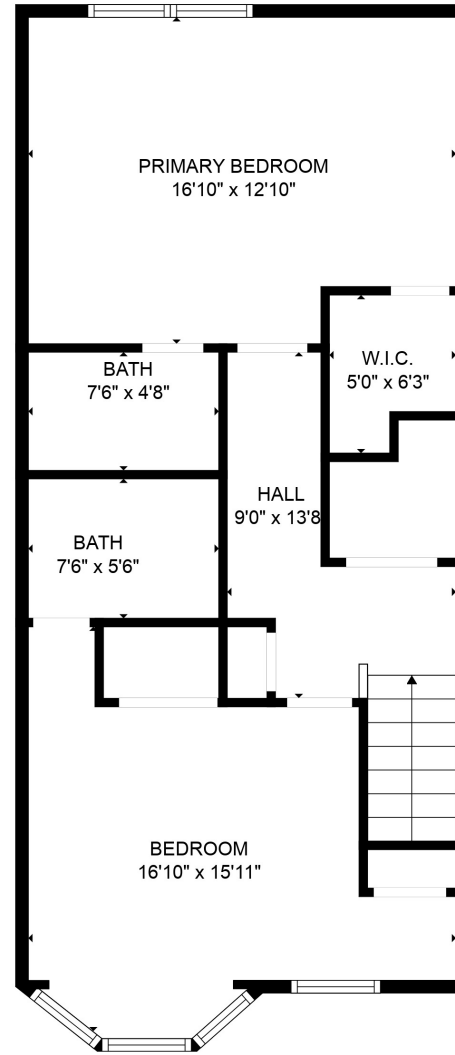

FLOOR 1

FLOOR 2

Total scanned area: 1388 sq. ft

SIZES AND DIMENSIONS ARE APPROXIMATE. ACTUAL MAY VARY.

Total scanned area: 1388 sq. ft

SIZES AND DIMENSIONS ARE APPROXIMATE. ACTUAL MAY VARY.

Total scanned area: 1388 sq. ft

SIZES AND DIMENSIONS ARE APPROXIMATE. ACTUAL MAY VARY.