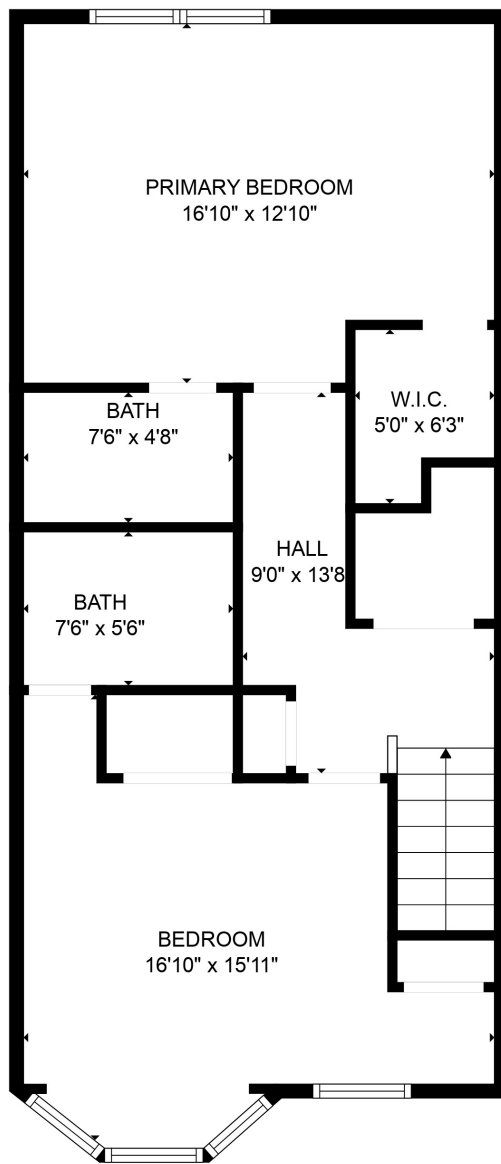

FLOOR 1

FLOOR 2

Total scanned area: 1388 sq. ft

SIZES AND DIMENSIONS ARE APPROXIMATE. ACTUAL MAY VARY.

Total scanned area: 1388 sq. ft

SIZES AND DIMENSIONS ARE APPROXIMATE. ACTUAL MAY VARY.

Total scanned area: 1388 sq. ft

SIZES AND DIMENSIONS ARE APPROXIMATE. ACTUAL MAY VARY.