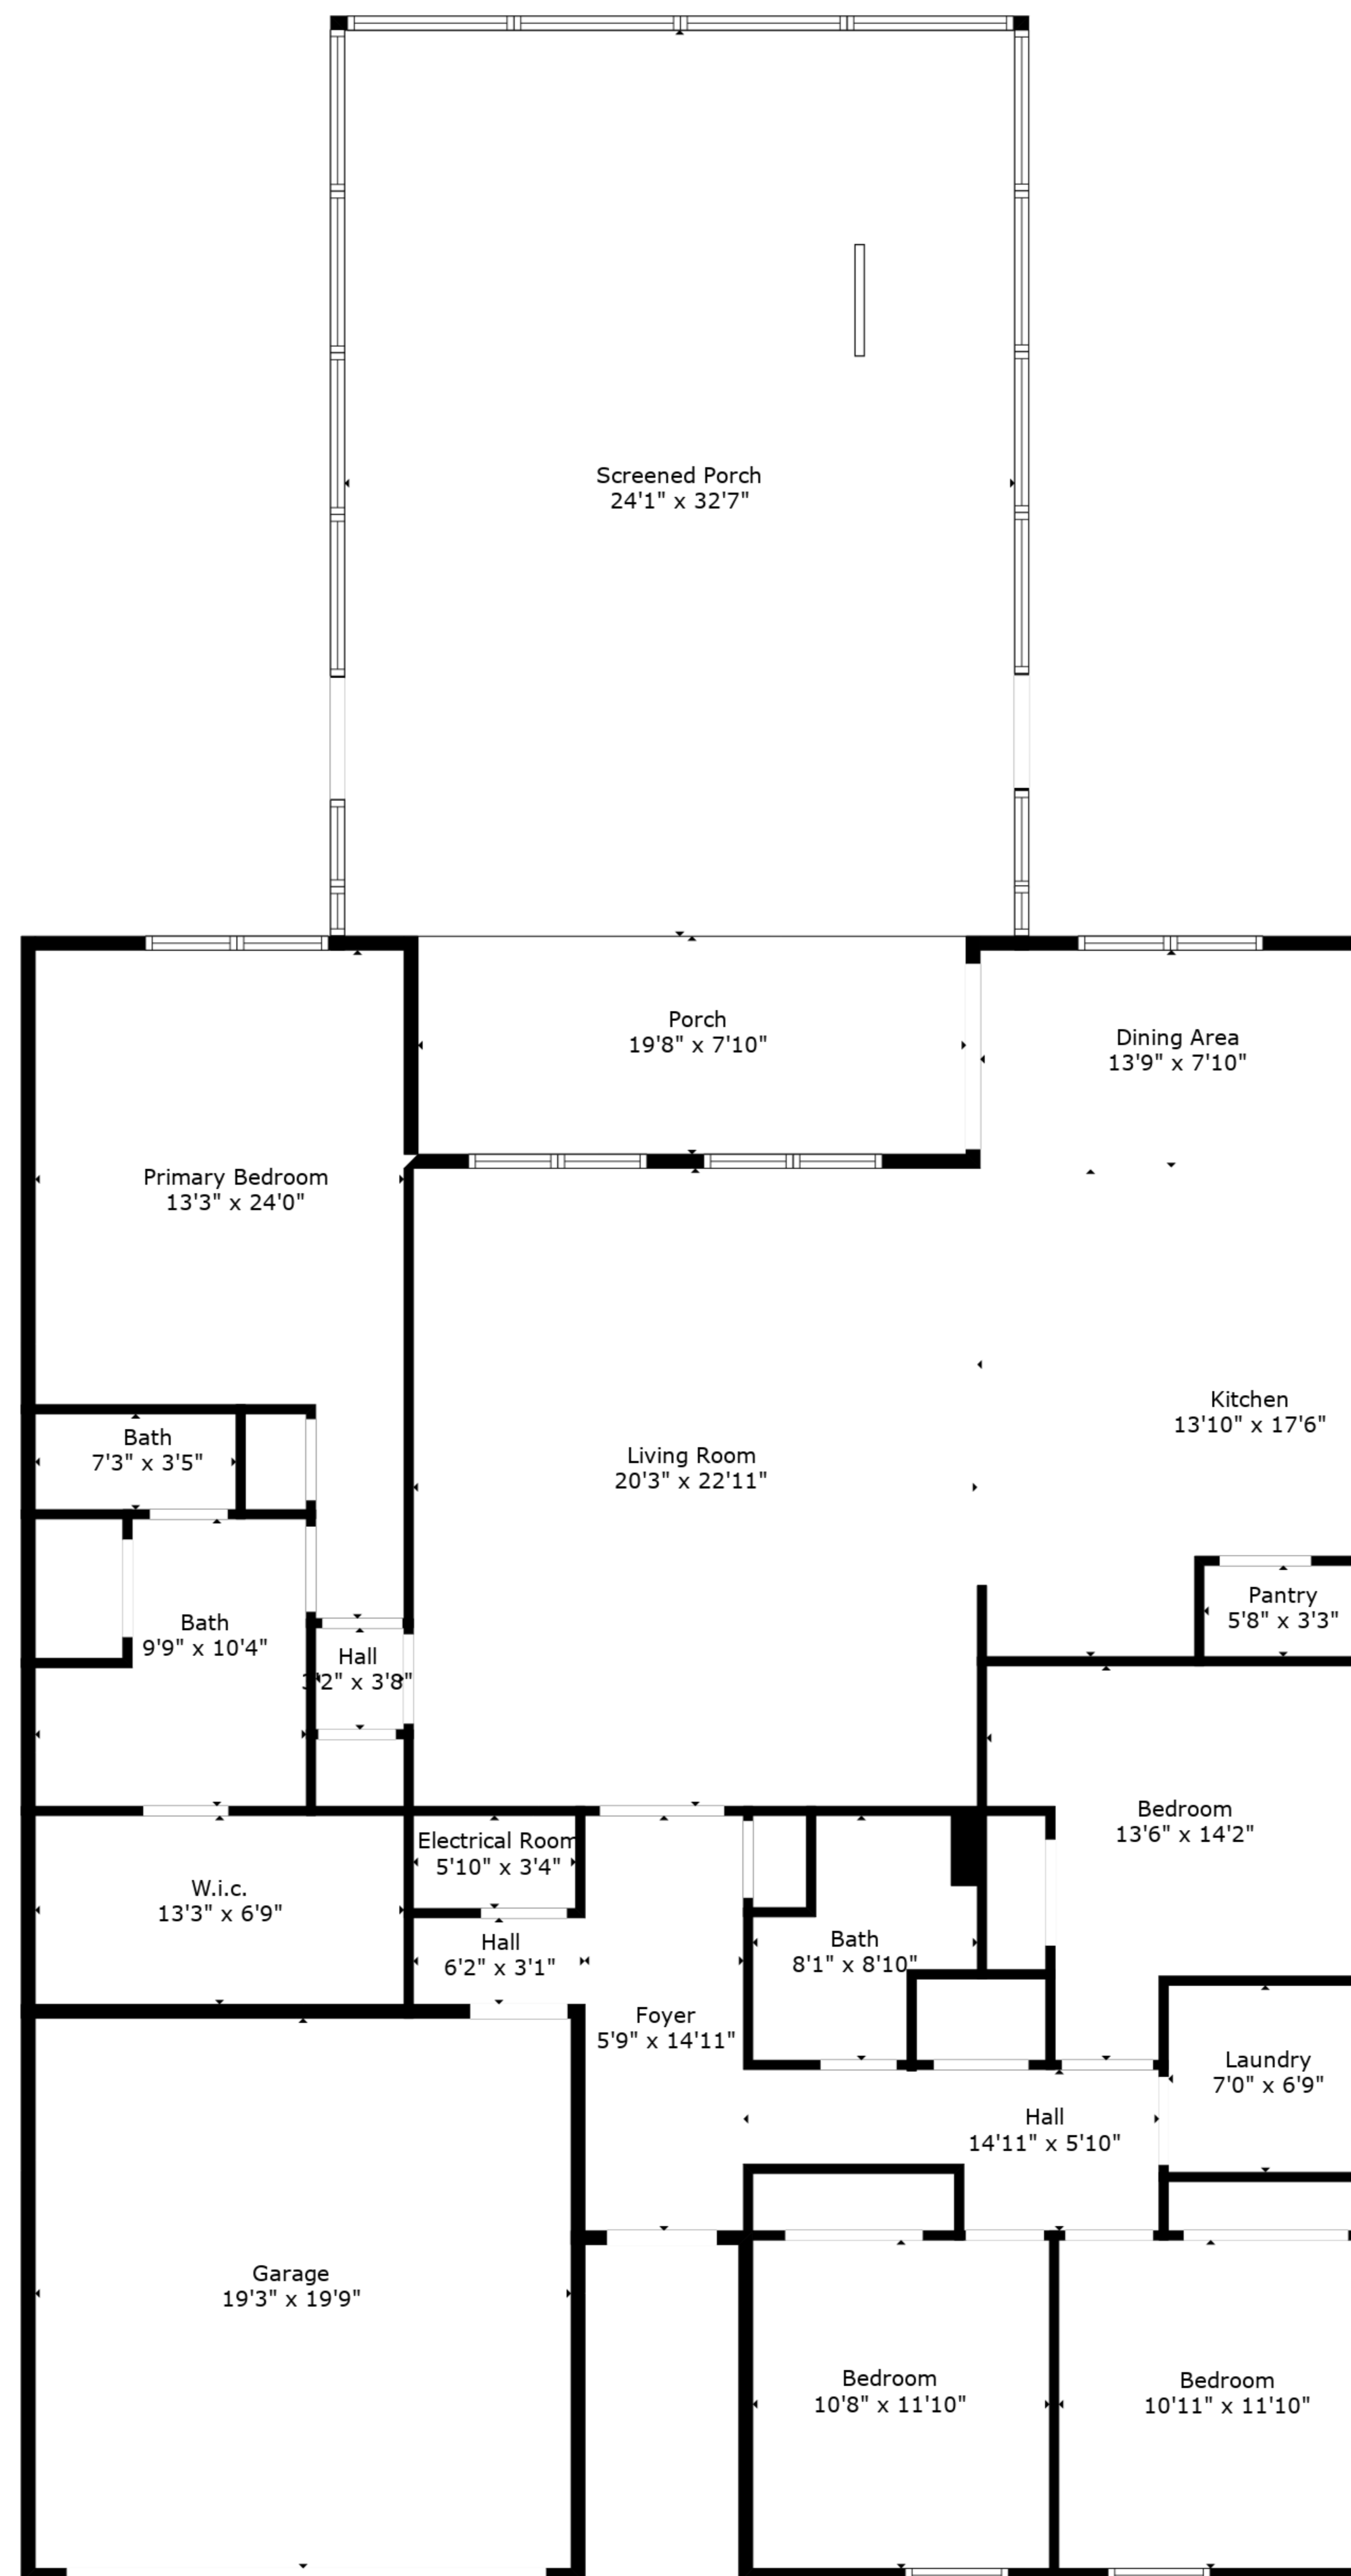

**TOTAL: 2121 sq. ft**

FLOOR 1: 2121 sq. ft

EXCLUDED AREAS: GARAGE: 381 sq. ft, ELECTRICAL ROOM: 19 sq. ft, SCREENED PORCH: 784 sq. ft,  
PORCH: 154 sq. ft

**TOTAL: 2121 sq. ft**

FLOOR 1: 2121 sq. ft

EXCLUDED AREAS: GARAGE: 381 sq. ft, ELECTRICAL ROOM: 19 sq. ft, SCREENED PORCH: 784 sq. ft,  
PORCH: 154 sq. ft