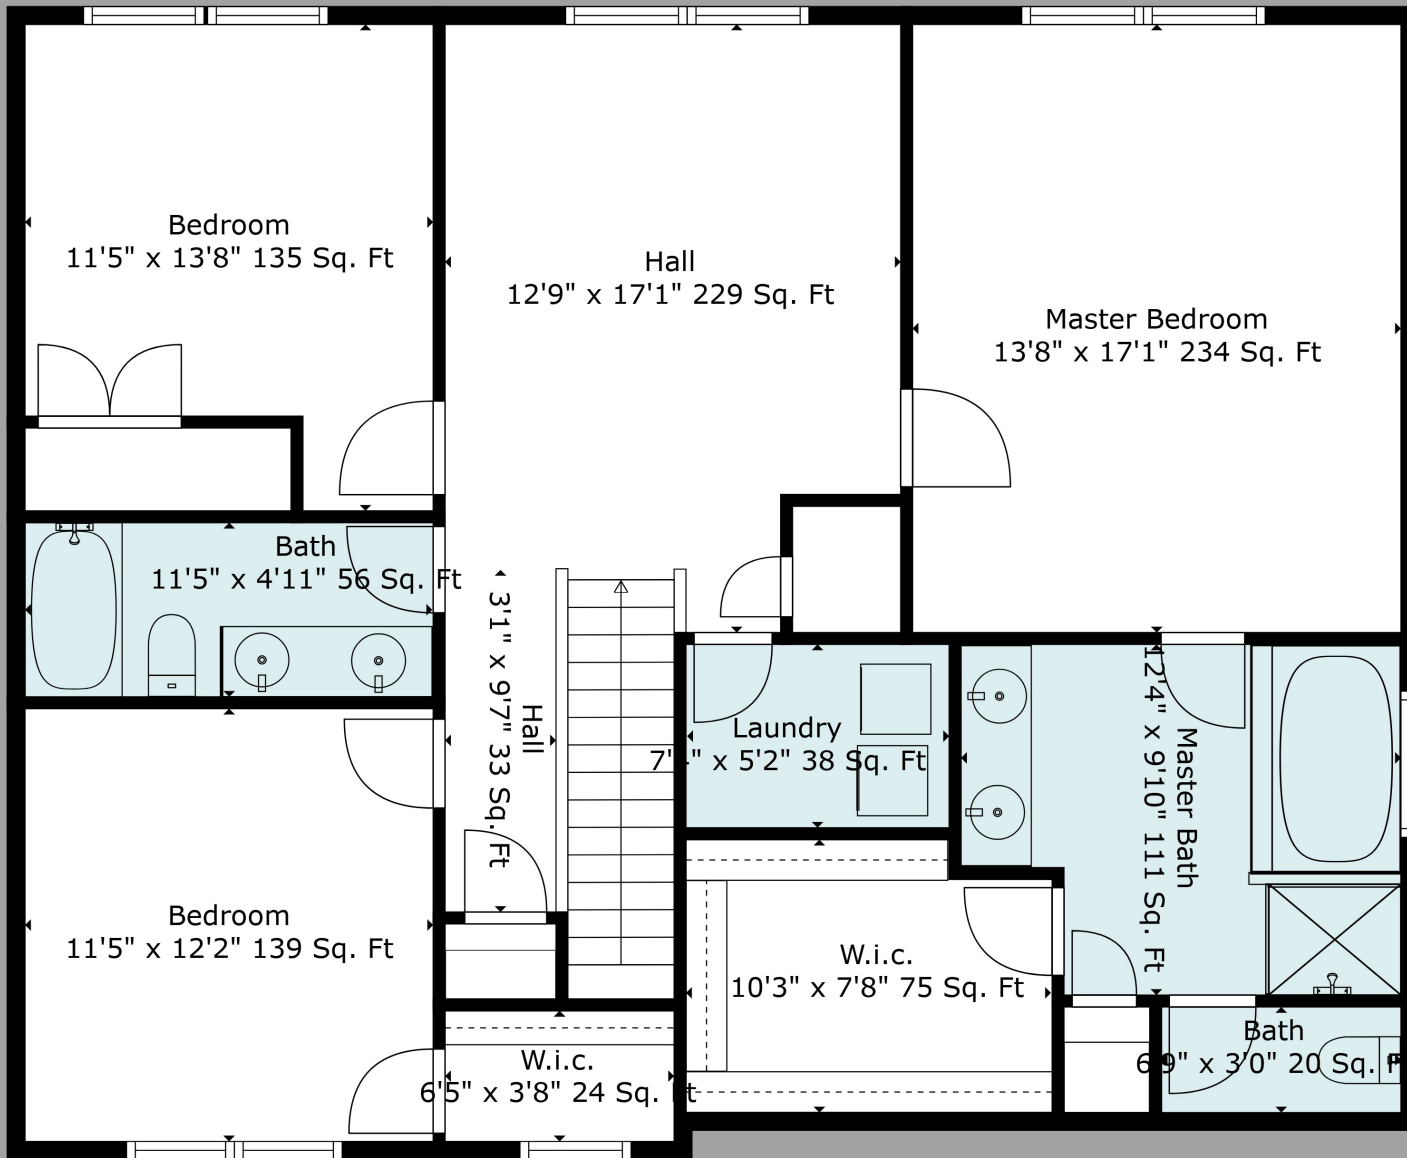

Floor 1

Floor 2

TOTAL: 2186 sq. ft
 FLOOR 1: 994 sq. ft, FLOOR 2: 1192 sq. ft
 EXCLUDED AREAS: GARAGE: 406 sq. ft, SCREENED PORCH: 103 sq. ft

Measurements Are Calculated By Cubicasa Technology. Deemed Highly Reliable But Not Guaranteed.

TOTAL: 2186 sq. ft
 FLOOR 1: 994 sq. ft, FLOOR 2: 1192 sq. ft
 EXCLUDED AREAS: GARAGE: 406 sq. ft, SCREENED PORCH: 103 sq. ft

Measurements Are Calculated By Cubicasa Technology. Deemed Highly Reliable But Not Guaranteed.