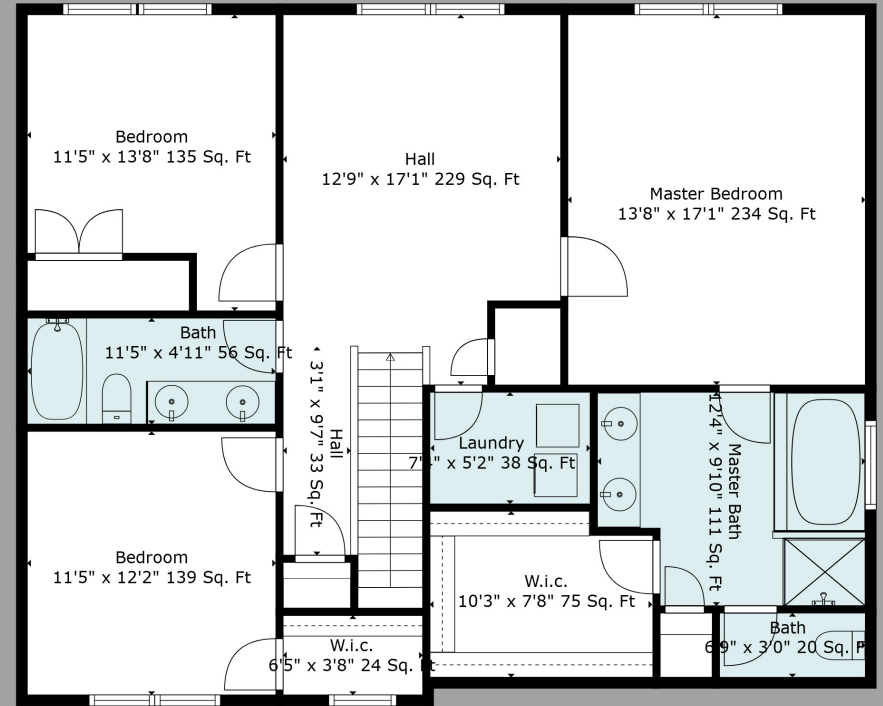

Floor 1

Floor 2

TOTAL: 2186 sq. ft
 FLOOR 1: 994 sq. ft, FLOOR 2: 1192 sq. ft
 EXCLUDED AREAS: GARAGE: 406 sq. ft, SCREENED PORCH: 103 sq. ft

Measurements Are Calculated By Cubicasa Technology. Deemed Highly Reliable But Not Guaranteed.

TOTAL: 2186 sq. ft
 FLOOR 1: 994 sq. ft, FLOOR 2: 1192 sq. ft
 EXCLUDED AREAS: GARAGE: 406 sq. ft, SCREENED PORCH: 103 sq. ft

Measurements Are Calculated By Cubicasa Technology. Deemed Highly Reliable But Not Guaranteed.