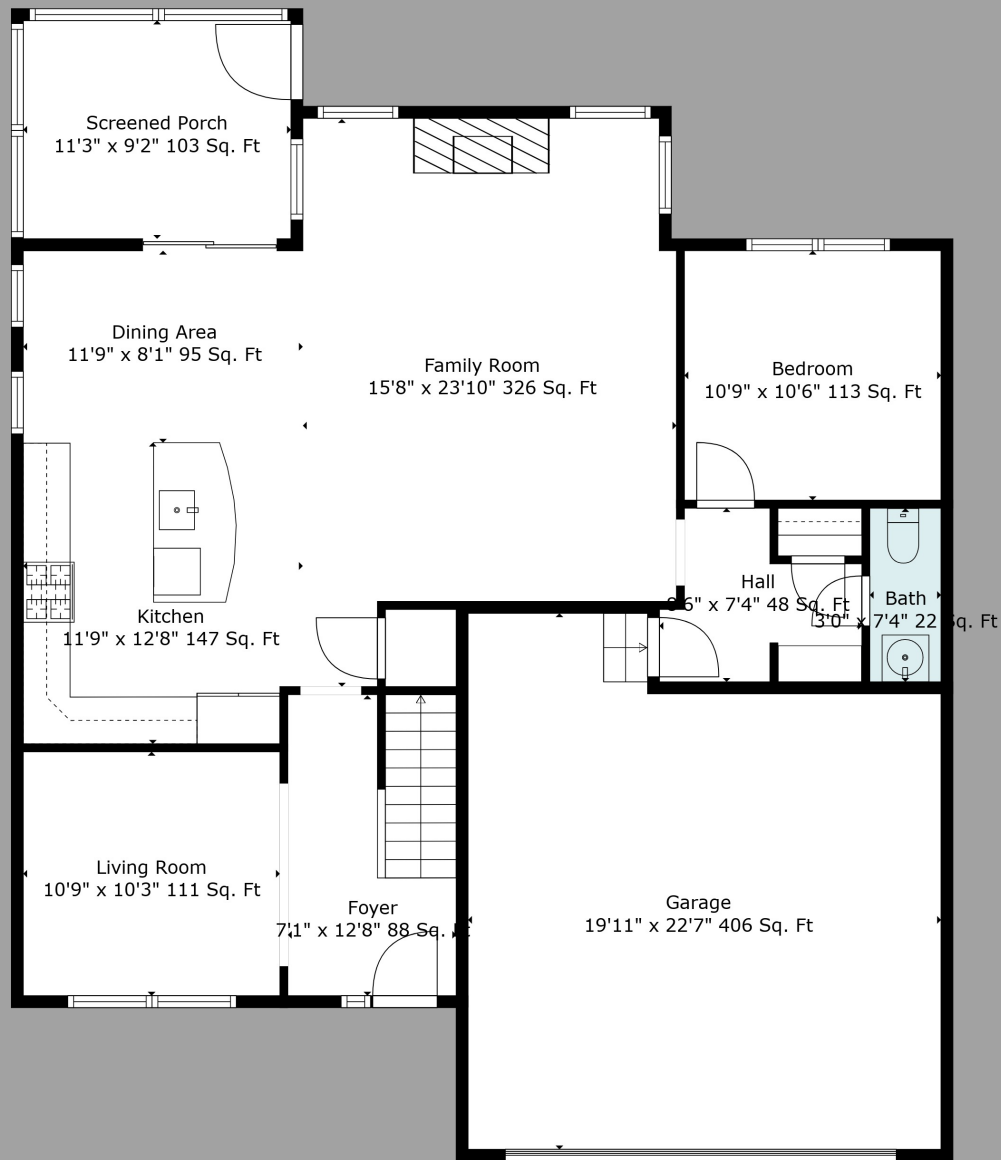

Floor 1

Floor 2

TOTAL: 2186 sq. ft
 FLOOR 1: 994 sq. ft, FLOOR 2: 1192 sq. ft
 EXCLUDED AREAS: GARAGE: 406 sq. ft, SCREENED PORCH: 103 sq. ft

Measurements Are Calculated By Cubicasa Technology. Deemed Highly Reliable But Not Guaranteed.

TOTAL: 2186 sq. ft
 FLOOR 1: 994 sq. ft, FLOOR 2: 1192 sq. ft
 EXCLUDED AREAS: GARAGE: 406 sq. ft, SCREENED PORCH: 103 sq. ft

Measurements Are Calculated By Cubicasa Technology. Deemed Highly Reliable But Not Guaranteed.