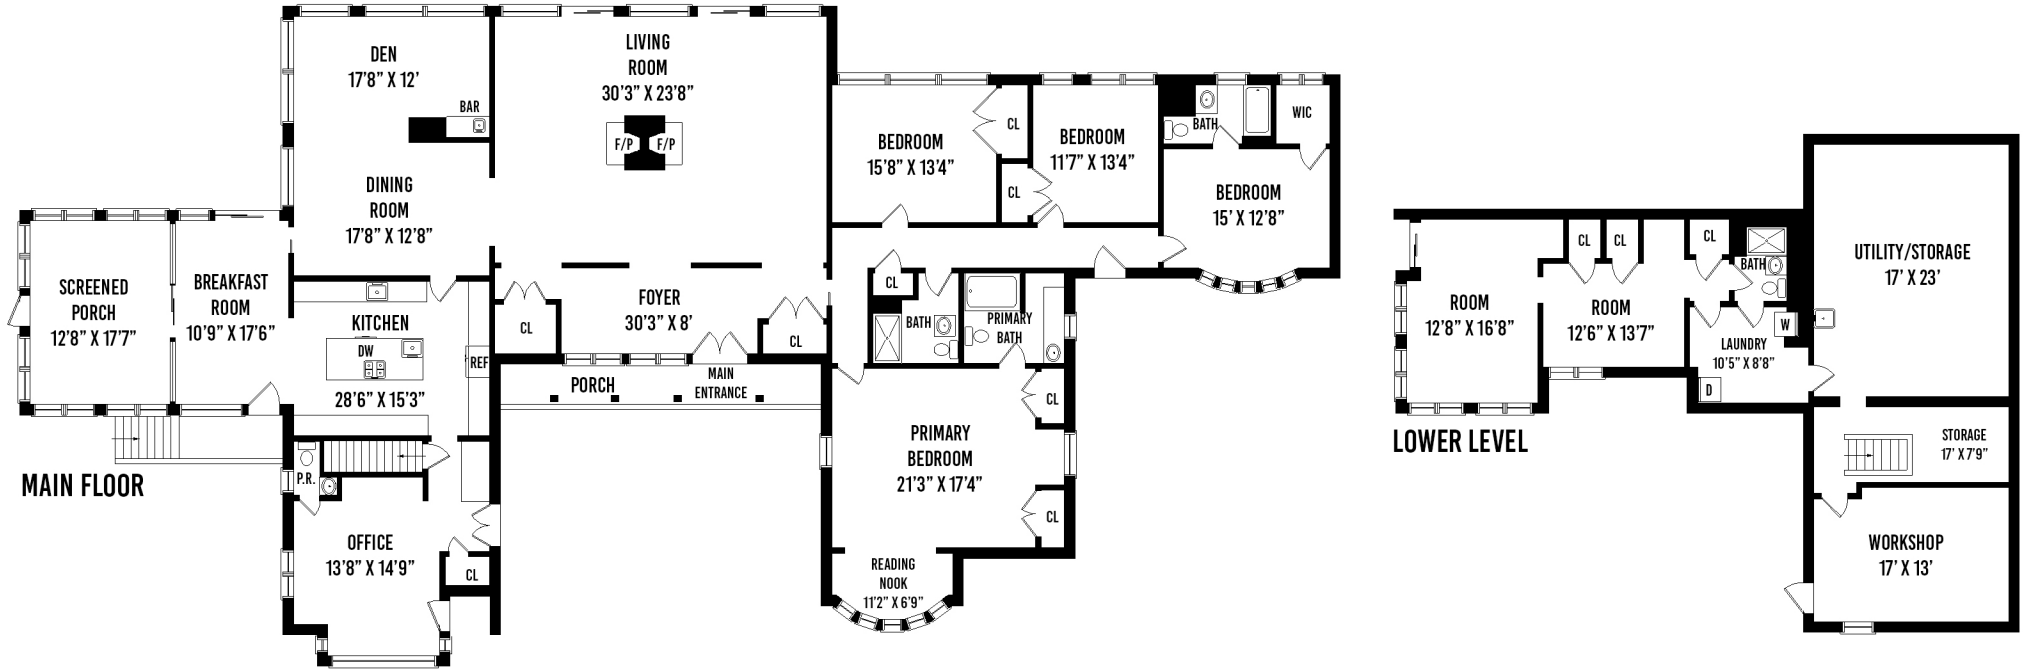

# 120 W CREEK FARMS RD SANDS POINT NY

PREPARED BY HOME MEDIA GROUP INC. TEL 212-731-2301

THIS FLOOR PLAN ILLUSTRATION IS AN APPROXIMATION OF EXISTING STRUCTURES AND FEATURES AND IS PROVIDED FOR CONVENIENCE ONLY WITH THE PERMISSION OF THE SELLER. ALL MEASUREMENTS ARE APPROXIMATE AND NOT GUARANTEED TO BE EXACT OR TO SCALE.