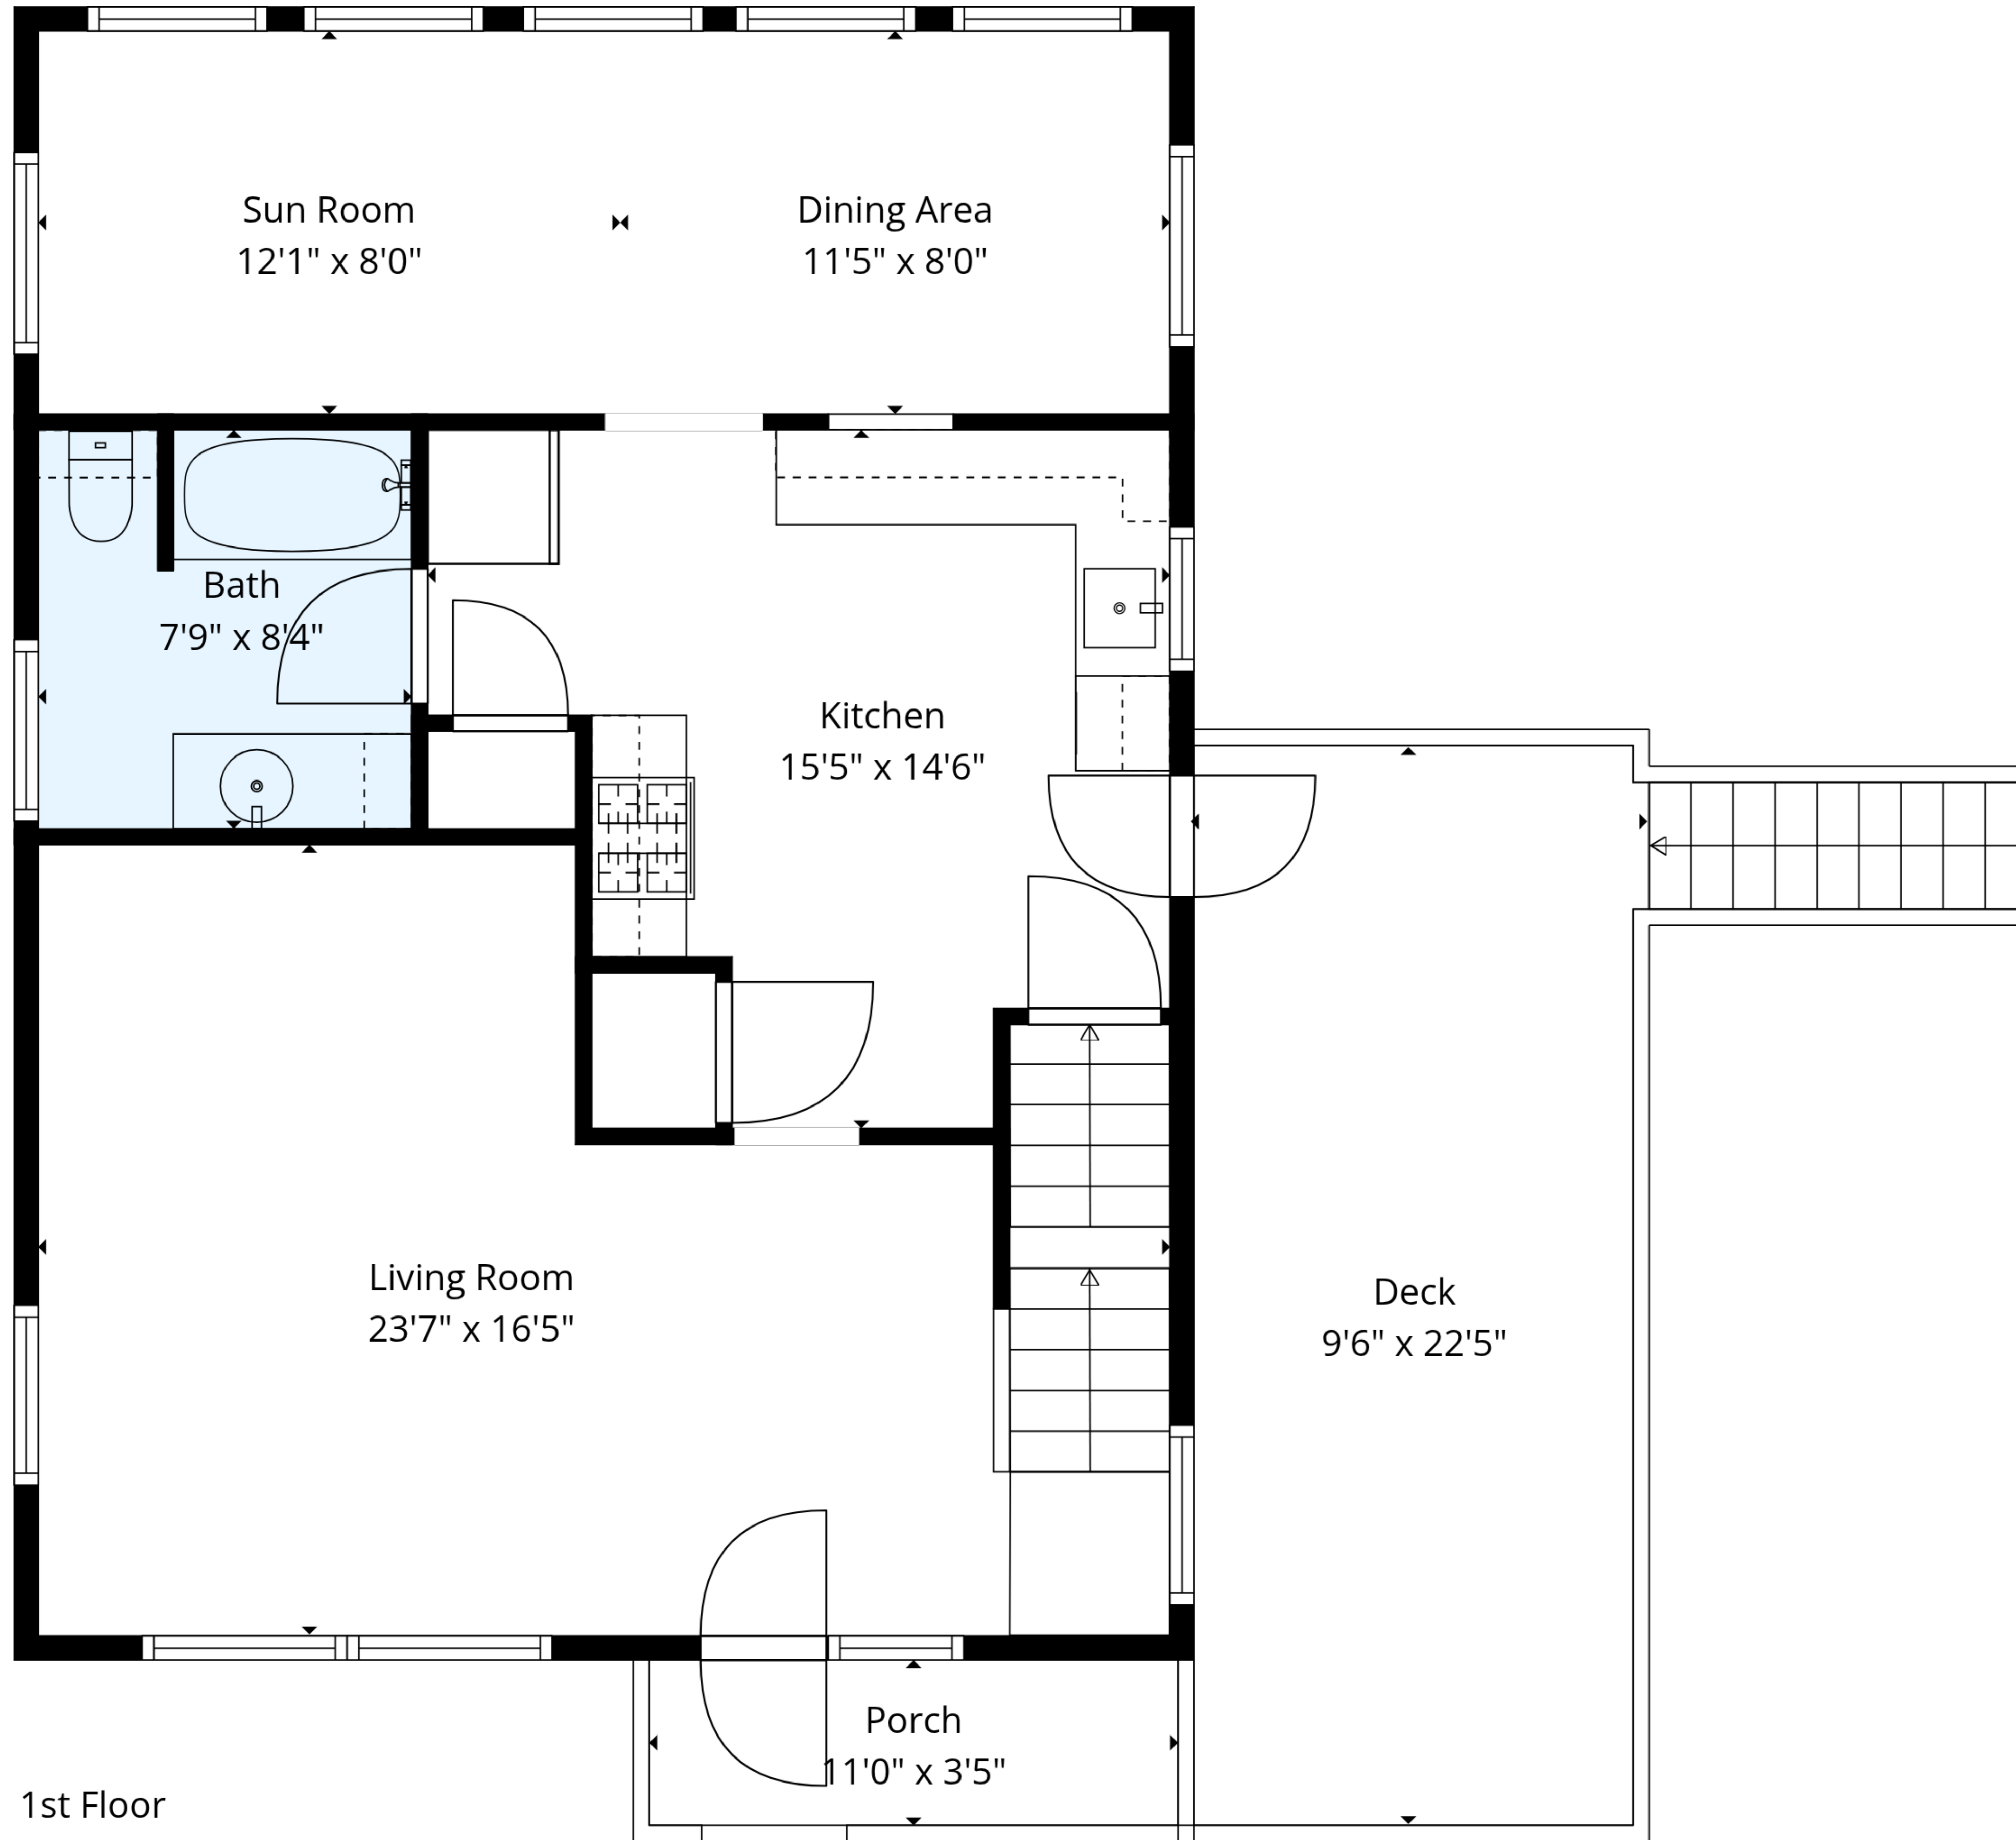

TOTAL: 1343 sq. ft

1st floor: 786 sq. ft, 2nd floor: 557 sq. ft

EXCLUDED AREAS: PORCH: 38 sq. ft, DECK: 227 sq. ft, UNDEFINED: 34 sq. ft,
WALLS: 107 sq. ft

TOTAL: 1343 sq. ft

1st floor: 786 sq. ft, 2nd floor: 557 sq. ft

EXCLUDED AREAS: PORCH: 38 sq. ft, DECK: 227 sq. ft, UNDEFINED: 34 sq. ft,
WALLS: 107 sq. ft

TOTAL: 1343 sq. ft

1st floor: 786 sq. ft, 2nd floor: 557 sq. ft

EXCLUDED AREAS: PORCH: 38 sq. ft, DECK: 227 sq. ft, UNDEFINED: 34 sq. ft,
WALLS: 107 sq. ft