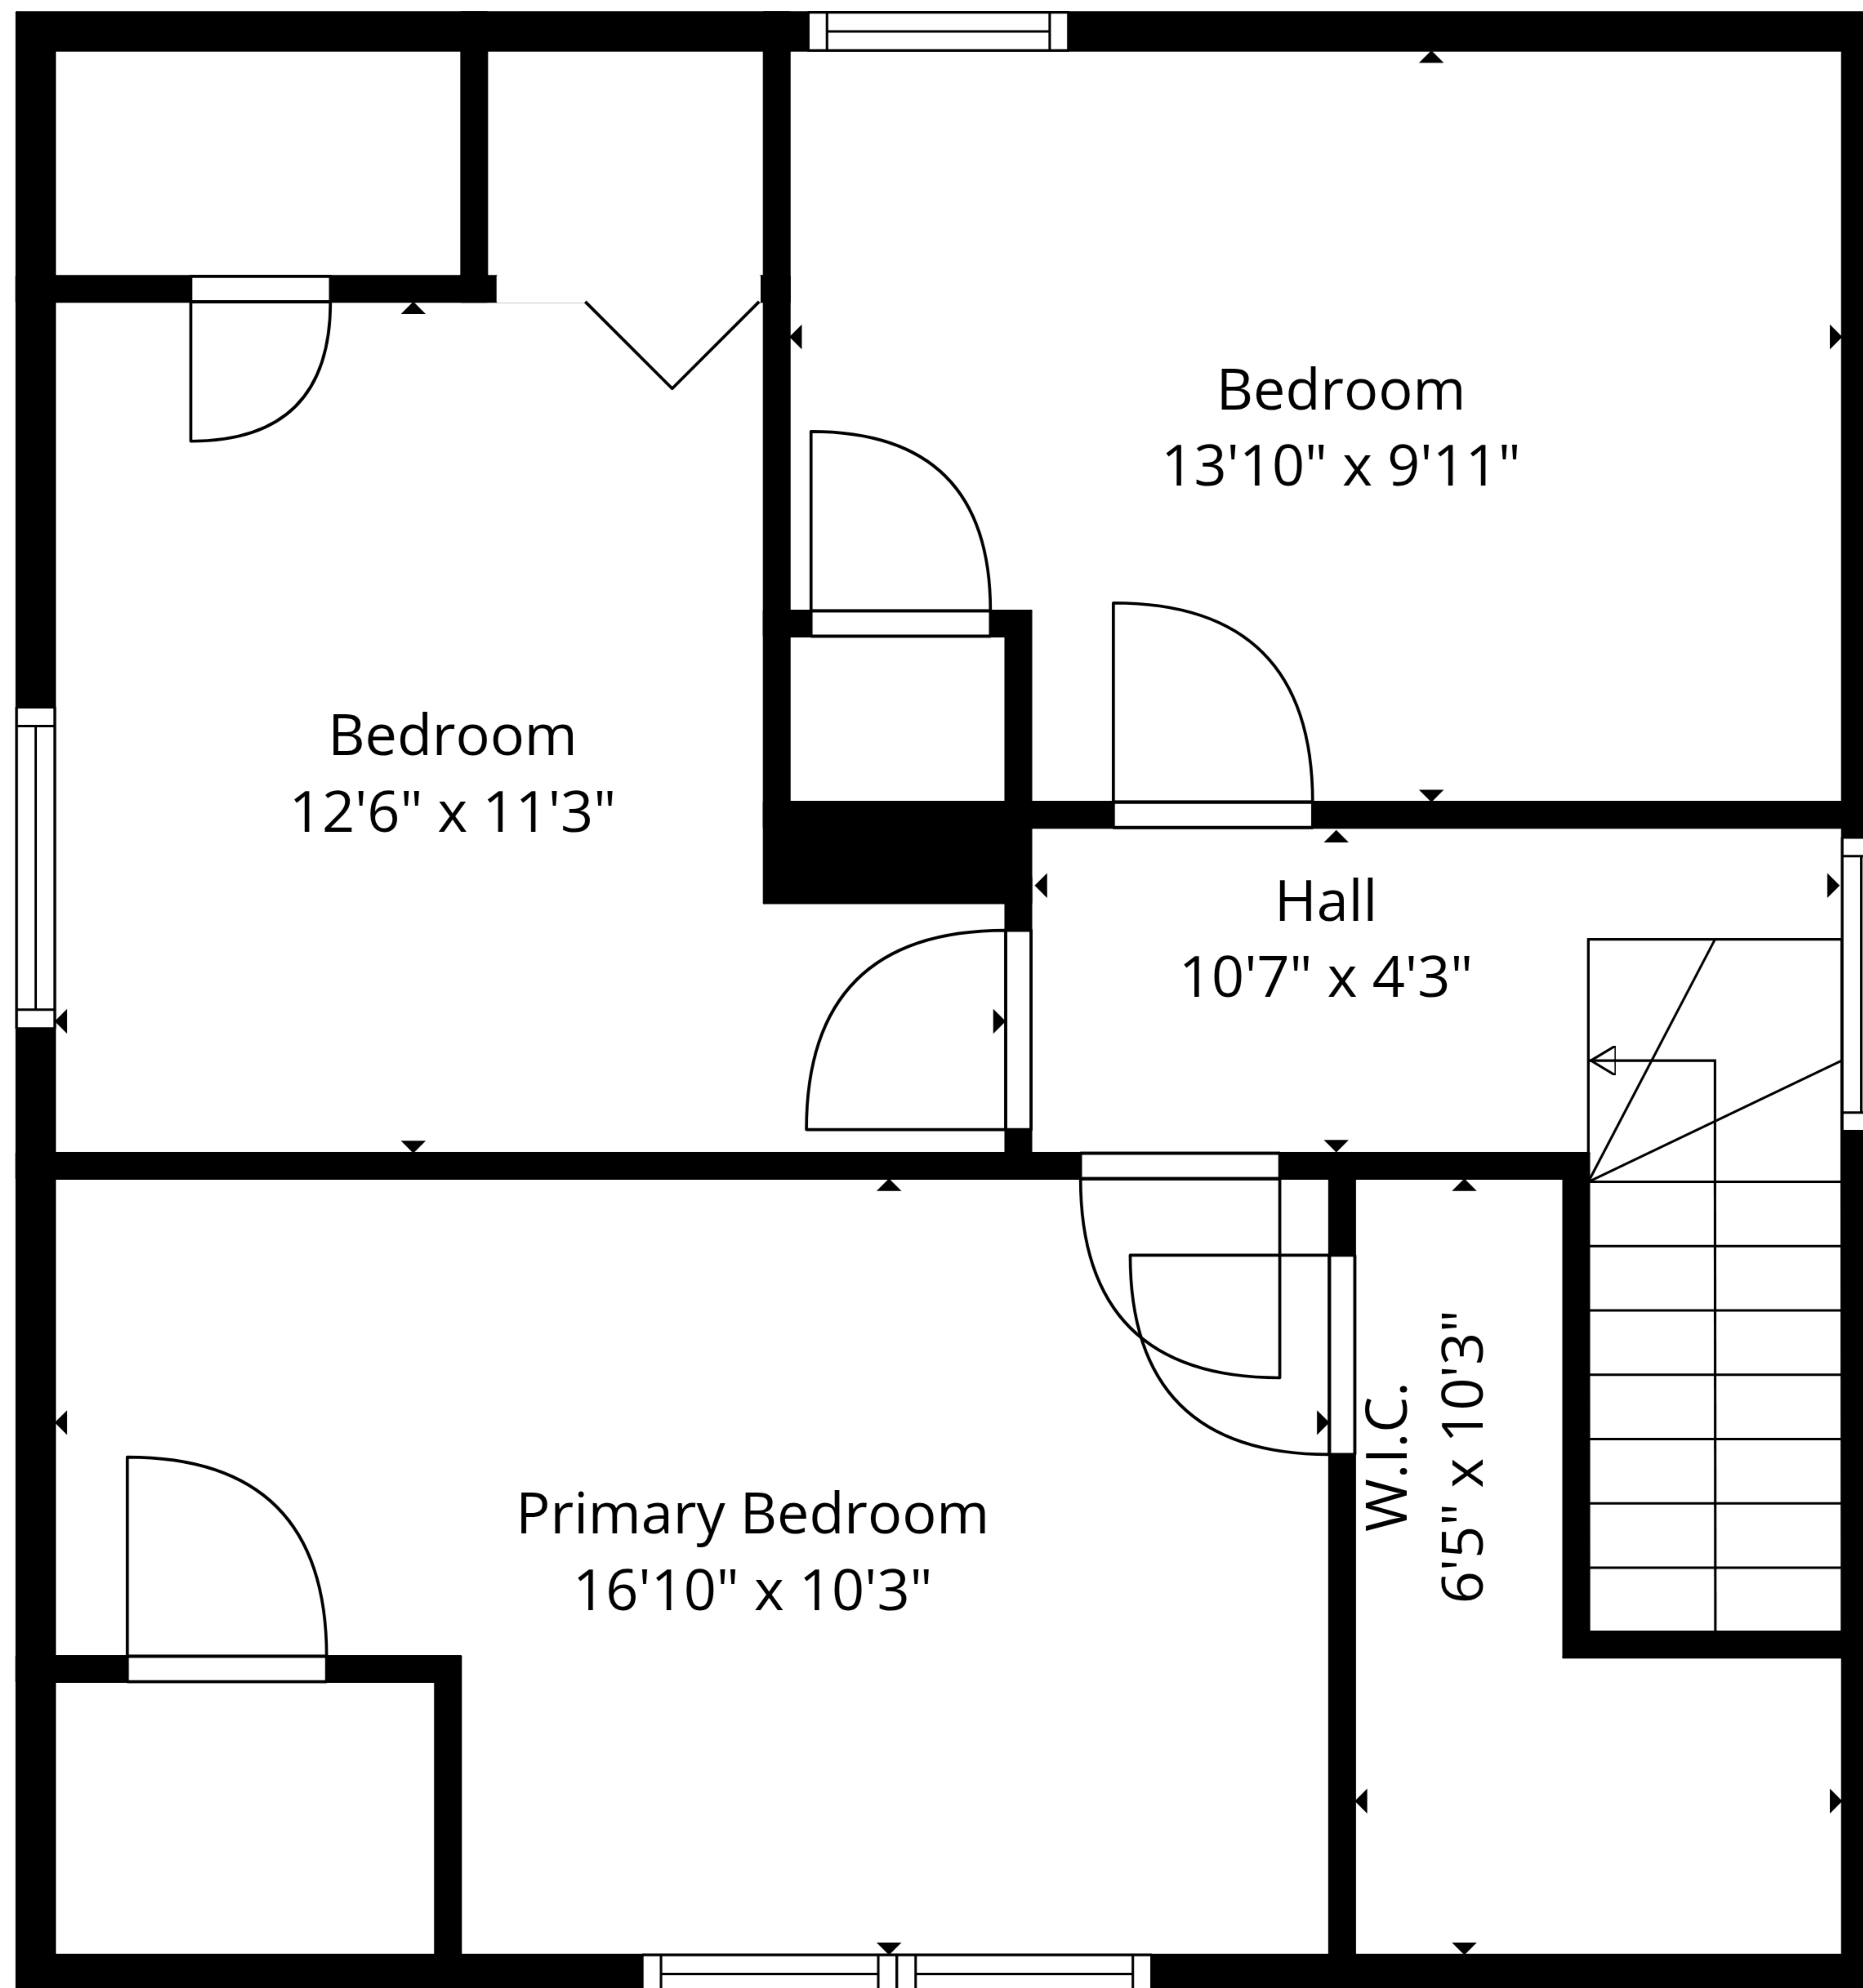

TOTAL: 1343 sq. ft

1st floor: 786 sq. ft, 2nd floor: 557 sq. ft

EXCLUDED AREAS: PORCH: 38 sq. ft, DECK: 227 sq. ft, UNDEFINED: 34 sq. ft,
WALLS: 107 sq. ft

TOTAL: 1343 sq. ft

1st floor: 786 sq. ft, 2nd floor: 557 sq. ft

EXCLUDED AREAS: PORCH: 38 sq. ft, DECK: 227 sq. ft, UNDEFINED: 34 sq. ft,
WALLS: 107 sq. ft

TOTAL: 1343 sq. ft

1st floor: 786 sq. ft, 2nd floor: 557 sq. ft

EXCLUDED AREAS: PORCH: 38 sq. ft, DECK: 227 sq. ft, UNDEFINED: 34 sq. ft,
WALLS: 107 sq. ft