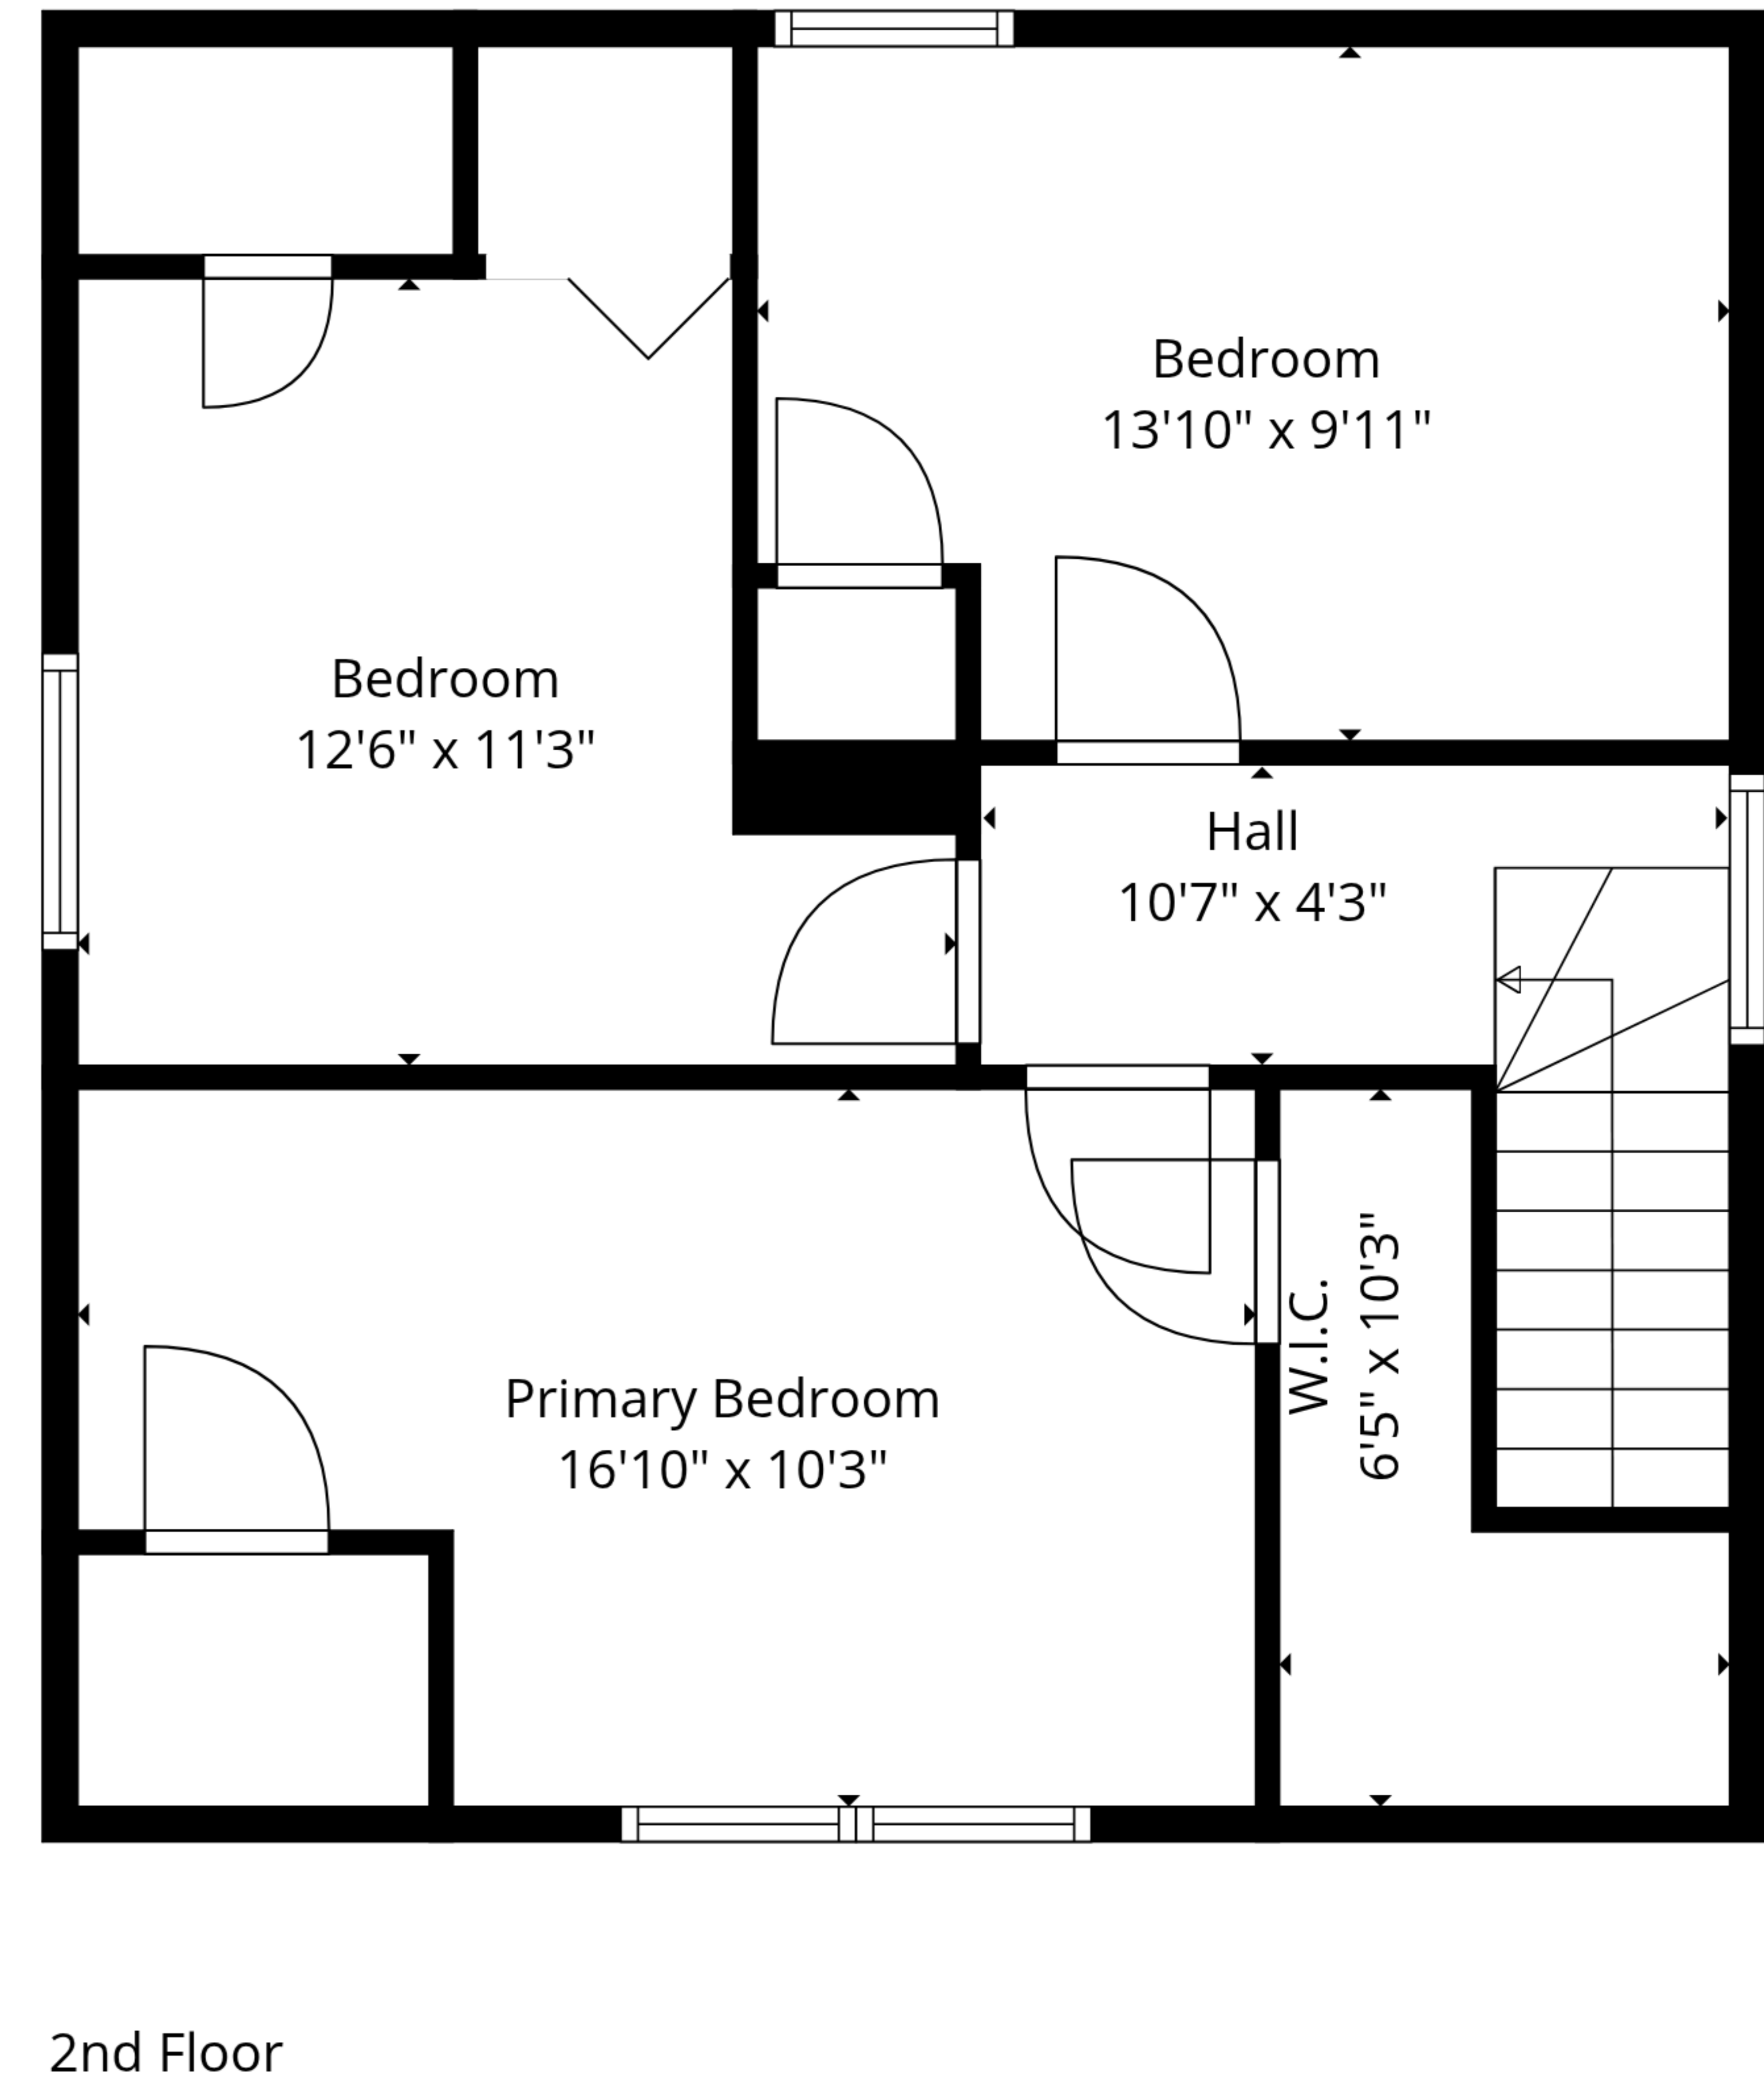

TOTAL: 1343 sq. ft

1st floor: 786 sq. ft, 2nd floor: 557 sq. ft

EXCLUDED AREAS: PORCH: 38 sq. ft, DECK: 227 sq. ft, UNDEFINED: 34 sq. ft,
WALLS: 107 sq. ft

TOTAL: 1343 sq. ft

1st floor: 786 sq. ft, 2nd floor: 557 sq. ft

EXCLUDED AREAS: PORCH: 38 sq. ft, DECK: 227 sq. ft, UNDEFINED: 34 sq. ft,
WALLS: 107 sq. ft

TOTAL: 1343 sq. ft

1st floor: 786 sq. ft, 2nd floor: 557 sq. ft

EXCLUDED AREAS: PORCH: 38 sq. ft, DECK: 227 sq. ft, UNDEFINED: 34 sq. ft,
WALLS: 107 sq. ft