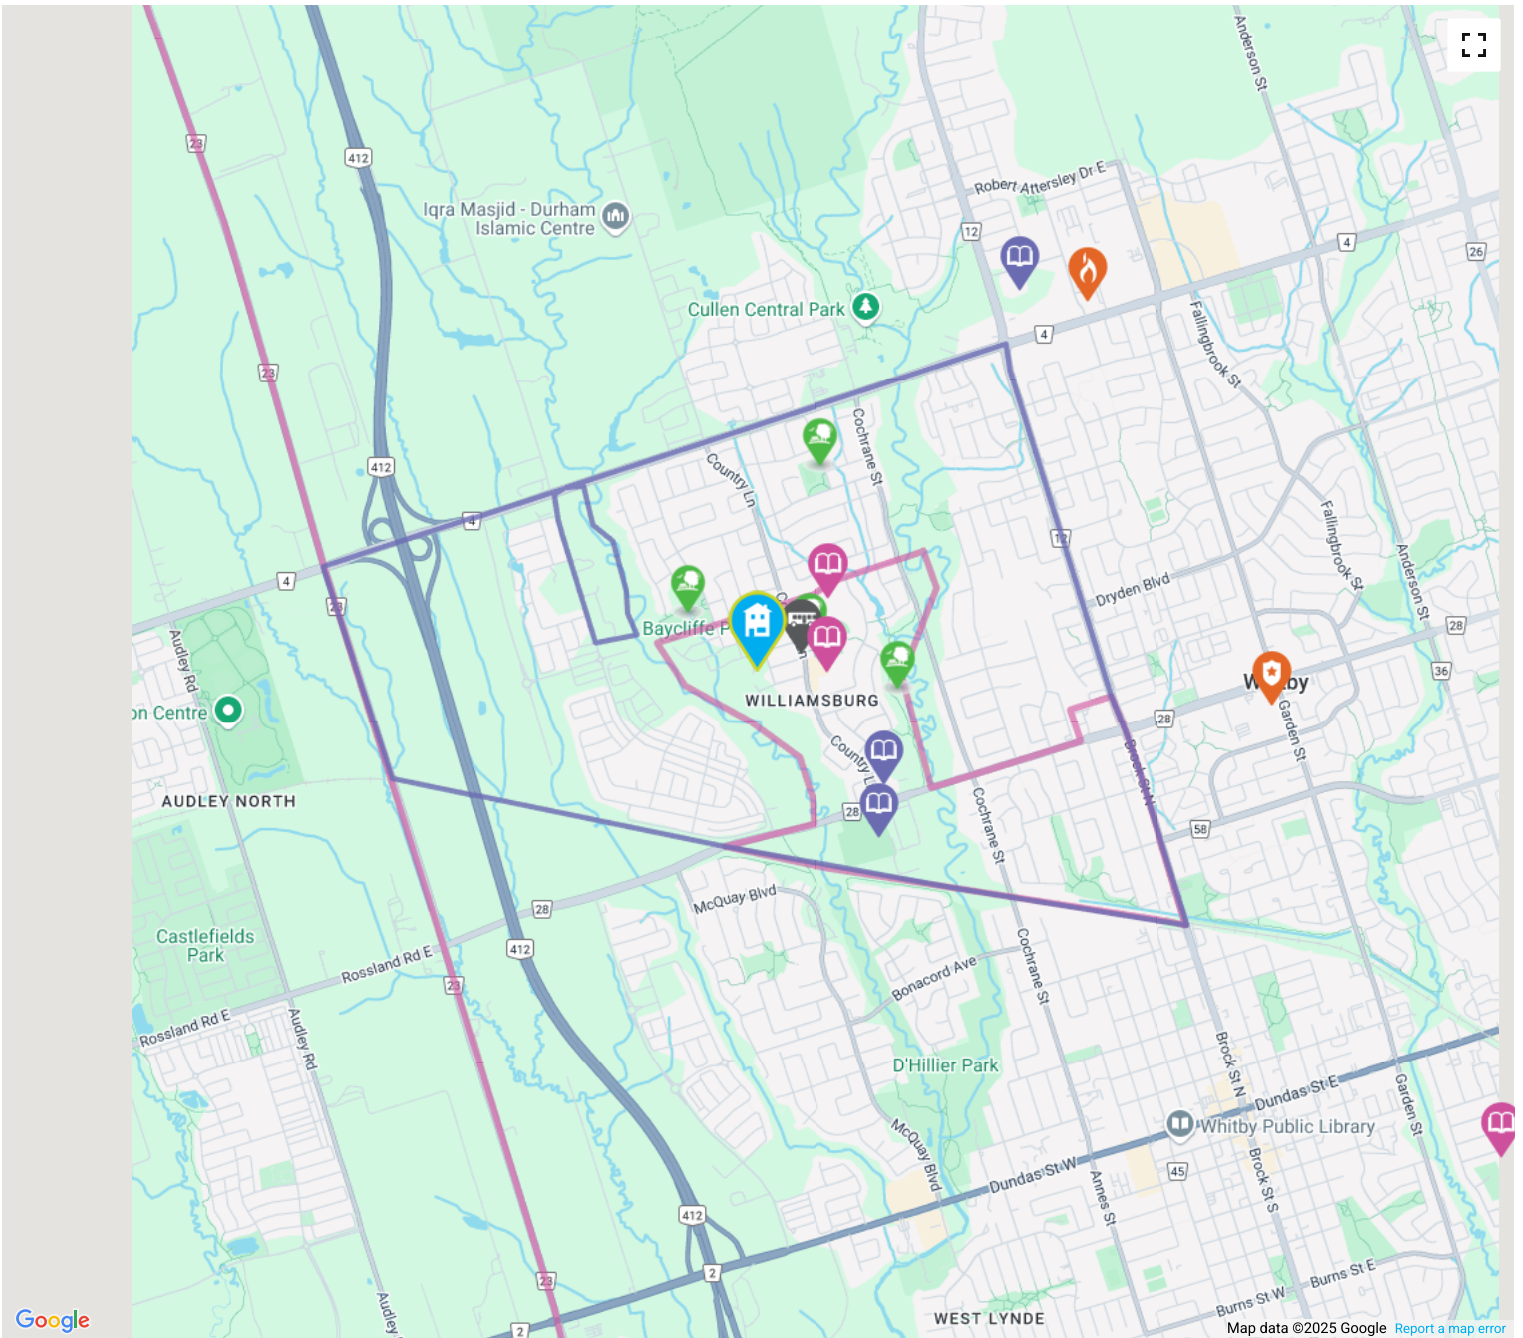

Elementary Schools

Middle Schools

High Schools

Transit

Safety

Elementary Attendance Zone

Middle Attendance Zone

High Attendance Zone

Parks

HoodQ