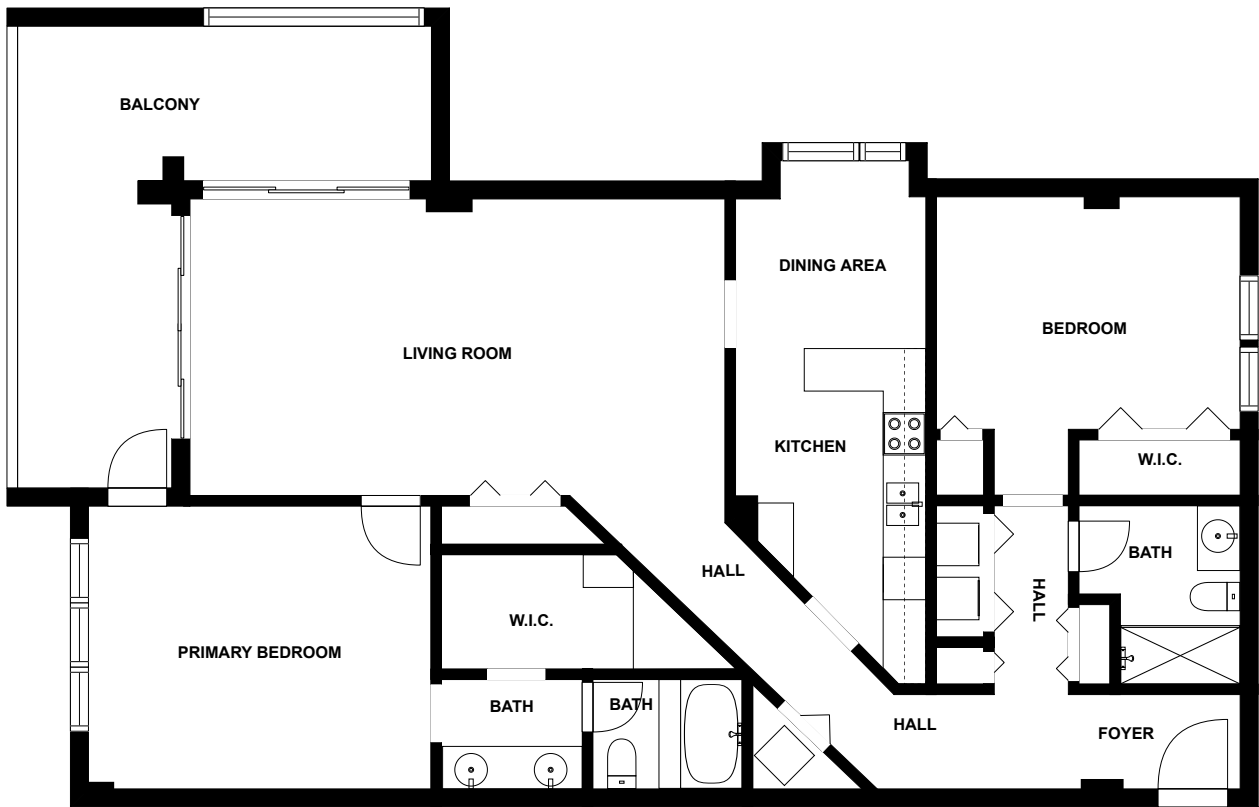

Home report

11590 Shipwatch Dr
Largo

Highlights

1 Kitchen

1 Living room

2 Bedroom

3 Bath

19 Doors

Shipwatch Restaurant & Bar, 0.2 mi

Air Adventures Clearwater, 5.3 mi

Floor plan

fvm

SIZES AND DIMENSIONS ARE APPROXIMATE, ACTUAL MAY VARY.

Appendix 1: Data sheet

Closet - 2	Closet - WalkIn - 2	Bath - 3
Bedroom - 2	Bedroom - Master - 1	Hall - 3
Entry - 1	Entry - Foyer - 1	LivingRoom - 1
Kitchen - 1	Dining - 1	Dining - Open - 1
Outdoor - 1	Outdoor - Balcony - 1	