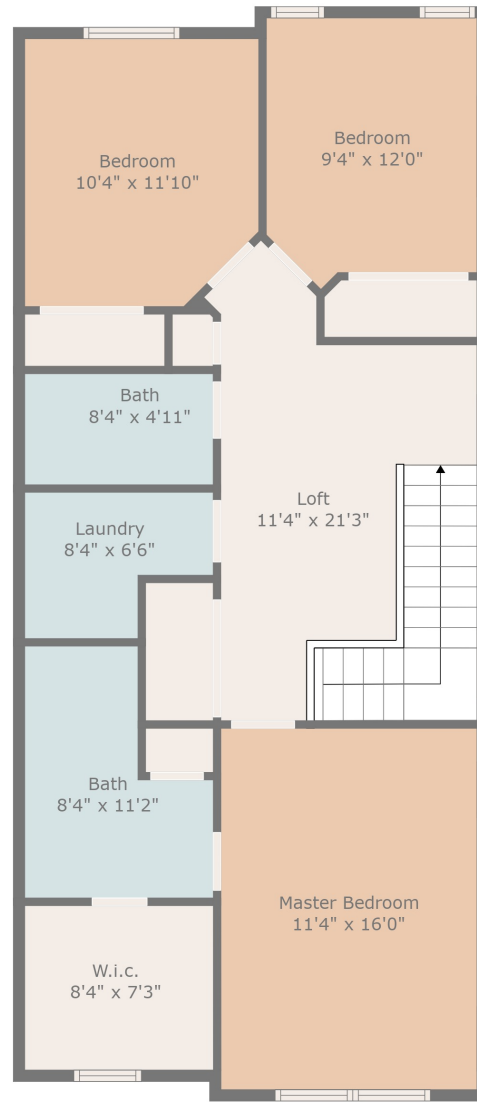

Floor 1

Floor 2

**TOTAL: 1384 sq. ft**  
 FLOOR 1: 452 sq. ft, FLOOR 2: 932 sq. ft  
 EXCLUDED AREAS: GARAGE: 440 sq. ft

Measurements Are Calculated By Cubicasa Technology. Deemed Highly Reliable But Not Guaranteed.

**TOTAL: 1384 sq. ft**  
FLOOR 1: 452 sq. ft, FLOOR 2: 932 sq. ft  
EXCLUDED AREAS: GARAGE: 440 sq. ft

Measurements Are Calculated By Cubicasa Technology. Deemed Highly Reliable But Not Guaranteed.

**TOTAL: 1384 sq. ft**  
FLOOR 1: 452 sq. ft, FLOOR 2: 932 sq. ft  
EXCLUDED AREAS: GARAGE: 440 sq. ft