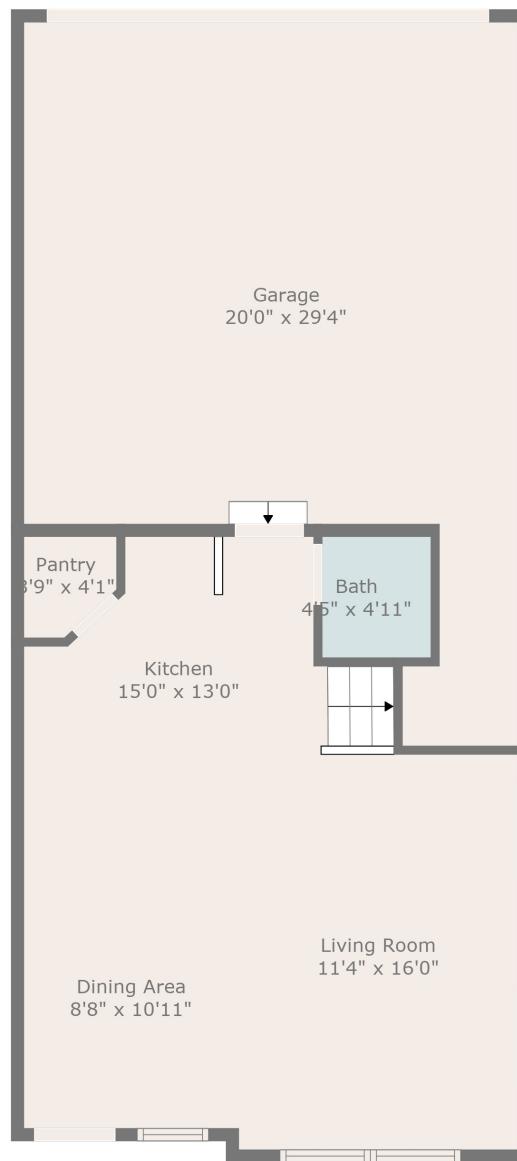

Floor 1

Floor 2

**TOTAL: 1384 sq. ft**  
 FLOOR 1: 452 sq. ft, FLOOR 2: 932 sq. ft  
 EXCLUDED AREAS: GARAGE: 440 sq. ft

Measurements Are Calculated By Cubicasa Technology. Deemed Highly Reliable But Not Guaranteed.

**TOTAL: 1384 sq. ft**  
FLOOR 1: 452 sq. ft, FLOOR 2: 932 sq. ft  
EXCLUDED AREAS: GARAGE: 440 sq. ft

Measurements Are Calculated By Cubicasa Technology. Deemed Highly Reliable But Not Guaranteed.

**TOTAL: 1384 sq. ft**  
FLOOR 1: 452 sq. ft, FLOOR 2: 932 sq. ft  
EXCLUDED AREAS: GARAGE: 440 sq. ft