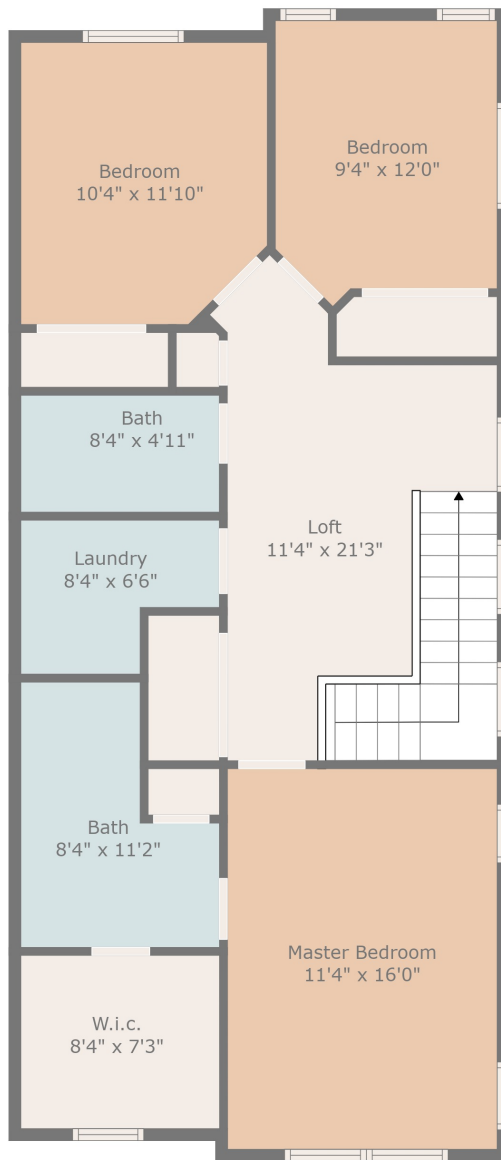

Floor 1

Floor 2

**TOTAL: 1384 sq. ft**  
 FLOOR 1: 452 sq. ft, FLOOR 2: 932 sq. ft  
 EXCLUDED AREAS: GARAGE: 440 sq. ft

Measurements Are Calculated By Cubicasa Technology. Deemed Highly Reliable But Not Guaranteed.

**TOTAL: 1384 sq. ft**  
FLOOR 1: 452 sq. ft, FLOOR 2: 932 sq. ft  
EXCLUDED AREAS: GARAGE: 440 sq. ft

Measurements Are Calculated By Cubicasa Technology. Deemed Highly Reliable But Not Guaranteed.

**TOTAL: 1384 sq. ft**  
FLOOR 1: 452 sq. ft, FLOOR 2: 932 sq. ft  
EXCLUDED AREAS: GARAGE: 440 sq. ft