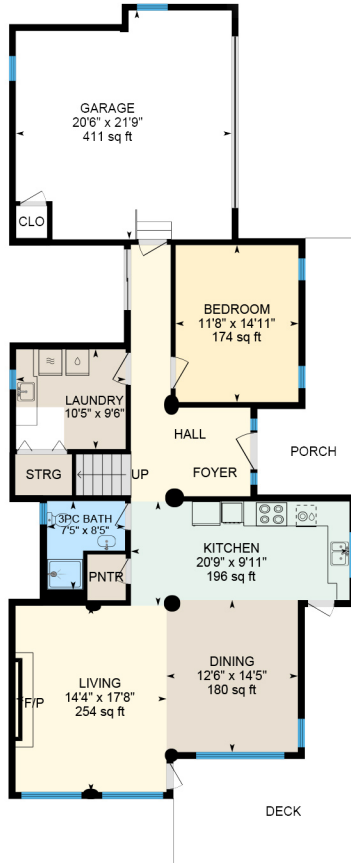

8148 Muirfield Crescent, Whistler, BC

TOTAL AREA - 3347 SQ FT
TOTAL AREA INCLUDES 8" OF EXTERIOR WALLS

Scott Brammer
REAL ESTATE MEDIA

PREPARED: 2023/06/09