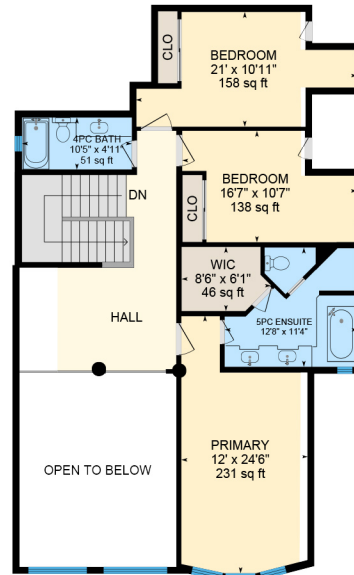

8148 Muirfield Crescent, Whistler, BC

TOTAL AREA - 3347 SQ FT
TOTAL AREA INCLUDES 8" OF EXTERIOR WALLS

Scott Brammer
REAL ESTATE MEDIA

PREPARED: 2023/06/09