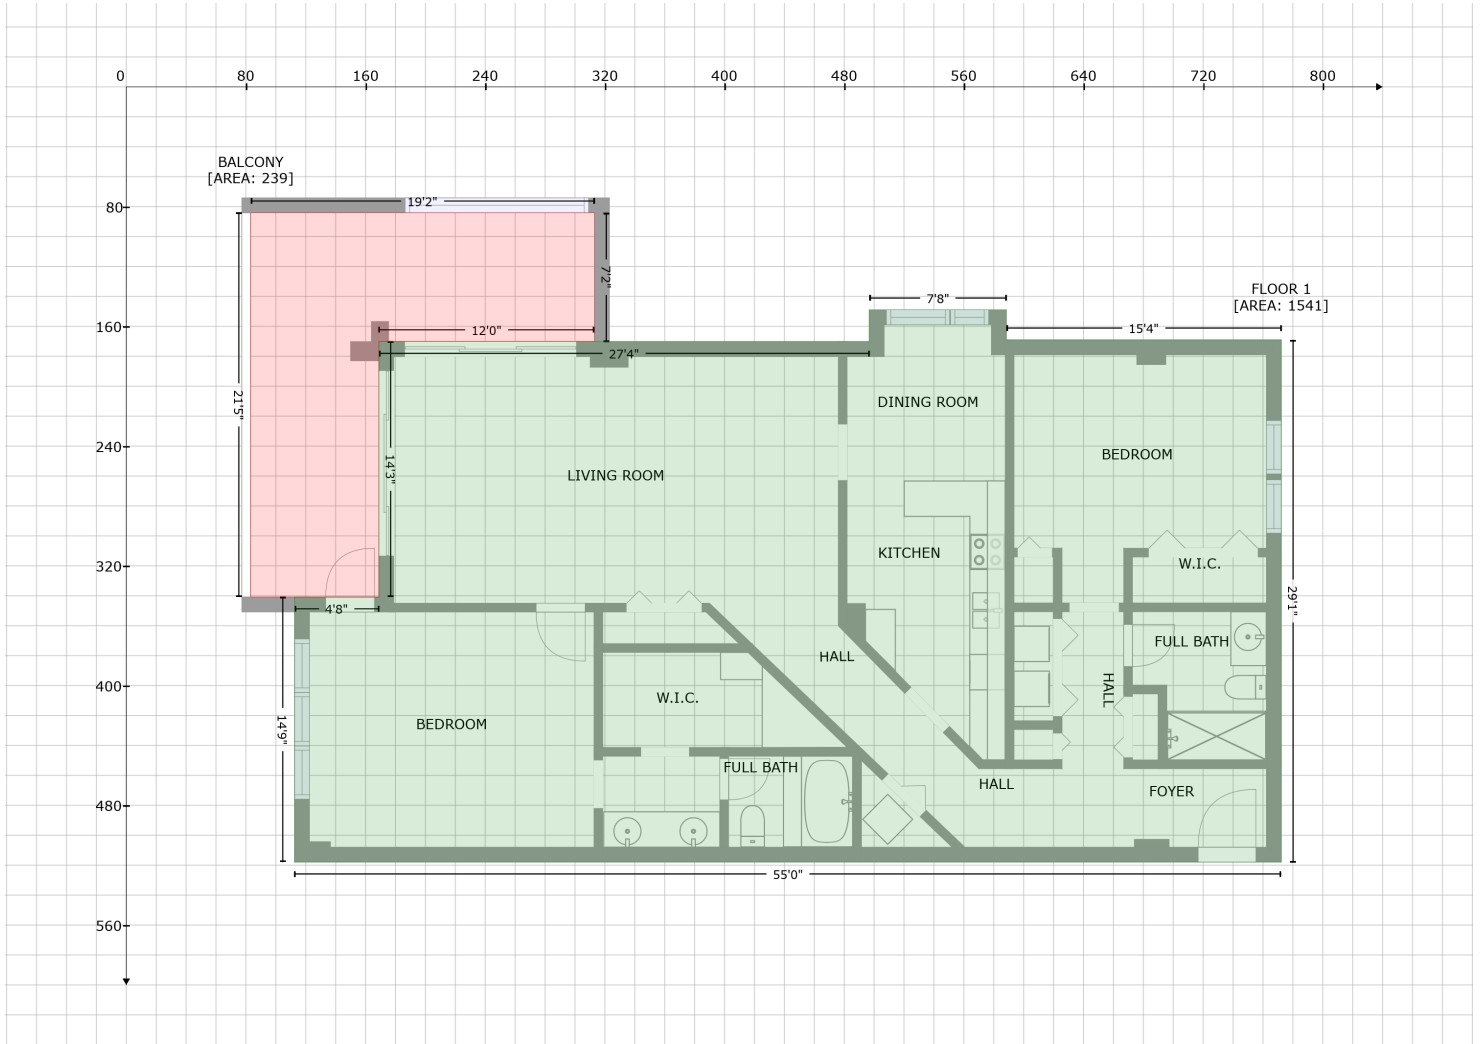

11590 Shipwatch Dr, Largo, FL, United States

Gross Living Area: 1541 sq. ft

Space	Area (sq. ft)	Calculation <small>Coordinate Polygon Area Algorithm using inches</small>
FLOOR 1 (Living area)	1541	$-\left((588.4 + 588.4) * (148.9 - 169) + (588.4 + 772.3) * (169 - 169) + (772.3 + 772.3) * (169 - 518) + (772.3 + 112.5) * (518 - 518) + (112.5 + 112.5) * (518 - 340.9) + (112.5 + 168.9) * (340.9 - 340.9) + (168.9 + 168.9) * (340.9 - 170.2) + (168.9 + 496.8) * (170.2 - 170.2) + (496.8 + 496.8) * (170.2 - 148.9) + (496.8 + 588.4) * (148.9 - 148.9)\right) * 0.5 * 0.00694$
BALCONY (Non-living area)	239	$-\left((313.1 + 313.1) * (84.1 - 170.2) + (313.1 + 168.9) * (170.2 - 170.2) + (168.9 + 168.9) * (170.2 - 340.9) + (168.9 + 83.1) * (340.9 - 340.9) + (83.1 + 83.1) * (340.9 - 84.1) + (83.1 + 313.1) * (84.1 - 84.1)\right) * 0.5 * 0.00694$