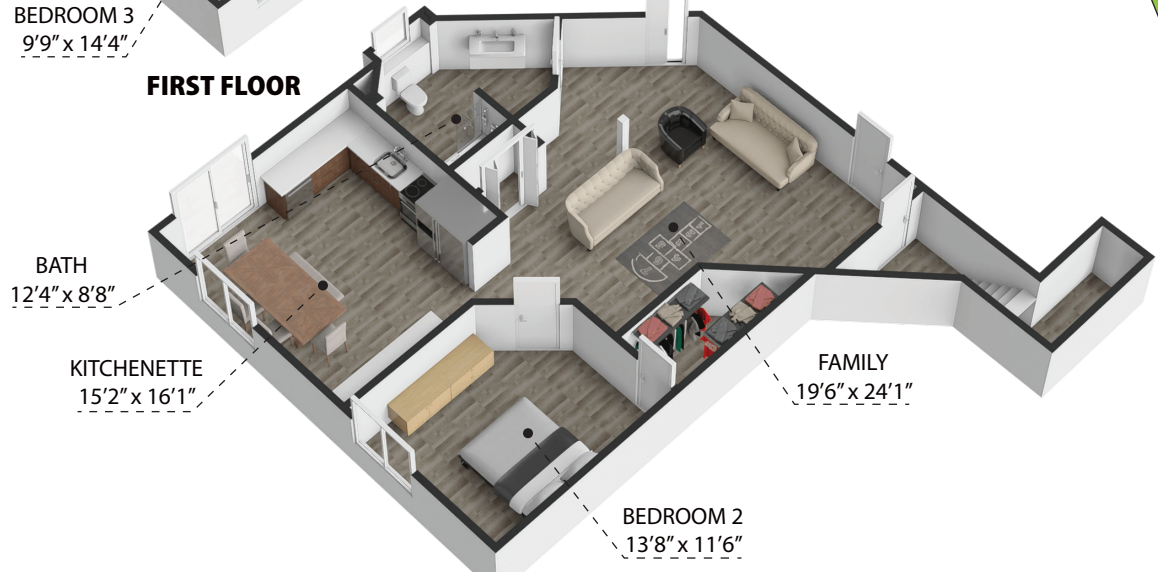

**FIRST FLOOR**

**BASEMENT**

820 Anna Court, Waterloo 53594  
TOTAL APPROX. FLOOR AREA 2,478 SQ.FT

Whilst every attempt has been made to ensure the accuracy of the floor plan contained here, measurements of doors, windows, rooms and any other items are approximate and no responsibility is taken for any error, omission, or misstatement. This plan is for illustrative purposes only and should be used as such by any prospective purchaser.