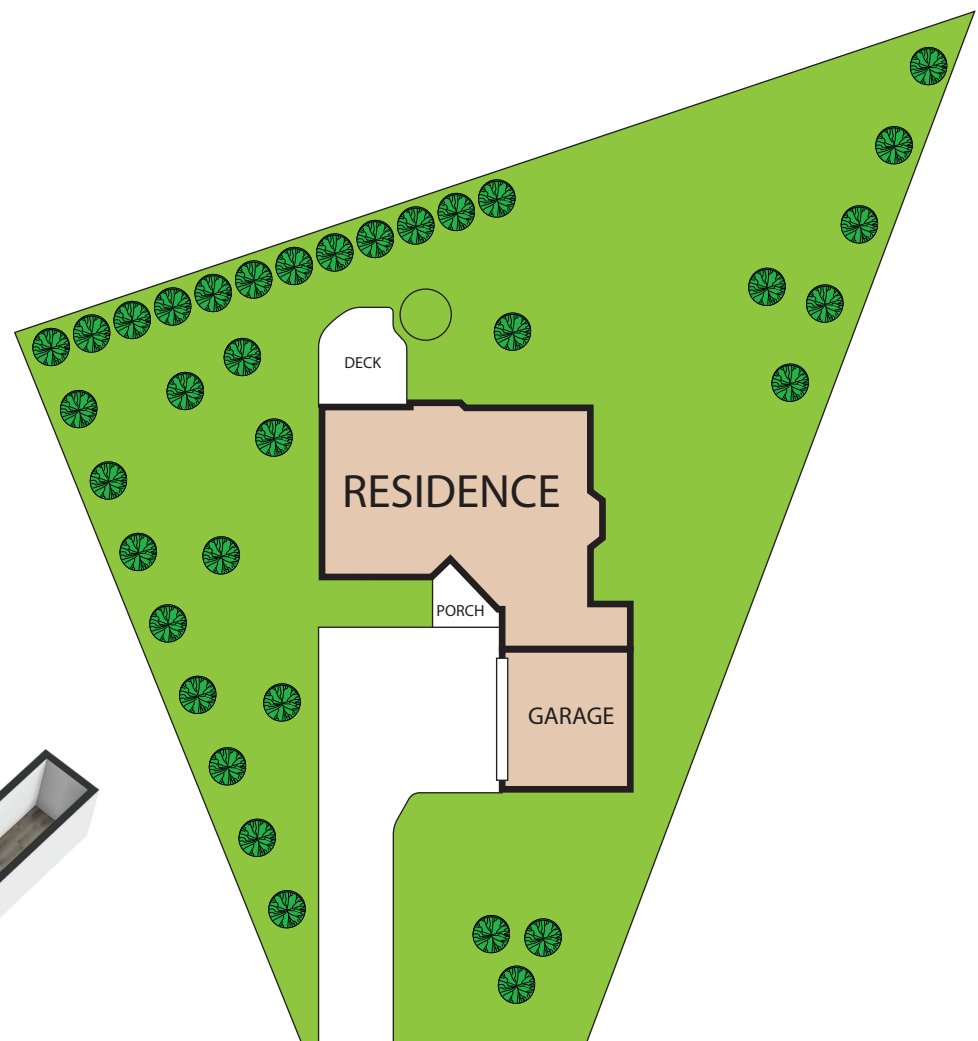

**FIRST FLOOR**

**BASEMENT**

820 Anna Court, Waterloo 53594  
TOTAL APPROX. FLOOR AREA 2,478 SQ.FT

Whilst every attempt has been made to ensure the accuracy of the floor plan contained here, measurements of doors, windows, rooms and any other items are approximate and no responsibility is taken for any error, omission, or misstatement. This plan is for illustrative purposes only and should be used as such by any prospective purchaser.