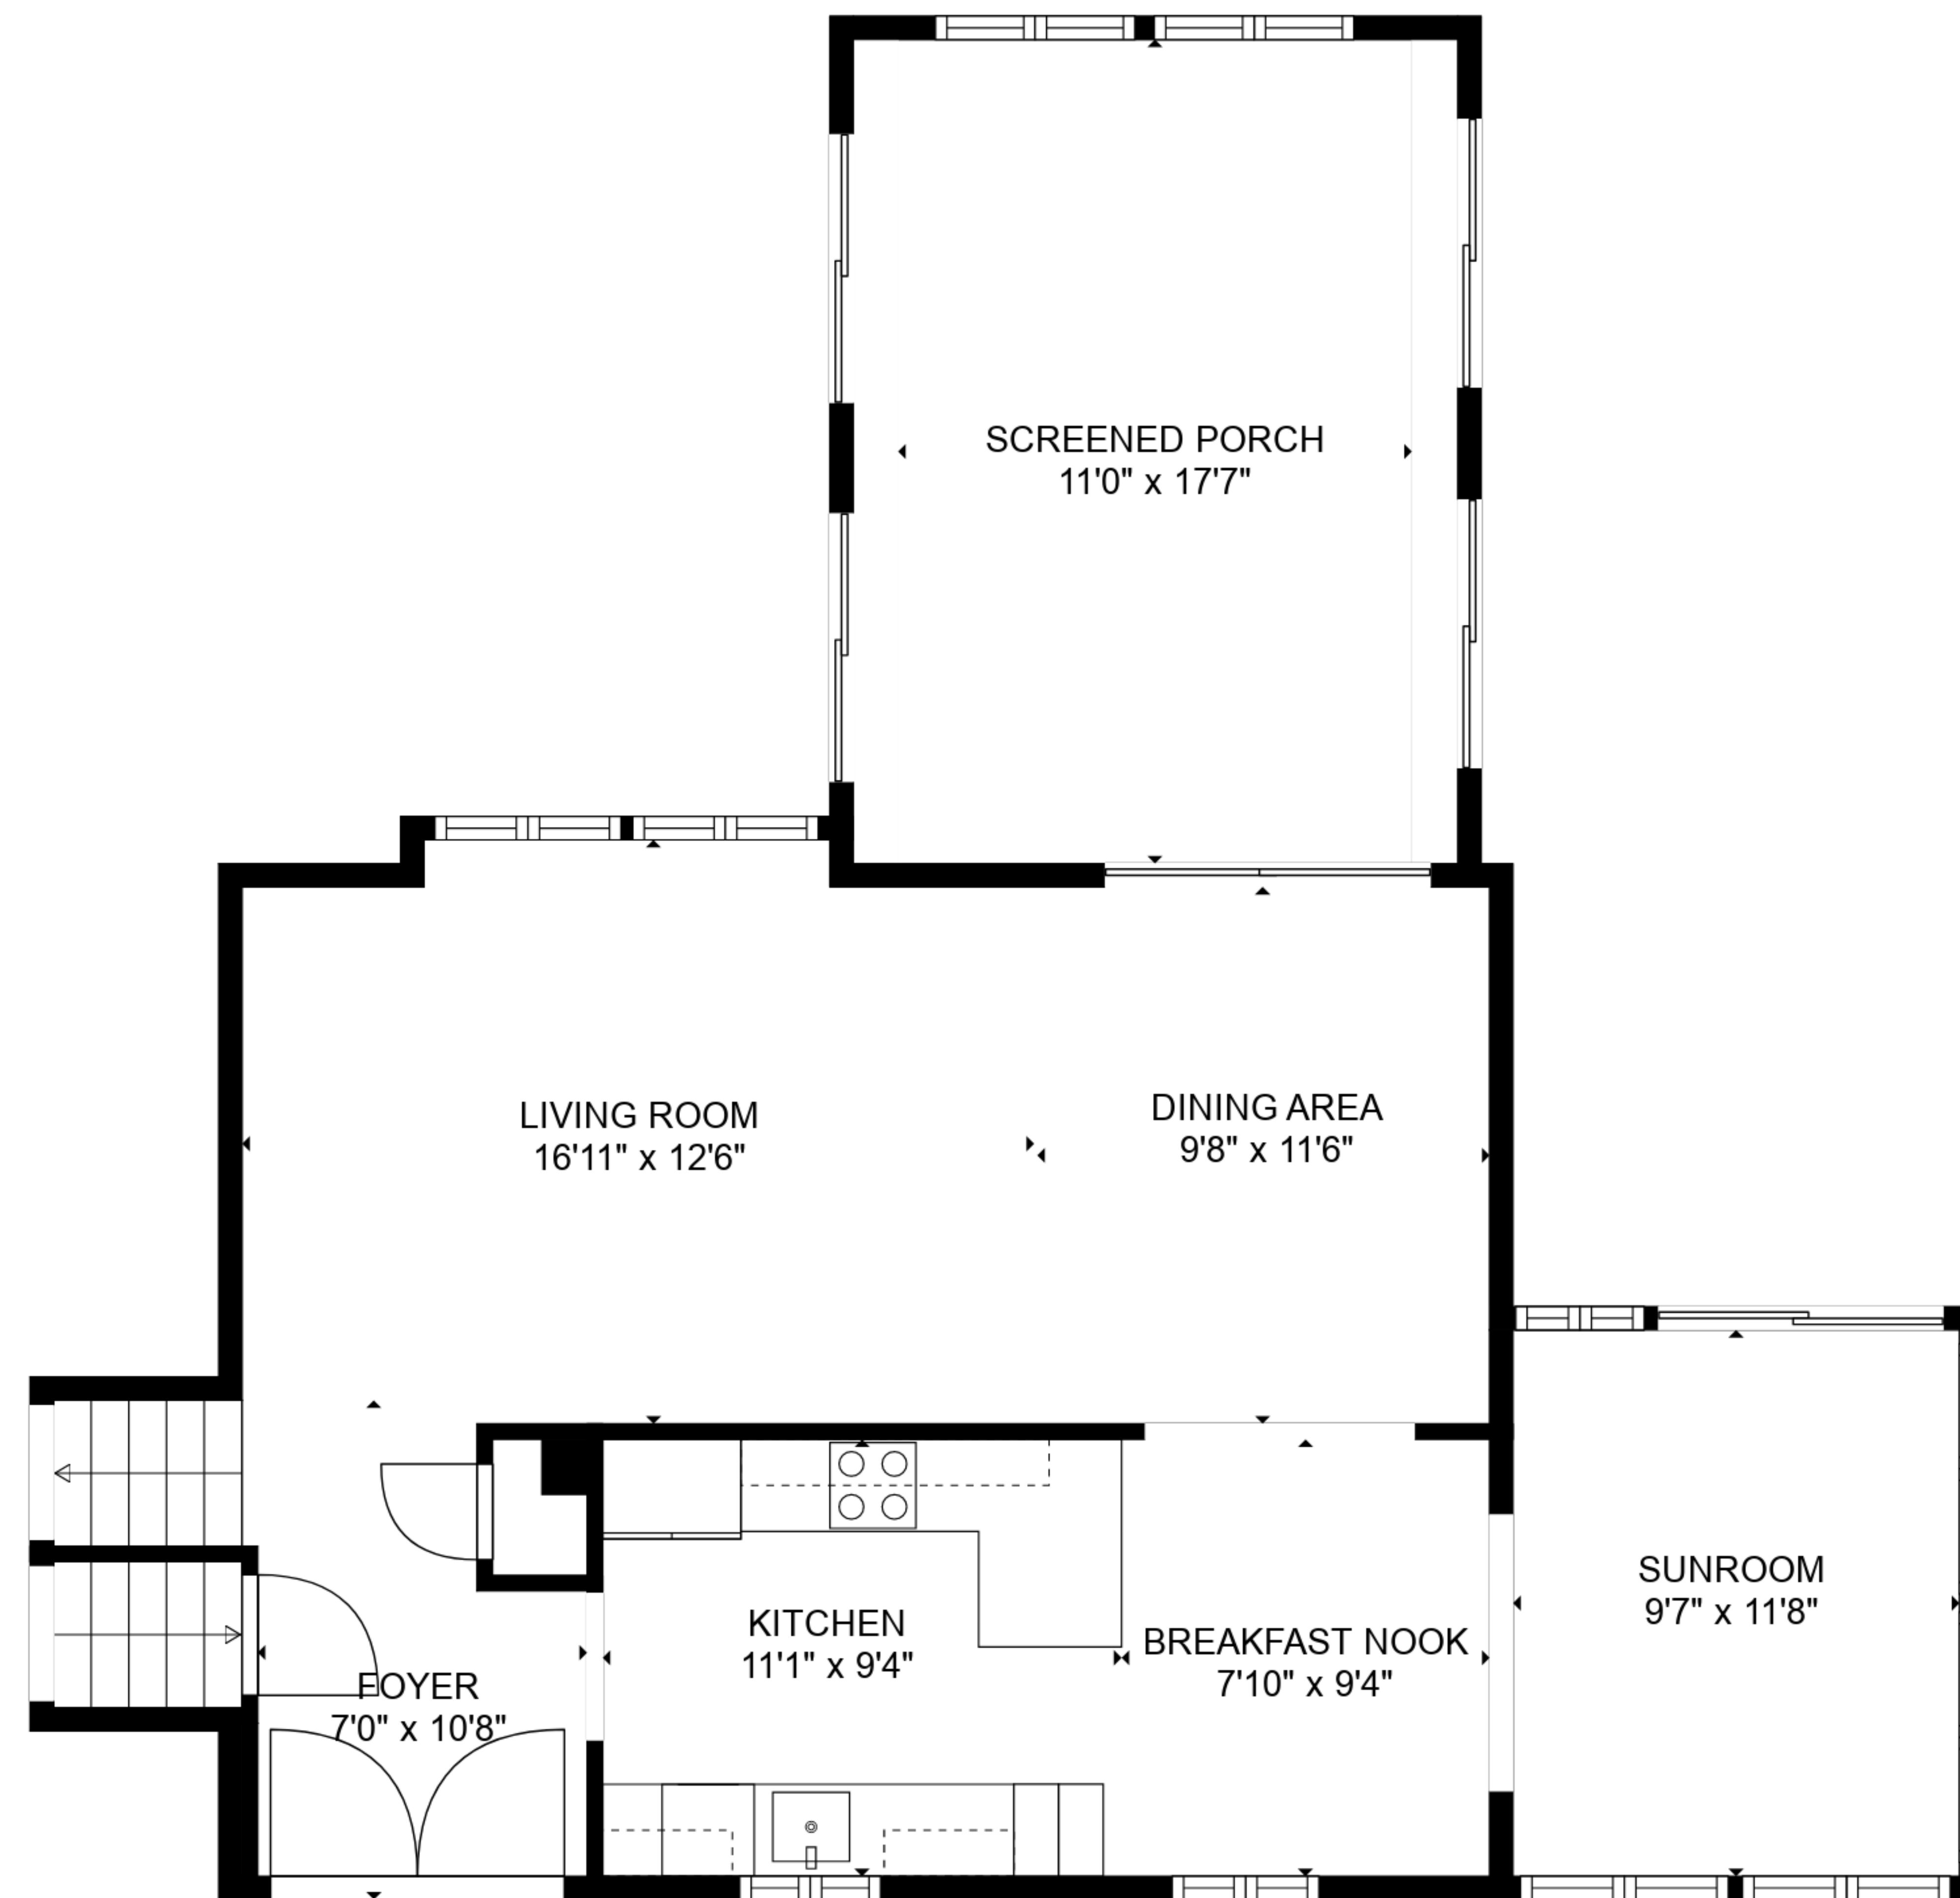

RECREATION ROOM
19'2" x 23'11"

BATH
5'5" x 6'8"

BAR
5'9" x 6'1"

Total scanned area: 2195 sq. ft

FLOOR 3

FLOOR 1

FLOOR 2