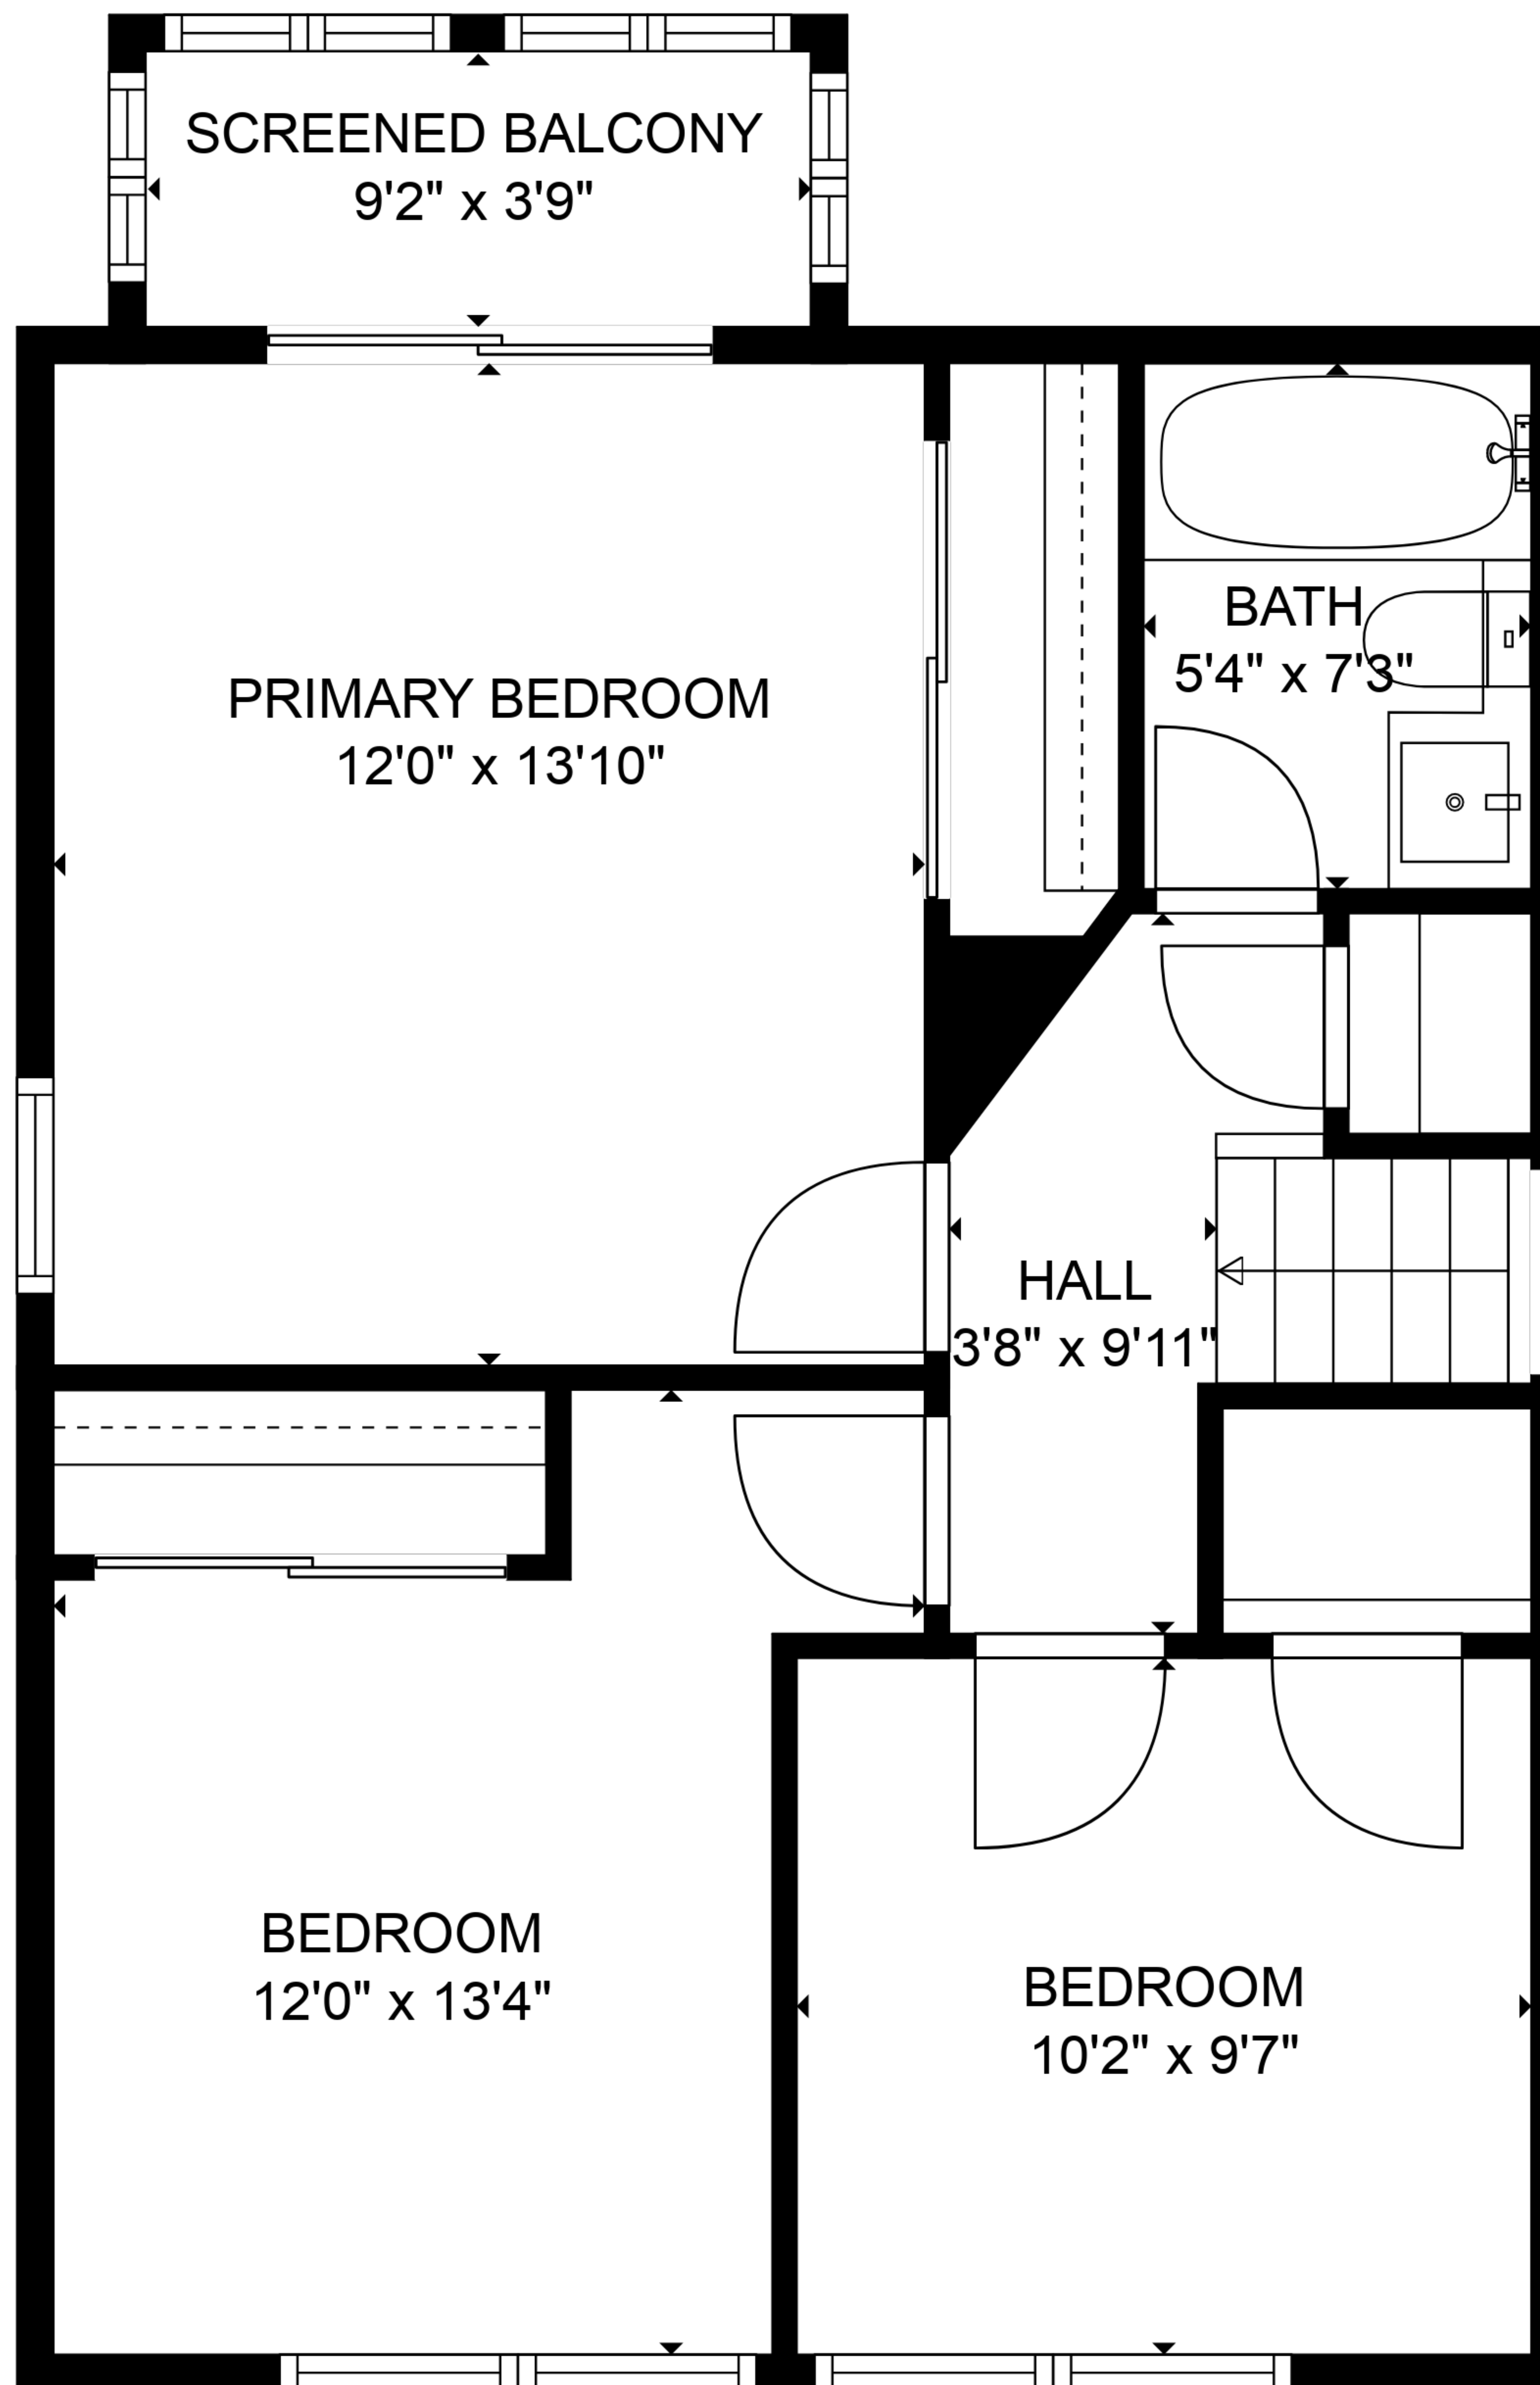

RECREATION ROOM
19'2" x 23'11"

BATH
5'5" x 6'8"

BAR
5'9" x 6'1"

Total scanned area: 2195 sq. ft

FLOOR 3

FLOOR 1

FLOOR 2