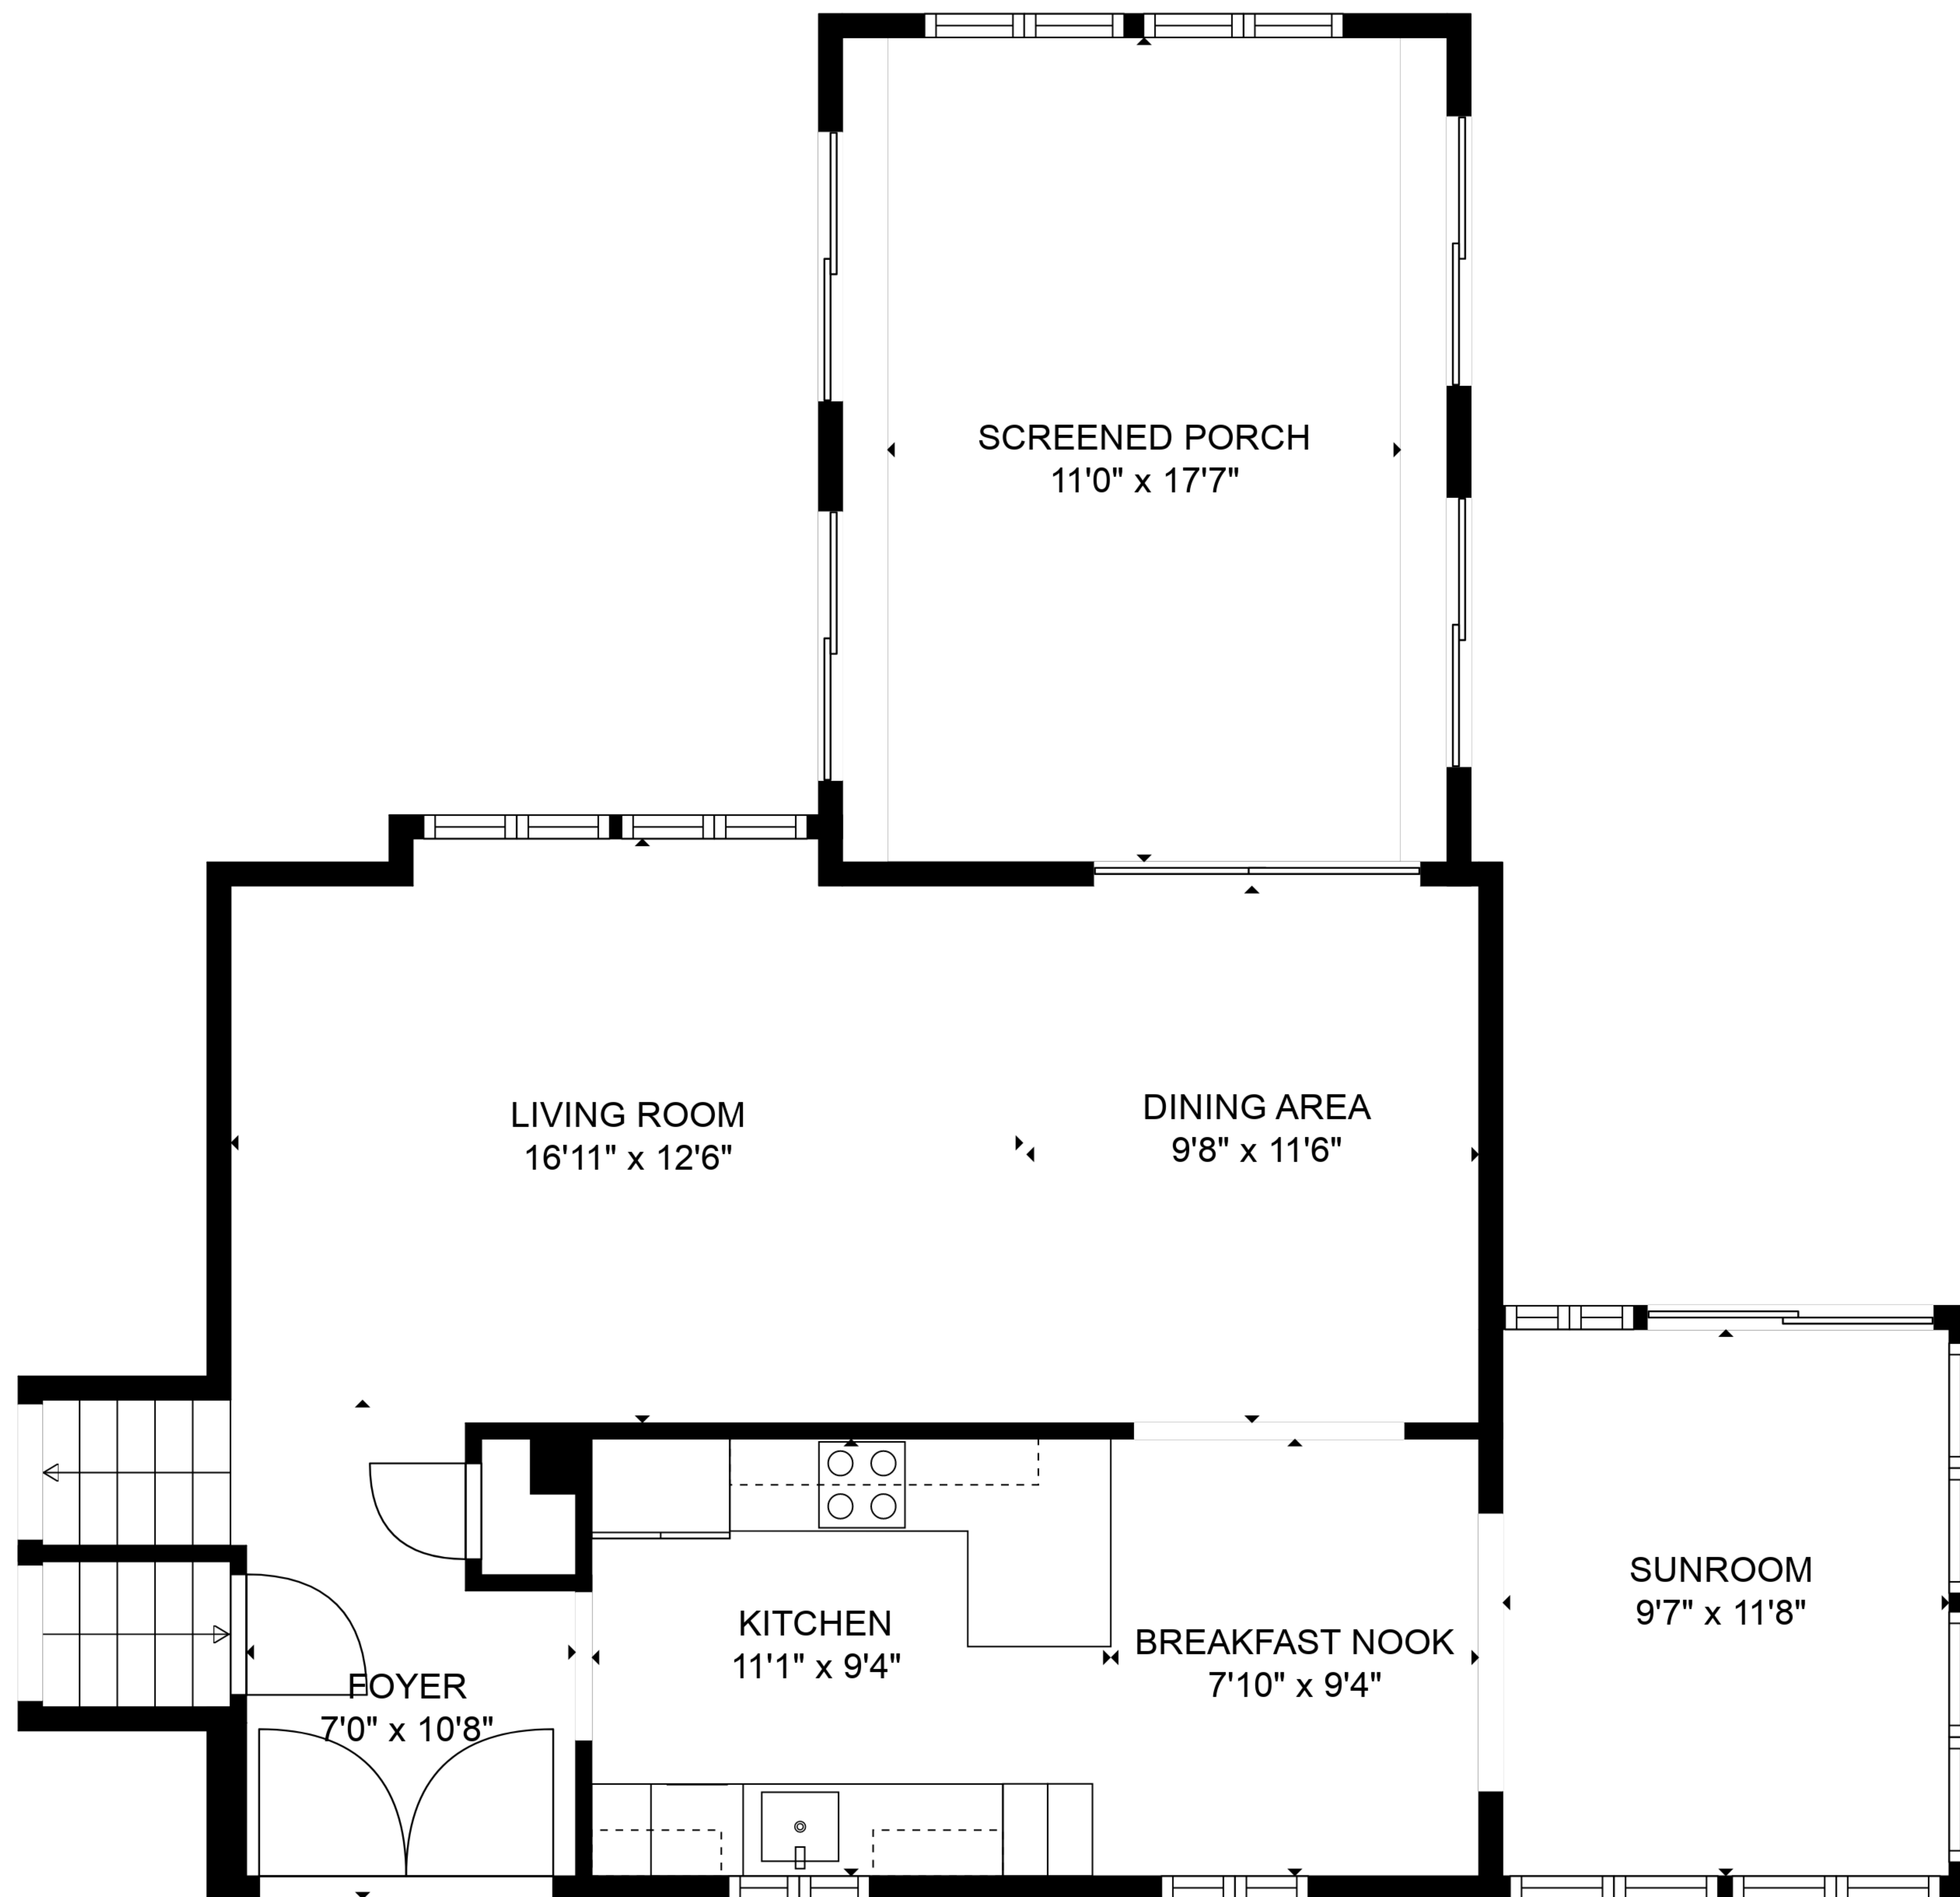

RECREATION ROOM
19'2" x 23'11"

BATH
5'5" x 6'8"

BAR
5'9" x 6'1"

Total scanned area: 2195 sq. ft

FLOOR 3

FLOOR 1

FLOOR 2