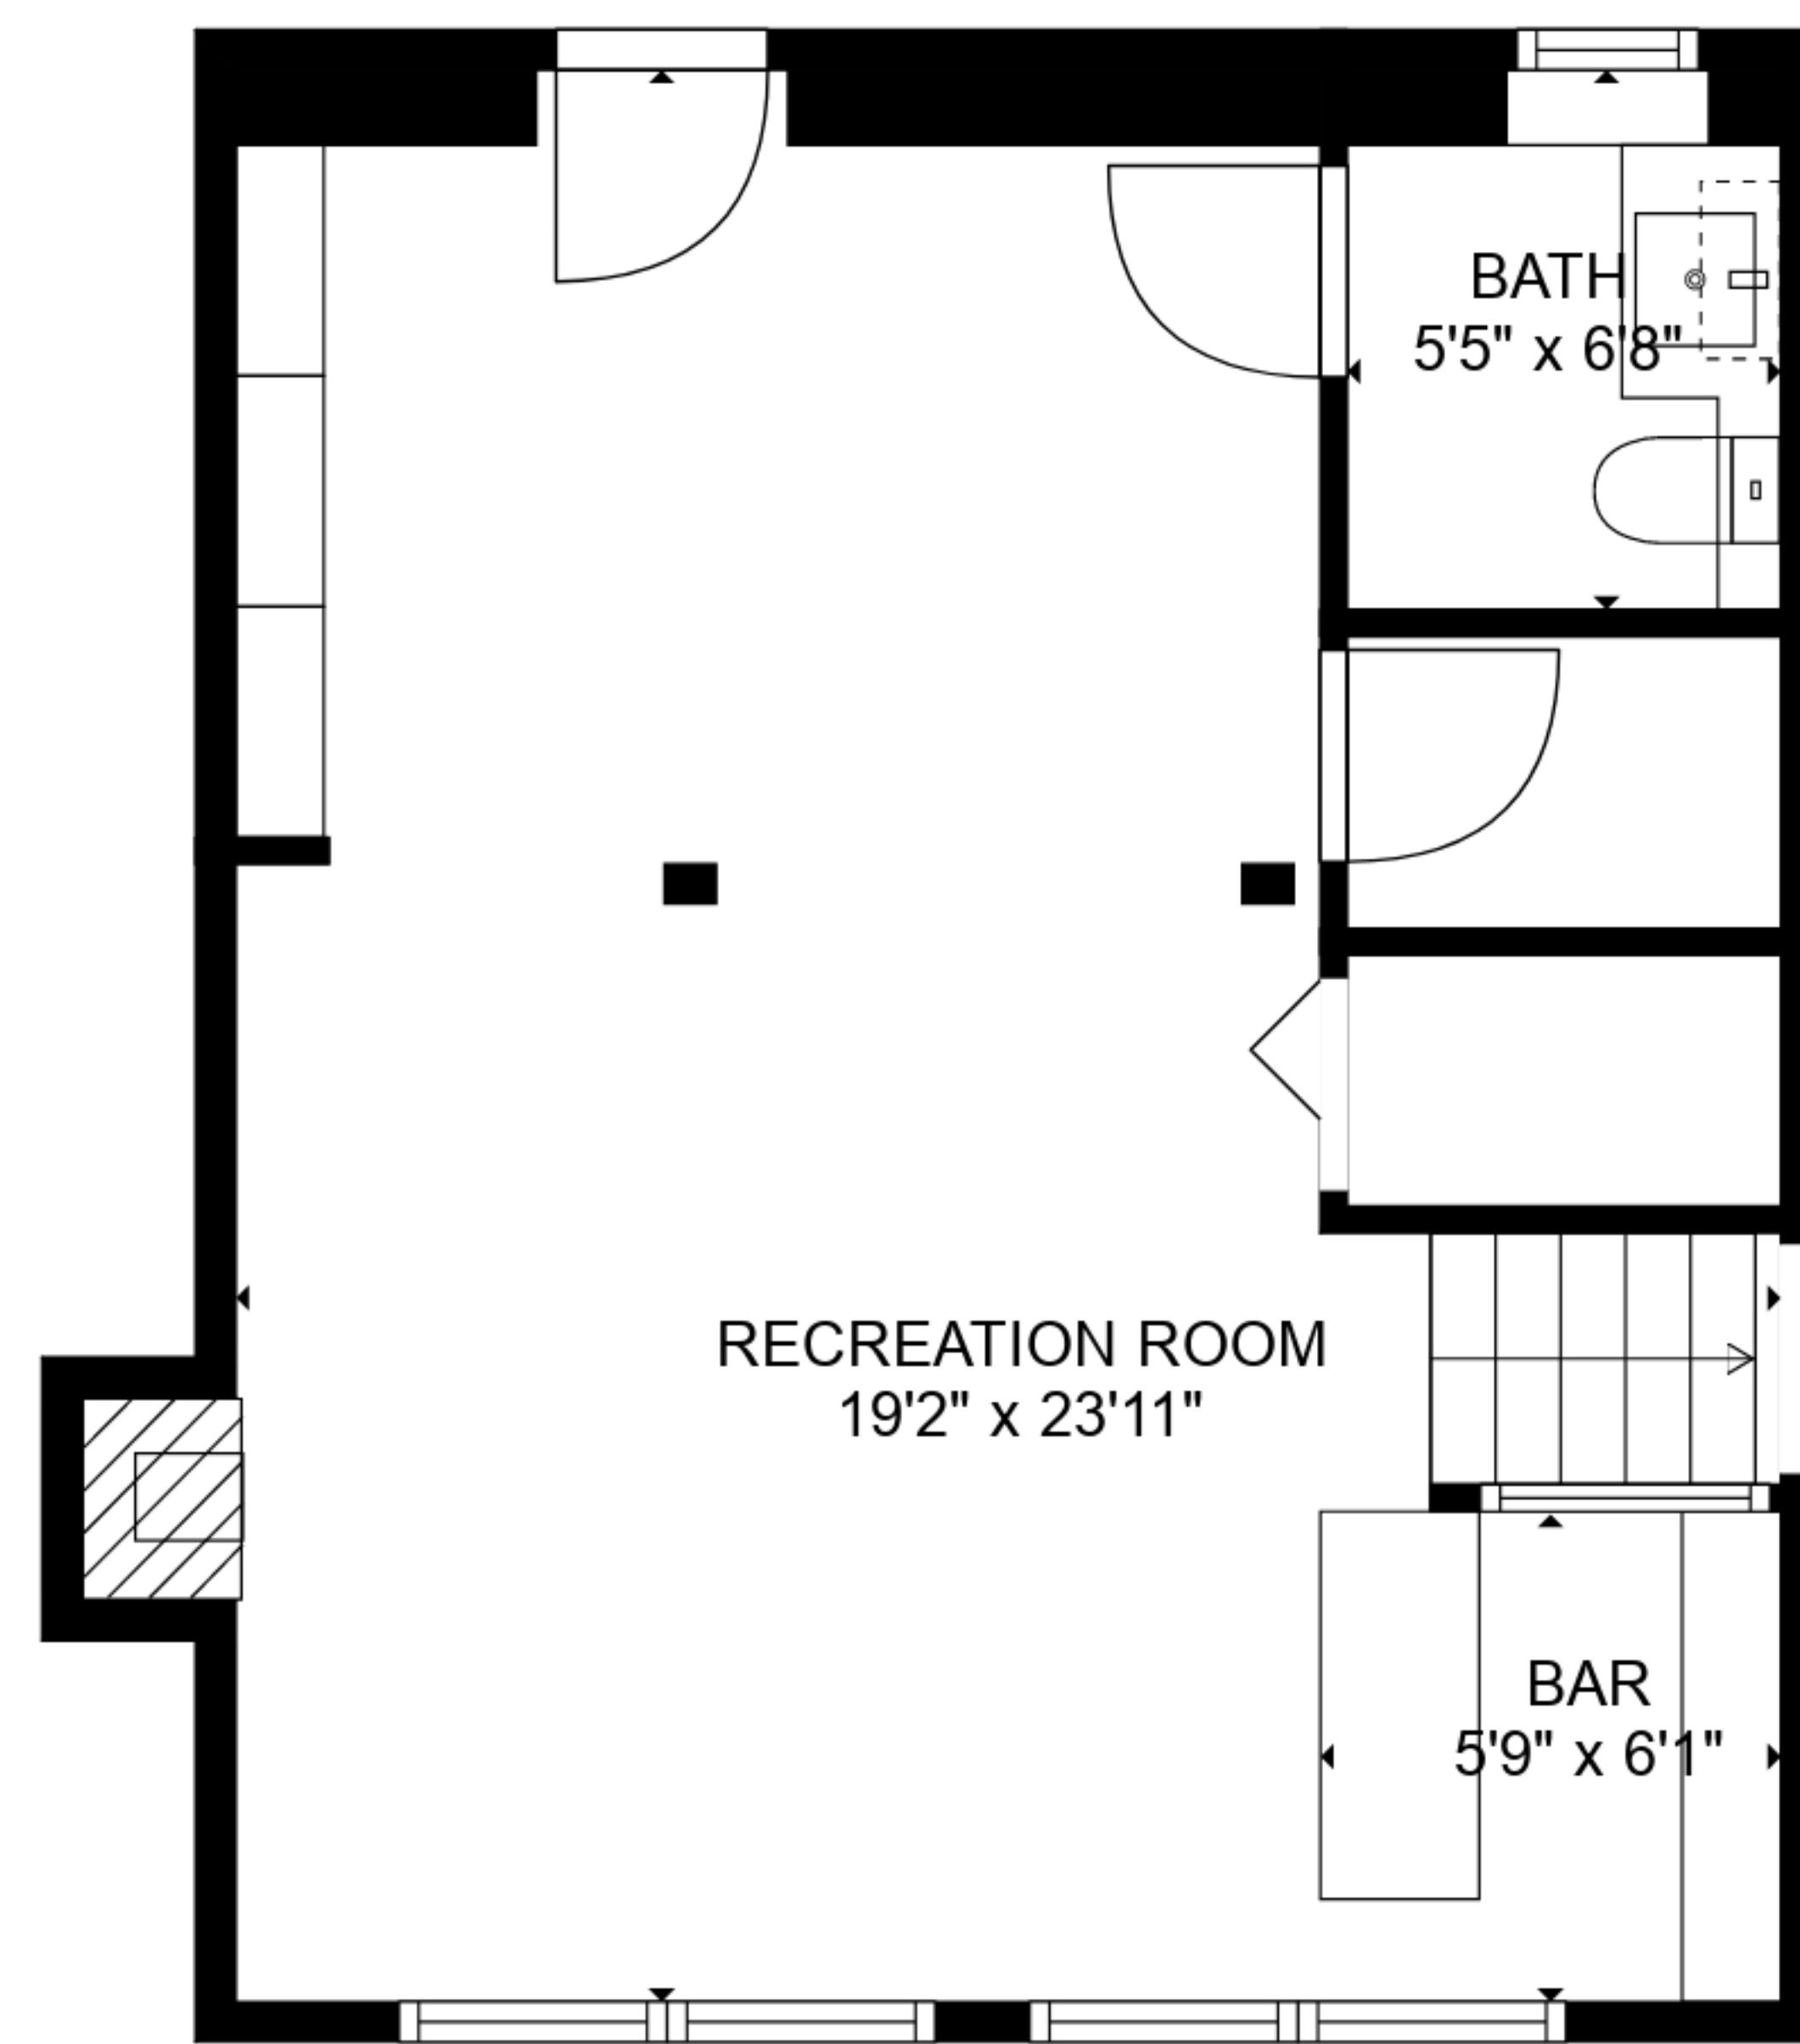

RECREATION ROOM
19'2" x 23'11"

BATH
5'5" x 6'8"

BAR
5'9" x 6'1"

Total scanned area: 2195 sq. ft

FLOOR 3

FLOOR 1

FLOOR 2