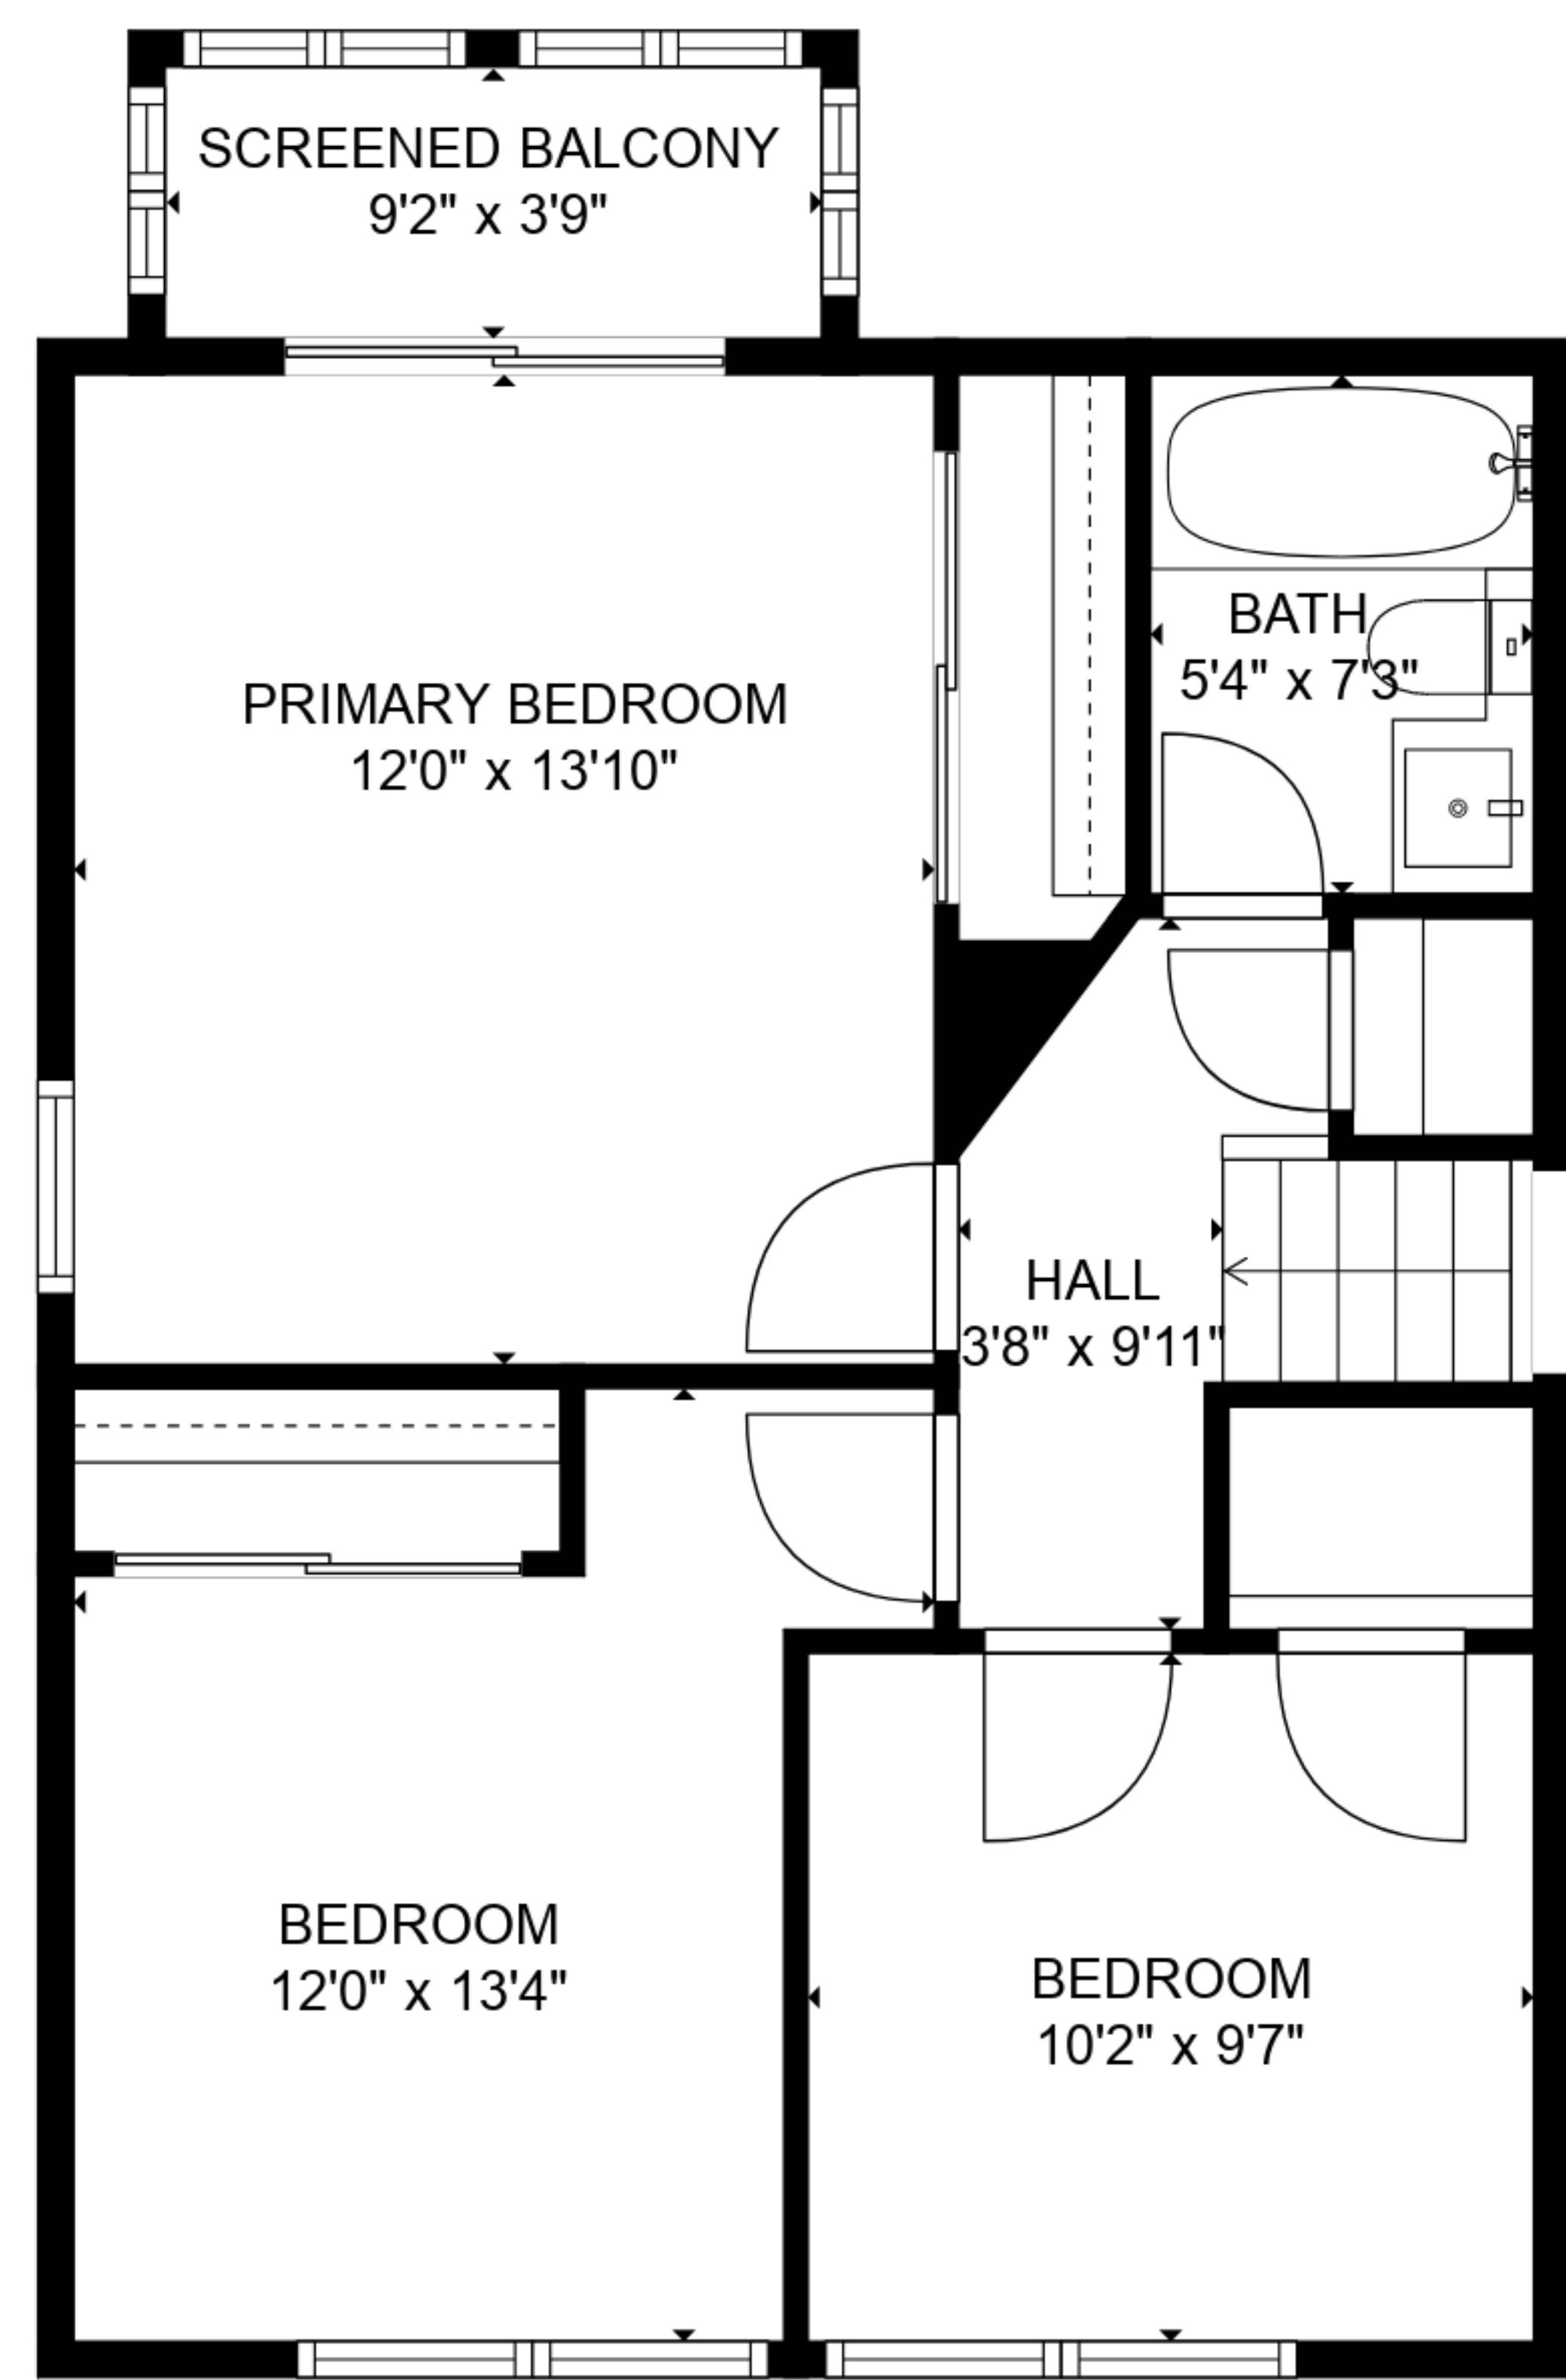

RECREATION ROOM
19'2" x 23'11"

BATH
5'5" x 6'8"

BAR
5'9" x 6'1"

Total scanned area: 2195 sq. ft

FLOOR 3

FLOOR 1

FLOOR 2