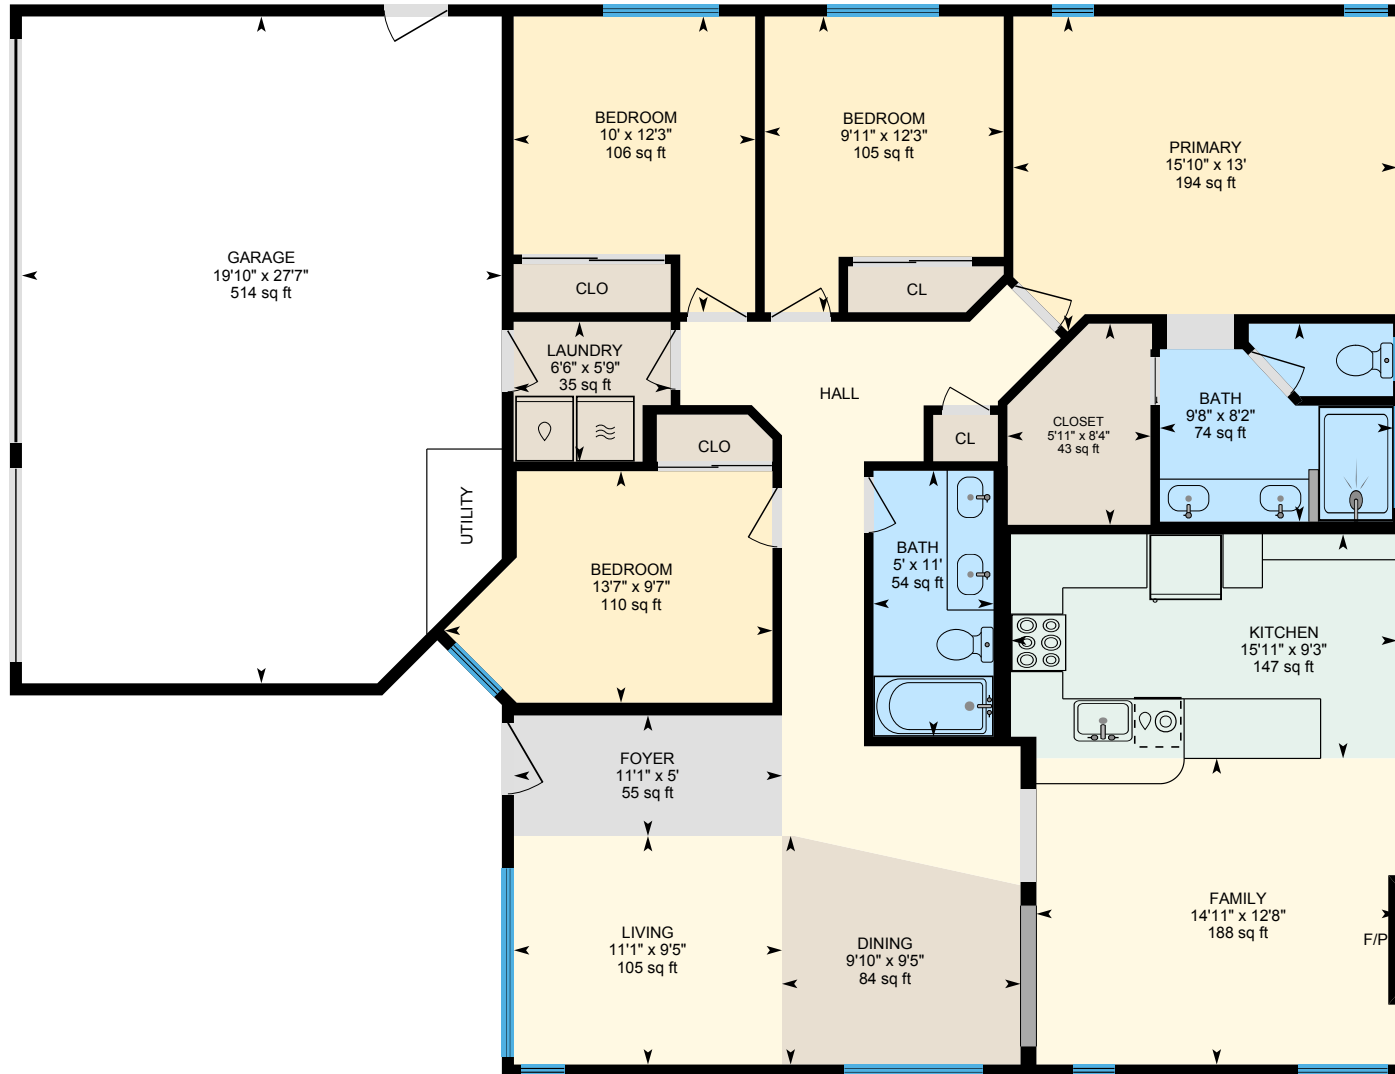

325 Fox Meadow Ct, Tracy, CA

Main Floor Finished Area 1668.31 sq ft
Unfinished Area 547.25 sq ft

PREPARED: 2023/09/07