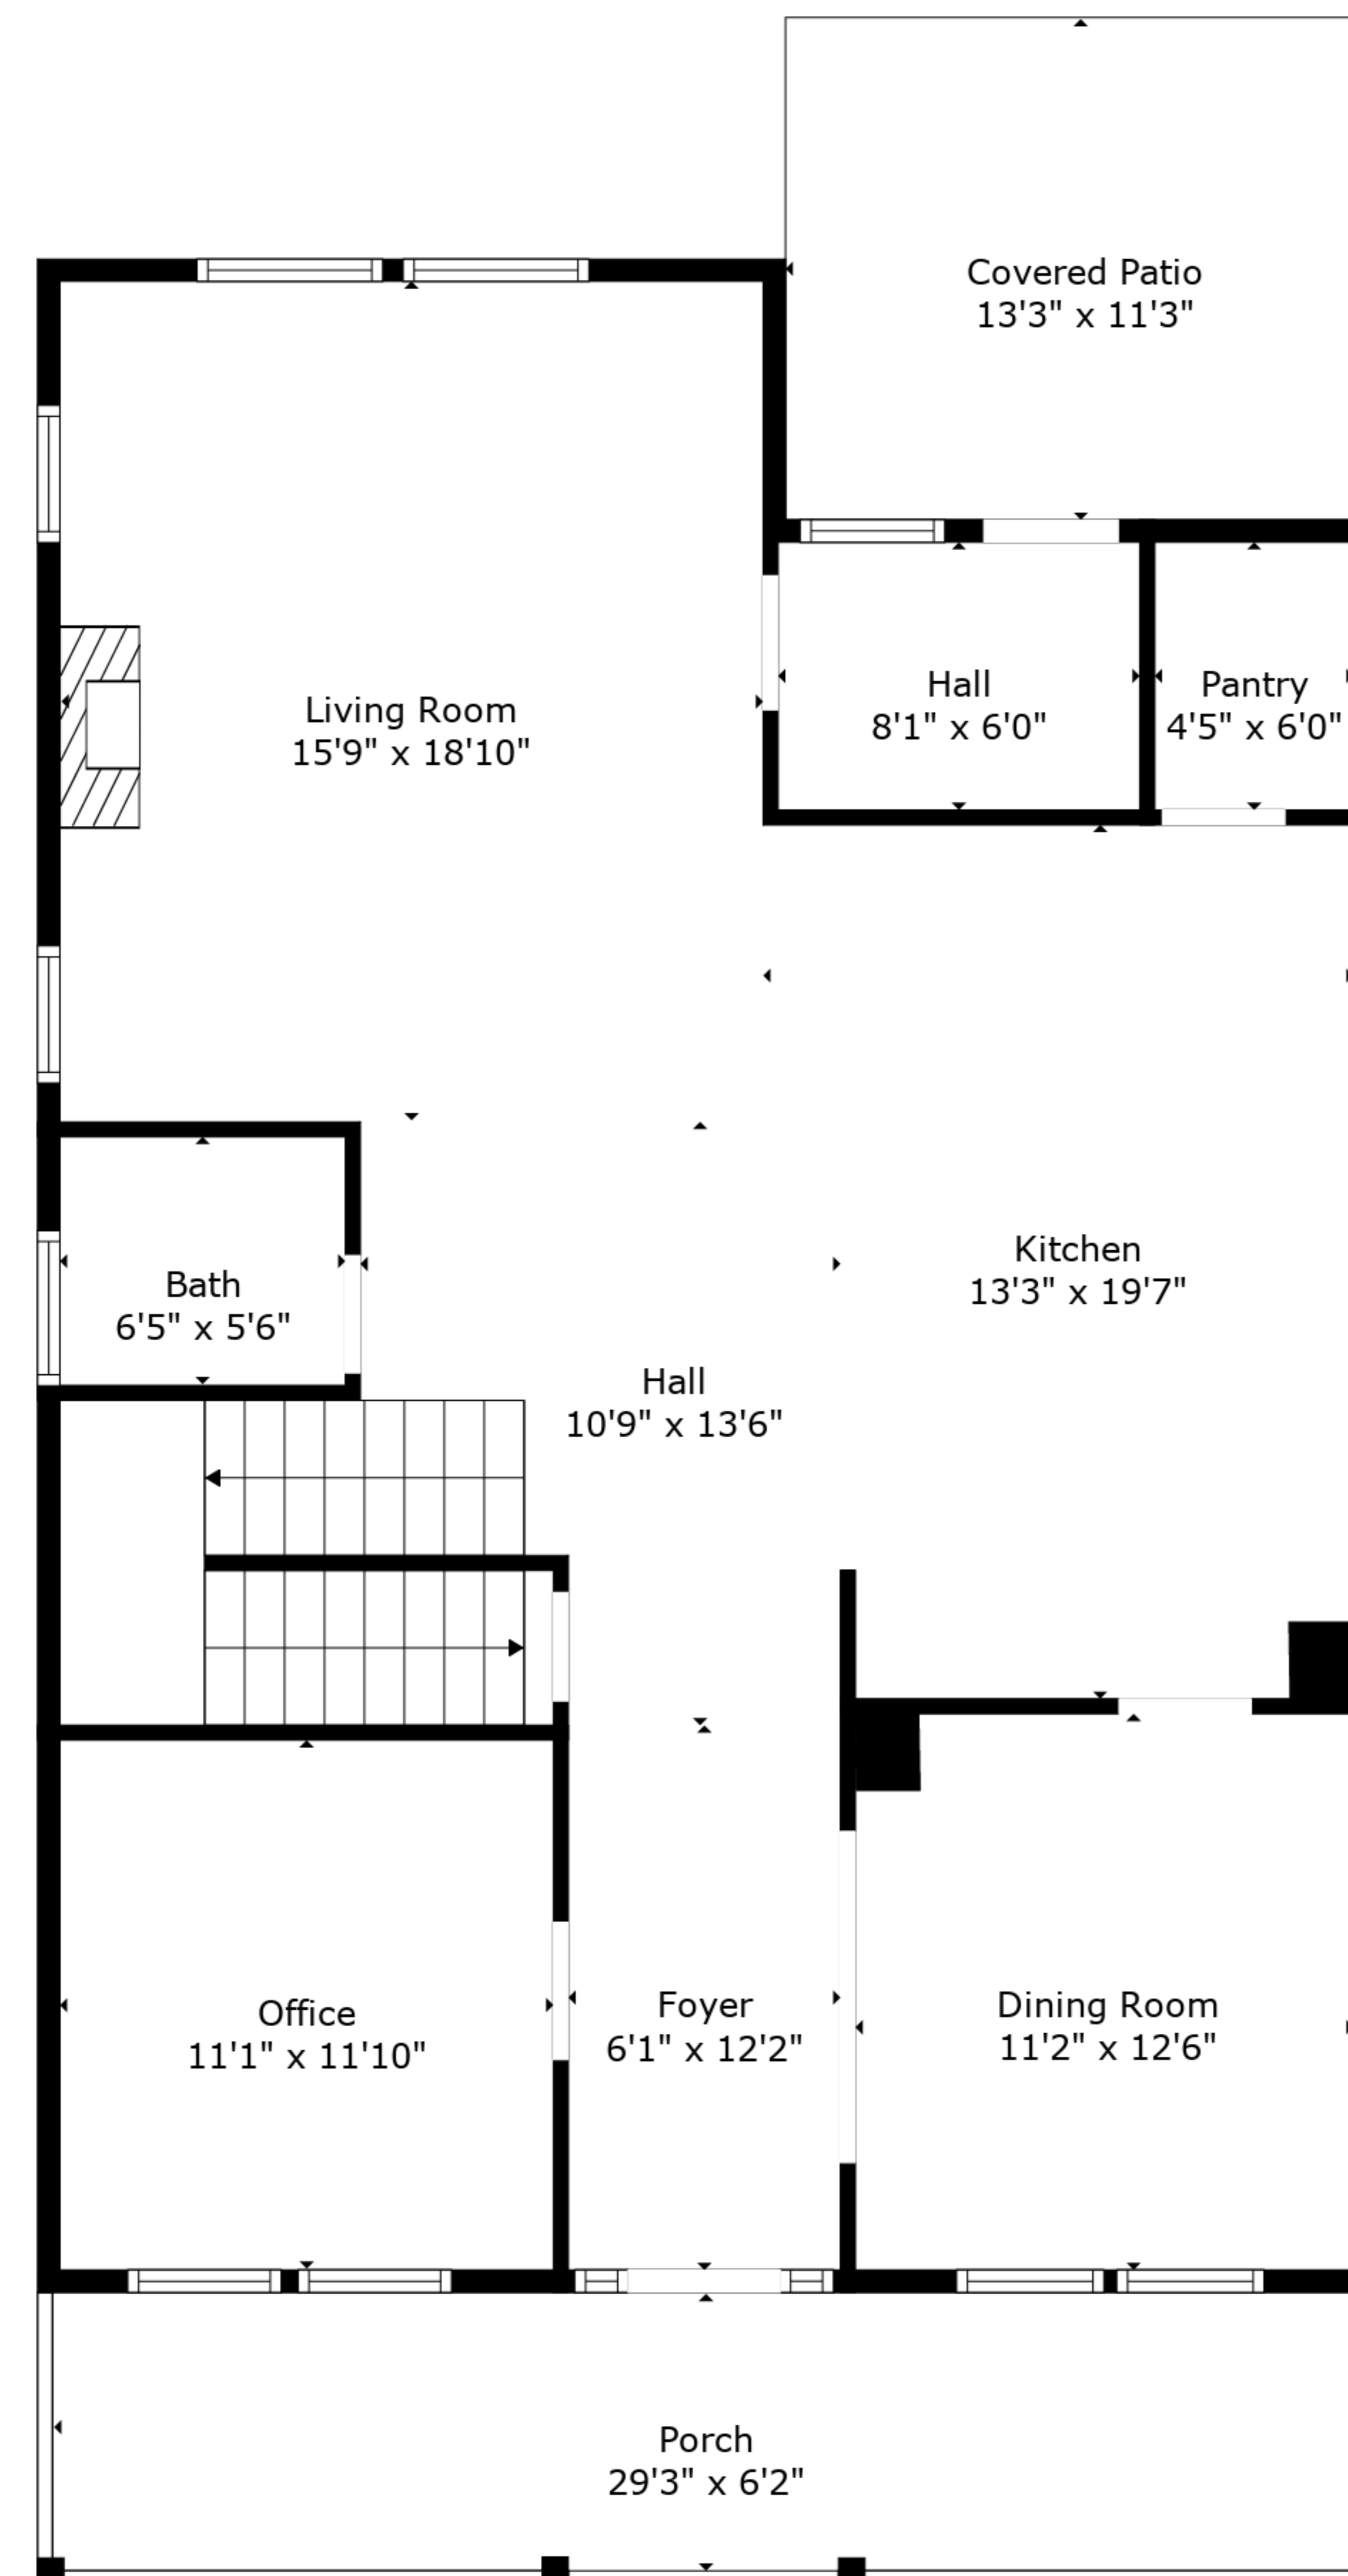

Recreation Room
22'0" x 14'6"

Floor 2

Floor 1

Floor 3