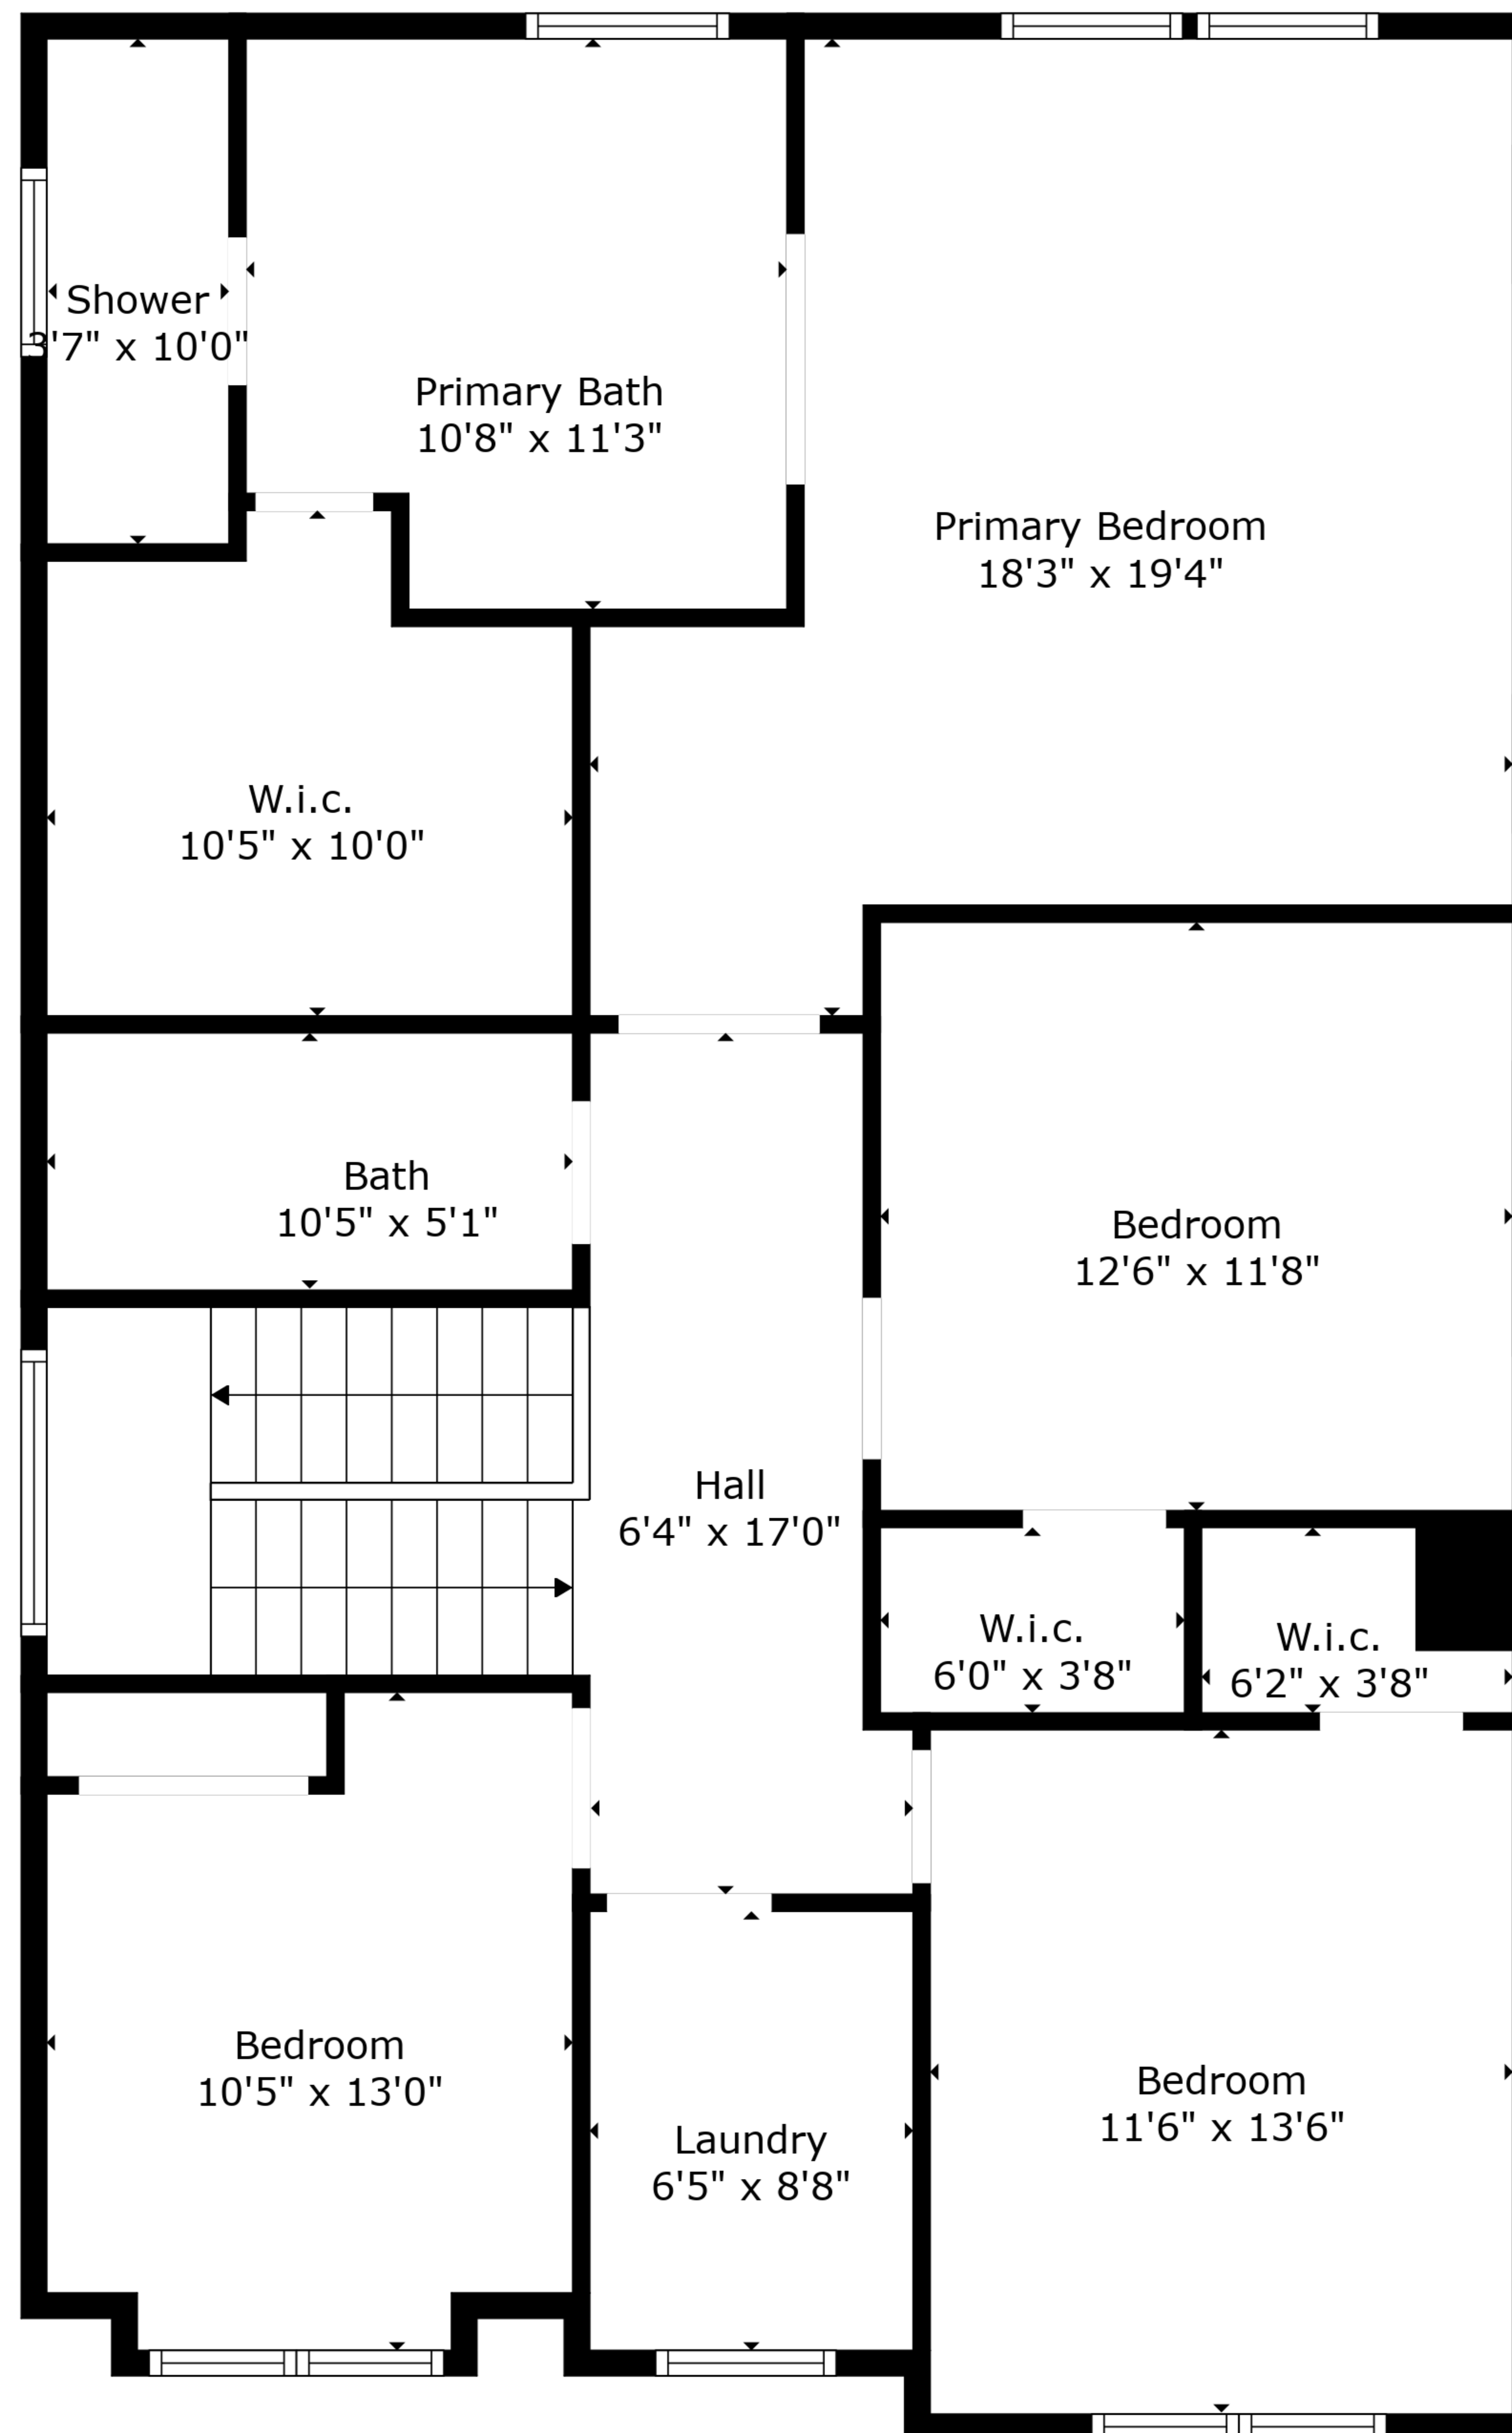

Recreation Room
22'0" x 14'6"

Floor 2

Floor 1

Floor 3