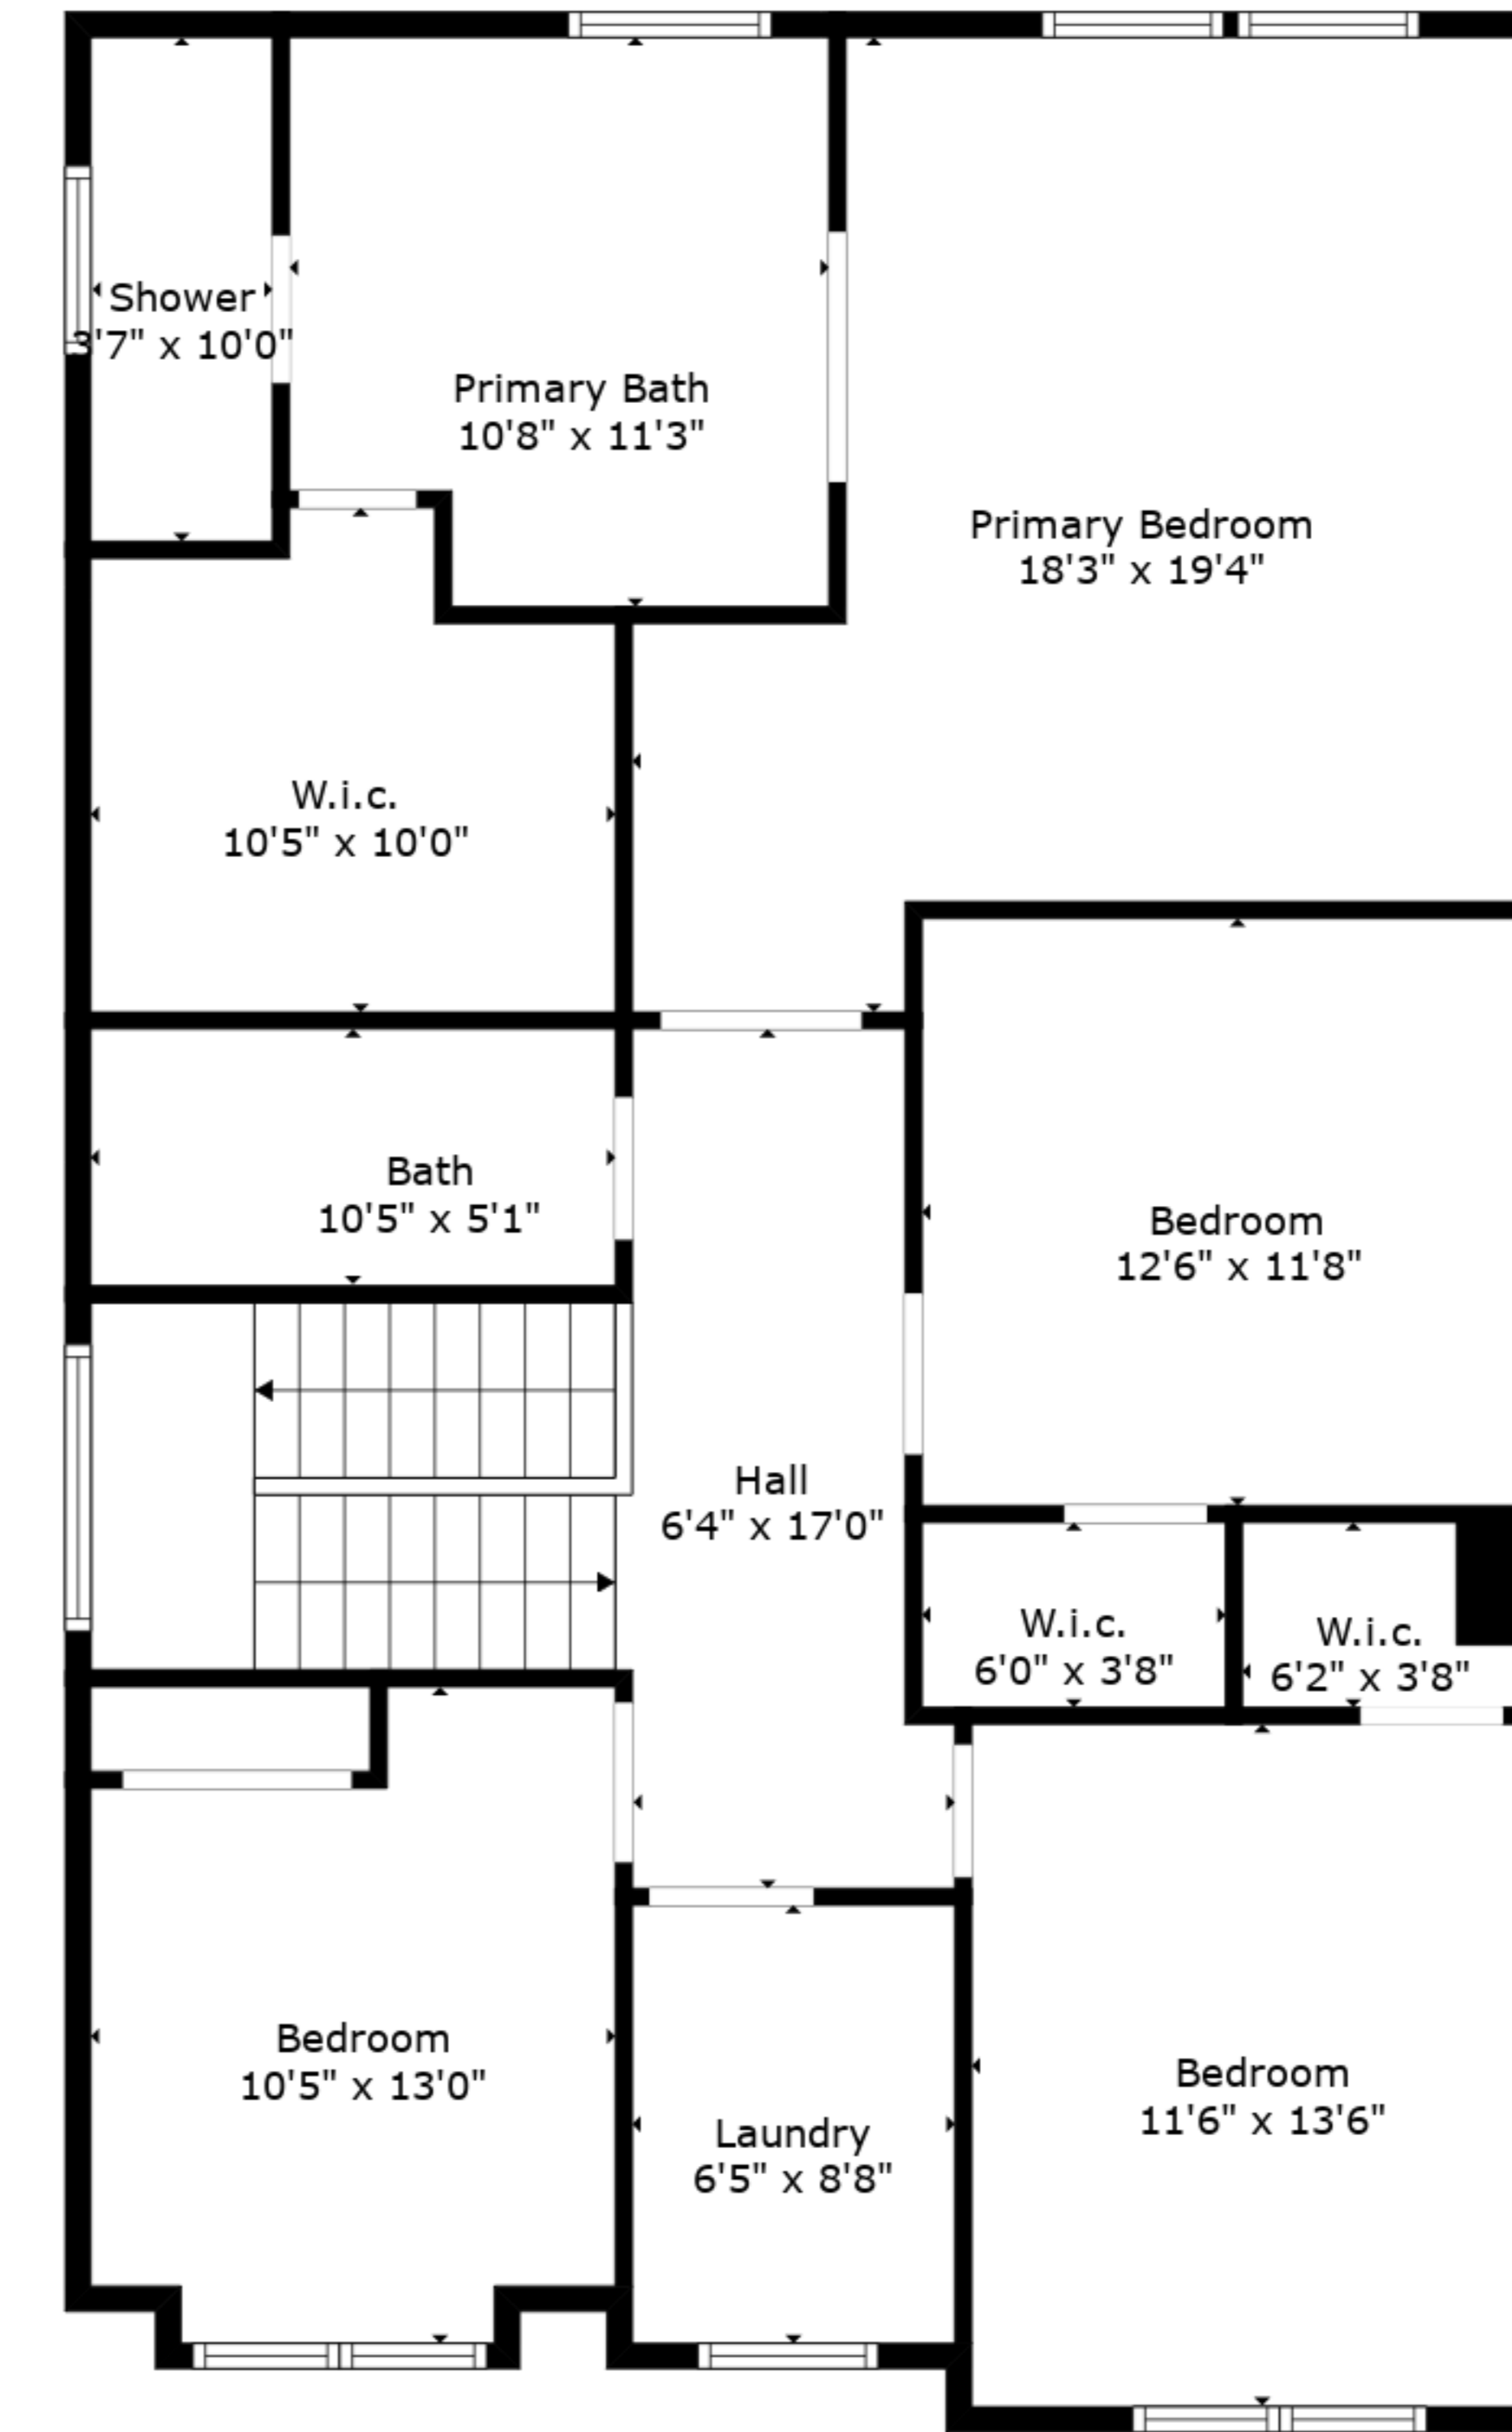

Recreation Room
22'0" x 14'6"

Floor 2

Floor 1

Floor 3