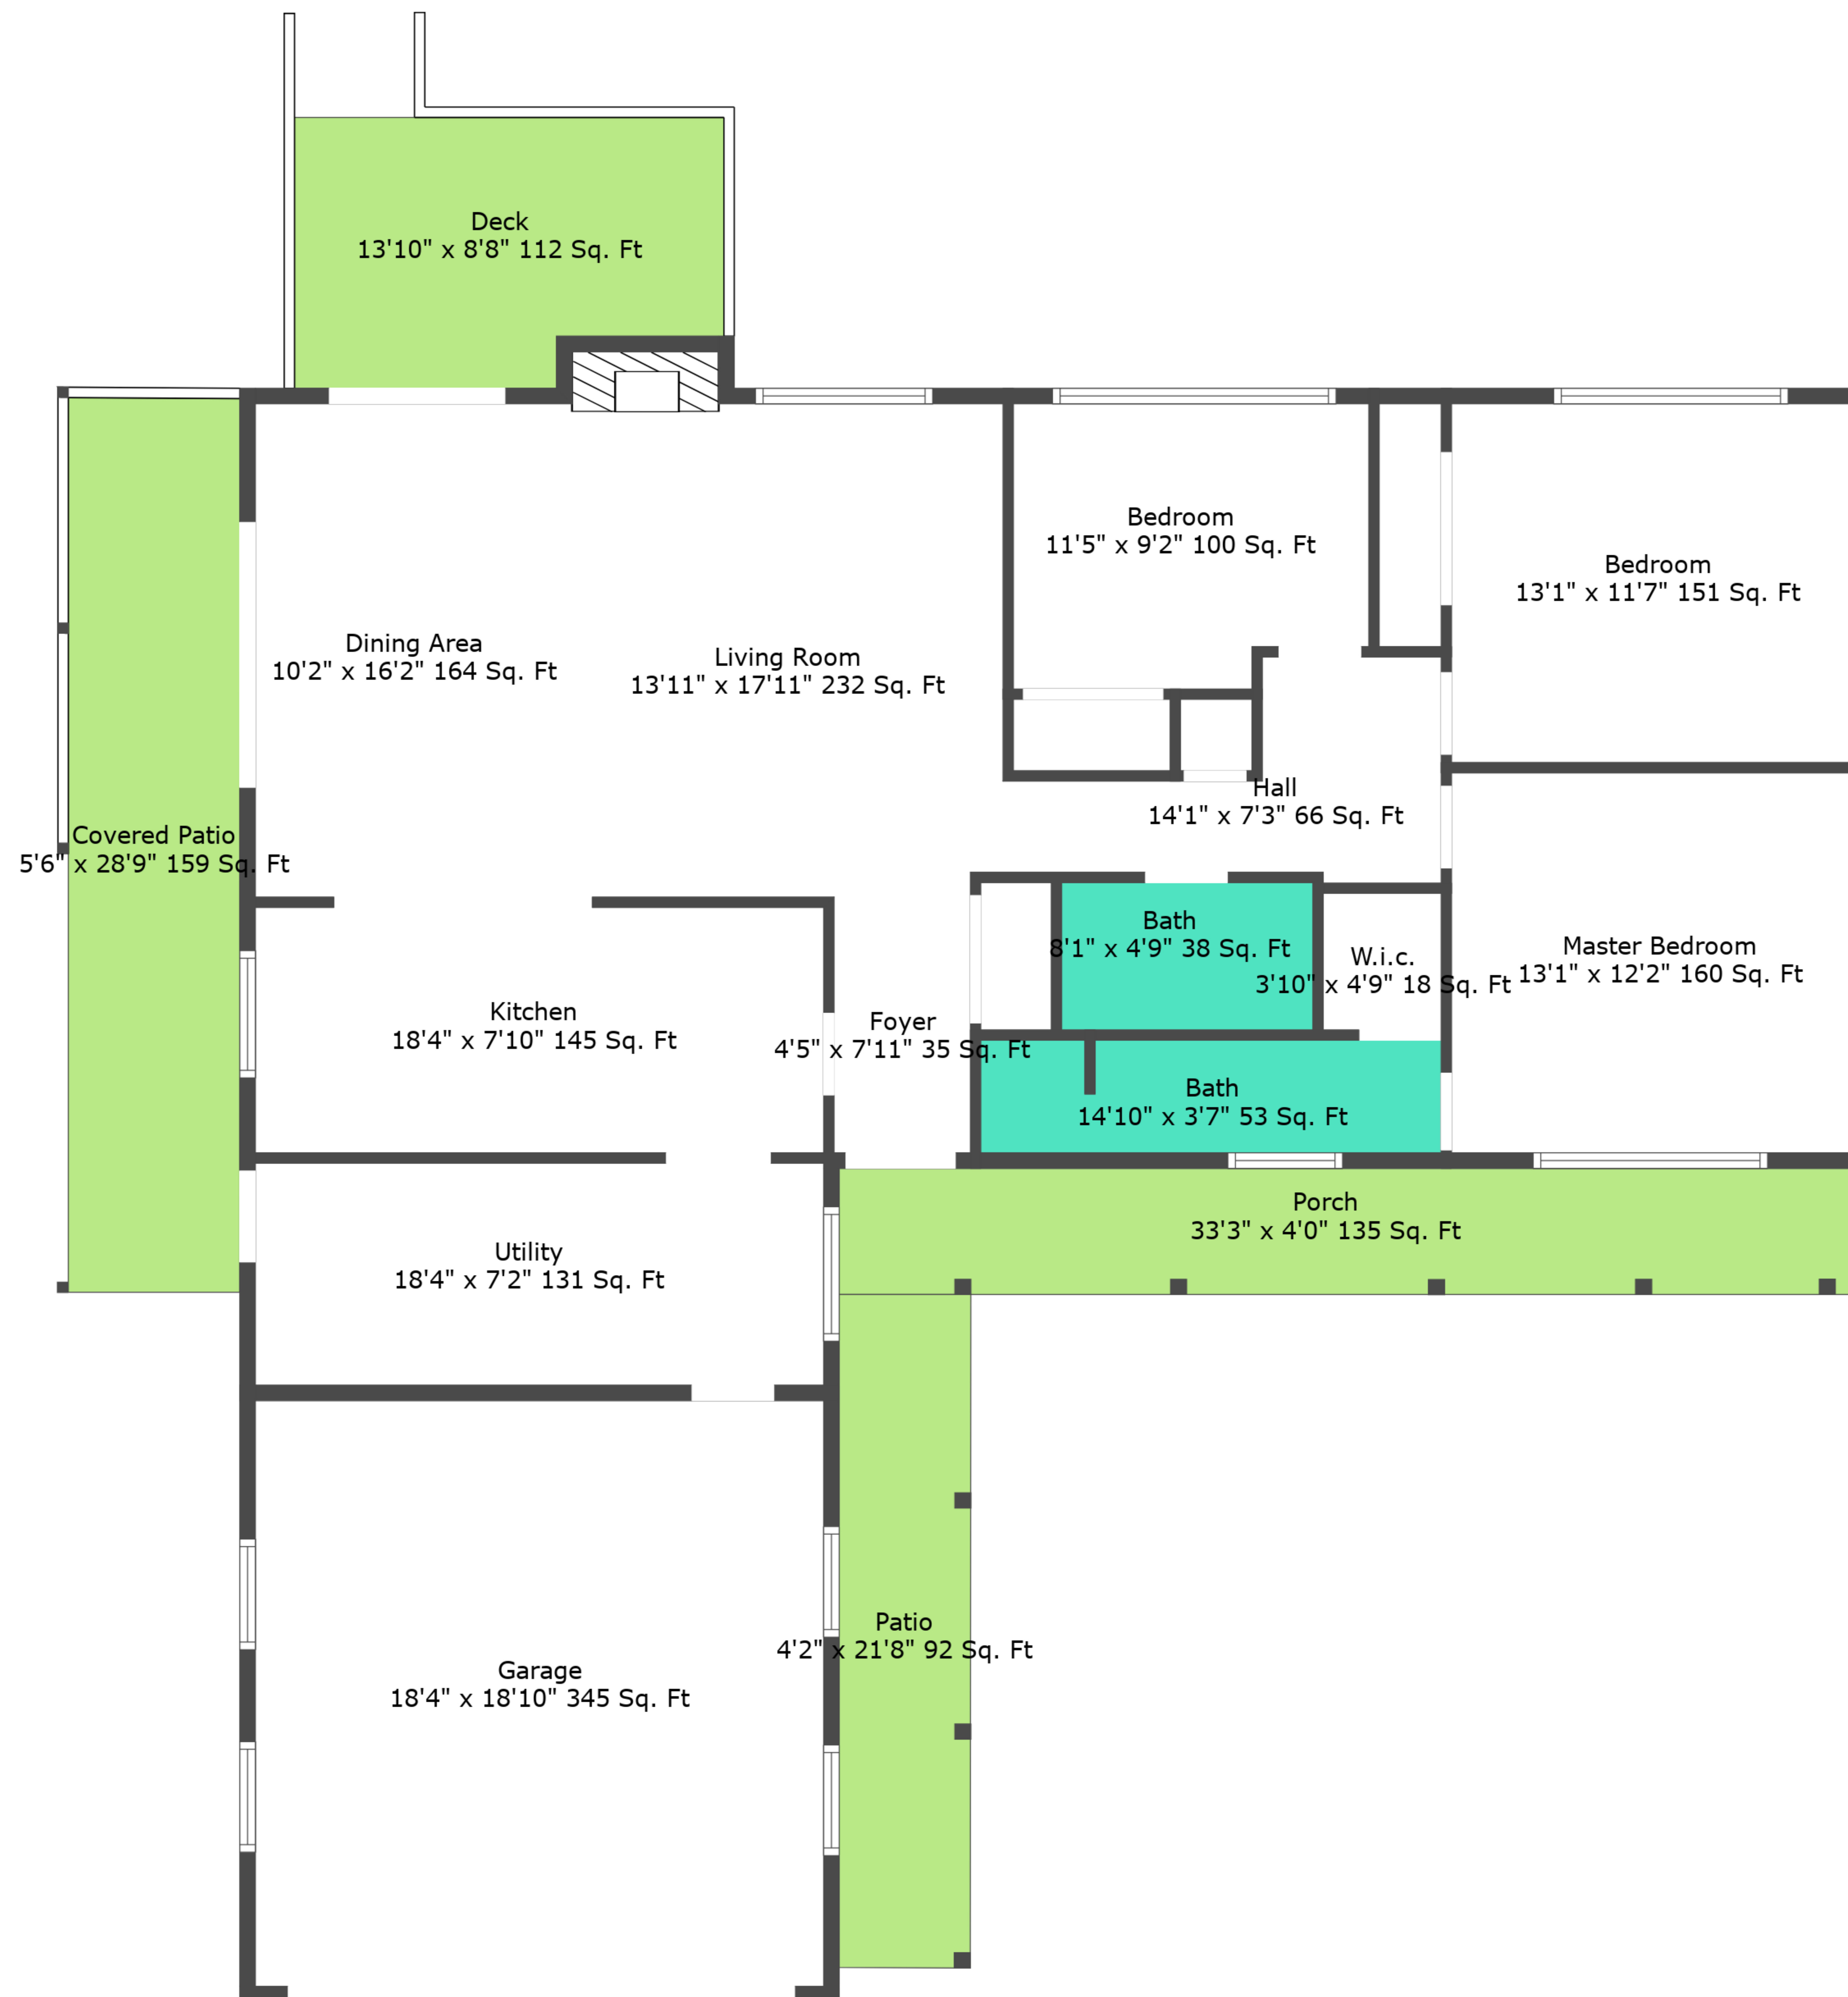

Total scanned area: 2347 sq. ft

Floor Plan Created By Cubicasa App. Measurements Deemed Highly Reliable But Not Guaranteed.

Total scanned area: 2347 sq. ft

Floor Plan Created By Cubicasa App. Measurements Deemed Highly Reliable But Not Guaranteed.