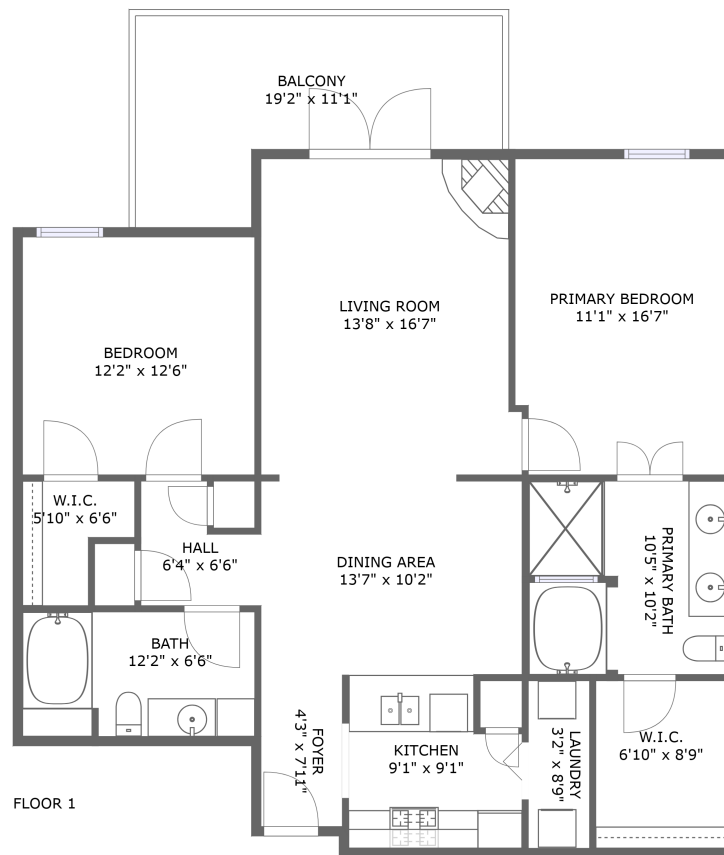

1405 Vegas Verdes Dr, #223, Santa Fe, NM, US, #223

Property summary

 **0** Garages

 **2** Bedrooms

 **2** Bathrooms

 **0** Half baths

 **1** Floors

 **1,206**
Gross living
area sqft

 **1,366**
Total sqft

1405 Vegas Verdes Dr, #223, Santa Fe, NM, US, #223**Room dimensions****Floor 1****Total sqft: 1366 Living area: 1206**

#		Dimensions	sqft	Counted as living area
1	Living Room	13'8" x 16'7"	217 sq. ft	Yes
2	W.I.C.	5'10" x 6'6"	30 sq. ft	Yes
3	Dining Area	13'7" x 10'2"	139 sq. ft	Yes
4	Hall	6'4" x 6'6"	33 sq. ft	Yes
5	Bedroom	12'2" x 12'6"	152 sq. ft	Yes
6	Foyer	4'3" x 7'11"	34 sq. ft	Yes
7	Primary Bath	10'5" x 10'2"	103 sq. ft	Yes
8	W.I.C.	6'10" x 8'9"	60 sq. ft	Yes
9	Kitchen	9'1" x 9'1"	75 sq. ft	Yes
10	Balcony	19'2" x 11'1"	160 sq. ft	No
11	Primary Bedroom	11'1" x 16'7"	181 sq. ft	Yes

1 Floor 1 - Living Room

Dimensions: 13'8" x 16'7"
Area: 217 sq. ft
Counted as living area: Yes

Heated: Yes
Finished: Yes
Enclosed: Yes
Contiguous: Yes
Permitted: Yes
Wet space: No
Addition: No
Conversion: No

2 Floor 1 - W.I.C.

Dimensions: 5'10" x 6'6"
Area: 30 sq. ft
Counted as living area: Yes

Heated: Yes
Finished: Yes
Enclosed: Yes
Contiguous: Yes
Permitted: Yes
Wet space: No
Addition: No
Conversion: No

3 Floor 1 - Dining Area