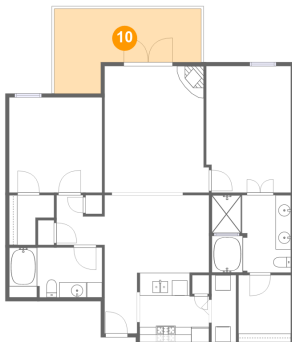

Heated: Yes
Finished: Yes
Enclosed: Yes
Contiguous: Yes
Permitted: Yes
Wet space: Yes
Addition: No
Conversion: No

8 Floor 1 - W.I.C.

Dimensions: 6'10" x 8'9"
Area: 60 sq. ft
Counted as living area: Yes

Heated: Yes
Finished: Yes
Enclosed: Yes
Contiguous: Yes
Permitted: Yes
Wet space: No
Addition: No
Conversion: No

9 Floor 1 - Kitchen

Dimensions: 9'1" x 9'1"
Area: 75 sq. ft
Counted as living area: Yes

Heated: Yes
Finished: Yes
Enclosed: Yes
Contiguous: Yes
Permitted: Yes
Wet space: No
Addition: No
Conversion: No

10 Floor 1 - Balcony