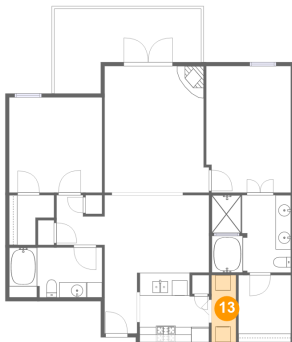

12 Floor 1 - Bath

Dimensions: 12'2" x 6'6"
Area: 79 sq. ft
Counted as living area: Yes

Heated: Yes
Finished: Yes
Enclosed: Yes
Contiguous: Yes
Permitted: Yes
Wet space: Yes
Addition: No
Conversion: No

13 Floor 1 - Laundry