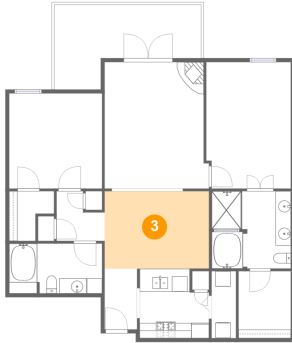

1 Floor 1 - Living Room

Dimensions: 13'8" x 16'7"
Area: 217 sq. ft
Counted as living area: Yes

Heated: Yes
Finished: Yes
Enclosed: Yes
Contiguous: Yes
Permitted: Yes
Wet space: No
Addition: No
Conversion: No

2 Floor 1 - W.I.C.

Dimensions: 5'10" x 6'6"
Area: 30 sq. ft
Counted as living area: Yes

Heated: Yes
Finished: Yes
Enclosed: Yes
Contiguous: Yes
Permitted: Yes
Wet space: No
Addition: No
Conversion: No

3 Floor 1 - Dining Area

Dimensions: 13'7" x 10'2"
Area: 139 sq. ft
Counted as living area: Yes

Heated: Yes
Finished: Yes
Enclosed: Yes
Contiguous: Yes
Permitted: Yes
Wet space: No
Addition: No
Conversion: No

4 Floor 1 - Hall

Dimensions: 6'4" x 6'6"
Area: 33 sq. ft
Counted as living area: Yes