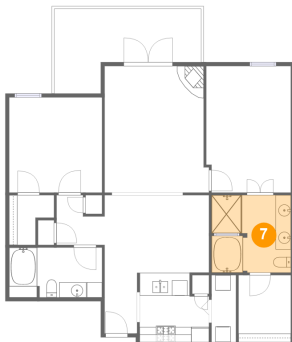

Heated: Yes
Finished: Yes
Enclosed: Yes
Contiguous: Yes
Permitted: Yes
Wet space: No
Addition: No
Conversion: No

5 Floor 1 - Bedroom

Dimensions: 12'2" x 12'6"
Area: 152 sq. ft
Counted as living area: Yes

Heated: Yes
Finished: Yes
Enclosed: Yes
Contiguous: Yes
Permitted: Yes
Wet space: No
Addition: No
Conversion: No

1405 Vegas Verdes Dr,#223,Santa Fe,NM,US, #223

6 Floor 1 - Foyer

Dimensions: 4'3" x 7'11"
Area: 34 sq. ft
Counted as living area: Yes

Heated: Yes
Finished: Yes
Enclosed: Yes
Contiguous: Yes
Permitted: Yes
Wet space: No
Addition: No
Conversion: No

7 Floor 1 - Primary Bath

Dimensions: 10'5" x 10'2"
Area: 103 sq. ft
Counted as living area: Yes

Heated: Yes
Finished: Yes
Enclosed: Yes
Contiguous: Yes
Permitted: Yes
Wet space: Yes
Addition: No
Conversion: No

8 Floor 1 - W.I.C.

Dimensions: 6'10" x 8'9"
Area: 60 sq. ft
Counted as living area: Yes

Heated: Yes
Finished: Yes
Enclosed: Yes
Contiguous: Yes
Permitted: Yes
Wet space: No
Addition: No
Conversion: No