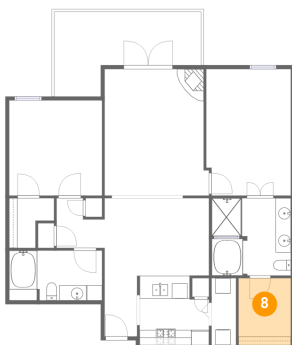

Heated: Yes
Finished: Yes
Enclosed: Yes
Contiguous: Yes
Permitted: Yes
Wet space: No
Addition: No
Conversion: No

7 Floor 1 - Primary Bath

Dimensions: 10'5" x 10'2"
Area: 103 sq. ft
Counted as living area: Yes

Heated: Yes
Finished: Yes
Enclosed: Yes
Contiguous: Yes
Permitted: Yes
Wet space: Yes
Addition: No
Conversion: No

8 Floor 1 - W.I.C.

Dimensions: 6'10" x 8'9"
Area: 60 sq. ft
Counted as living area: Yes

Heated: Yes
Finished: Yes
Enclosed: Yes
Contiguous: Yes
Permitted: Yes
Wet space: No
Addition: No
Conversion: No