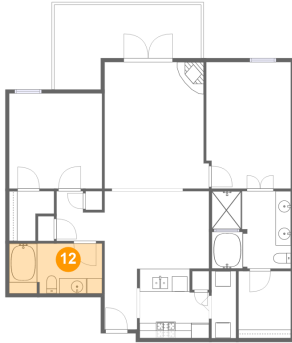

1405 Vegas Verdes Dr,#223,Santa Fe,NM,US, #223

12 Floor 1 - Bath

Dimensions: 12'2" x 6'6"
Area: 79 sq. ft
Counted as living area: Yes

Heated: Yes
Finished: Yes
Enclosed: Yes
Contiguous: Yes
Permitted: Yes
Wet space: Yes
Addition: No
Conversion: No