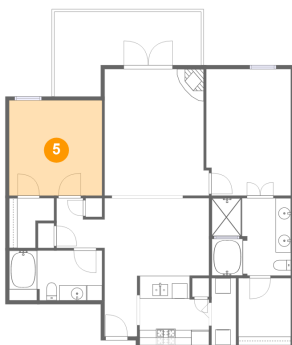

2 Floor 1 - W.I.C.

Dimensions: 5'10" x 6'6"
Area: 30 sq. ft
Counted as living area: Yes

Heated: Yes
Finished: Yes
Enclosed: Yes
Contiguous: Yes
Permitted: Yes
Wet space: No
Addition: No
Conversion: No

3 Floor 1 - Dining Area

Dimensions: 13'7" x 10'2"
Area: 139 sq. ft
Counted as living area: Yes

Heated: Yes
Finished: Yes
Enclosed: Yes
Contiguous: Yes
Permitted: Yes
Wet space: No
Addition: No
Conversion: No

4 Floor 1 - Hall

Dimensions: 6'4" x 6'6"
Area: 33 sq. ft
Counted as living area: Yes

Heated: Yes
Finished: Yes
Enclosed: Yes
Contiguous: Yes
Permitted: Yes
Wet space: No
Addition: No
Conversion: No

5 Floor 1 - Bedroom

Dimensions: 12'2" x 12'6"
Area: 152 sq. ft
Counted as living area: Yes