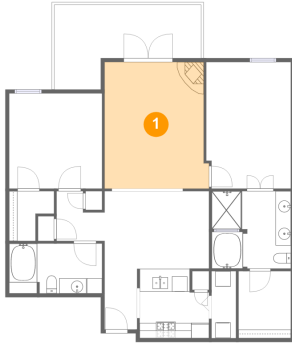

 **1,366**
Total sqft

1405 Vegas Verdes Dr, #223, Santa Fe, NM, US, #223**Room dimensions****Floor 1****Total sqft: 1366 Living area: 1206**

#		Dimensions	sqft	Counted as living area
1	Living Room	13'8" x 16'7"	217 sq. ft	Yes
2	W.I.C.	5'10" x 6'6"	30 sq. ft	Yes
3	Dining Area	13'7" x 10'2"	139 sq. ft	Yes
4	Hall	6'4" x 6'6"	33 sq. ft	Yes
5	Bedroom	12'2" x 12'6"	152 sq. ft	Yes
6	Foyer	4'3" x 7'11"	34 sq. ft	Yes
7	Primary Bath	10'5" x 10'2"	103 sq. ft	Yes
8	W.I.C.	6'10" x 8'9"	60 sq. ft	Yes
9	Kitchen	9'1" x 9'1"	75 sq. ft	Yes
10	Balcony	19'2" x 11'1"	160 sq. ft	No
11	Primary Bedroom	11'1" x 16'7"	181 sq. ft	Yes

1405 Vegas Verdes Dr,#223,Santa Fe,NM,US, #223

#		Dimensions	sqft	Counted as living area
12	Bath	12'2" x 6'6"	79 sq. ft	Yes
13	Laundry	3'2" x 8'9"	28 sq. ft	Yes

1405 Vegas Verdes Dr,#223,Santa Fe,NM,US, #223

1 Floor 1 - Living Room

Dimensions: 13'8" x 16'7"
Area: 217 sq. ft
Counted as living area: Yes

Heated: Yes
Finished: Yes
Enclosed: Yes
Contiguous: Yes
Permitted: Yes
Wet space: No
Addition: No
Conversion: No

2 Floor 1 - W.I.C.

Dimensions: 5'10" x 6'6"
Area: 30 sq. ft
Counted as living area: Yes

Heated: Yes
Finished: Yes
Enclosed: Yes
Contiguous: Yes
Permitted: Yes
Wet space: No
Addition: No
Conversion: No

3 Floor 1 - Dining Area