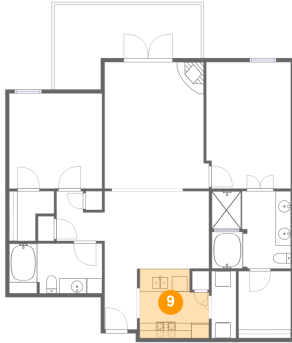

Heated: Yes
Finished: Yes
Enclosed: Yes
Contiguous: Yes
Permitted: Yes
Wet space: Yes
Addition: No
Conversion: No

8 Floor 1 - W.I.C.

Dimensions: 6'10" x 8'9"
Area: 60 sq. ft
Counted as living area: Yes

Heated: Yes
Finished: Yes
Enclosed: Yes
Contiguous: Yes
Permitted: Yes
Wet space: No
Addition: No
Conversion: No

9 Floor 1 - Kitchen

Dimensions: 9'1" x 9'1"
Area: 75 sq. ft
Counted as living area: Yes

Heated: Yes
Finished: Yes
Enclosed: Yes
Contiguous: Yes
Permitted: Yes
Wet space: No
Addition: No
Conversion: No

10 Floor 1 - Balcony