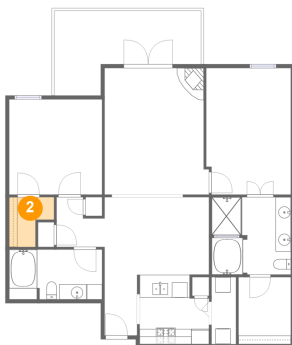

 **1,366**
Total sqft

1405 Vegas Verdes Dr, #223, Santa Fe, NM, US, #223**Room dimensions****Floor 1****Total sqft: 1366 Living area: 1206**

#		Dimensions	sqft	Counted as living area
1	Living Room	13'8" x 16'7"	217 sq. ft	Yes
2	W.I.C.	5'10" x 6'6"	30 sq. ft	Yes
3	Dining Area	13'7" x 10'2"	139 sq. ft	Yes
4	Hall	6'4" x 6'6"	33 sq. ft	Yes
5	Bedroom	12'2" x 12'6"	152 sq. ft	Yes
6	Foyer	4'3" x 7'11"	34 sq. ft	Yes
7	Primary Bath	10'5" x 10'2"	103 sq. ft	Yes
8	W.I.C.	6'10" x 8'9"	60 sq. ft	Yes
9	Kitchen	9'1" x 9'1"	75 sq. ft	Yes
10	Balcony	19'2" x 11'1"	160 sq. ft	No
11	Primary Bedroom	11'1" x 16'7"	181 sq. ft	Yes

1405 Vegas Verdes Dr,#223,Santa Fe,NM,US, #223

#		Dimensions	sqft	Counted as living area
12	Bath	12'2" x 6'6"	79 sq. ft	Yes
13	Laundry	3'2" x 8'9"	28 sq. ft	Yes

1405 Vegas Verdes Dr,#223,Santa Fe,NM,US, #223

1 Floor 1 - Living Room

Dimensions: 13'8" x 16'7"
Area: 217 sq. ft
Counted as living area: Yes

Heated: Yes
Finished: Yes
Enclosed: Yes
Contiguous: Yes
Permitted: Yes
Wet space: No
Addition: No
Conversion: No

2 Floor 1 - W.I.C.

Dimensions: 5'10" x 6'6"
Area: 30 sq. ft
Counted as living area: Yes

Heated: Yes
Finished: Yes
Enclosed: Yes
Contiguous: Yes
Permitted: Yes
Wet space: No
Addition: No
Conversion: No

3 Floor 1 - Dining Area