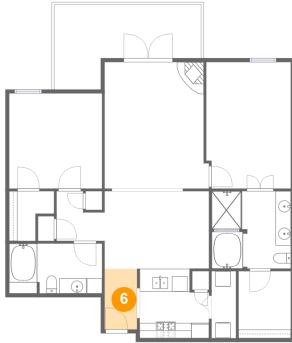

1405 Vegas Verdes Dr,#223,Santa Fe,NM,US, #223

6 Floor 1 - Foyer

Dimensions: 4'3" x 7'11"
Area: 34 sq. ft
Counted as living area: Yes

Heated: Yes
Finished: Yes
Enclosed: Yes
Contiguous: Yes
Permitted: Yes
Wet space: No
Addition: No
Conversion: No