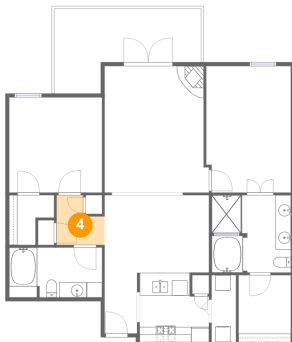

1 Floor 1 - Living Room

Dimensions: 13'8" x 16'7"
Area: 217 sq. ft
Counted as living area: Yes

Heated: Yes
Finished: Yes
Enclosed: Yes
Contiguous: Yes
Permitted: Yes
Wet space: No
Addition: No
Conversion: No

2 Floor 1 - W.I.C.

Dimensions: 5'10" x 6'6"
Area: 30 sq. ft
Counted as living area: Yes

Heated: Yes
Finished: Yes
Enclosed: Yes
Contiguous: Yes
Permitted: Yes
Wet space: No
Addition: No
Conversion: No

3 Floor 1 - Dining Area

Dimensions: 13'7" x 10'2"
Area: 139 sq. ft
Counted as living area: Yes

Heated: Yes
Finished: Yes
Enclosed: Yes
Contiguous: Yes
Permitted: Yes
Wet space: No
Addition: No
Conversion: No

4 Floor 1 - Hall

Dimensions: 6'4" x 6'6"
Area: 33 sq. ft
Counted as living area: Yes

Heated: Yes
Finished: Yes
Enclosed: Yes
Contiguous: Yes
Permitted: Yes
Wet space: No
Addition: No
Conversion: No

5 Floor 1 - Bedroom

Dimensions: 12'2" x 12'6"
Area: 152 sq. ft
Counted as living area: Yes