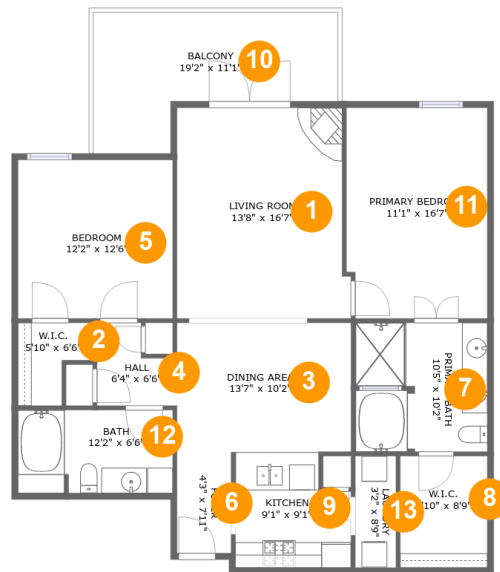

 **1,366**
Total sqft

1405 Vegas Verdes Dr, #223, Santa Fe, NM, US, #223**Room dimensions****Floor 1****Total sqft: 1366 Living area: 1206**

#		Dimensions	sqft	Counted as living area
1	Living Room	13'8" x 16'7"	217 sq. ft	Yes
2	W.I.C.	5'10" x 6'6"	30 sq. ft	Yes
3	Dining Area	13'7" x 10'2"	139 sq. ft	Yes
4	Hall	6'4" x 6'6"	33 sq. ft	Yes
5	Bedroom	12'2" x 12'6"	152 sq. ft	Yes
6	Foyer	4'3" x 7'11"	34 sq. ft	Yes
7	Primary Bath	10'5" x 10'2"	103 sq. ft	Yes
8	W.I.C.	6'10" x 8'9"	60 sq. ft	Yes
9	Kitchen	9'1" x 9'1"	75 sq. ft	Yes
10	Balcony	19'2" x 11'1"	160 sq. ft	No
11	Primary Bedroom	11'1" x 16'7"	181 sq. ft	Yes

1 Floor 1 - Living Room

Dimensions: 13'8" x 16'7"
Area: 217 sq. ft
Counted as living area: Yes

Heated: Yes
Finished: Yes
Enclosed: Yes
Contiguous: Yes
Permitted: Yes
Wet space: No
Addition: No
Conversion: No

2 Floor 1 - W.I.C.

Dimensions: 5'10" x 6'6"
Area: 30 sq. ft
Counted as living area: Yes

Heated: Yes
Finished: Yes
Enclosed: Yes
Contiguous: Yes
Permitted: Yes
Wet space: No
Addition: No
Conversion: No

3 Floor 1 - Dining Area

Dimensions: 3'2" x 8'9"
Area: 28 sq. ft
Counted as living area: Yes

Heated: Yes
Finished: Yes
Enclosed: Yes
Contiguous: Yes
Permitted: Yes
Wet space: No
Addition: No
Conversion: No