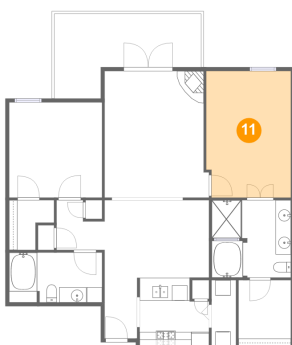

Heated: Yes
Finished: Yes
Enclosed: Yes
Contiguous: Yes
Permitted: Yes
Wet space: Yes
Addition: No
Conversion: No

8 Floor 1 - W.I.C.

Dimensions: 6'10" x 8'9"
Area: 60 sq. ft
Counted as living area: Yes

Heated: Yes
Finished: Yes
Enclosed: Yes
Contiguous: Yes
Permitted: Yes
Wet space: No
Addition: No
Conversion: No

9 Floor 1 - Kitchen

Dimensions: 9'1" x 9'1"
Area: 75 sq. ft
Counted as living area: Yes

Heated: Yes
Finished: Yes
Enclosed: Yes
Contiguous: Yes
Permitted: Yes
Wet space: No
Addition: No
Conversion: No

10 Floor 1 - Balcony

Dimensions: 19'2" x 11'1"
Area: 160 sq. ft
Counted as living area: No

Heated: No
Finished: Yes
Enclosed: No
Contiguous: Yes
Permitted: Yes
Wet space: No
Addition: No
Conversion: No

11 Floor 1 - Primary Bedroom