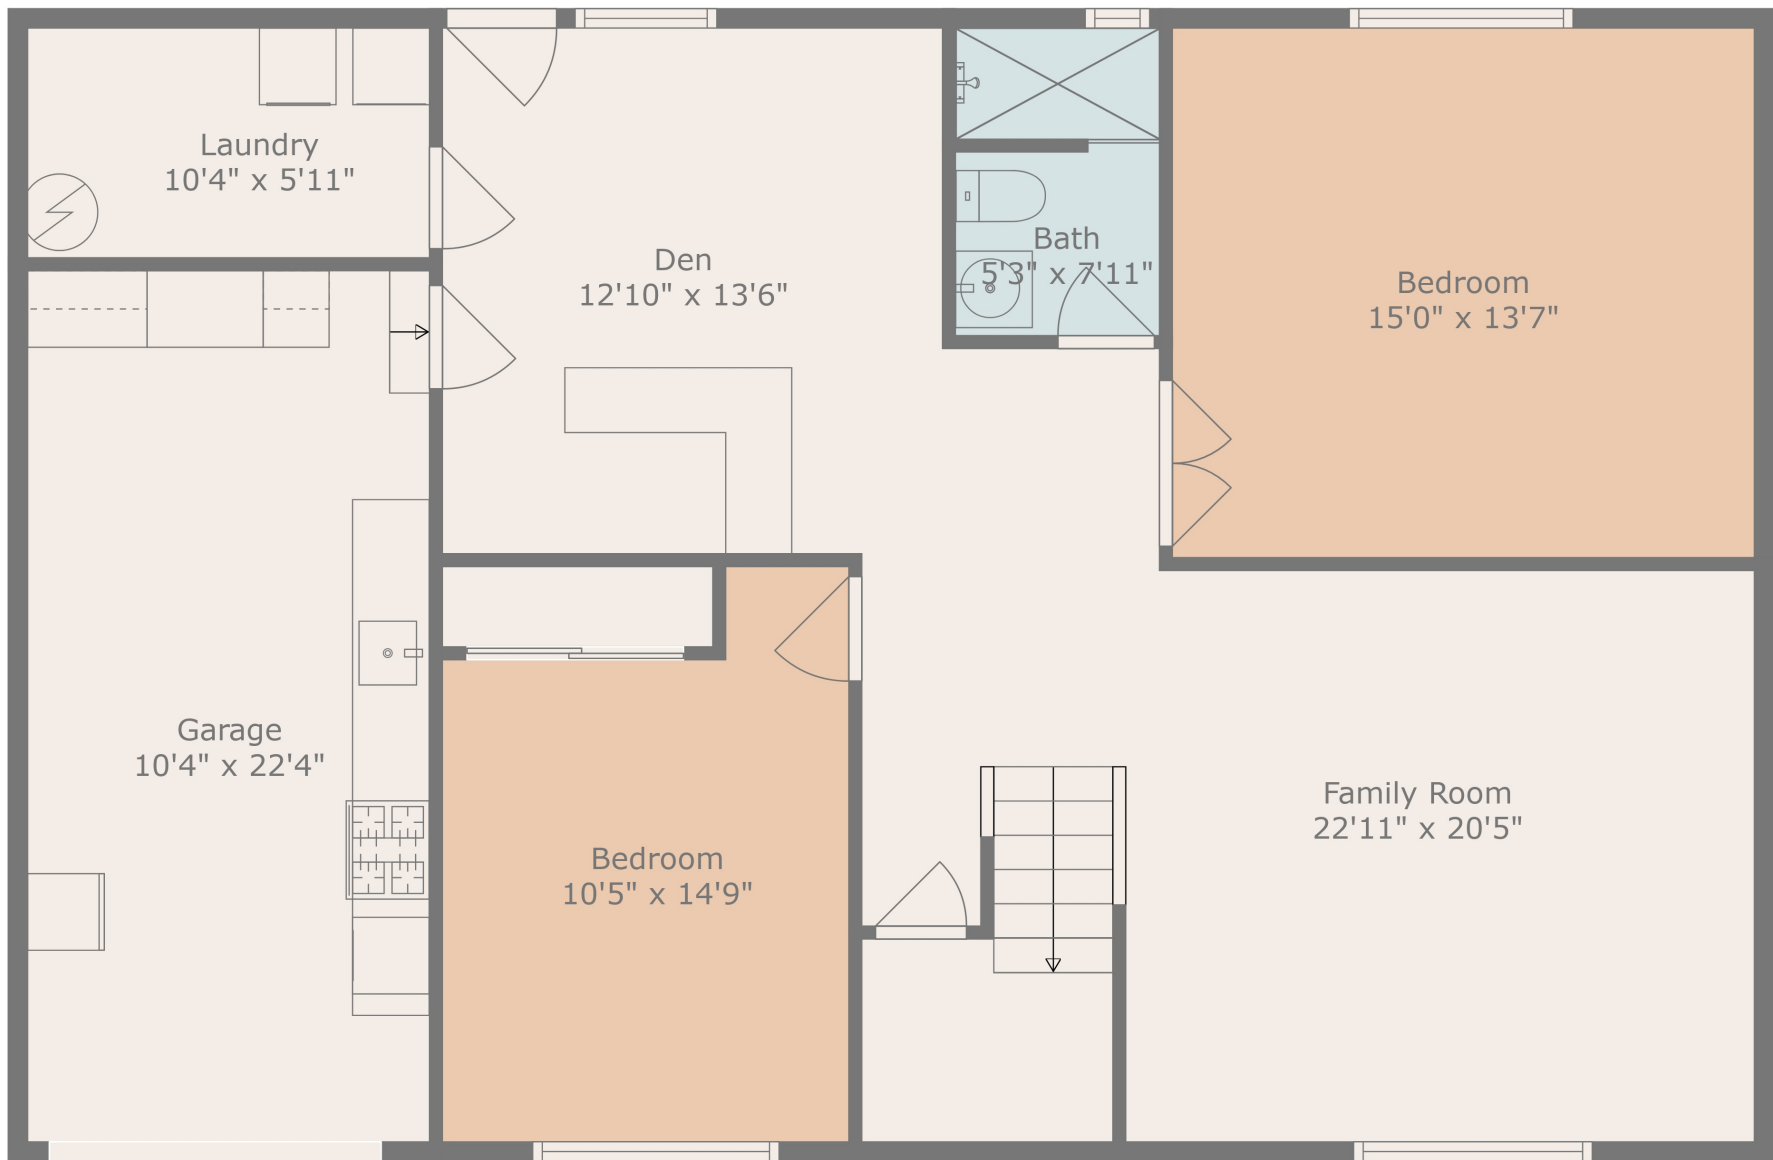

Floor 2

Floor 1

Estimated areas

GLA FLOOR 1: 1024 sq. ft, excluded 322 sq. ft
 GLA FLOOR 2: 1450 sq. ft, excluded 0 sq. ft
 Total GLA 2474 sq. ft, total scanned area 2796 sq. ft

Measurements Are Calculated By Cubicasa Technology. Deemed Highly Reliable But Not Guaranteed.

Estimated areas

GLA FLOOR 1: 1024 sq. ft, excluded 322 sq. ft
 GLA FLOOR 2: 1450 sq. ft, excluded 0 sq. ft
 Total GLA 2474 sq. ft, total scanned area 2796 sq. ft

Measurements Are Calculated By Cubicasa Technology. Deemed Highly Reliable But Not Guaranteed.