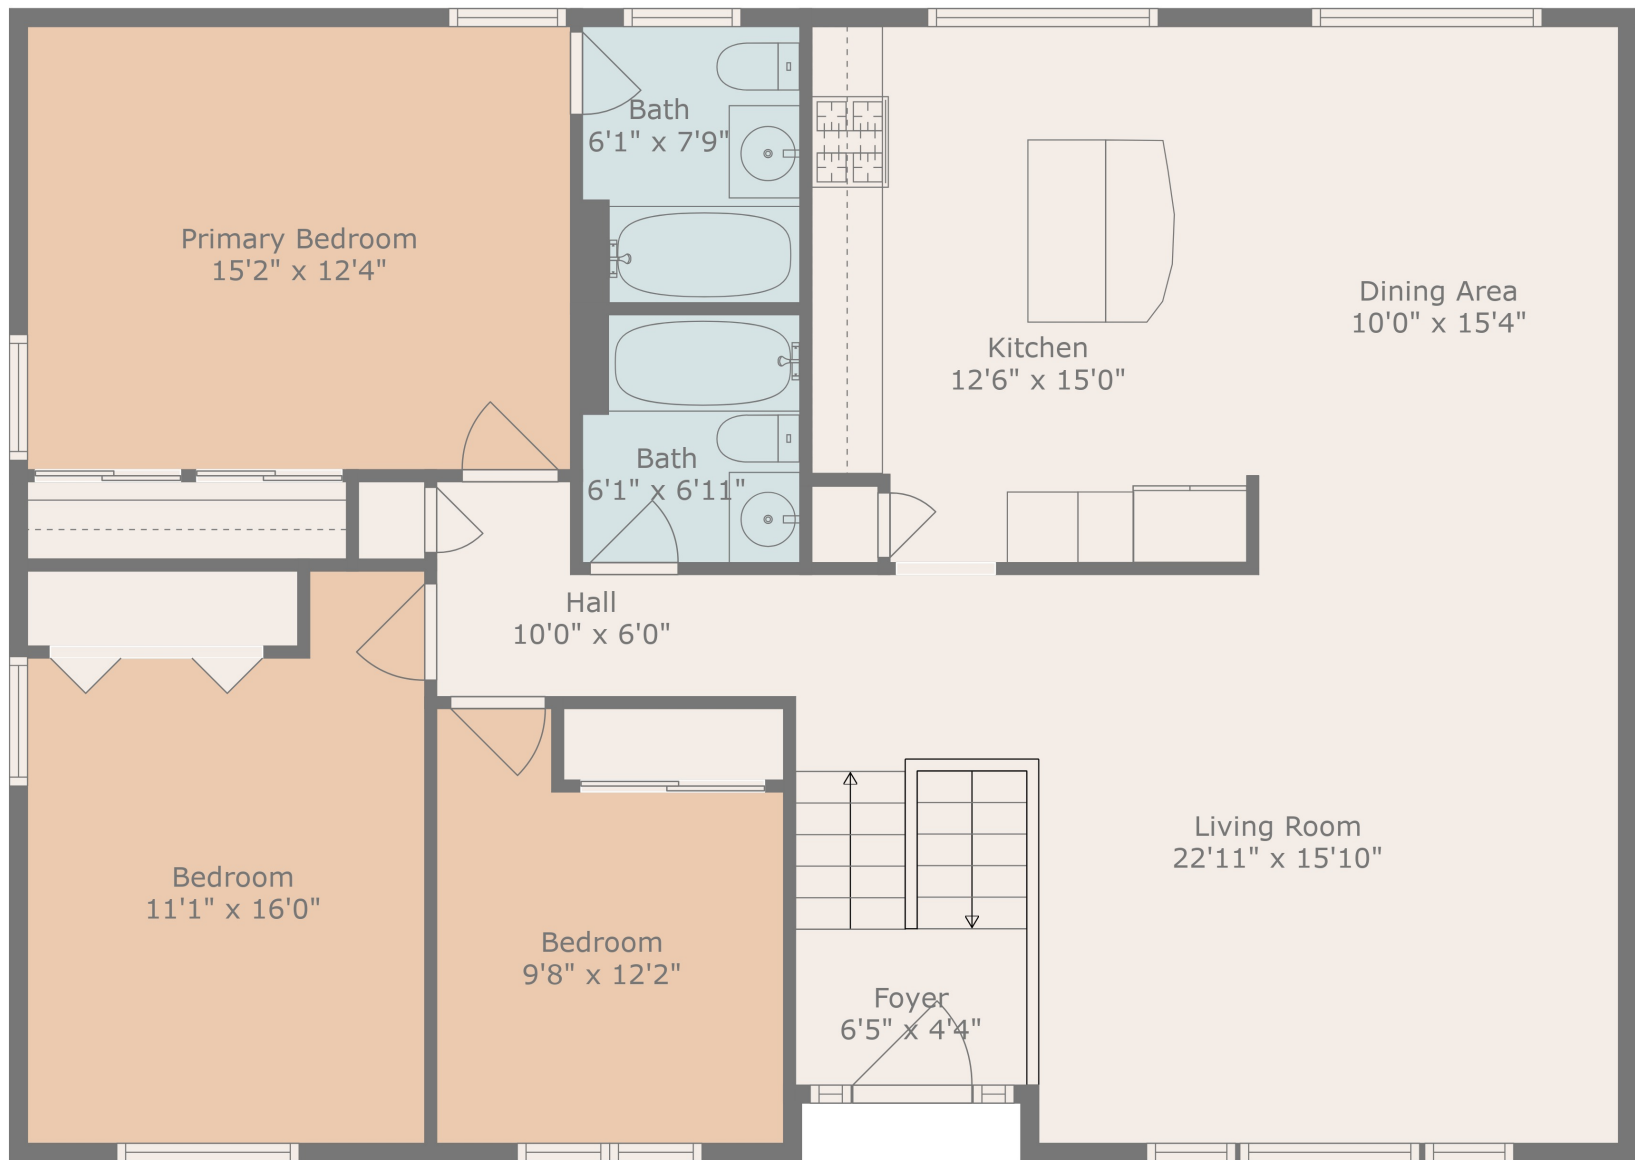

Floor 2

Floor 1

Estimated areas

GLA FLOOR 1: 1024 sq. ft, excluded 322 sq. ft
 GLA FLOOR 2: 1450 sq. ft, excluded 0 sq. ft
 Total GLA 2474 sq. ft, total scanned area 2796 sq. ft

Measurements Are Calculated By Cubicasa Technology. Deemed Highly Reliable But Not Guaranteed.

Estimated areas

GLA FLOOR 1: 1024 sq. ft, excluded 322 sq. ft
 GLA FLOOR 2: 1450 sq. ft, excluded 0 sq. ft
 Total GLA 2474 sq. ft, total scanned area 2796 sq. ft

Measurements Are Calculated By Cubicasa Technology. Deemed Highly Reliable But Not Guaranteed.