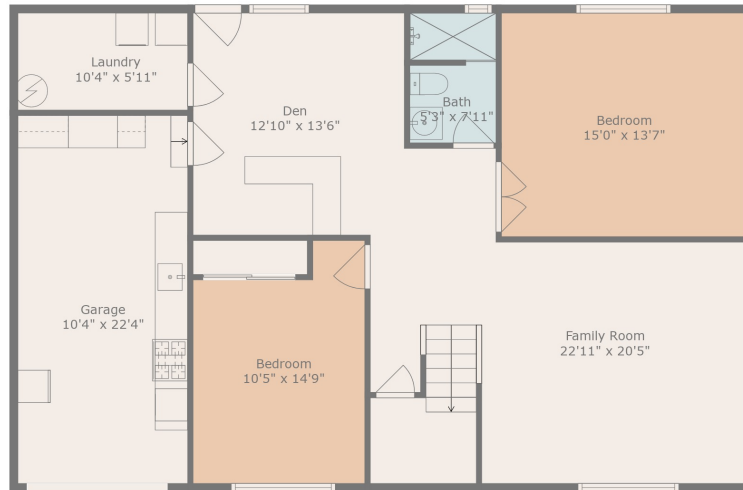

Floor 2

Floor 1

Estimated areas

GLA FLOOR 1: 1024 sq. ft, excluded 322 sq. ft
 GLA FLOOR 2: 1450 sq. ft, excluded 0 sq. ft
 Total GLA 2474 sq. ft, total scanned area 2796 sq. ft

Measurements Are Calculated By Cubicasa Technology. Deemed Highly Reliable But Not Guaranteed.

Estimated areas

GLA FLOOR 1: 1024 sq. ft, excluded 322 sq. ft
 GLA FLOOR 2: 1450 sq. ft, excluded 0 sq. ft
 Total GLA 2474 sq. ft, total scanned area 2796 sq. ft

Measurements Are Calculated By Cubicasa Technology. Deemed Highly Reliable But Not Guaranteed.