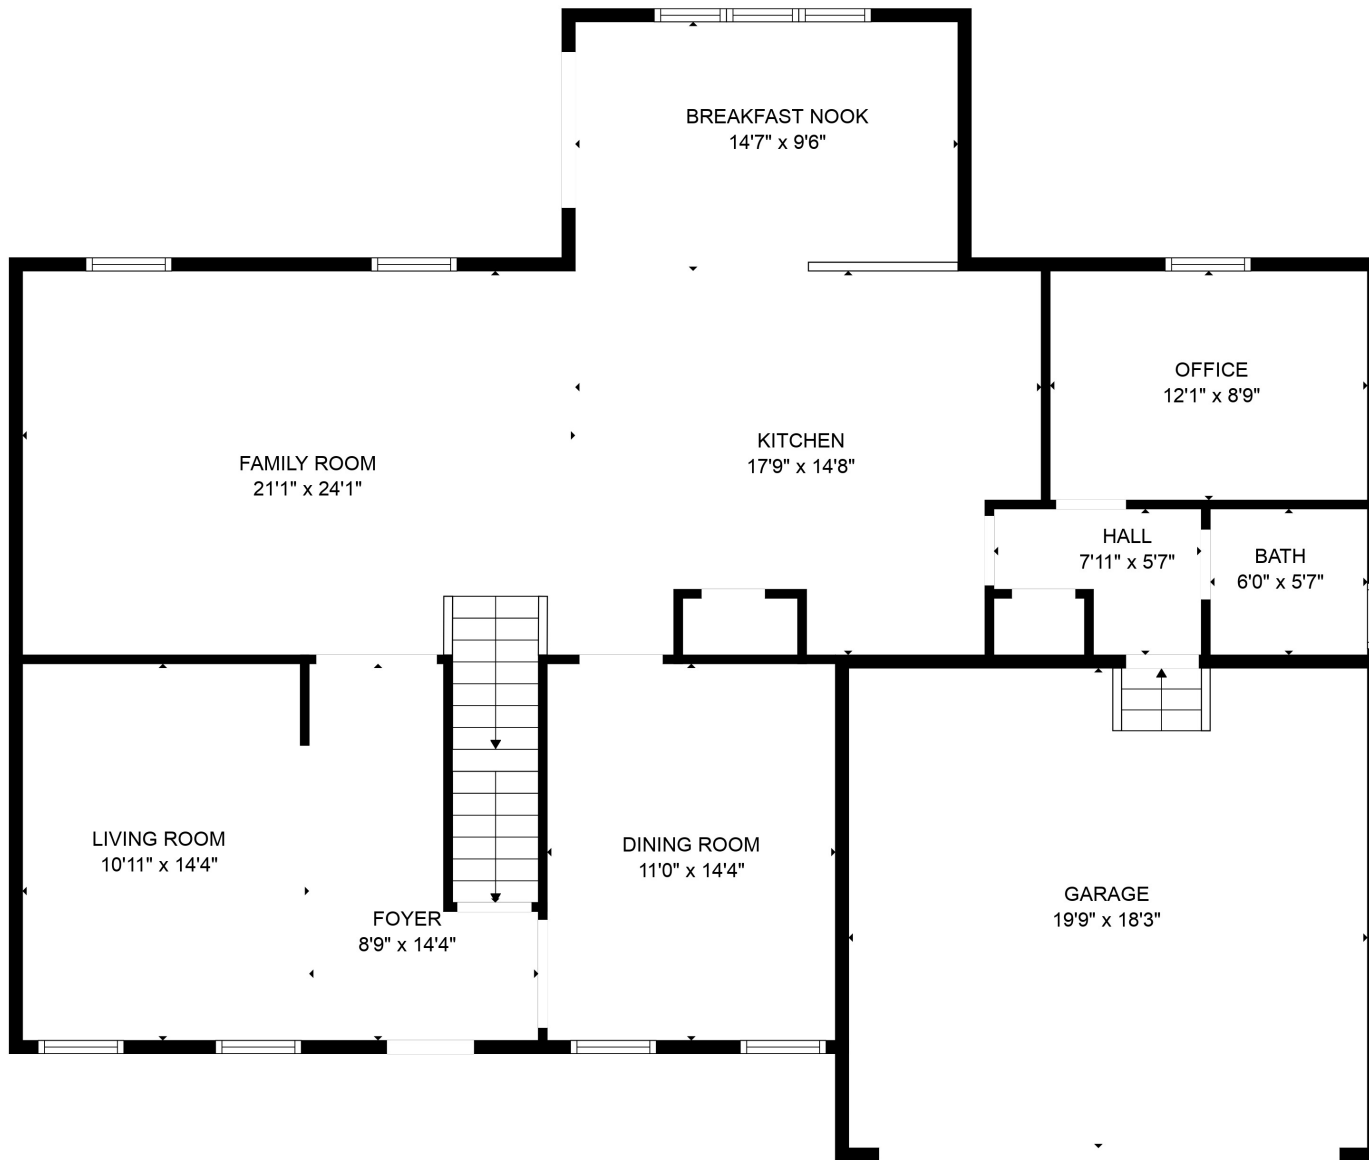

Total scanned area: 4555 sq. ft

SIZES AND DIMENSIONS ARE APPROXIMATE. ACTUAL MAY VARY.

Total scanned area: 4555 sq. ft

SIZES AND DIMENSIONS ARE APPROXIMATE. ACTUAL MAY VARY.

Total scanned area: 4555 sq. ft

SIZES AND DIMENSIONS ARE APPROXIMATE. ACTUAL MAY VARY.

Total scanned area: 4555 sq. ft

SIZES AND DIMENSIONS ARE APPROXIMATE. ACTUAL MAY VARY.