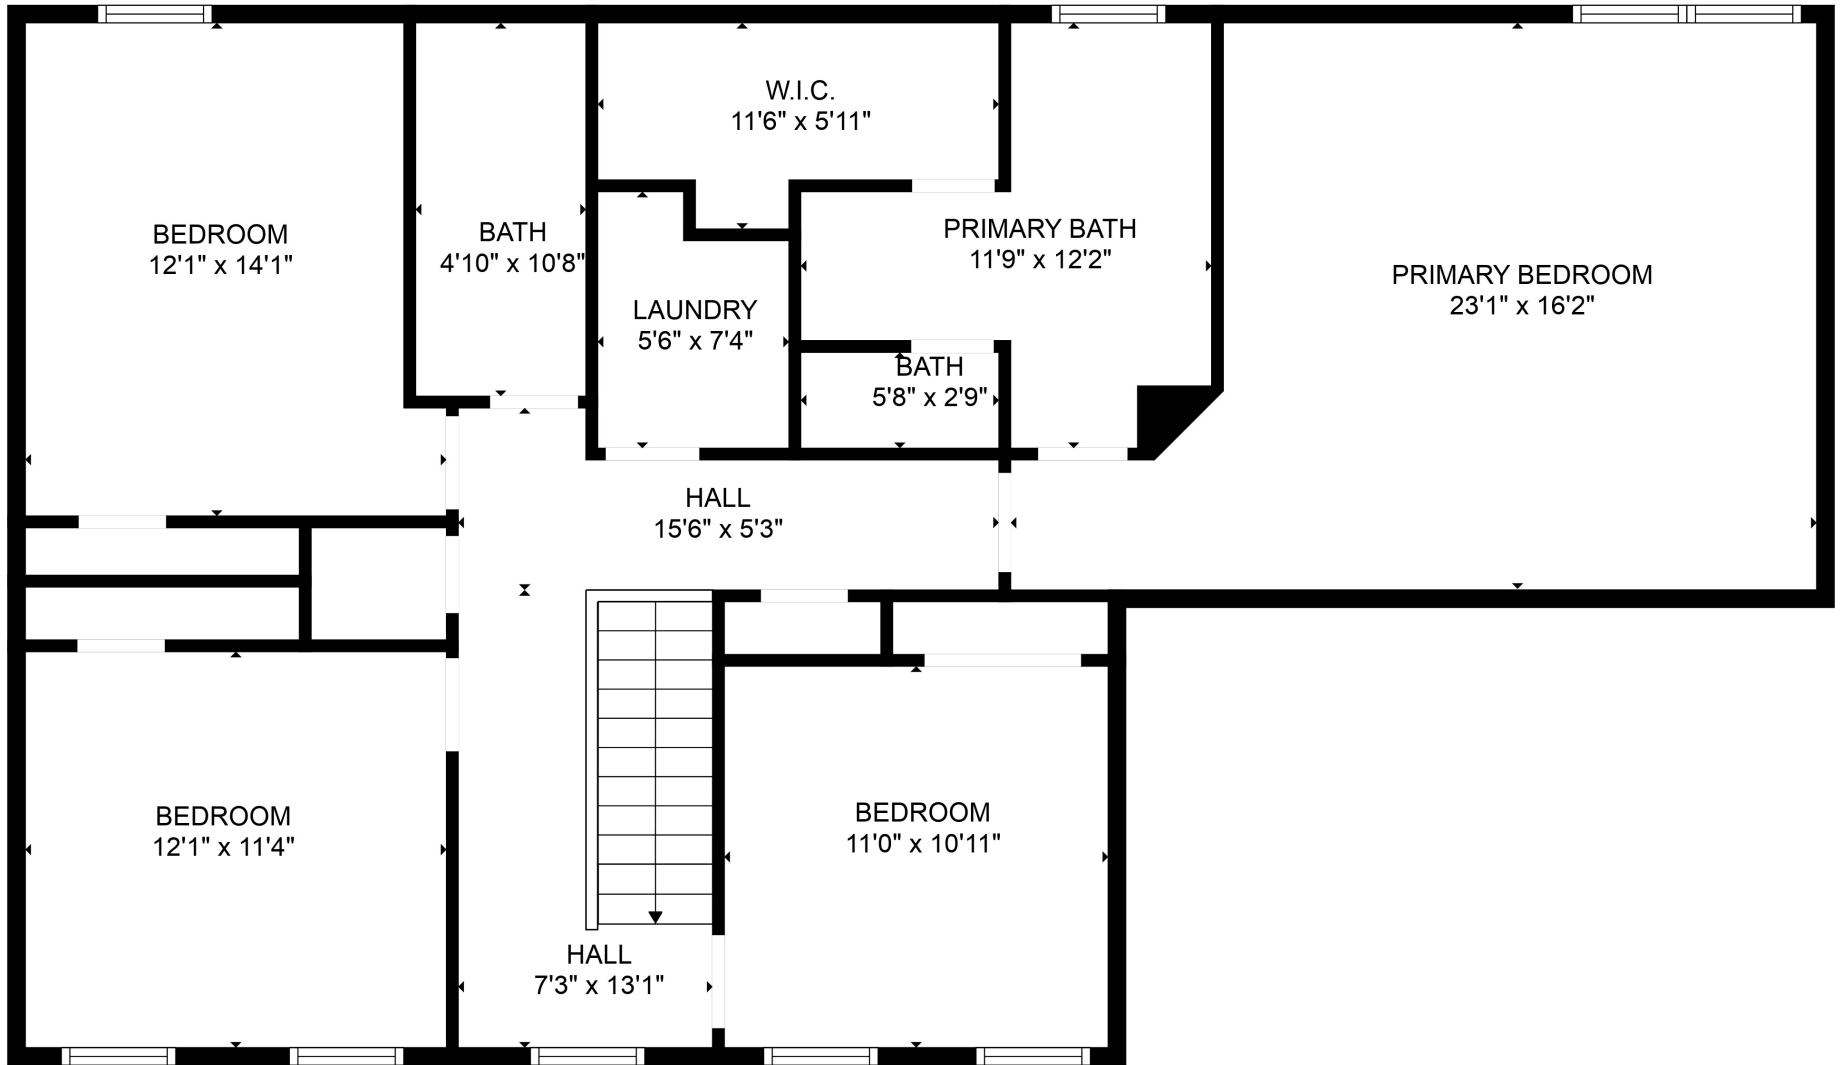

Total scanned area: 4555 sq. ft

SIZES AND DIMENSIONS ARE APPROXIMATE. ACTUAL MAY VARY.

Total scanned area: 4555 sq. ft

SIZES AND DIMENSIONS ARE APPROXIMATE. ACTUAL MAY VARY.

Total scanned area: 4555 sq. ft

SIZES AND DIMENSIONS ARE APPROXIMATE. ACTUAL MAY VARY.

Total scanned area: 4555 sq. ft

SIZES AND DIMENSIONS ARE APPROXIMATE. ACTUAL MAY VARY.