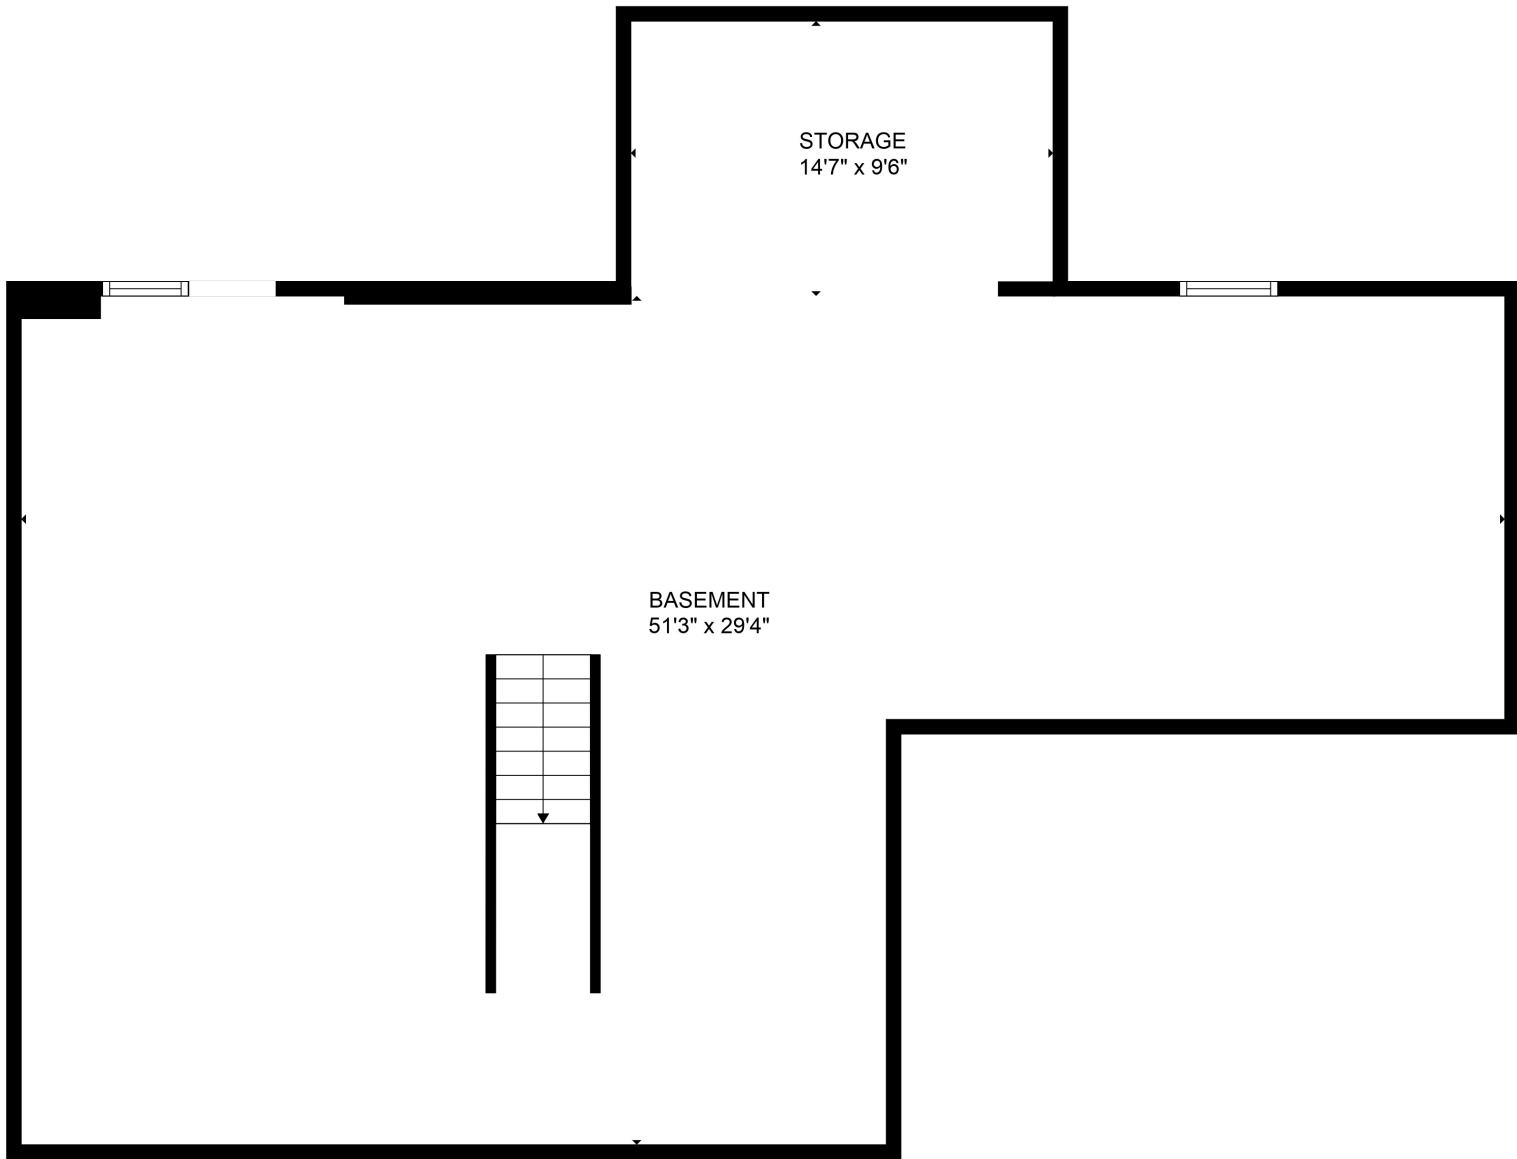

Total scanned area: 4555 sq. ft

SIZES AND DIMENSIONS ARE APPROXIMATE. ACTUAL MAY VARY.

Total scanned area: 4555 sq. ft

SIZES AND DIMENSIONS ARE APPROXIMATE. ACTUAL MAY VARY.

Total scanned area: 4555 sq. ft

SIZES AND DIMENSIONS ARE APPROXIMATE. ACTUAL MAY VARY.

Total scanned area: 4555 sq. ft

SIZES AND DIMENSIONS ARE APPROXIMATE. ACTUAL MAY VARY.