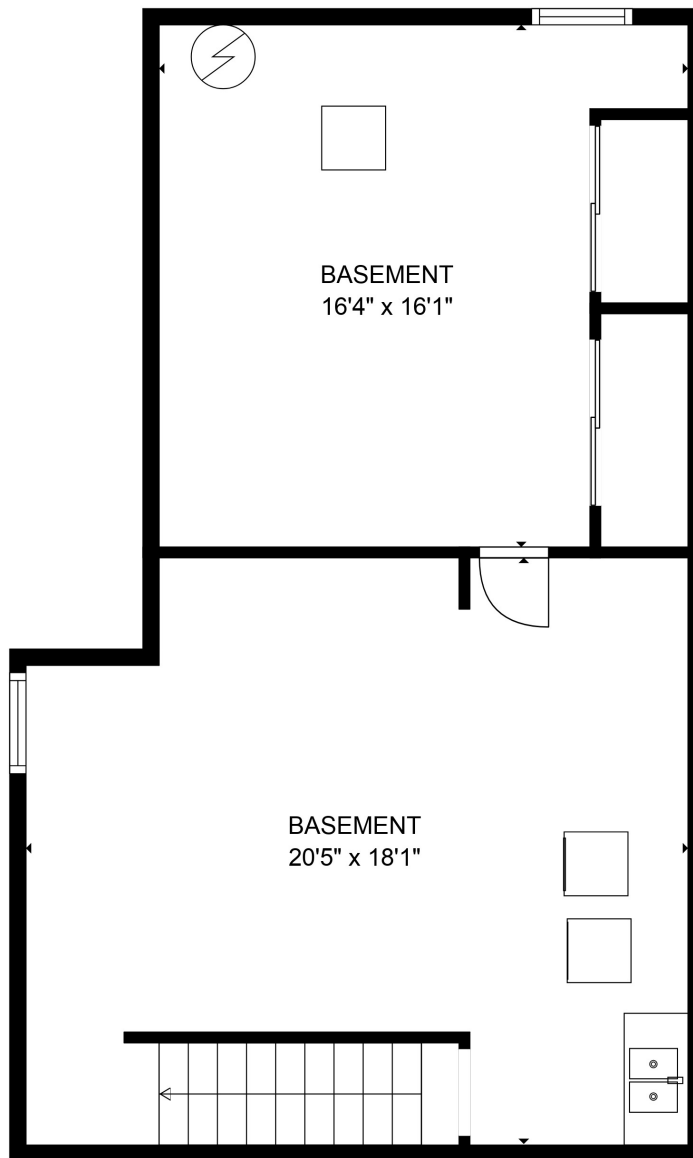

FLOOR 1

FLOOR 2

Total scanned area: 2678 sq. ft

MEASUREMENTS ARE CALCULATED BY CUBICASA TECHNOLOGY. DEEMED HIGHLY RELIABLE BUT NOT GUARANTEED.

Total scanned area: 2678 sq. ft

MEASUREMENTS ARE CALCULATED BY CUBICASA TECHNOLOGY. DEEMED HIGHLY RELIABLE BUT NOT GUARANTEED.

Total scanned area: 2678 sq. ft

MEASUREMENTS ARE CALCULATED BY CUBICASA TECHNOLOGY. DEEMED HIGHLY RELIABLE BUT NOT GUARANTEED.