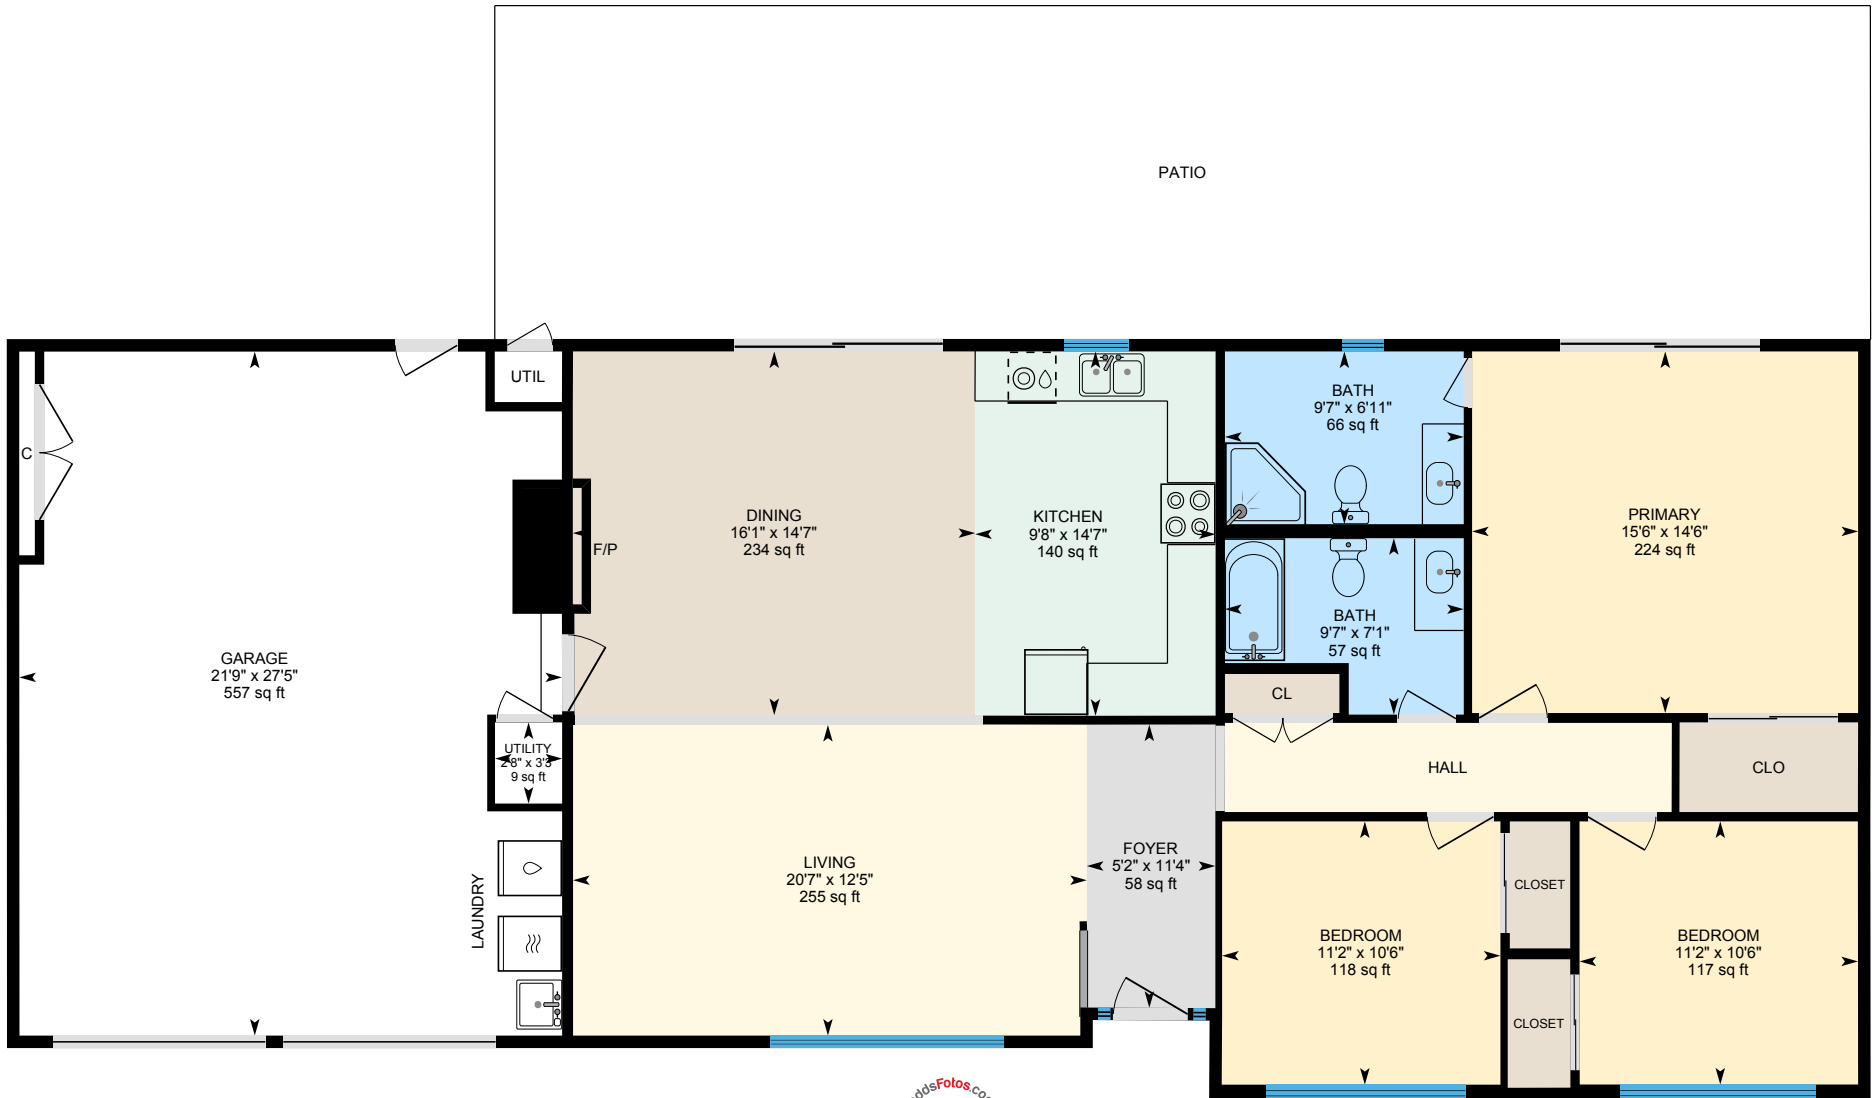

1304 Wallin Way, Modesto, CA

Main Floor Finished Area 1534.74 sq ft
Unfinished Area 631.43 sq ft

PREPARED: 2024/07/03

White regions are excluded from total floor area in iGUIDE floor plans. All room dimensions and floor areas must be considered approximate and are subject to independent verification.