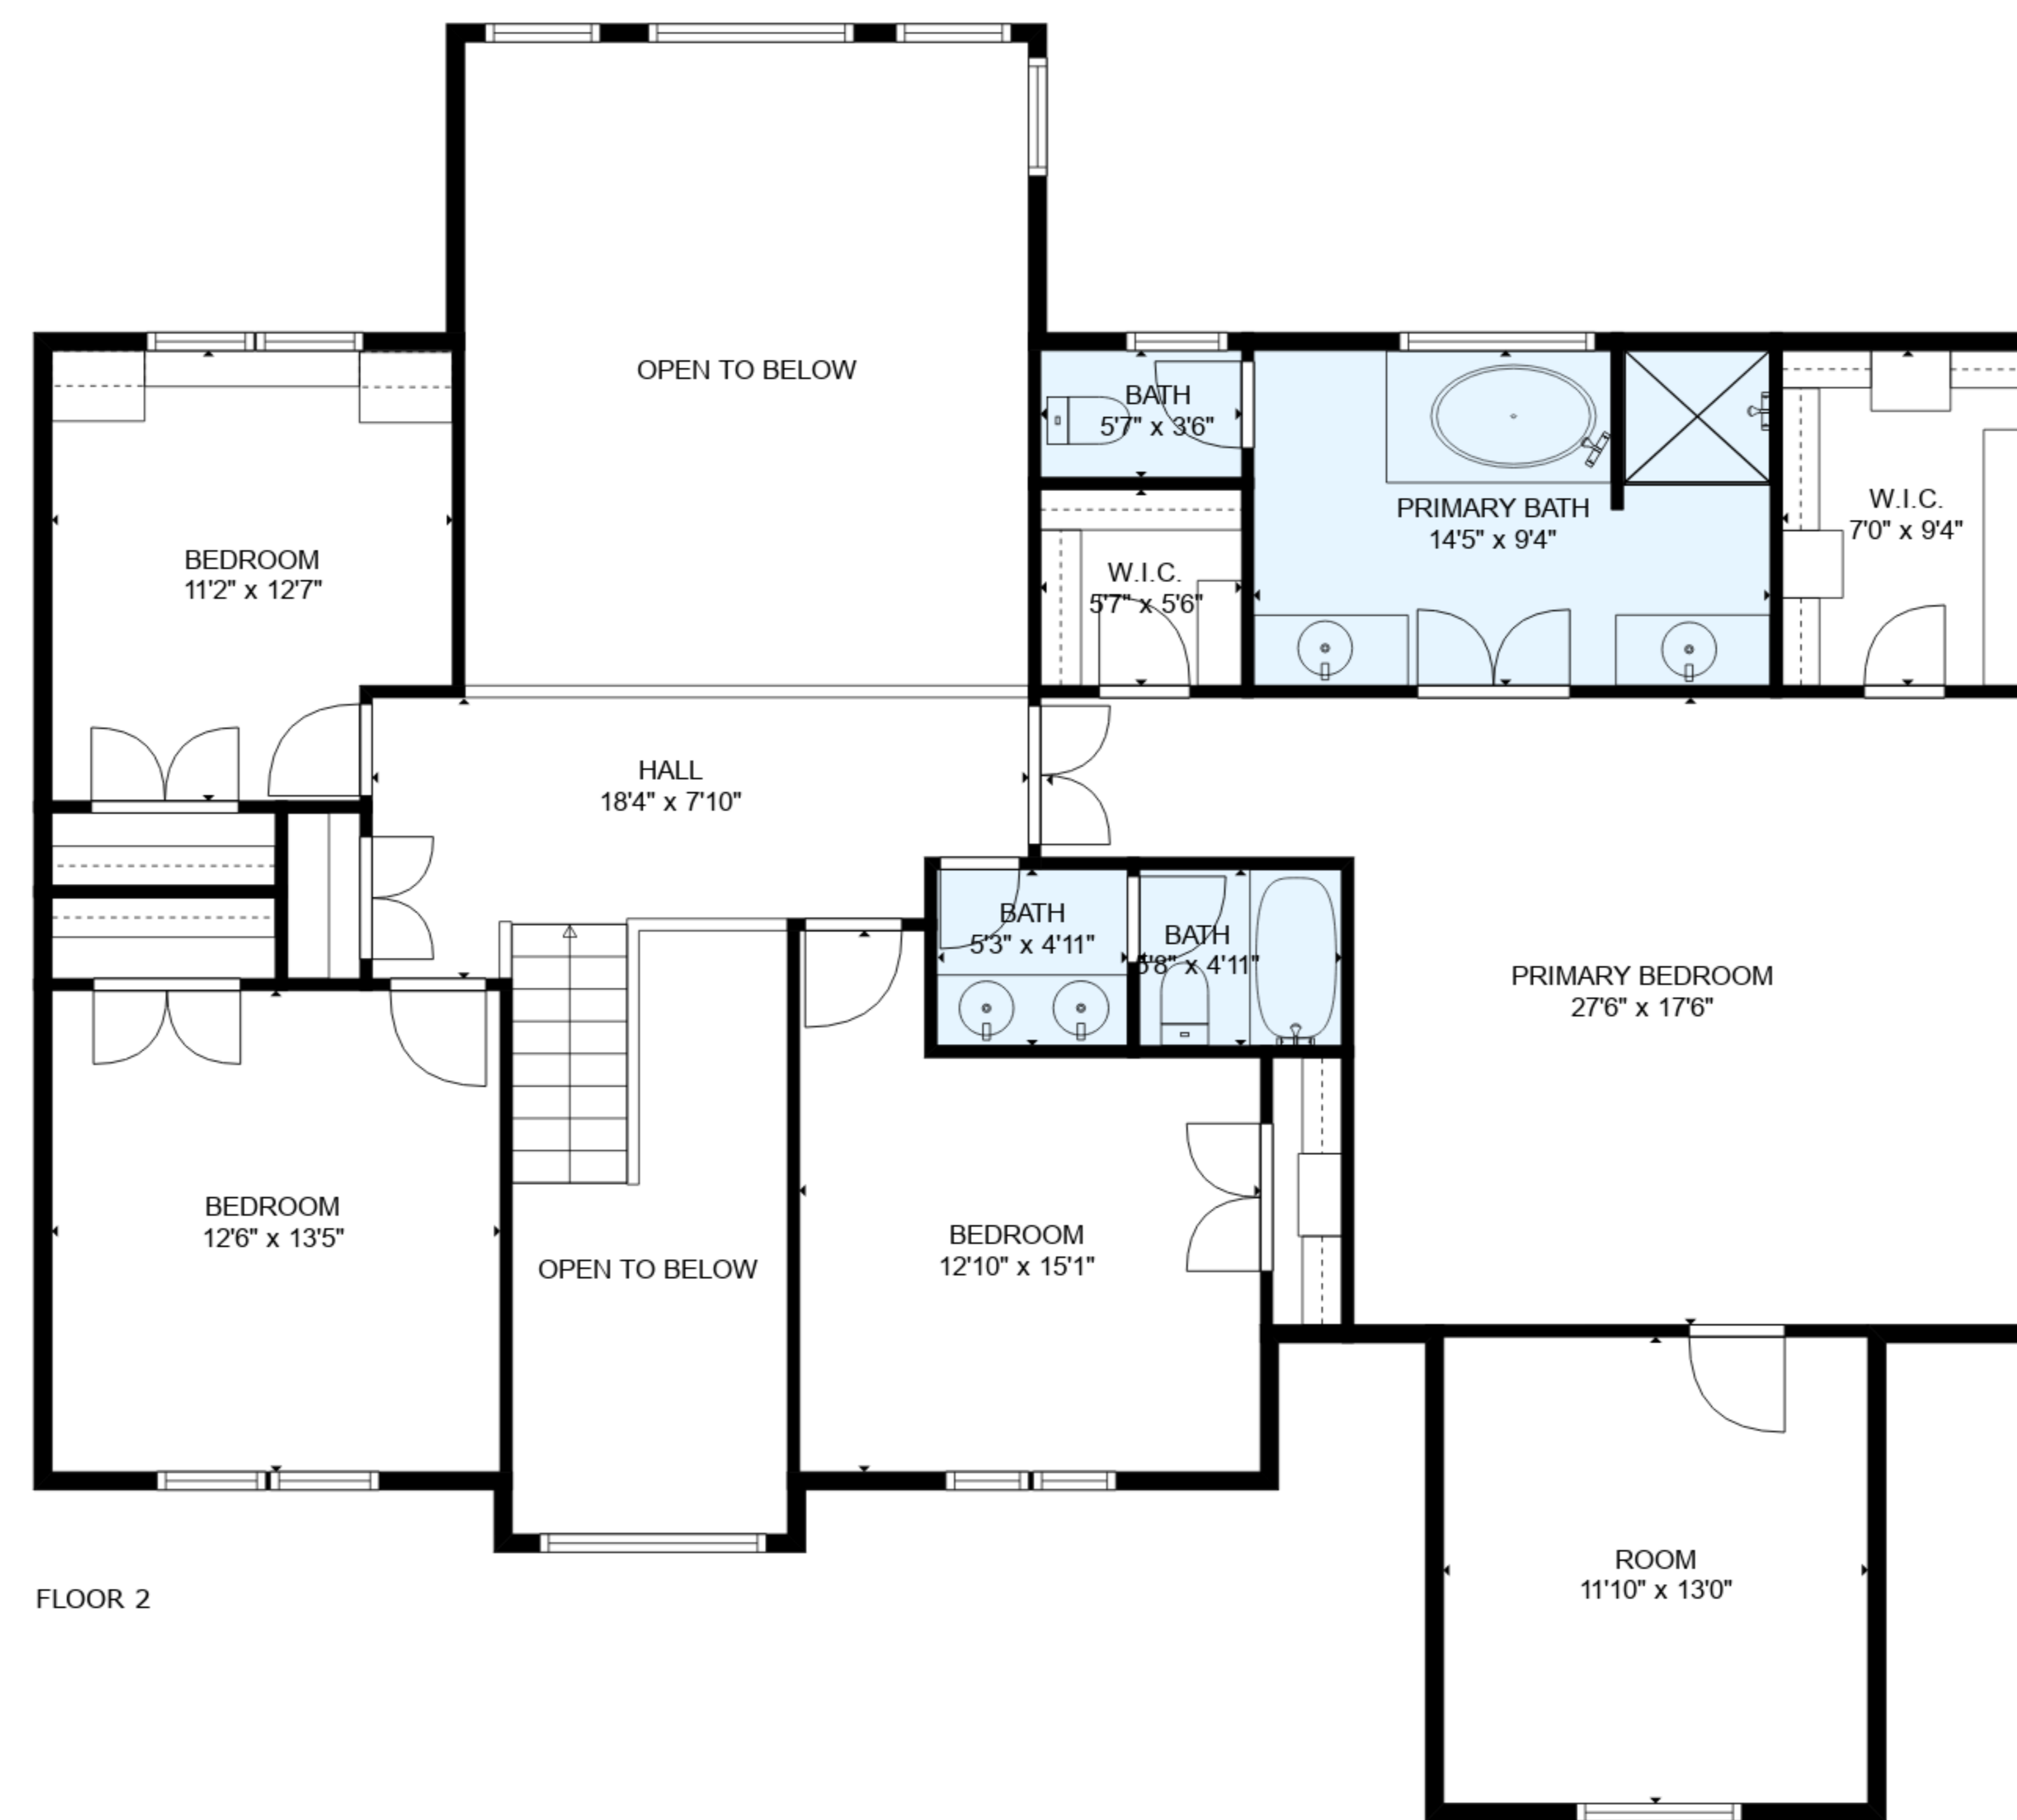

**ESTIMATED AREAS**

GLA FLOOR 1: 1625 sq. ft EXCLUDED AREAS 579 sq. ft

GLA FLOOR 2: 1647 sq. ft EXCLUDED AREAS 409 sq. ft

Total GLA 3272 sq. ft, total area 3851 sq. ft

**ESTIMATED AREAS**

GLA FLOOR 1: 1625 sq. ft EXCLUDED AREAS 579 sq. ft

GLA FLOOR 2: 1647 sq. ft EXCLUDED AREAS 409 sq. ft

Total GLA 3272 sq. ft, total area 3851 sq. ft

**ESTIMATED AREAS**

GLA FLOOR 1: 1625 sq. ft EXCLUDED AREAS 579 sq. ft  
 GLA FLOOR 2: 1647 sq. ft EXCLUDED AREAS 409 sq. ft  
 Total GLA 3272 sq. ft, total area 3851 sq. ft