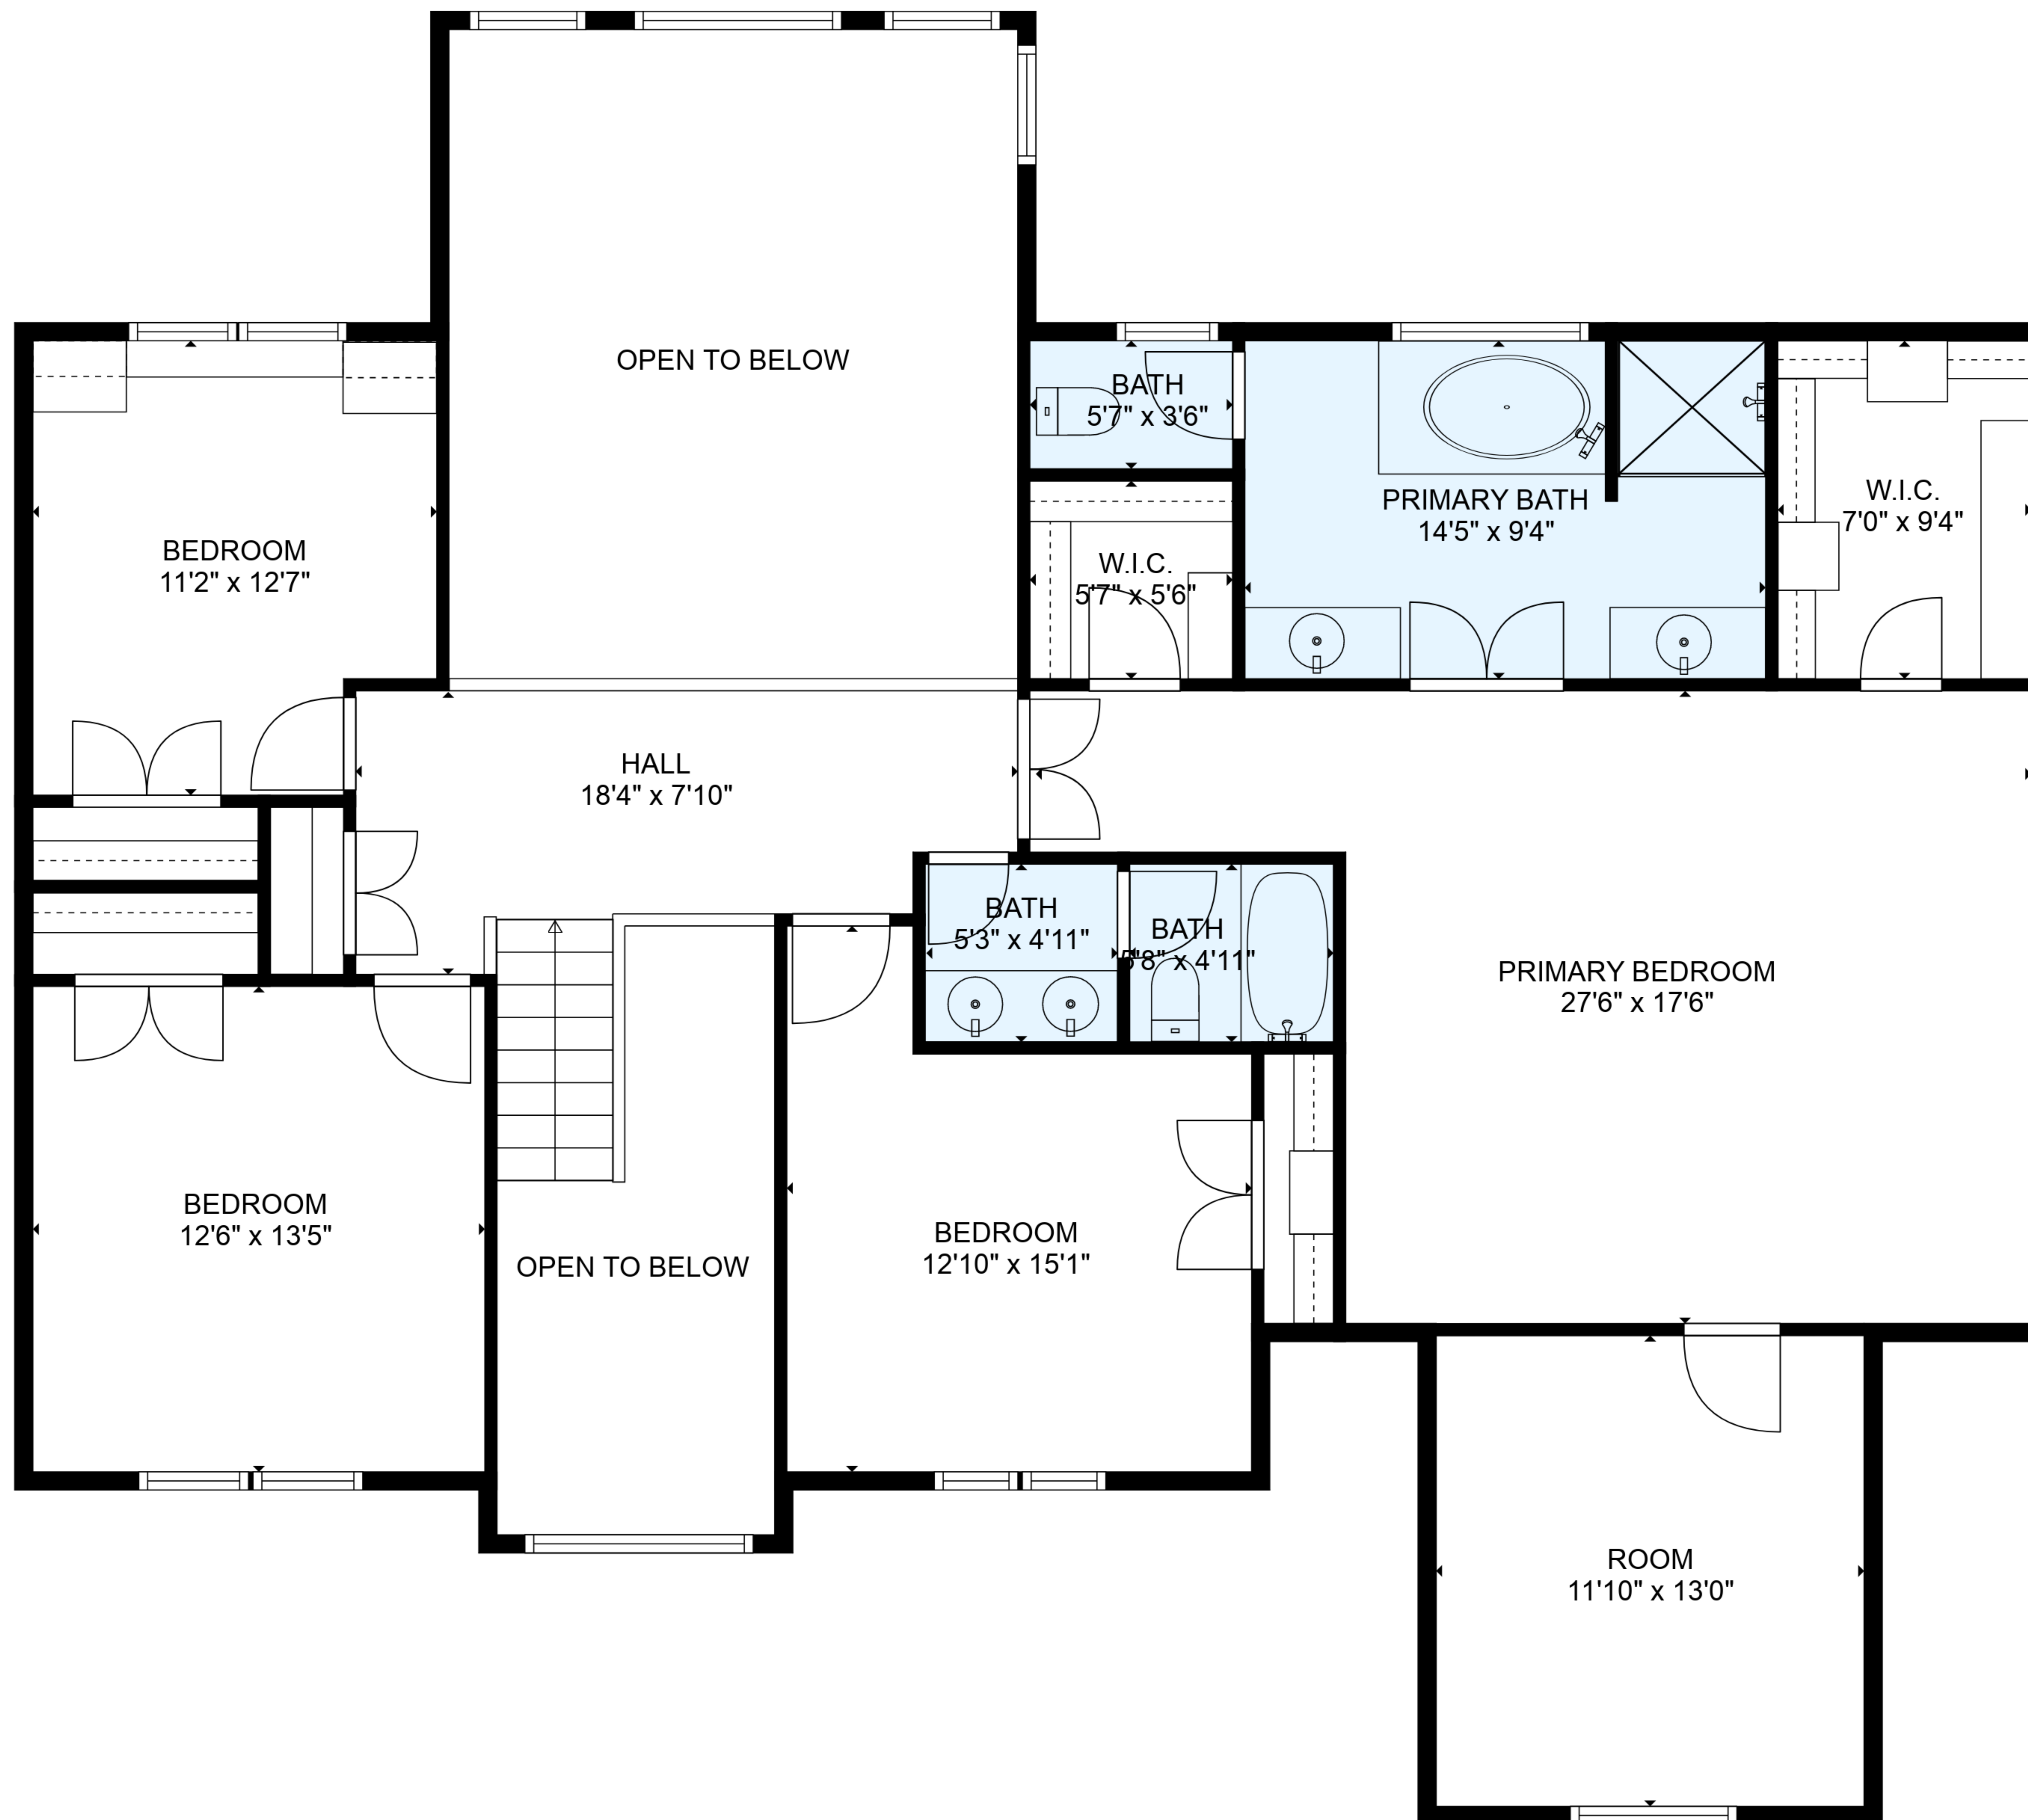

**ESTIMATED AREAS**

GLA FLOOR 1: 1625 sq. ft EXCLUDED AREAS 579 sq. ft

GLA FLOOR 2: 1647 sq. ft EXCLUDED AREAS 409 sq. ft

Total GLA 3272 sq. ft, total area 3851 sq. ft

**ESTIMATED AREAS**

GLA FLOOR 1: 1625 sq. ft EXCLUDED AREAS 579 sq. ft

GLA FLOOR 2: 1647 sq. ft EXCLUDED AREAS 409 sq. ft

Total GLA 3272 sq. ft, total area 3851 sq. ft

**ESTIMATED AREAS**

GLA FLOOR 1: 1625 sq. ft EXCLUDED AREAS 579 sq. ft  
 GLA FLOOR 2: 1647 sq. ft EXCLUDED AREAS 409 sq. ft  
 Total GLA 3272 sq. ft, total area 3851 sq. ft