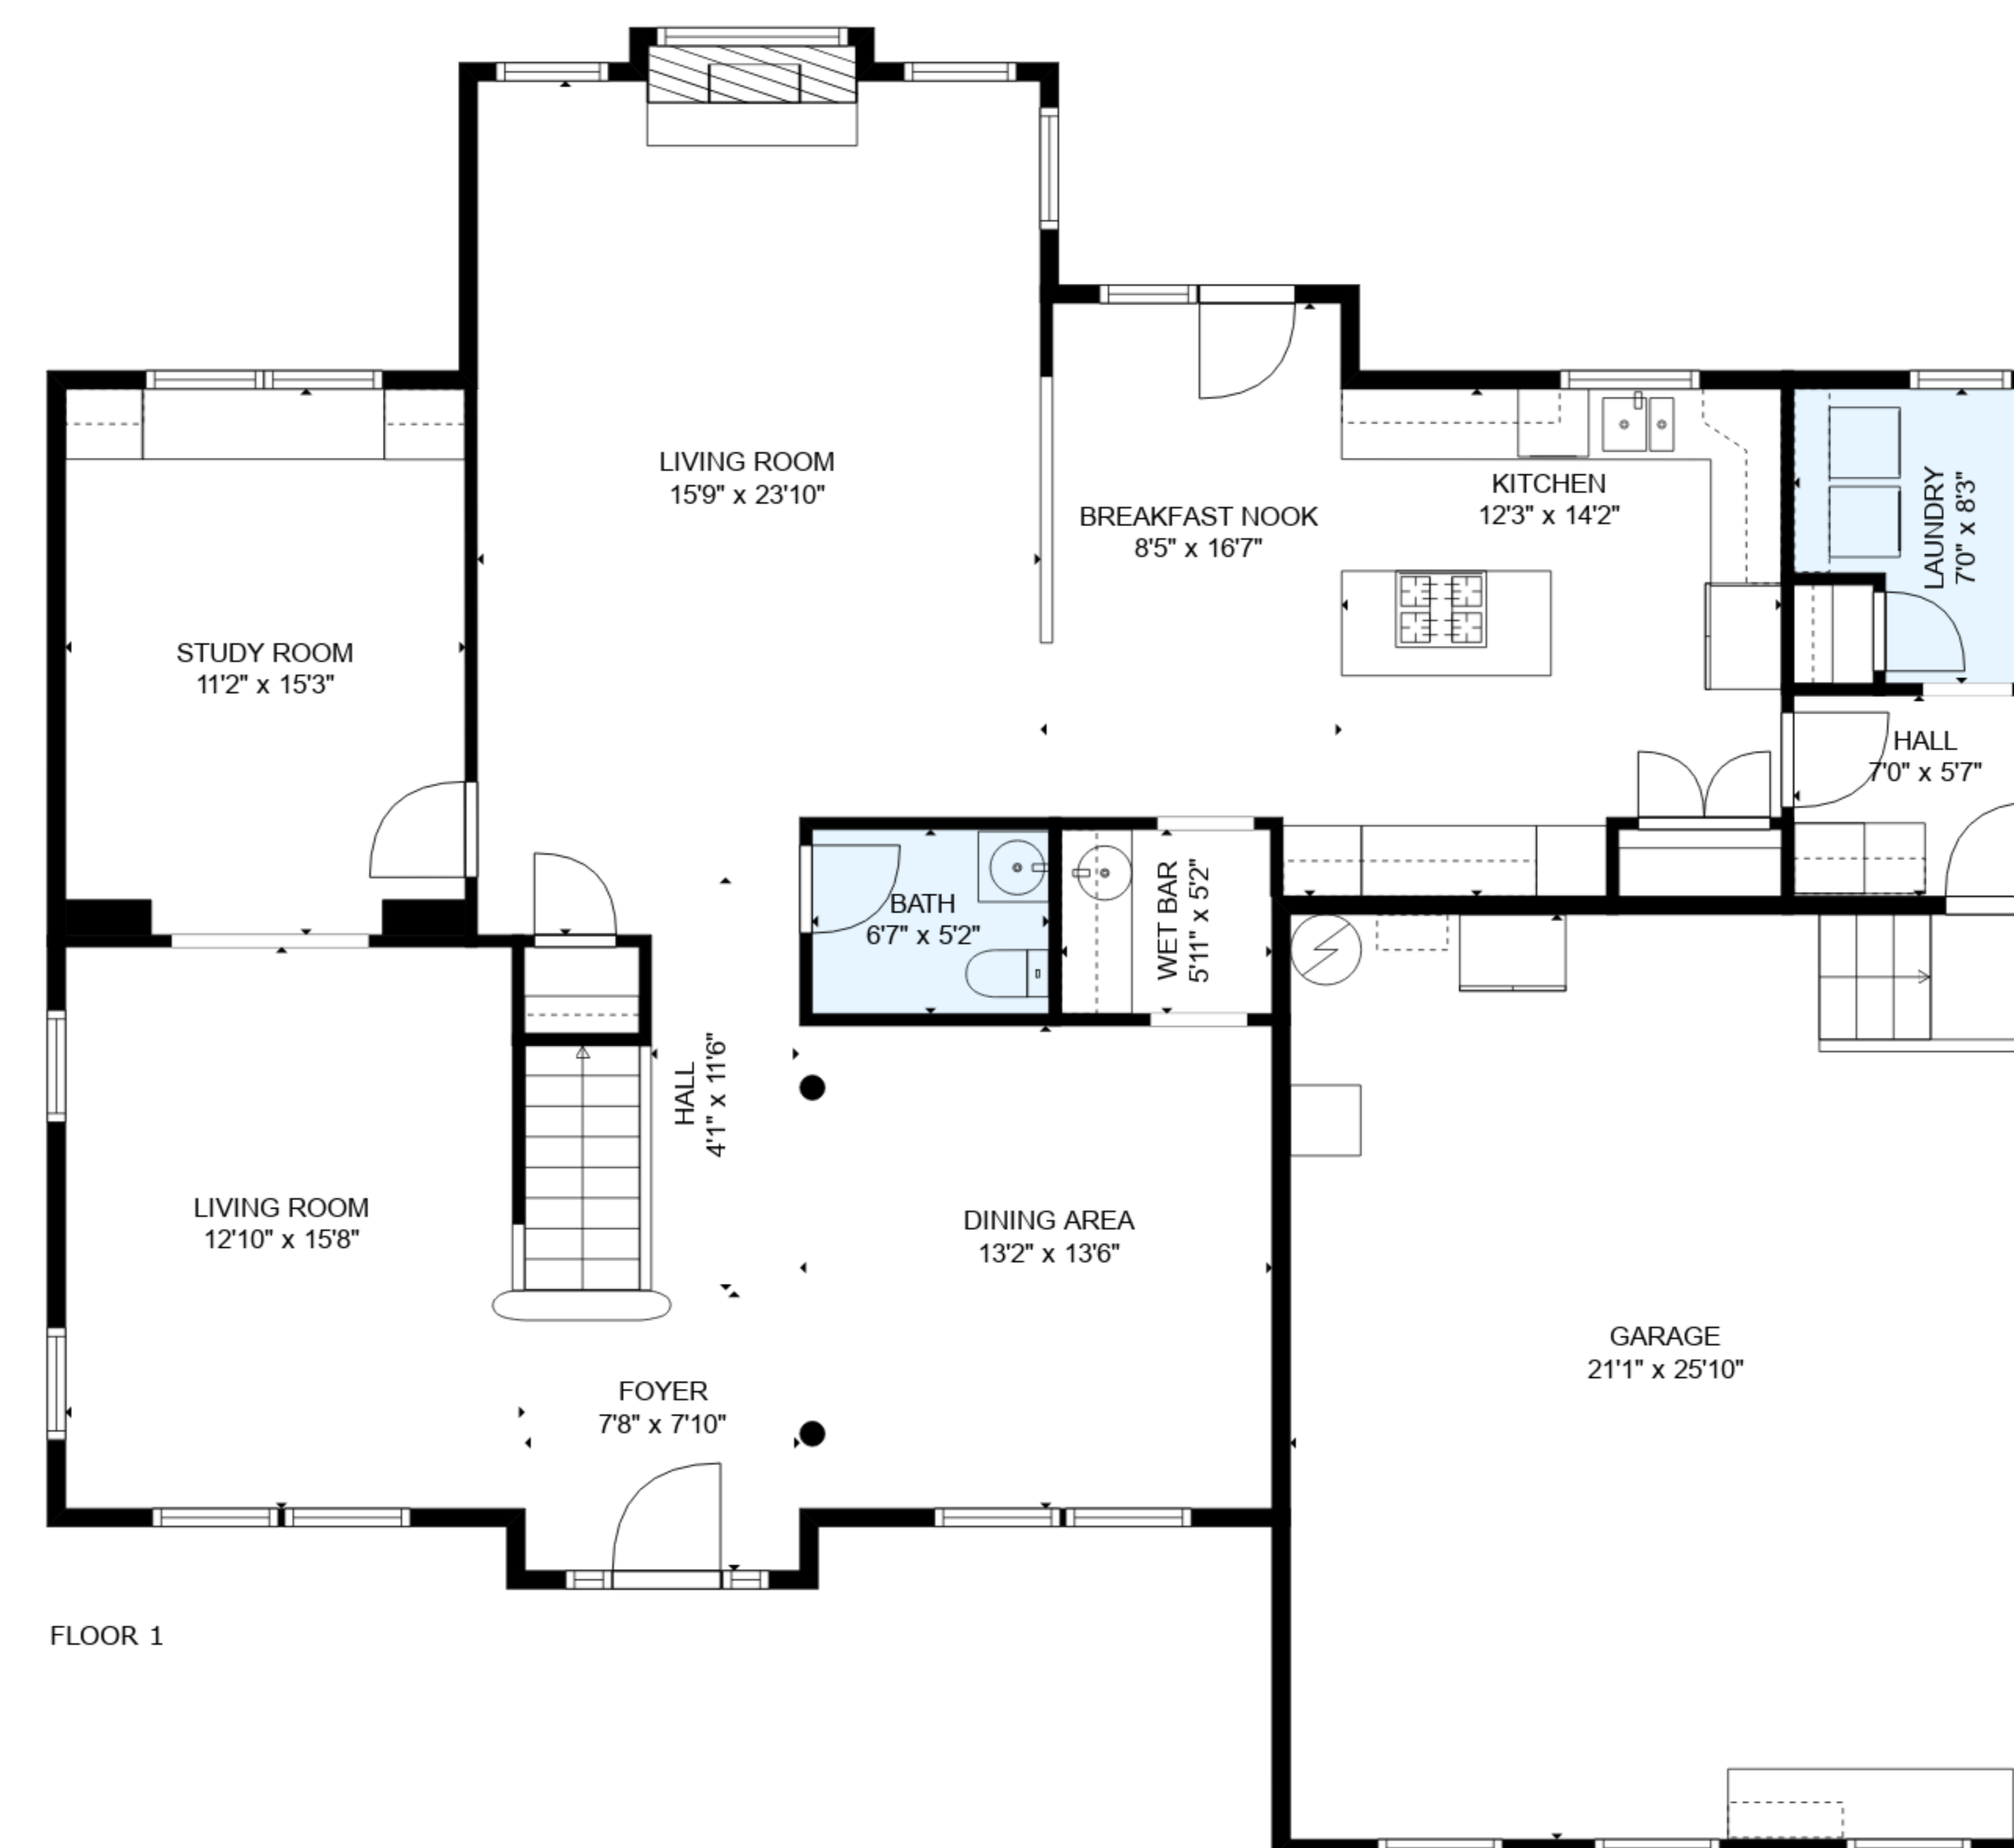

**ESTIMATED AREAS**

GLA FLOOR 1: 1625 sq. ft EXCLUDED AREAS 579 sq. ft

GLA FLOOR 2: 1647 sq. ft EXCLUDED AREAS 409 sq. ft

Total GLA 3272 sq. ft, total area 3851 sq. ft

**ESTIMATED AREAS**

GLA FLOOR 1: 1625 sq. ft EXCLUDED AREAS 579 sq. ft

GLA FLOOR 2: 1647 sq. ft EXCLUDED AREAS 409 sq. ft

Total GLA 3272 sq. ft, total area 3851 sq. ft

**ESTIMATED AREAS**

GLA FLOOR 1: 1625 sq. ft EXCLUDED AREAS 579 sq. ft  
 GLA FLOOR 2: 1647 sq. ft EXCLUDED AREAS 409 sq. ft  
 Total GLA 3272 sq. ft, total area 3851 sq. ft