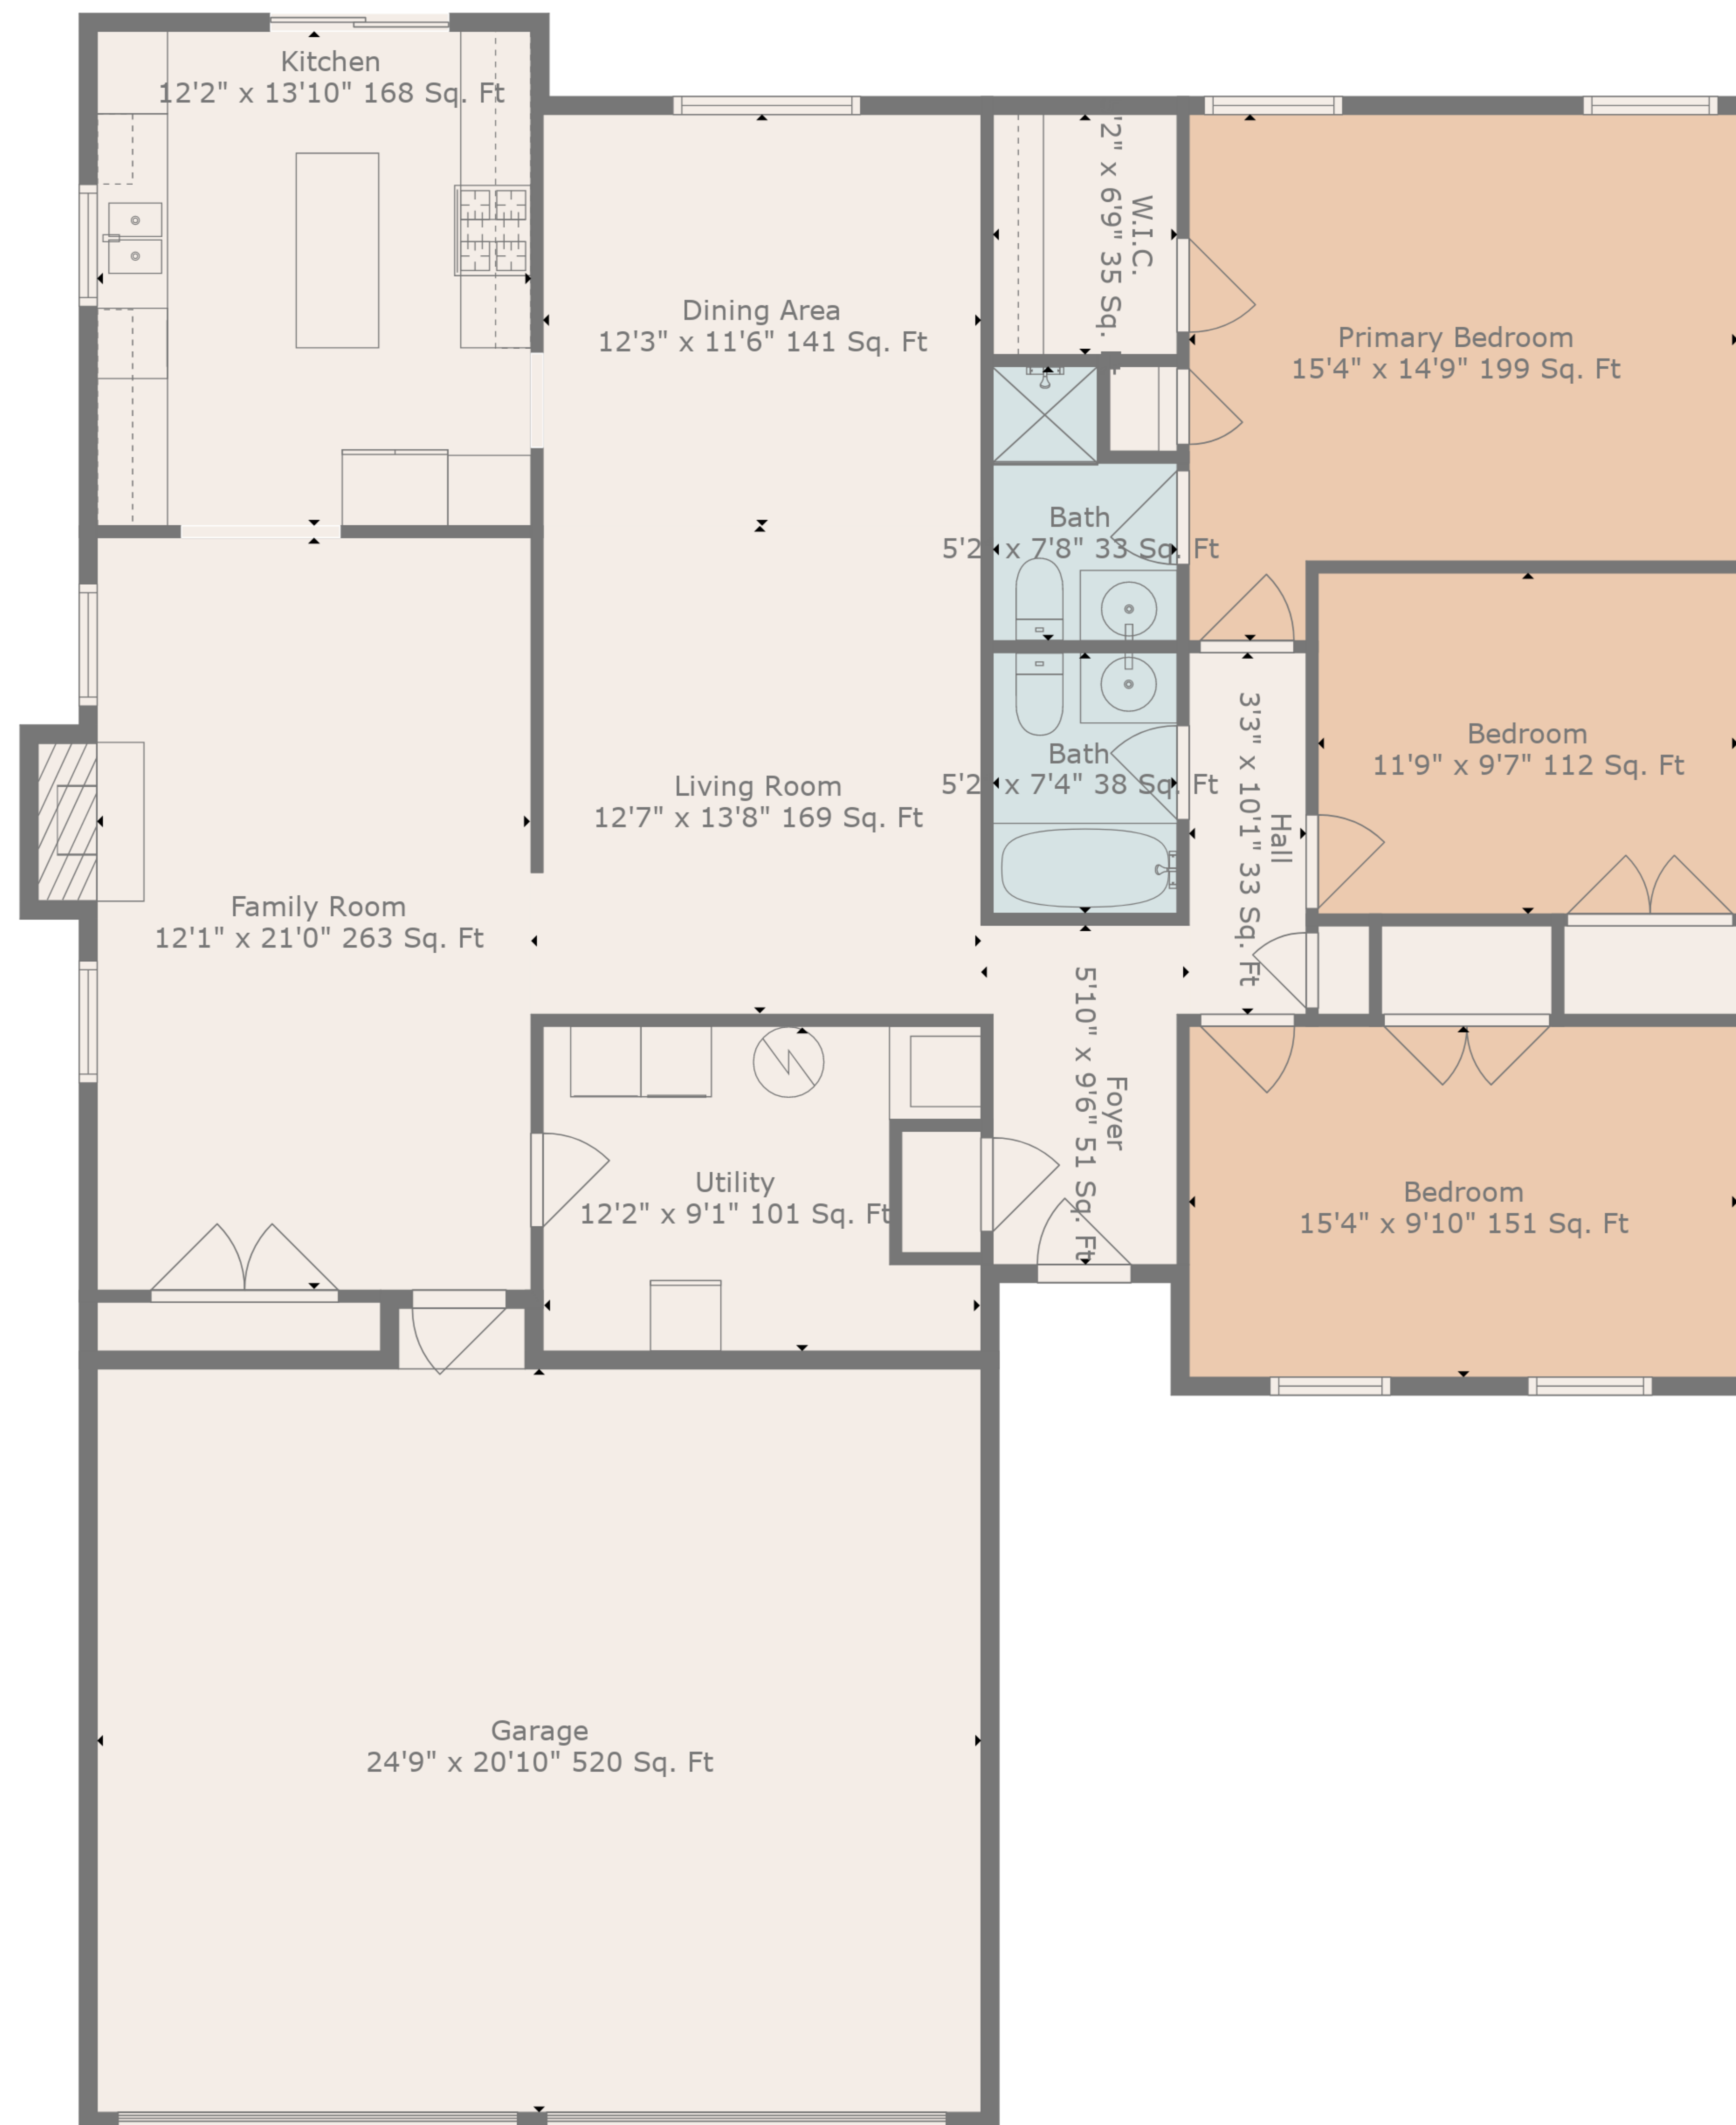

TOTAL: 1609 sq. ft
 FLOOR 1: 1609 sq. ft
 EXCLUDED AREAS: GARAGE: 520 sq. ft, FIREPLACE: 9 sq. ft

Sizes And Dimensions Are Approximate, Actual May Vary.

TOTAL: 1609 sq. ft
 FLOOR 1: 1609 sq. ft
 EXCLUDED AREAS: GARAGE: 520 sq. ft, FIREPLACE: 9 sq. ft

Sizes And Dimensions Are Approximate, Actual May Vary.