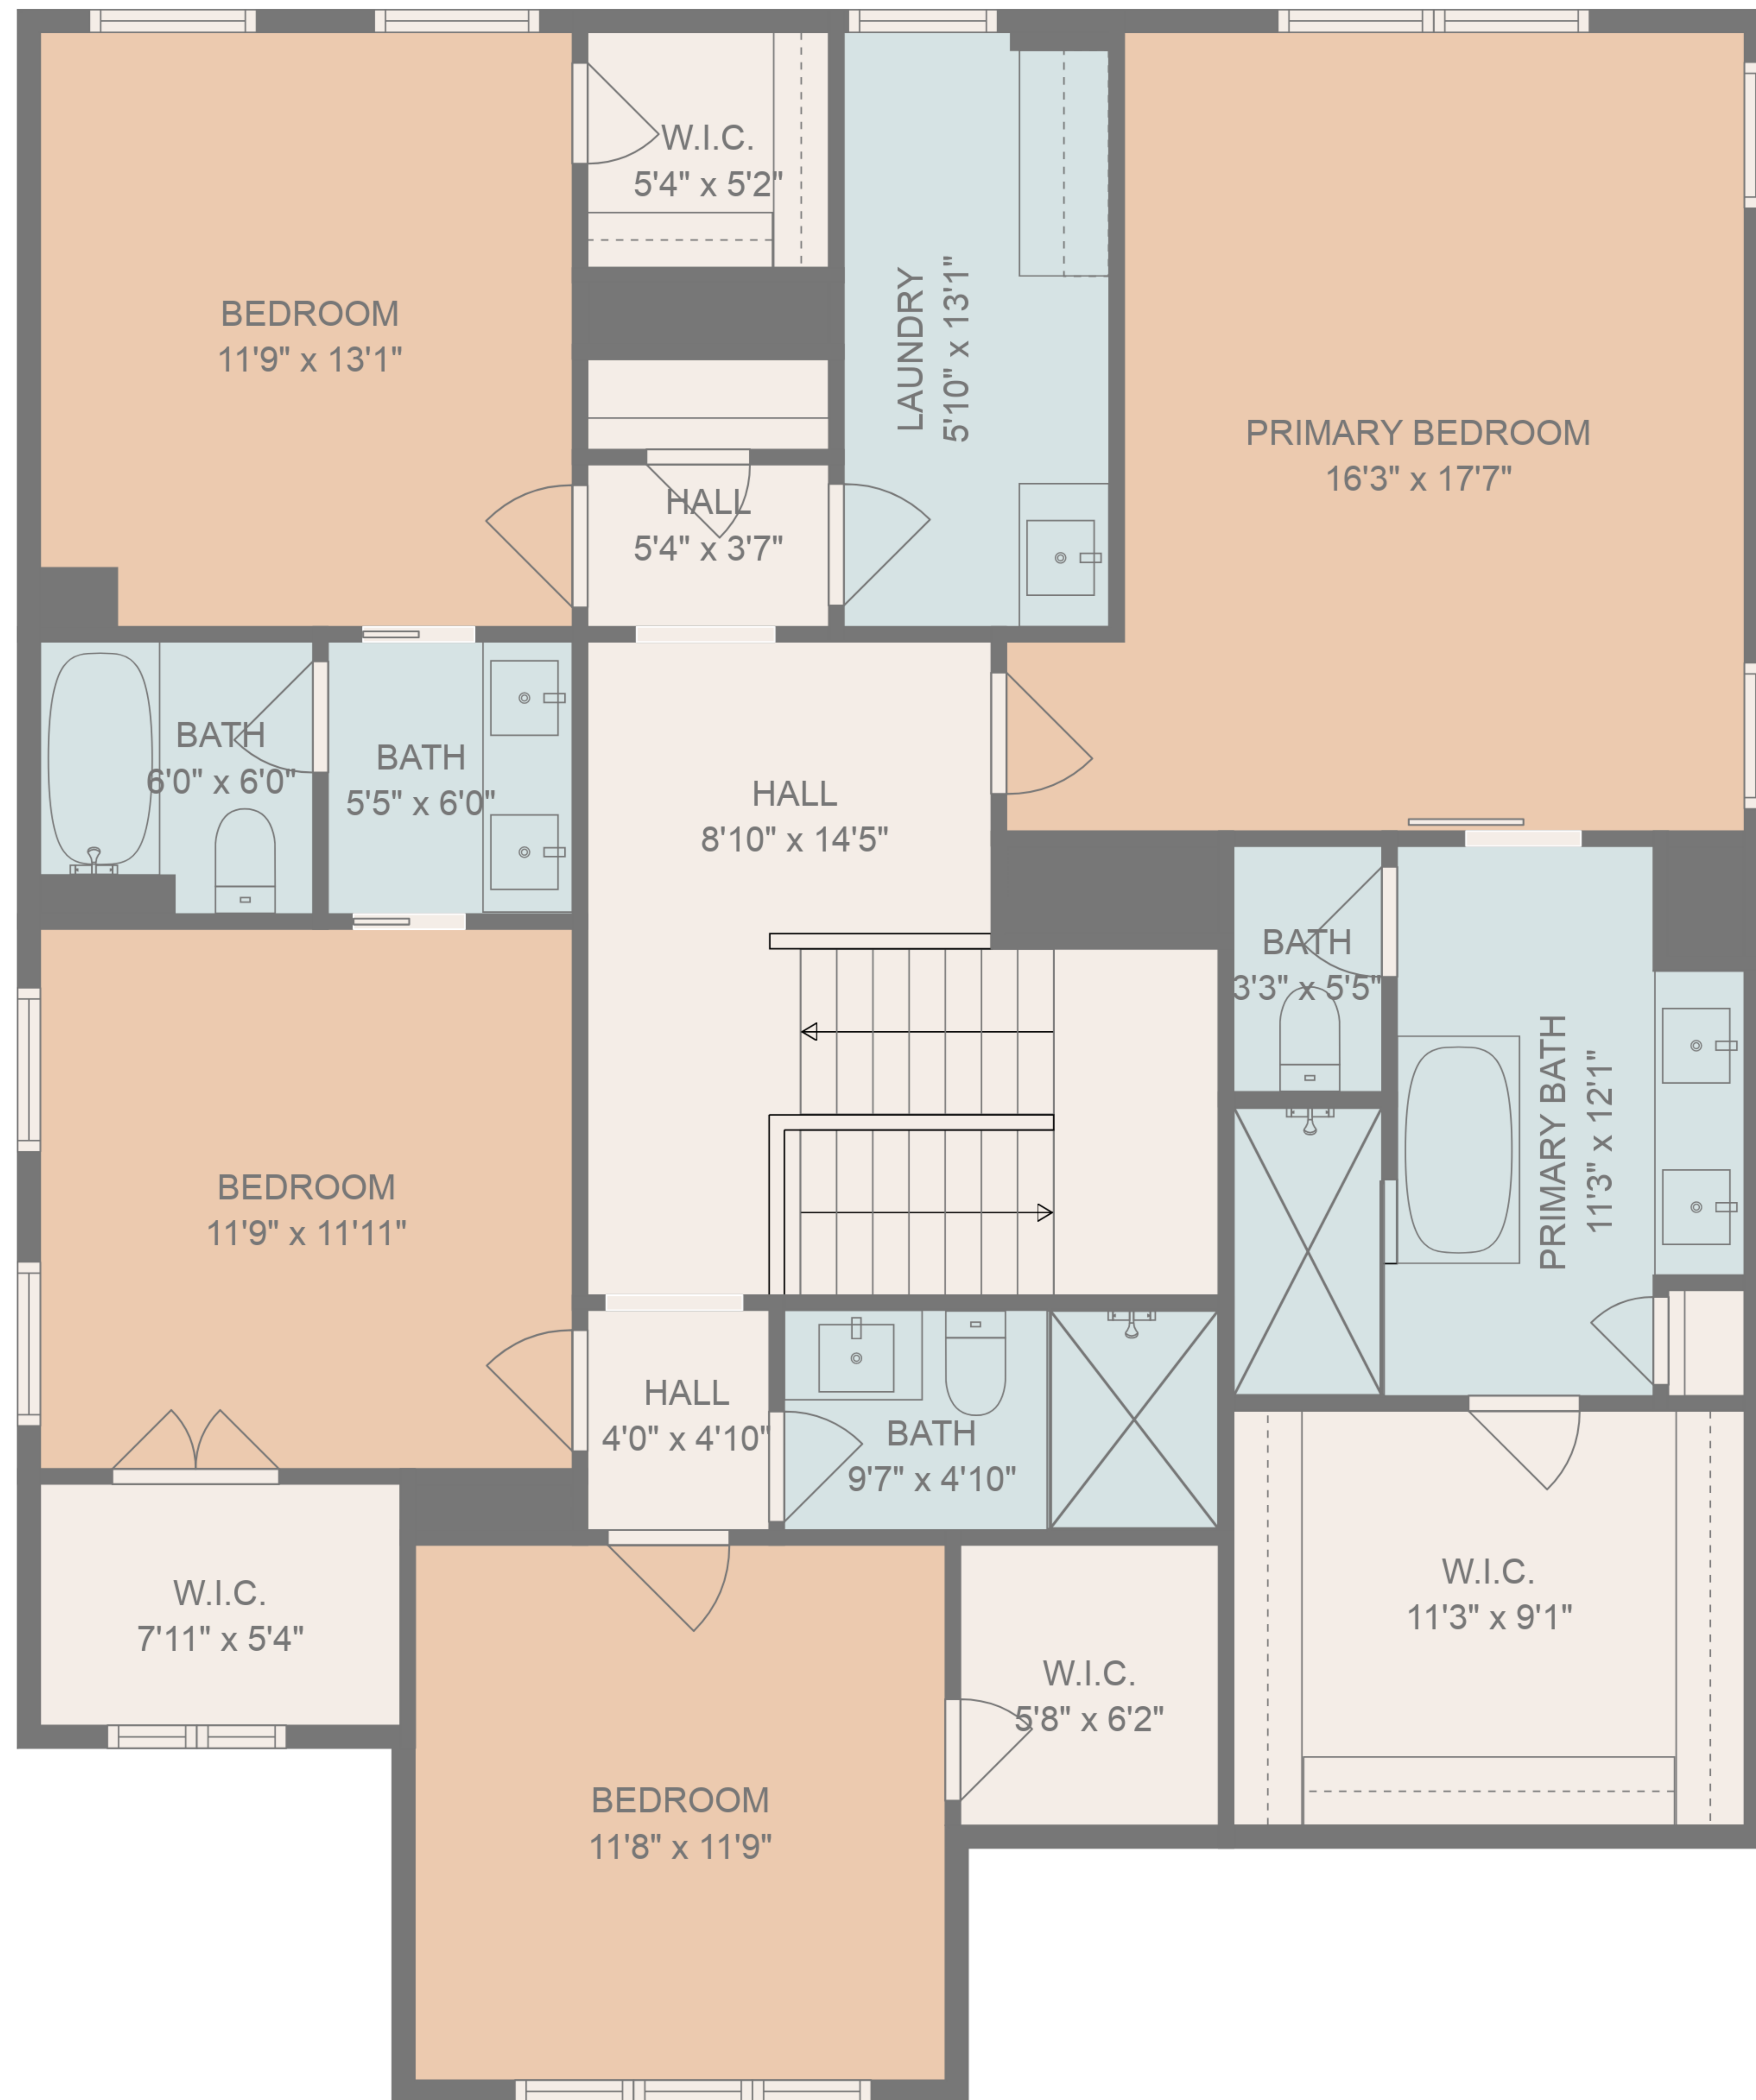

TOTAL: 2863 sq. ft

FLOOR 1: 1334 sq. ft, FLOOR 2: 1529 sq. ft

EXCLUDED AREAS: GARAGE: 419 sq. ft, PORCH: 230 sq. ft

FLOOR PLAN CREATED BY CUBICASA APP. MEASUREMENTS DEEMED HIGHLY RELIABLE BUT NOT GUARANTEED.

TOTAL: 2863 sq. ft
 FLOOR 1: 1334 sq. ft, FLOOR 2: 1529 sq. ft
 EXCLUDED AREAS: GARAGE: 419 sq. ft, PORCH: 230 sq. ft