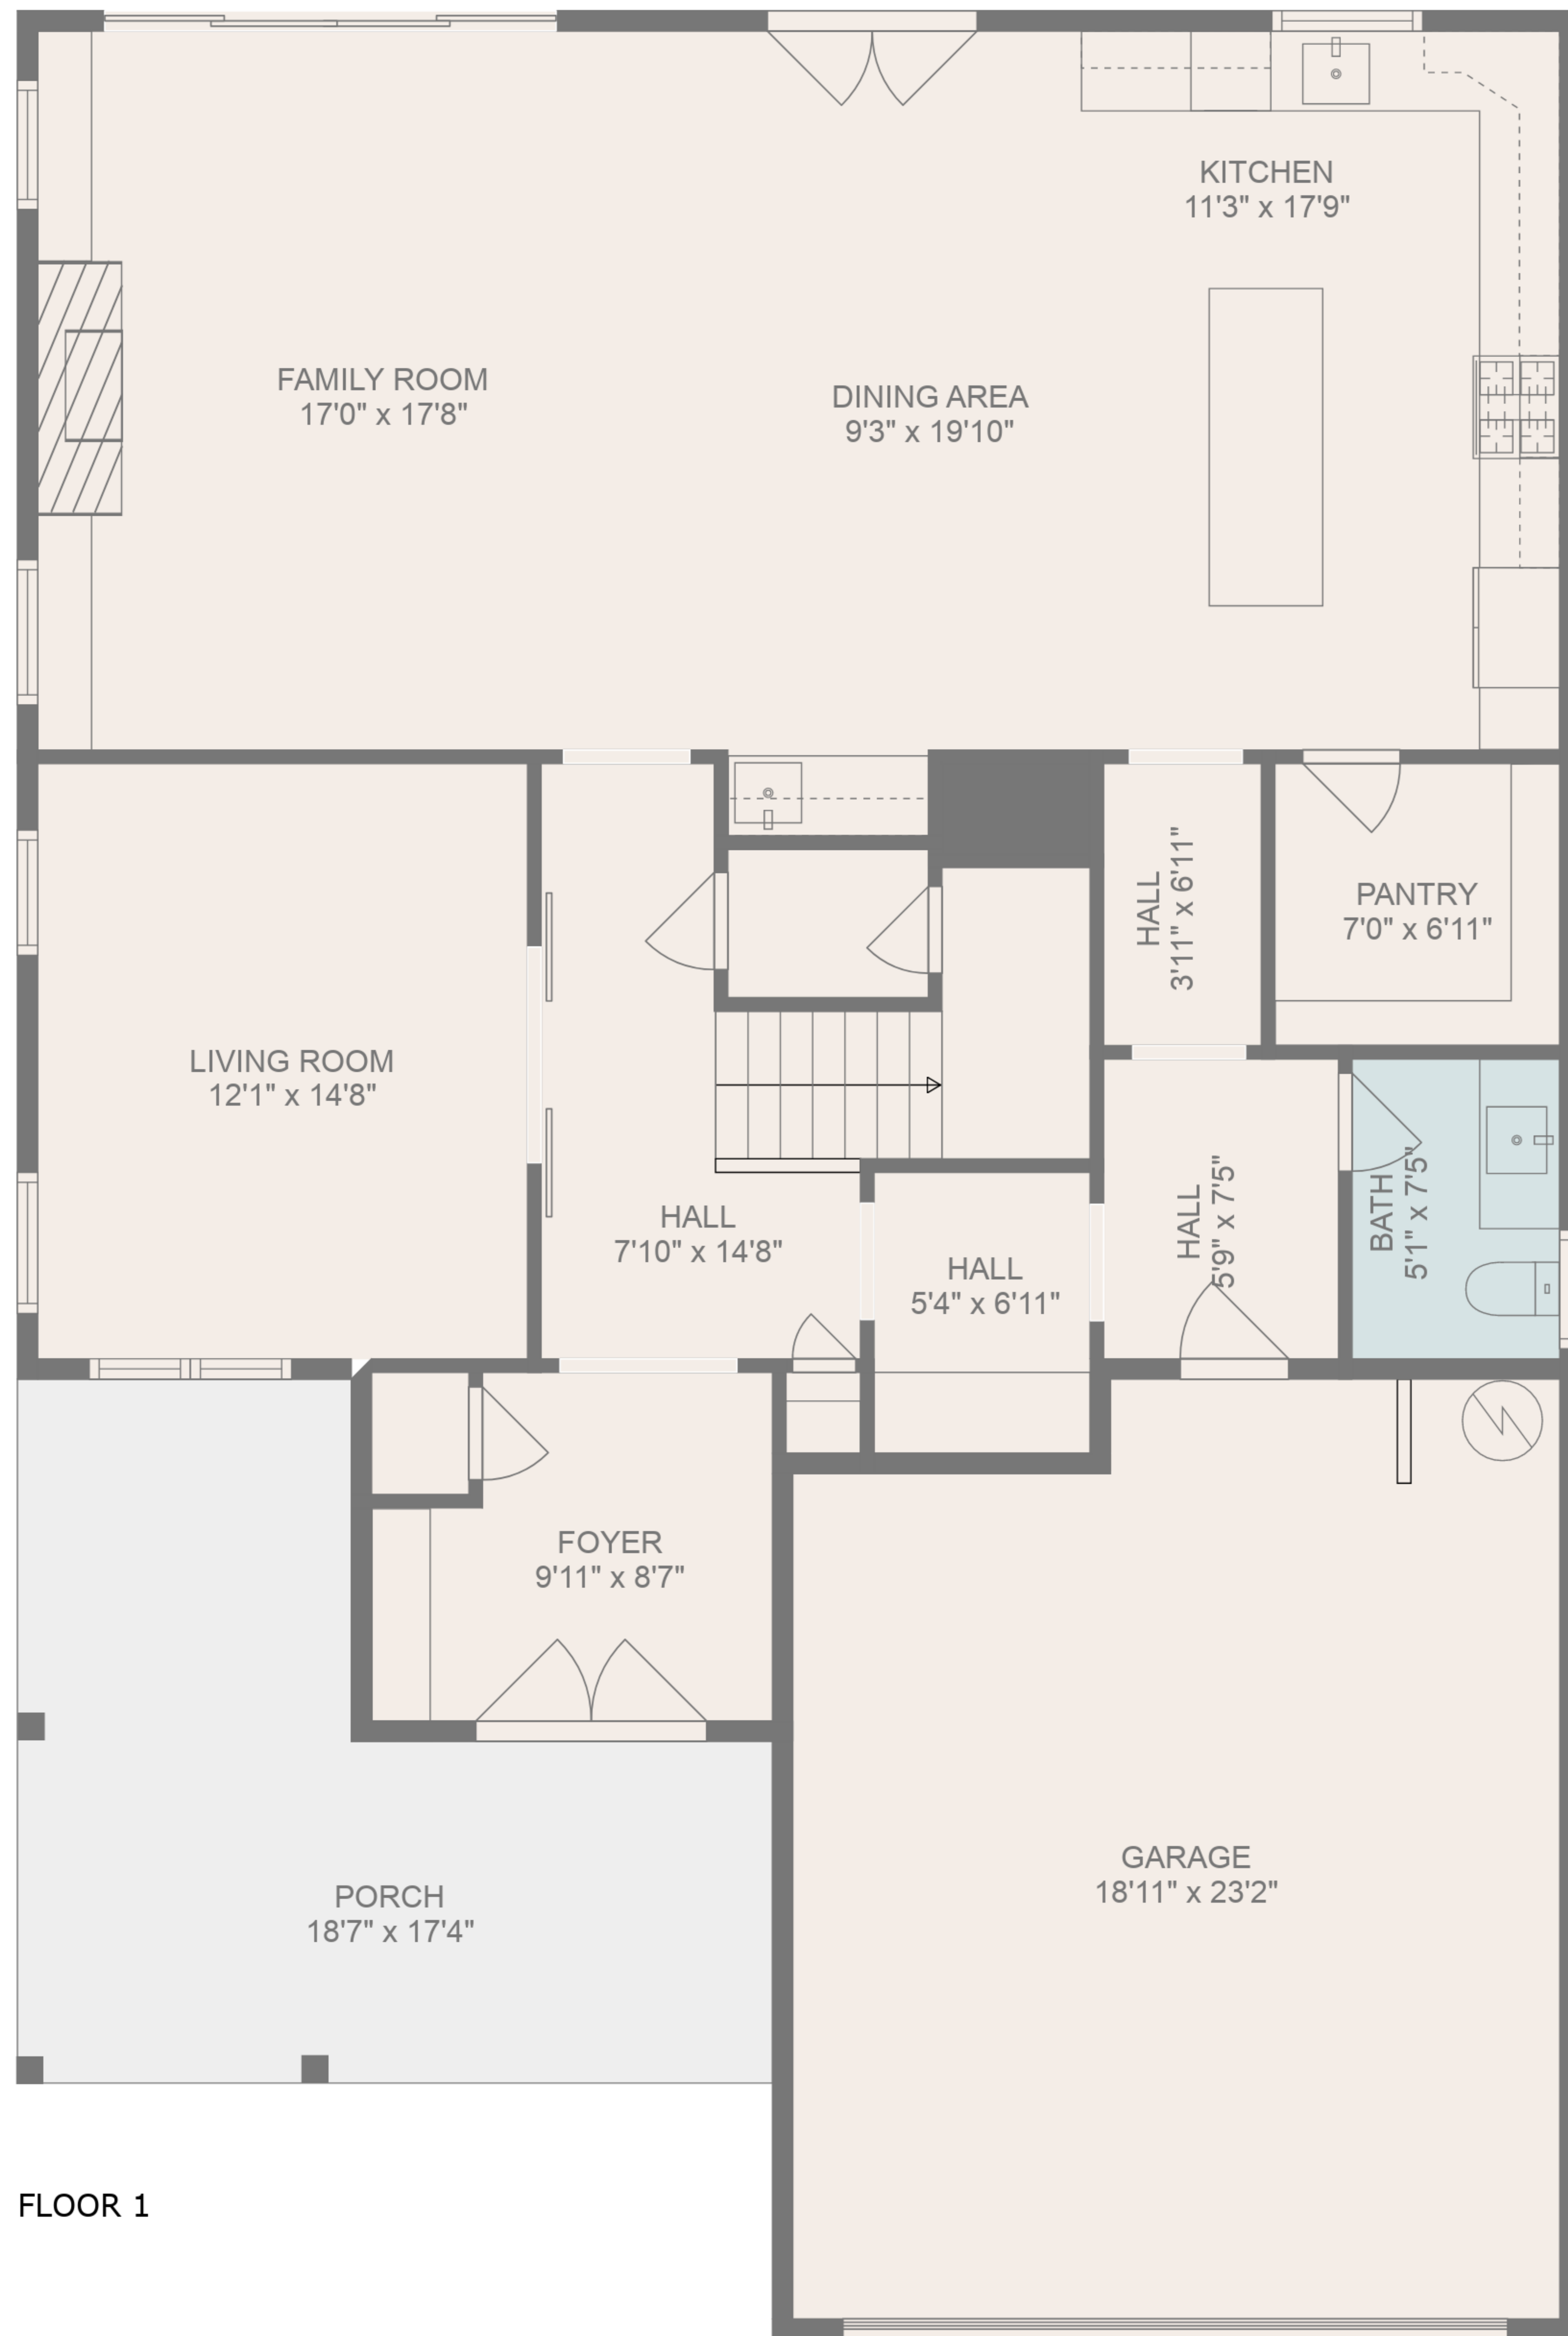

TOTAL: 2863 sq. ft

FLOOR 1: 1334 sq. ft, FLOOR 2: 1529 sq. ft

EXCLUDED AREAS: GARAGE: 419 sq. ft, PORCH: 230 sq. ft

FLOOR PLAN CREATED BY CUBICASA APP. MEASUREMENTS DEEMED HIGHLY RELIABLE BUT NOT GUARANTEED.

TOTAL: 2863 sq. ft
 FLOOR 1: 1334 sq. ft, FLOOR 2: 1529 sq. ft
 EXCLUDED AREAS: GARAGE: 419 sq. ft, PORCH: 230 sq. ft