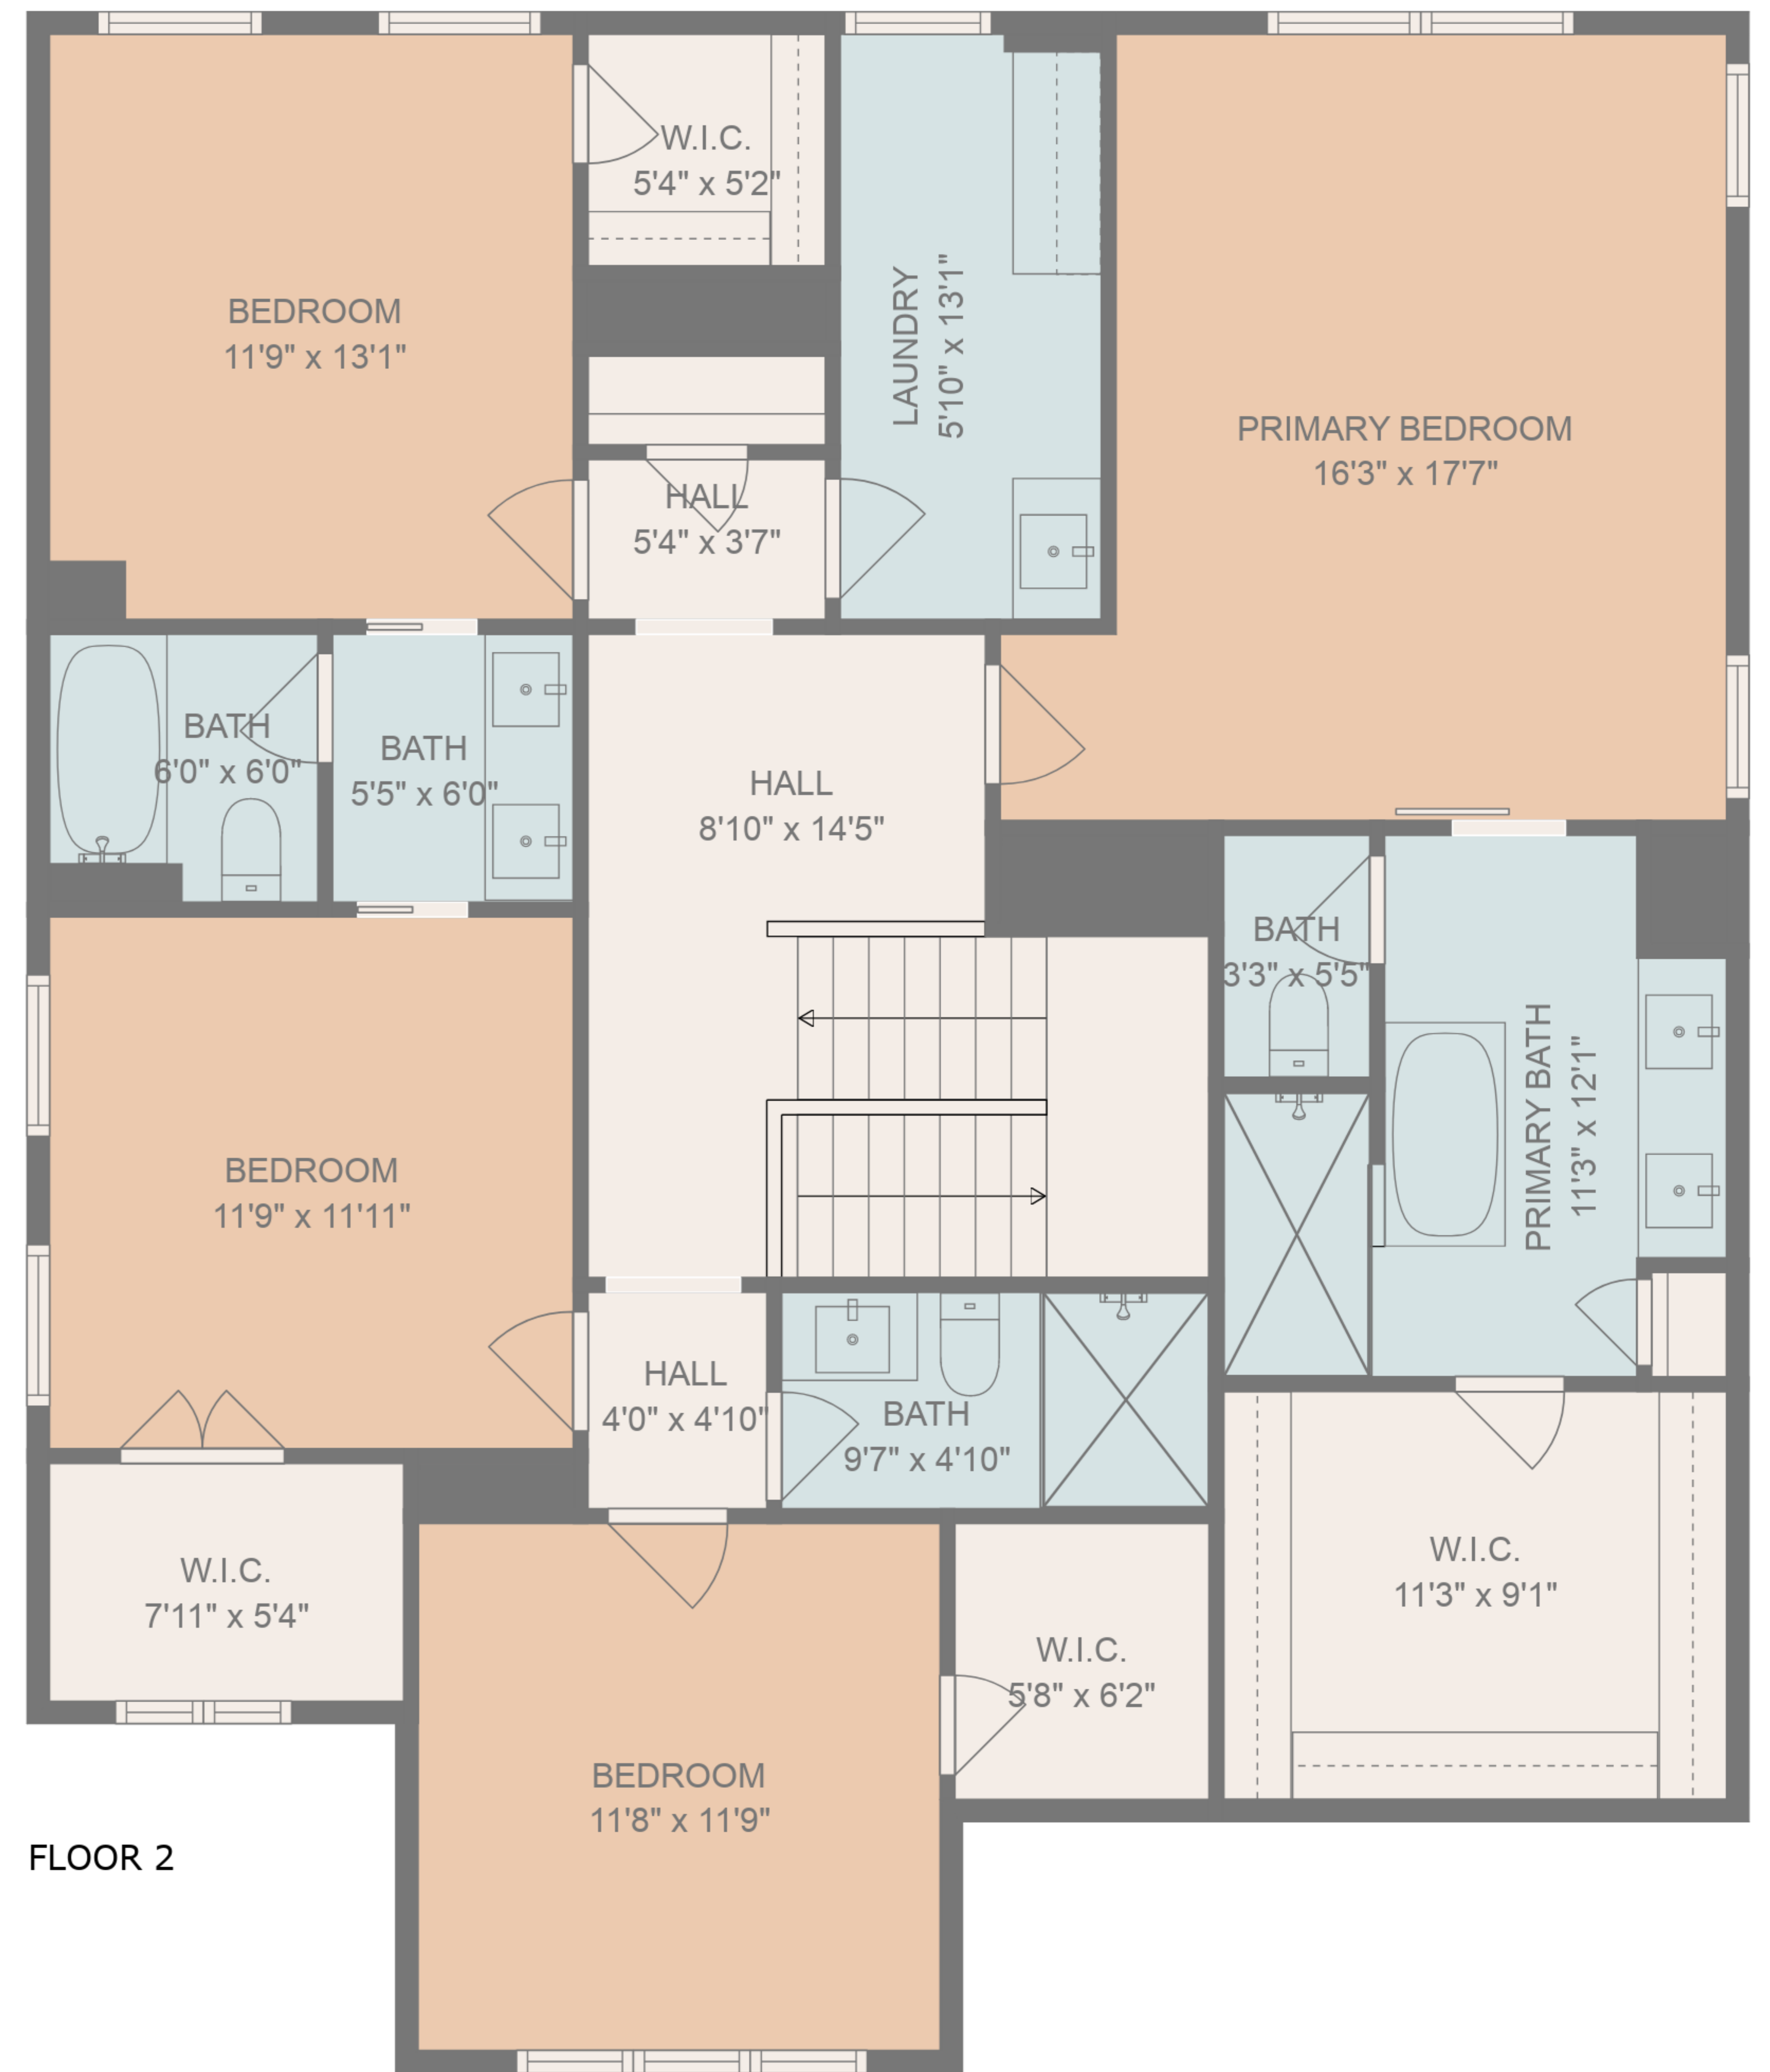

TOTAL: 2863 sq. ft

FLOOR 1: 1334 sq. ft, FLOOR 2: 1529 sq. ft

EXCLUDED AREAS: GARAGE: 419 sq. ft, PORCH: 230 sq. ft

FLOOR PLAN CREATED BY CUBICASA APP. MEASUREMENTS DEEMED HIGHLY RELIABLE BUT NOT GUARANTEED.

TOTAL: 2863 sq. ft
 FLOOR 1: 1334 sq. ft, FLOOR 2: 1529 sq. ft
 EXCLUDED AREAS: GARAGE: 419 sq. ft, PORCH: 230 sq. ft