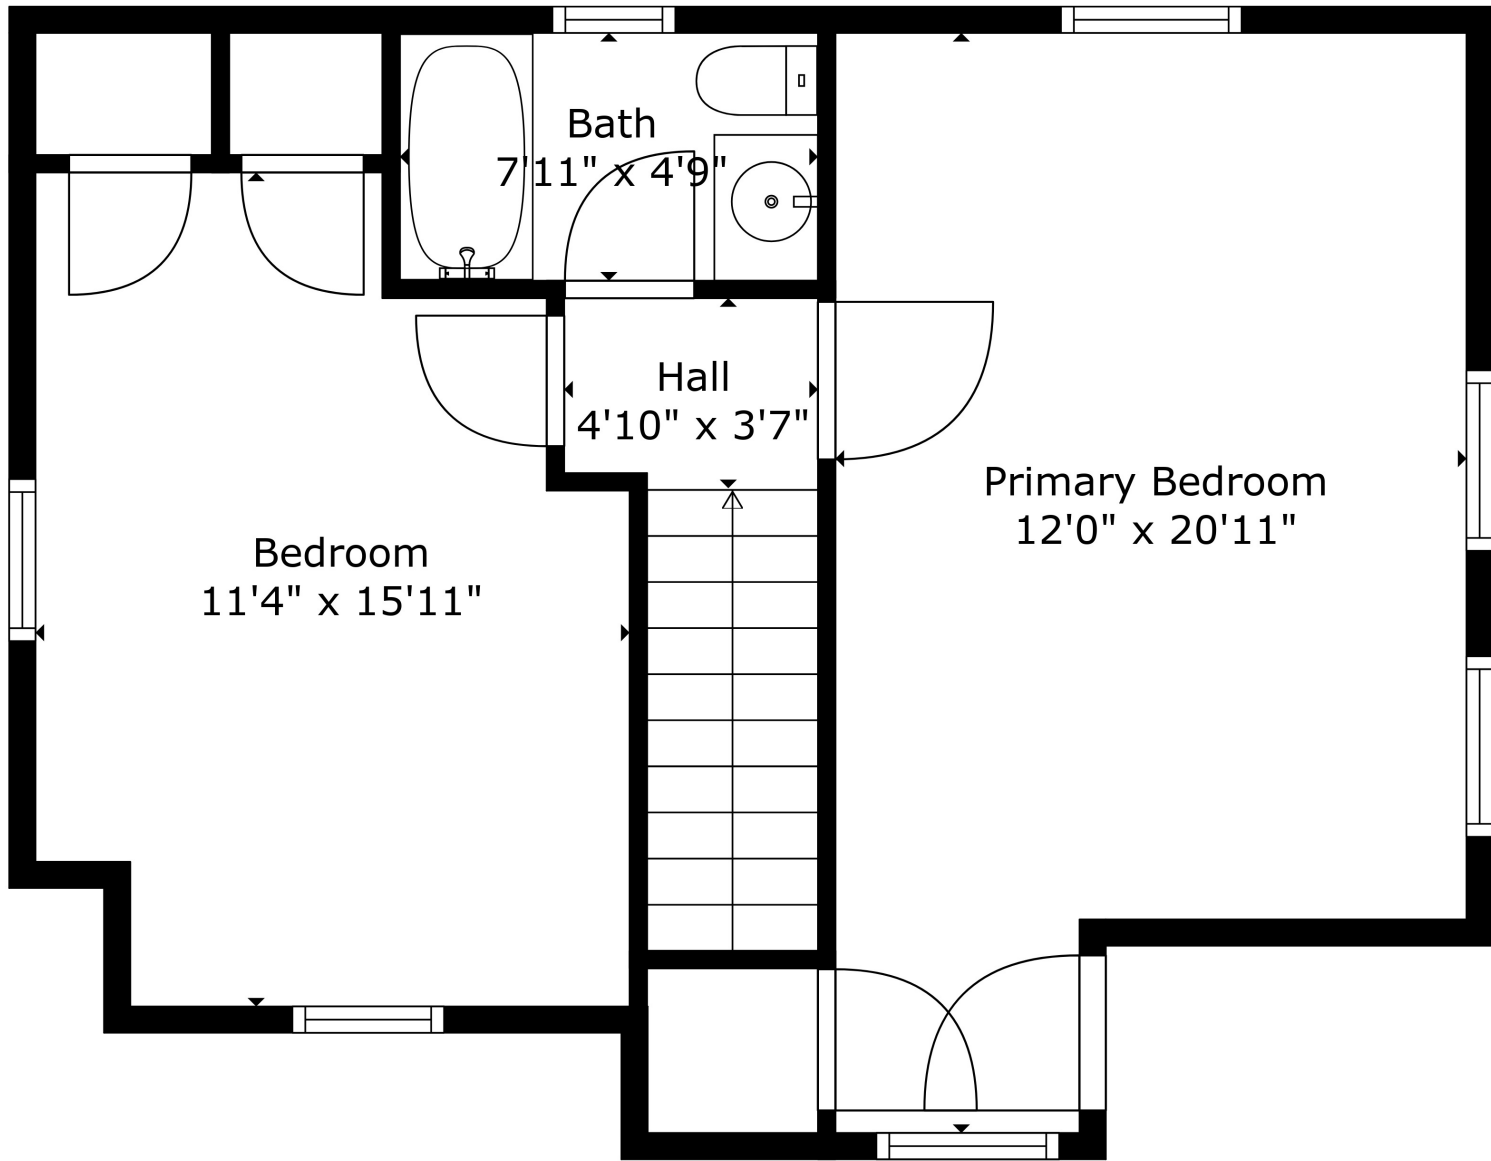

Floor 1

Floor 2

TOTAL: 1106 sq. ft
 FLOOR 1: 606 sq. ft, FLOOR 2: 500 sq. ft
 EXCLUDED AREAS: EMBEDDED WINDOW: 10 sq. ft, FIREPLACE: 5 sq. ft, LOW CEILING: 7 sq. ft

Measurements Are Calculated By Cubicasa Technology. Deemed Highly Reliable But Not Guaranteed.

TOTAL: 1106 sq. ft

FLOOR 1: 606 sq. ft, FLOOR 2: 500 sq. ft

EXCLUDED AREAS: EMBEDDED WINDOW: 10 sq. ft, FIREPLACE: 5 sq. ft, LOW CEILING: 7 sq. ft

Measurements Are Calculated By Cubicasa Technology. Deemed Highly Reliable But Not Guaranteed.

TOTAL: 1106 sq. ft

FLOOR 1: 606 sq. ft, FLOOR 2: 500 sq. ft

EXCLUDED AREAS: EMBEDDEDWINDOW: 10 sq. ft, FIREPLACE: 5 sq. ft, LOW CEILING: 7 sq. ft

Measurements Are Calculated By Cubicasa Technology. Deemed Highly Reliable But Not Guaranteed.