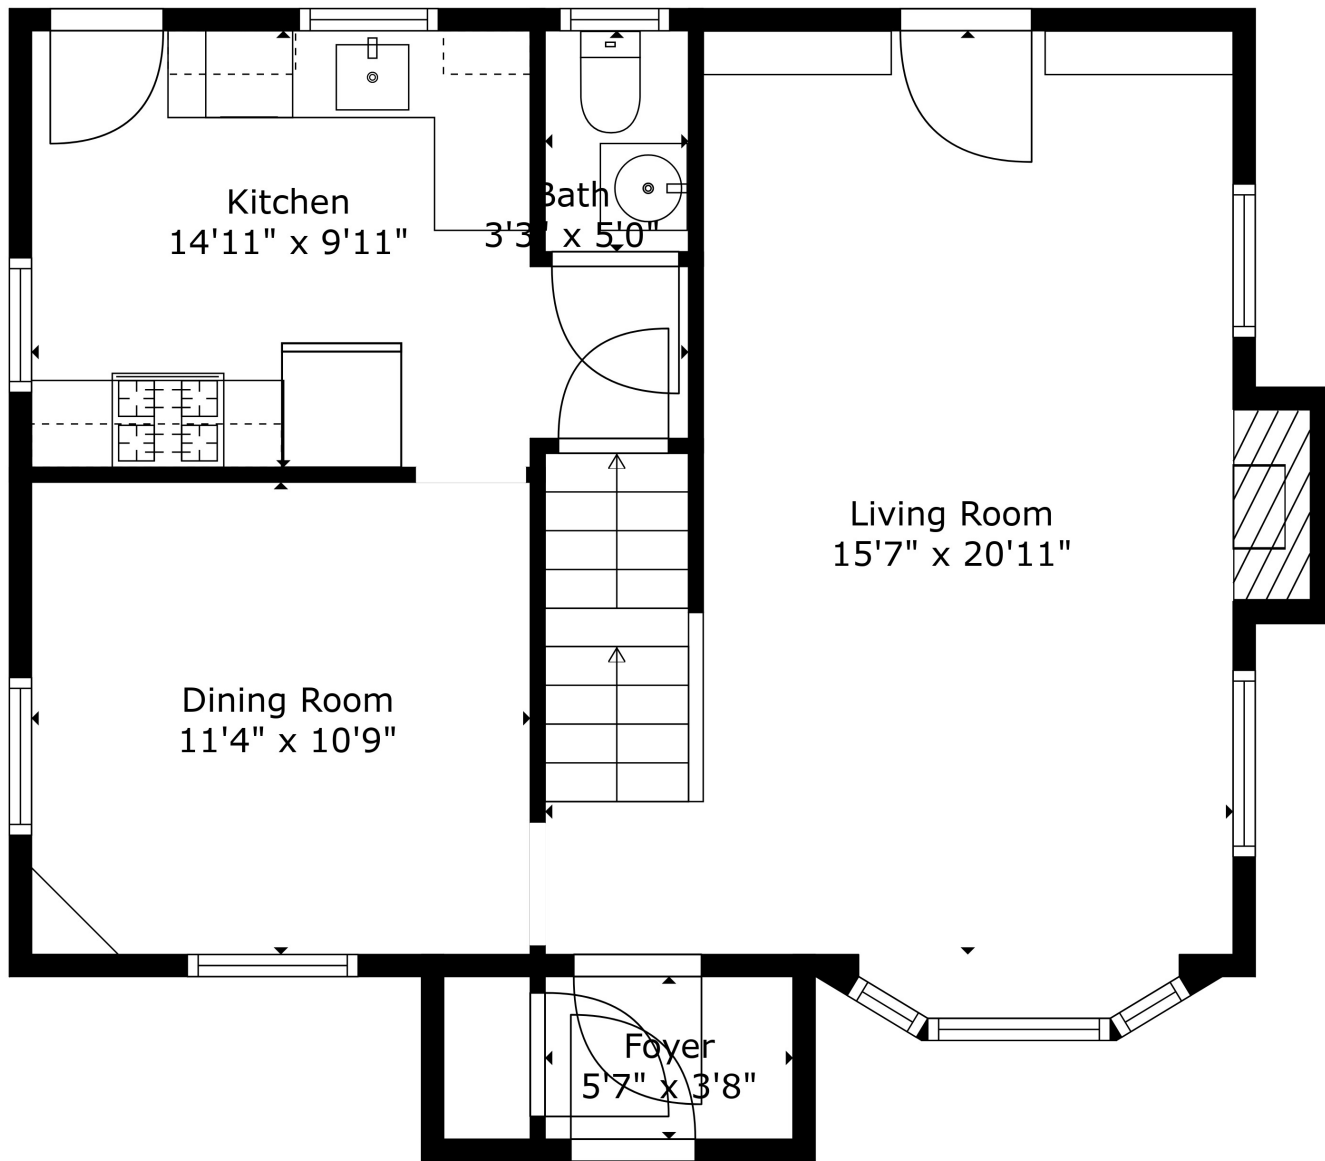

Floor 1

Floor 2

TOTAL: 1106 sq. ft
 FLOOR 1: 606 sq. ft, FLOOR 2: 500 sq. ft
 EXCLUDED AREAS: EMBEDDED WINDOW: 10 sq. ft, FIREPLACE: 5 sq. ft, LOW CEILING: 7 sq. ft

Measurements Are Calculated By Cubicasa Technology. Deemed Highly Reliable But Not Guaranteed.

TOTAL: 1106 sq. ft

FLOOR 1: 606 sq. ft, FLOOR 2: 500 sq. ft

EXCLUDED AREAS: EMBEDDED WINDOW: 10 sq. ft, FIREPLACE: 5 sq. ft, LOW CEILING: 7 sq. ft

Measurements Are Calculated By Cubicasa Technology. Deemed Highly Reliable But Not Guaranteed.

TOTAL: 1106 sq. ft

FLOOR 1: 606 sq. ft, FLOOR 2: 500 sq. ft

EXCLUDED AREAS: EMBEDDEDWINDOW: 10 sq. ft, FIREPLACE: 5 sq. ft, LOW CEILING: 7 sq. ft

Measurements Are Calculated By Cubicasa Technology. Deemed Highly Reliable But Not Guaranteed.