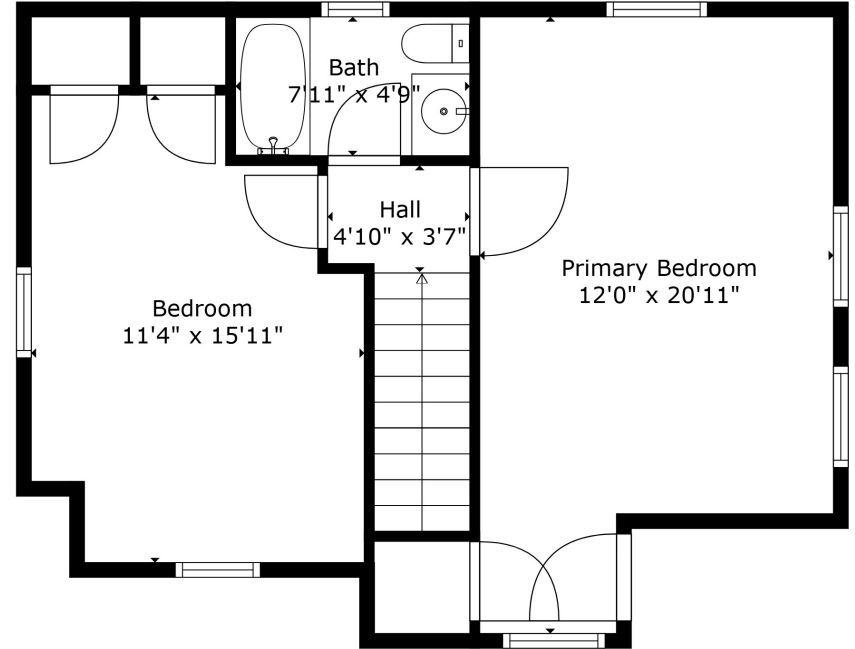

Floor 1

Floor 2

TOTAL: 1106 sq. ft
 FLOOR 1: 606 sq. ft, FLOOR 2: 500 sq. ft
 EXCLUDED AREAS: EMBEDDED WINDOW: 10 sq. ft, FIREPLACE: 5 sq. ft, LOW CEILING: 7 sq. ft

Measurements Are Calculated By Cubicasa Technology. Deemed Highly Reliable But Not Guaranteed.

TOTAL: 1106 sq. ft

FLOOR 1: 606 sq. ft, FLOOR 2: 500 sq. ft

EXCLUDED AREAS: EMBEDDED WINDOW: 10 sq. ft, FIREPLACE: 5 sq. ft, LOW CEILING: 7 sq. ft

Measurements Are Calculated By Cubicasa Technology. Deemed Highly Reliable But Not Guaranteed.

TOTAL: 1106 sq. ft

FLOOR 1: 606 sq. ft, FLOOR 2: 500 sq. ft

EXCLUDED AREAS: EMBEDDEDWINDOW: 10 sq. ft, FIREPLACE: 5 sq. ft, LOW CEILING: 7 sq. ft

Measurements Are Calculated By Cubicasa Technology. Deemed Highly Reliable But Not Guaranteed.