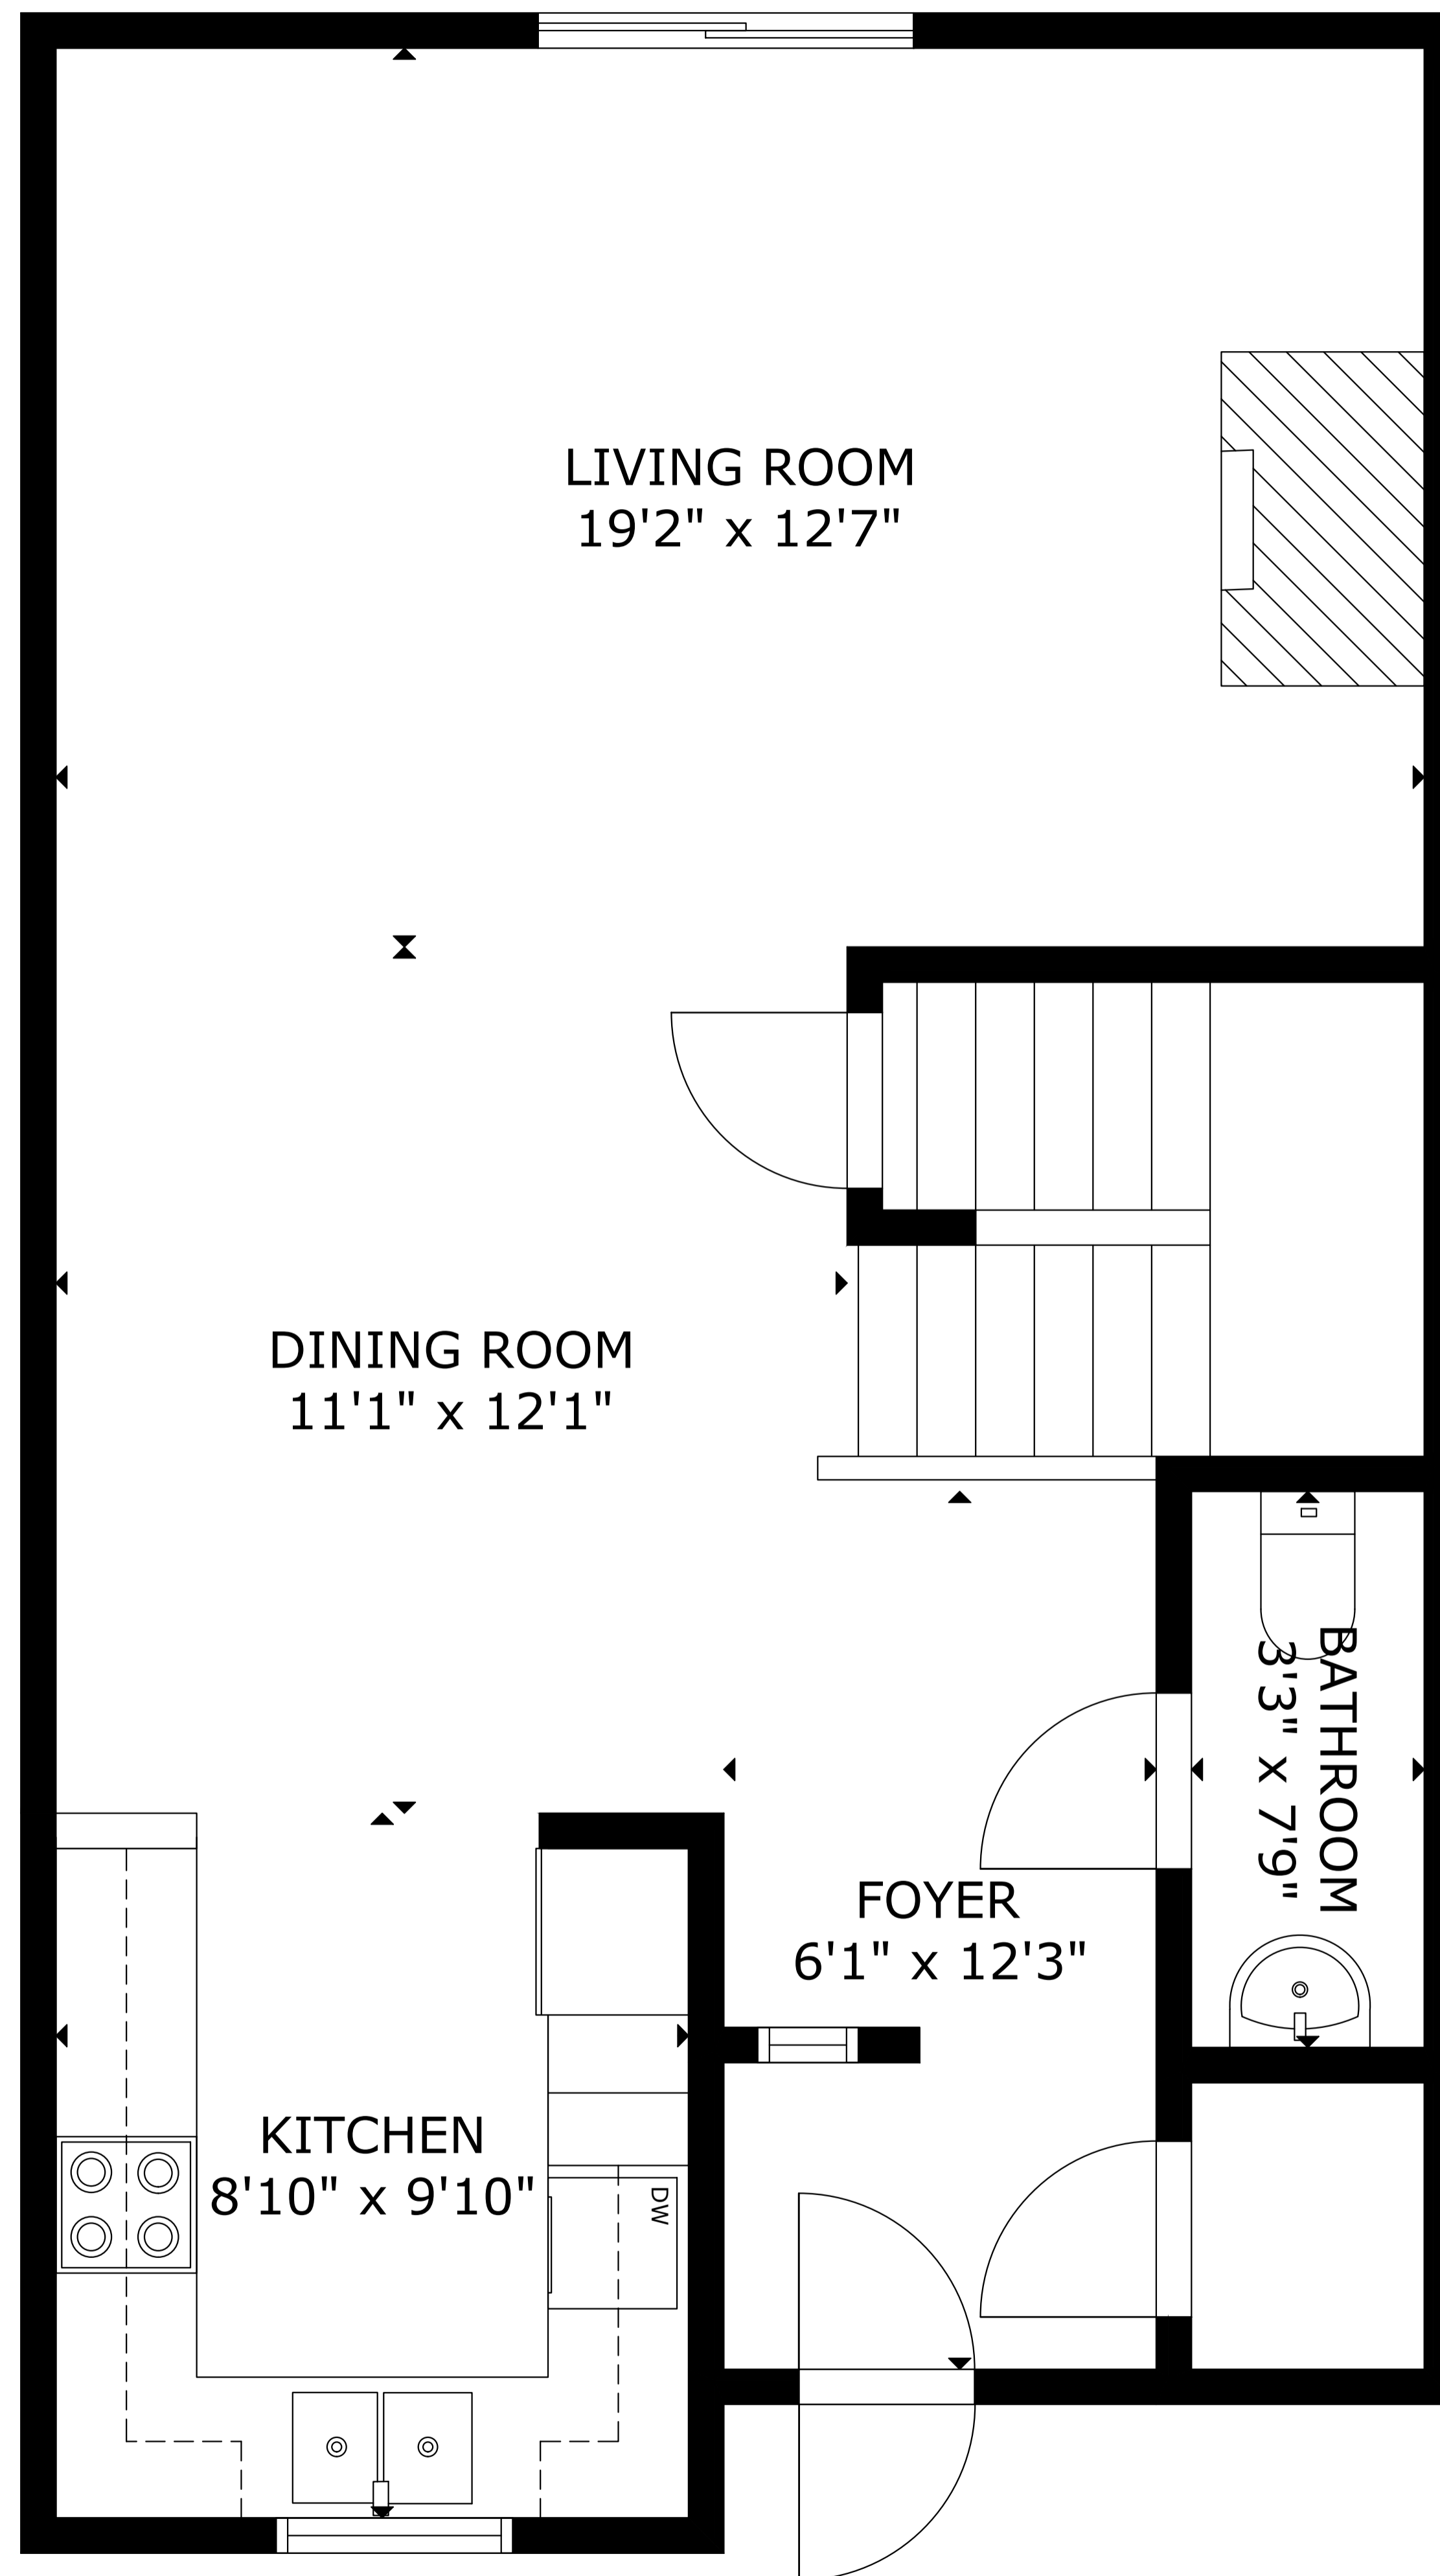

F 39 Shellback Way Mashpee

GROSS INTERNAL AREA
TOTAL: 1,889 sq.ft

FLOOR 1: 628 sq.ft, FLOOR 2: 640 sq.ft, FLOOR 3: 621 sq.ft

SIZE AND DIMENSIONS ARE APPROXIMATE, ACTUAL MAY VARY