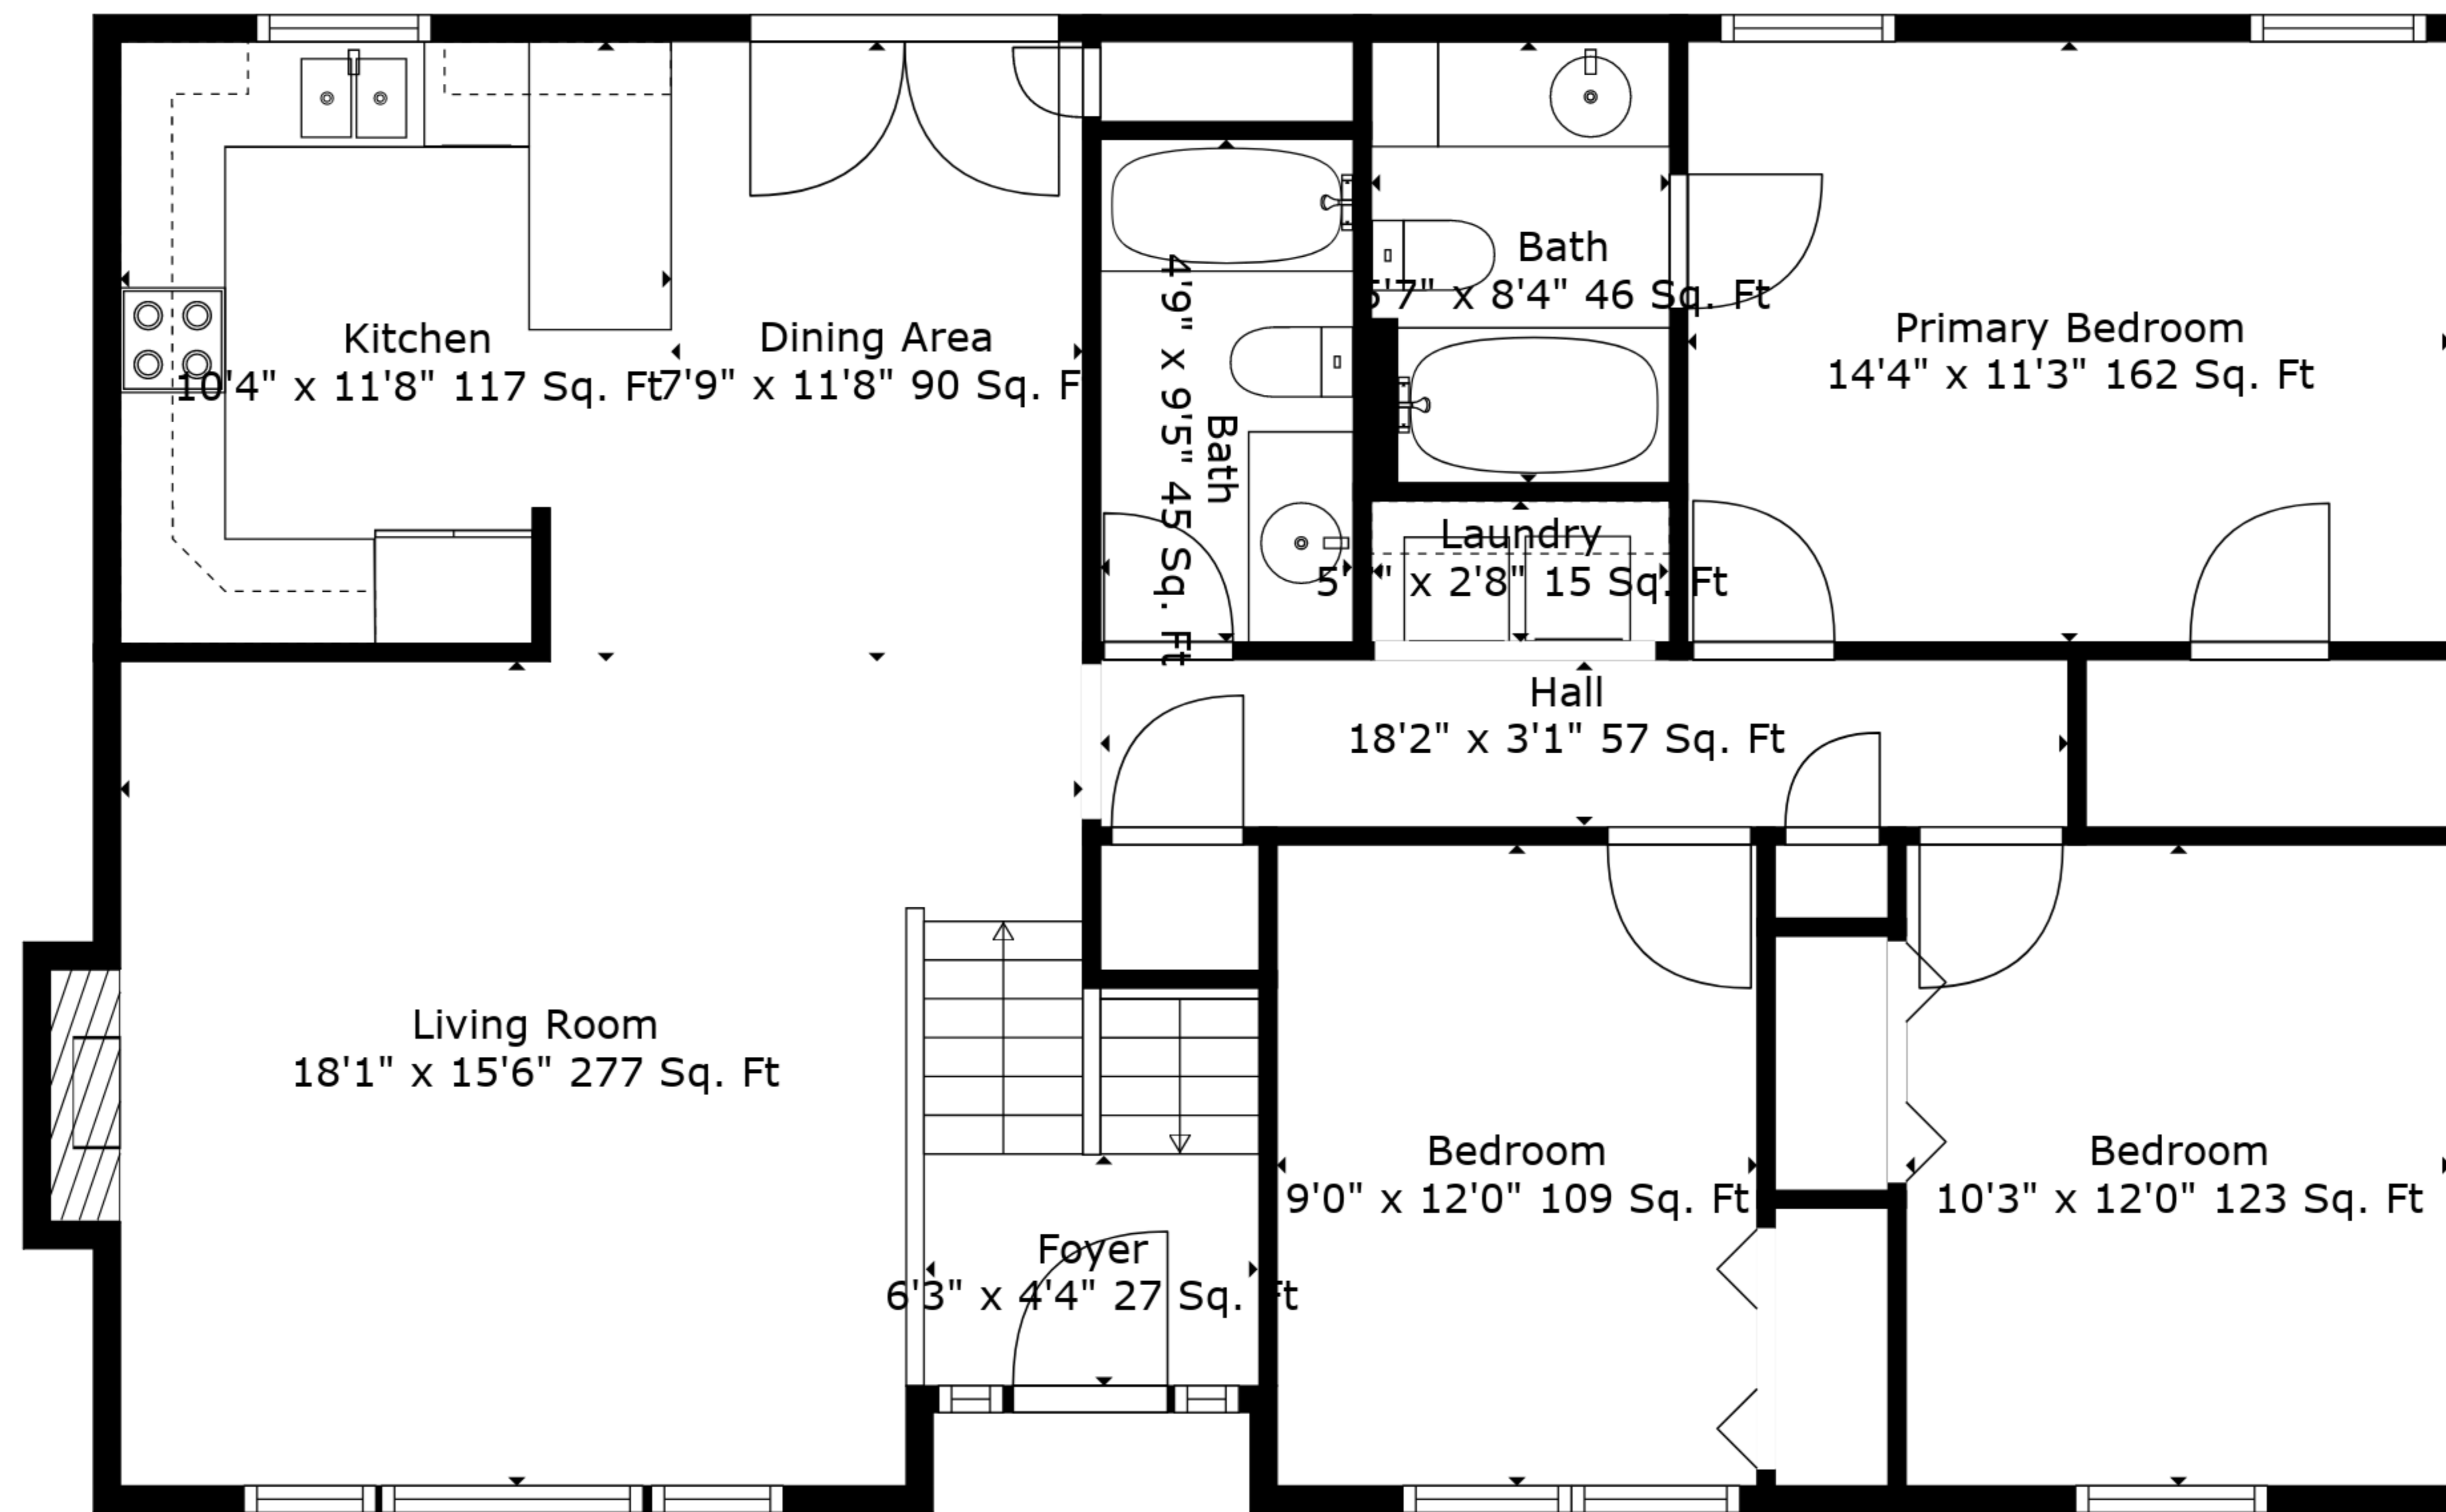

TOTAL: 1707 sq. ft

FLOOR 1: 529 sq. ft, FLOOR 2: 1178 sq. ft

EXCLUDED AREAS: GARAGE: 467 sq. ft, FIREPLACE: 8 sq. ft

Measurements Are Deemed Highly Reliable But Not Guaranteed.

TOTAL: 1707 sq. ft

FLOOR 1: 529 sq. ft, FLOOR 2: 1178 sq. ft

EXCLUDED AREAS: GARAGE: 467 sq. ft, FIREPLACE: 8 sq. ft

Measurements Are Deemed Highly Reliable But Not Guaranteed.

Floor 2

Floor 1

TOTAL: 1707 sq. ft
 FLOOR 1: 529 sq. ft, FLOOR 2: 1178 sq. ft
 EXCLUDED AREAS: GARAGE: 467 sq. ft, FIREPLACE: 8 sq. ft