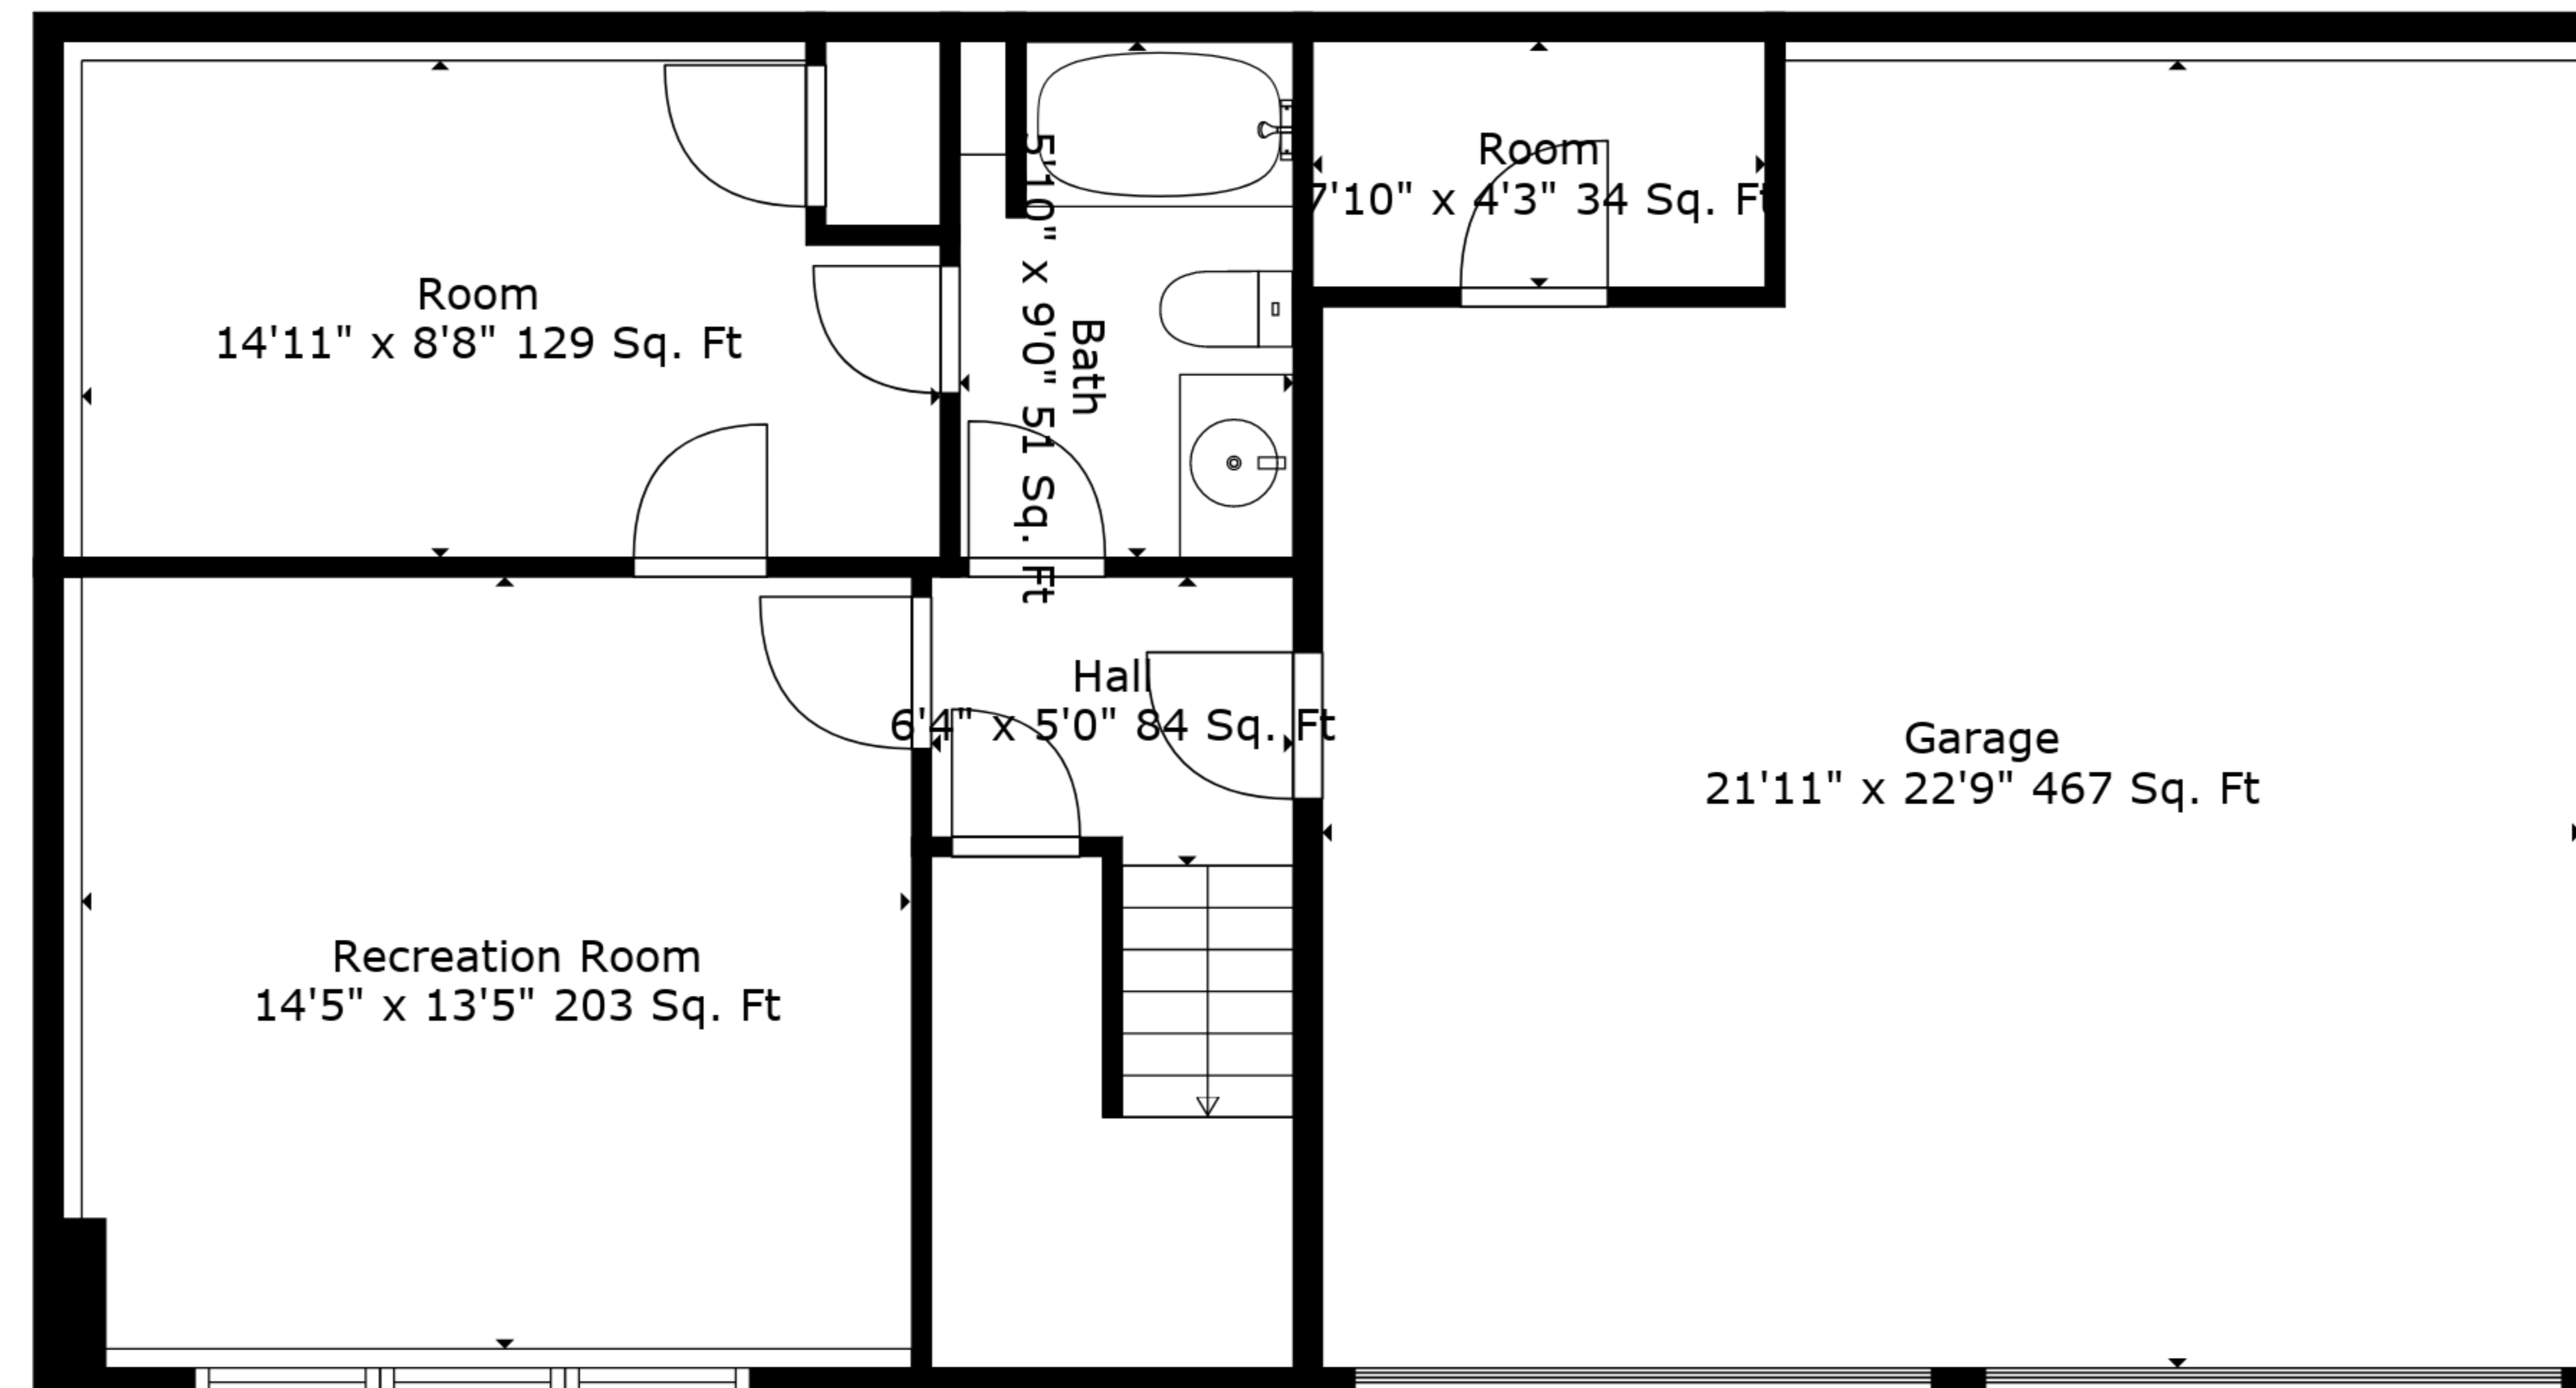

TOTAL: 1707 sq. ft

FLOOR 1: 529 sq. ft, FLOOR 2: 1178 sq. ft

EXCLUDED AREAS: GARAGE: 467 sq. ft, FIREPLACE: 8 sq. ft

Measurements Are Deemed Highly Reliable But Not Guaranteed.

TOTAL: 1707 sq. ft

FLOOR 1: 529 sq. ft, FLOOR 2: 1178 sq. ft

EXCLUDED AREAS: GARAGE: 467 sq. ft, FIREPLACE: 8 sq. ft

Measurements Are Deemed Highly Reliable But Not Guaranteed.

Floor 2

Floor 1

TOTAL: 1707 sq. ft
 FLOOR 1: 529 sq. ft, FLOOR 2: 1178 sq. ft
 EXCLUDED AREAS: GARAGE: 467 sq. ft, FIREPLACE: 8 sq. ft