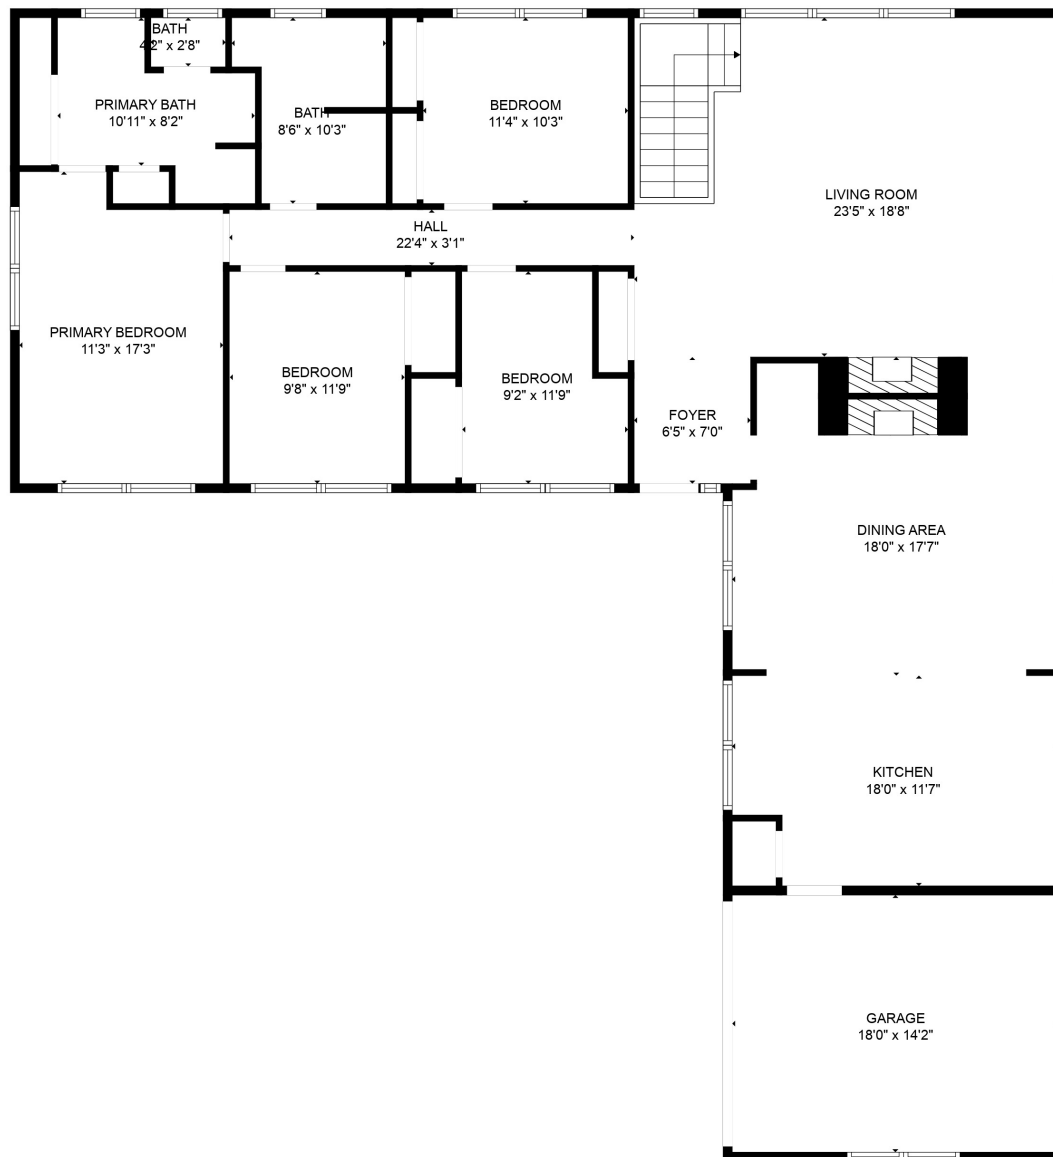

FLOOR 1

FLOOR 2

Total scanned area: 3316 sq. ft

SIZES AND DIMENSIONS ARE APPROXIMATE. ACTUAL MAY VARY.

Total scanned area: 3316 sq. ft

SIZES AND DIMENSIONS ARE APPROXIMATE. ACTUAL MAY VARY.

Total scanned area: 3316 sq. ft

SIZES AND DIMENSIONS ARE APPROXIMATE. ACTUAL MAY VARY.