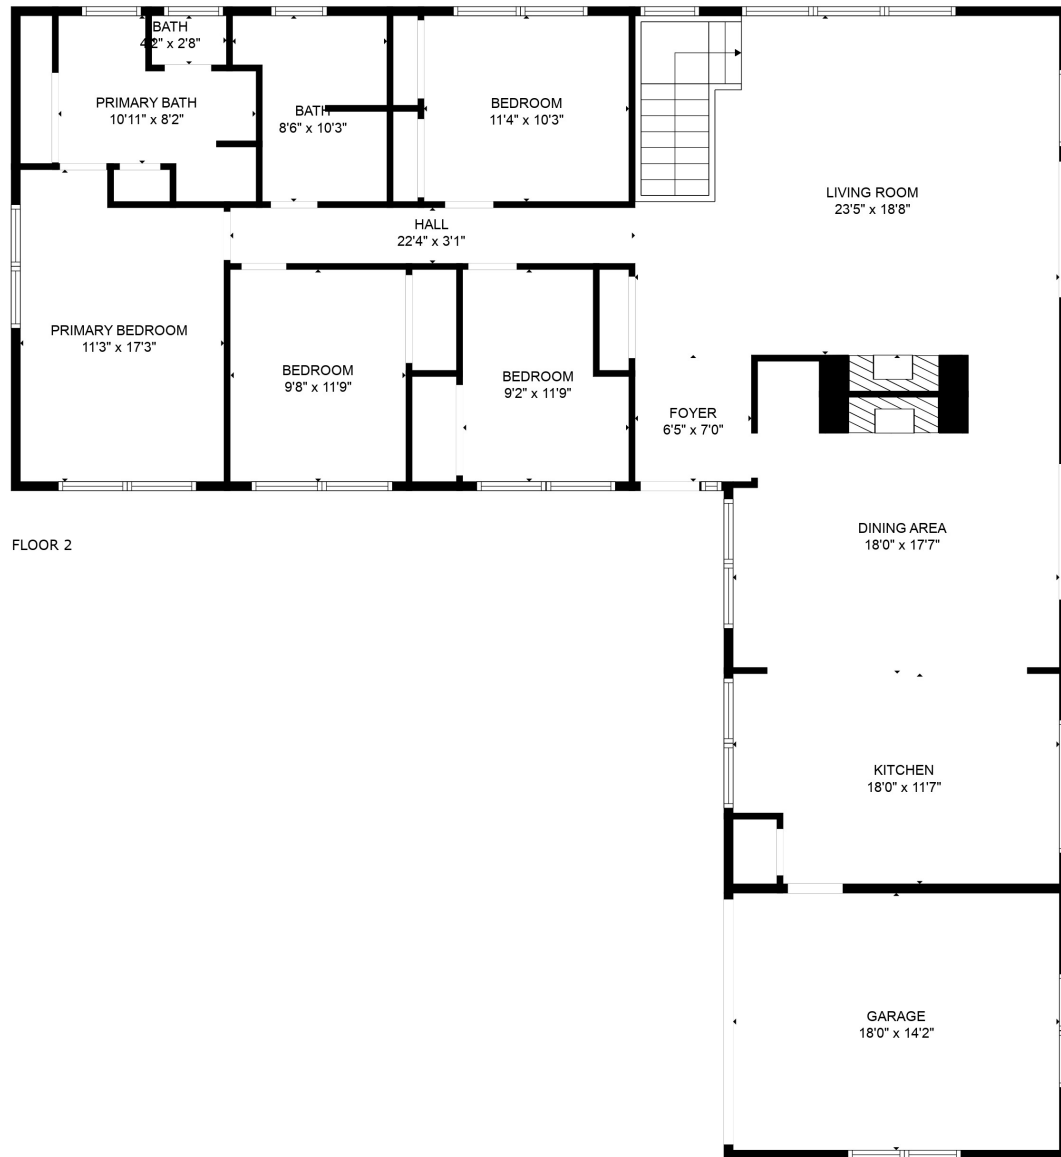

FLOOR 1

FLOOR 2

Total scanned area: 3316 sq. ft

SIZES AND DIMENSIONS ARE APPROXIMATE. ACTUAL MAY VARY.

Total scanned area: 3316 sq. ft

SIZES AND DIMENSIONS ARE APPROXIMATE. ACTUAL MAY VARY.

Total scanned area: 3316 sq. ft

SIZES AND DIMENSIONS ARE APPROXIMATE. ACTUAL MAY VARY.