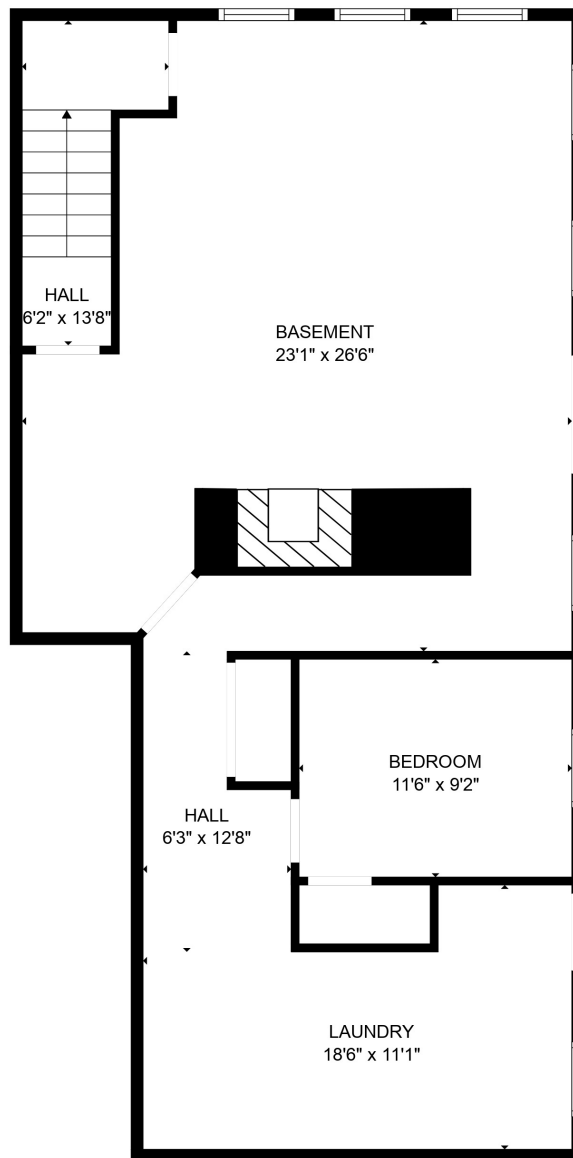

FLOOR 1

FLOOR 2

Total scanned area: 3316 sq. ft

SIZES AND DIMENSIONS ARE APPROXIMATE. ACTUAL MAY VARY.

Total scanned area: 3316 sq. ft

SIZES AND DIMENSIONS ARE APPROXIMATE. ACTUAL MAY VARY.

Total scanned area: 3316 sq. ft

SIZES AND DIMENSIONS ARE APPROXIMATE. ACTUAL MAY VARY.