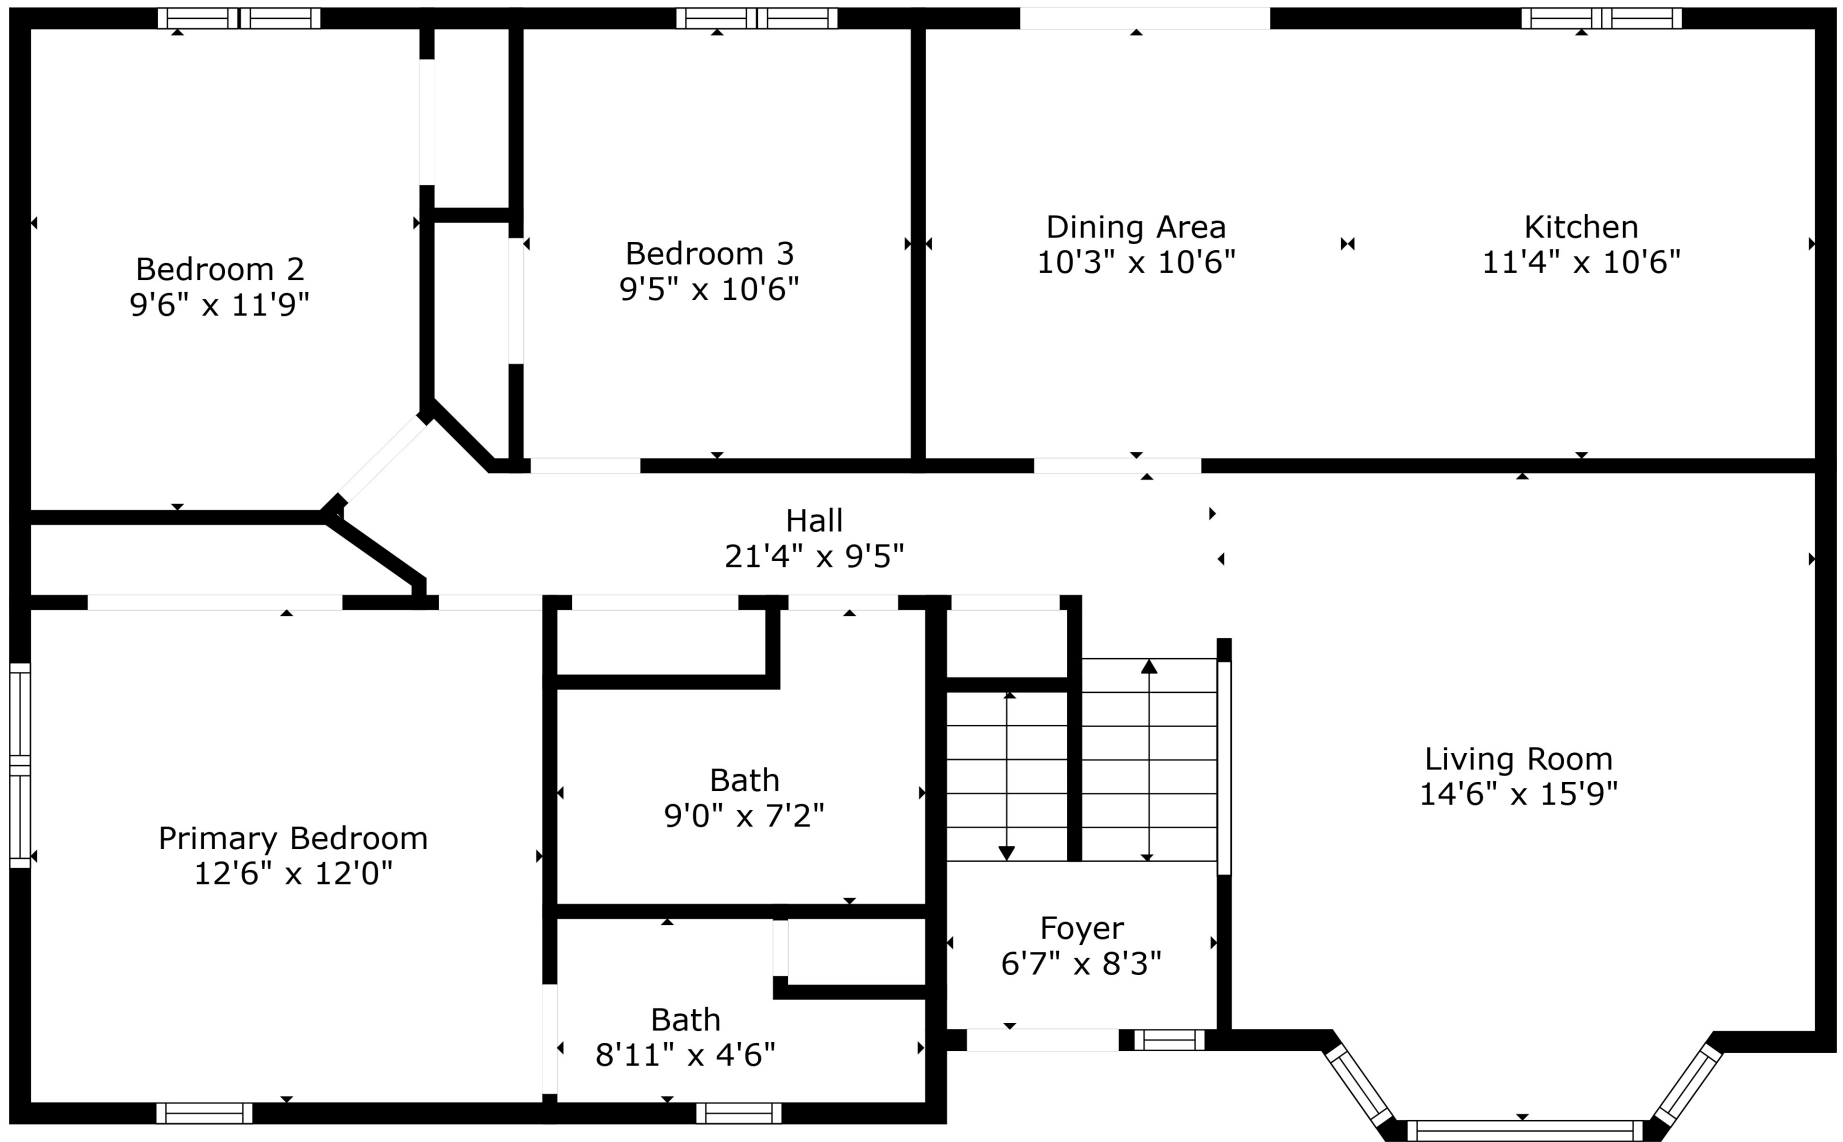

Floor 1

Floor 2

Estimated areas

GLA FLOOR 1: 720 sq. ft, excluded 497 sq. ft
 GLA FLOOR 2: 1184 sq. ft, excluded 0 sq. ft
 Total GLA 1904 sq. ft, total scanned area 2401 sq. ft

Estimated areas

GLA FLOOR 1: 720 sq. ft, excluded 497 sq. ft
 GLA FLOOR 2: 1184 sq. ft, excluded 0 sq. ft
 Total GLA 1904 sq. ft, total scanned area 2401 sq. ft

Estimated areas

GLA FLOOR 1: 720 sq. ft, excluded 497 sq. ft
GLA FLOOR 2: 1184 sq. ft, excluded 0 sq. ft
Total GLA 1904 sq. ft, total scanned area 2401 sq. ft