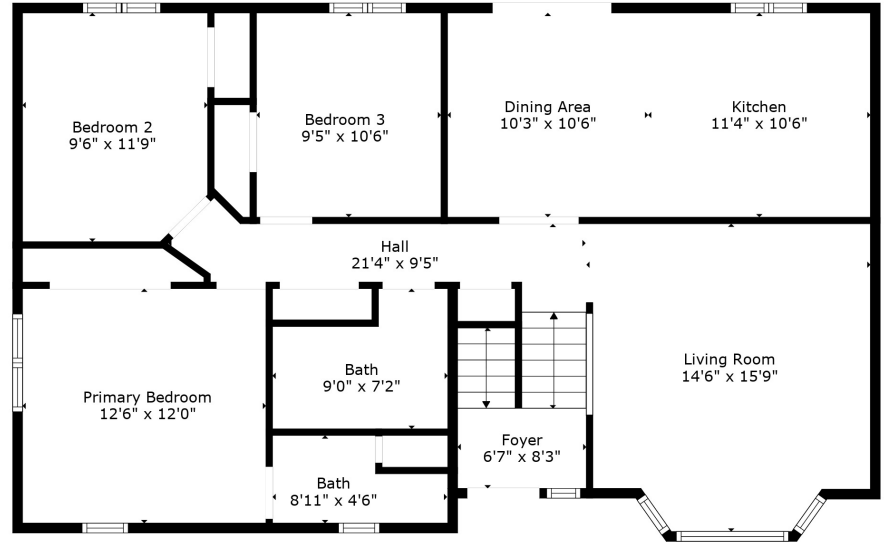

Floor 1

Floor 2

Estimated areas

GLA FLOOR 1: 720 sq. ft, excluded 497 sq. ft
 GLA FLOOR 2: 1184 sq. ft, excluded 0 sq. ft
 Total GLA 1904 sq. ft, total scanned area 2401 sq. ft

Estimated areas

GLA FLOOR 1: 720 sq. ft, excluded 497 sq. ft
 GLA FLOOR 2: 1184 sq. ft, excluded 0 sq. ft
 Total GLA 1904 sq. ft, total scanned area 2401 sq. ft

Estimated areas

GLA FLOOR 1: 720 sq. ft, excluded 497 sq. ft
GLA FLOOR 2: 1184 sq. ft, excluded 0 sq. ft
Total GLA 1904 sq. ft, total scanned area 2401 sq. ft