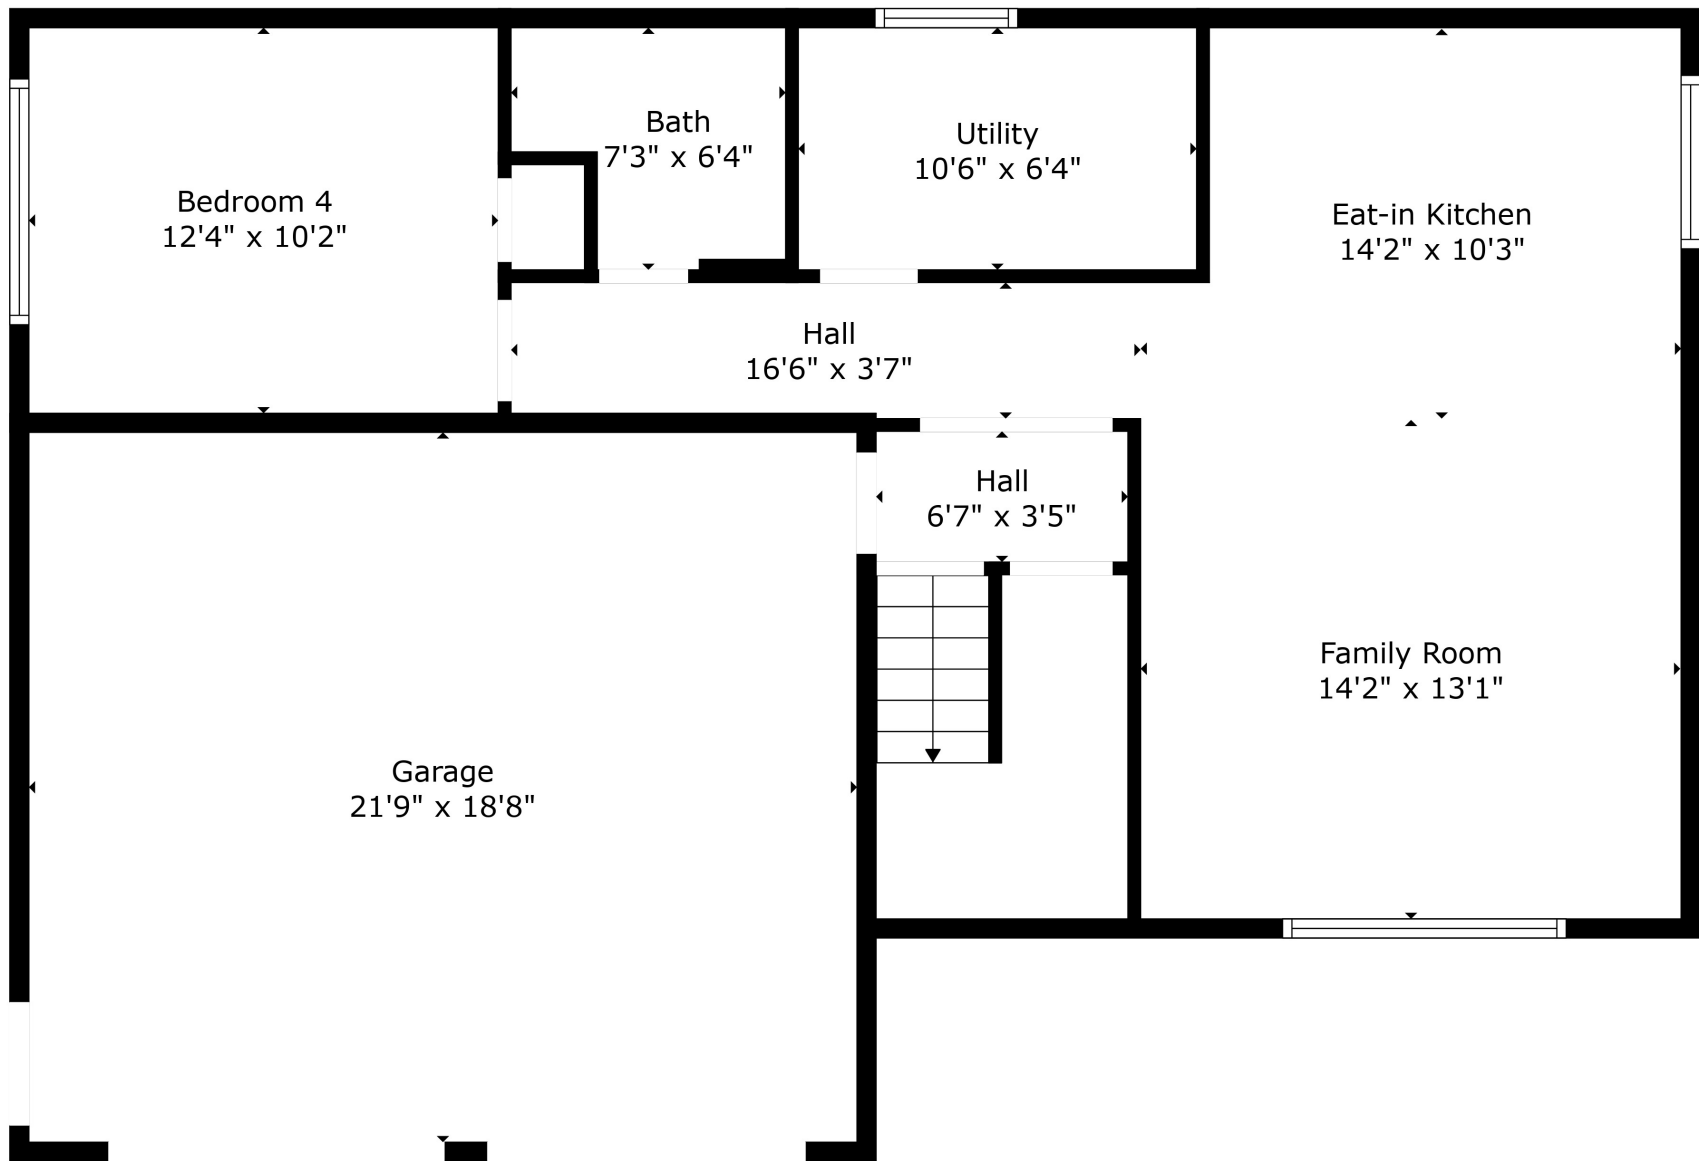

Floor 1

Floor 2

Estimated areas

GLA FLOOR 1: 720 sq. ft, excluded 497 sq. ft
 GLA FLOOR 2: 1184 sq. ft, excluded 0 sq. ft
 Total GLA 1904 sq. ft, total scanned area 2401 sq. ft

Estimated areas

GLA FLOOR 1: 720 sq. ft, excluded 497 sq. ft
 GLA FLOOR 2: 1184 sq. ft, excluded 0 sq. ft
 Total GLA 1904 sq. ft, total scanned area 2401 sq. ft

Estimated areas

GLA FLOOR 1: 720 sq. ft, excluded 497 sq. ft
GLA FLOOR 2: 1184 sq. ft, excluded 0 sq. ft
Total GLA 1904 sq. ft, total scanned area 2401 sq. ft