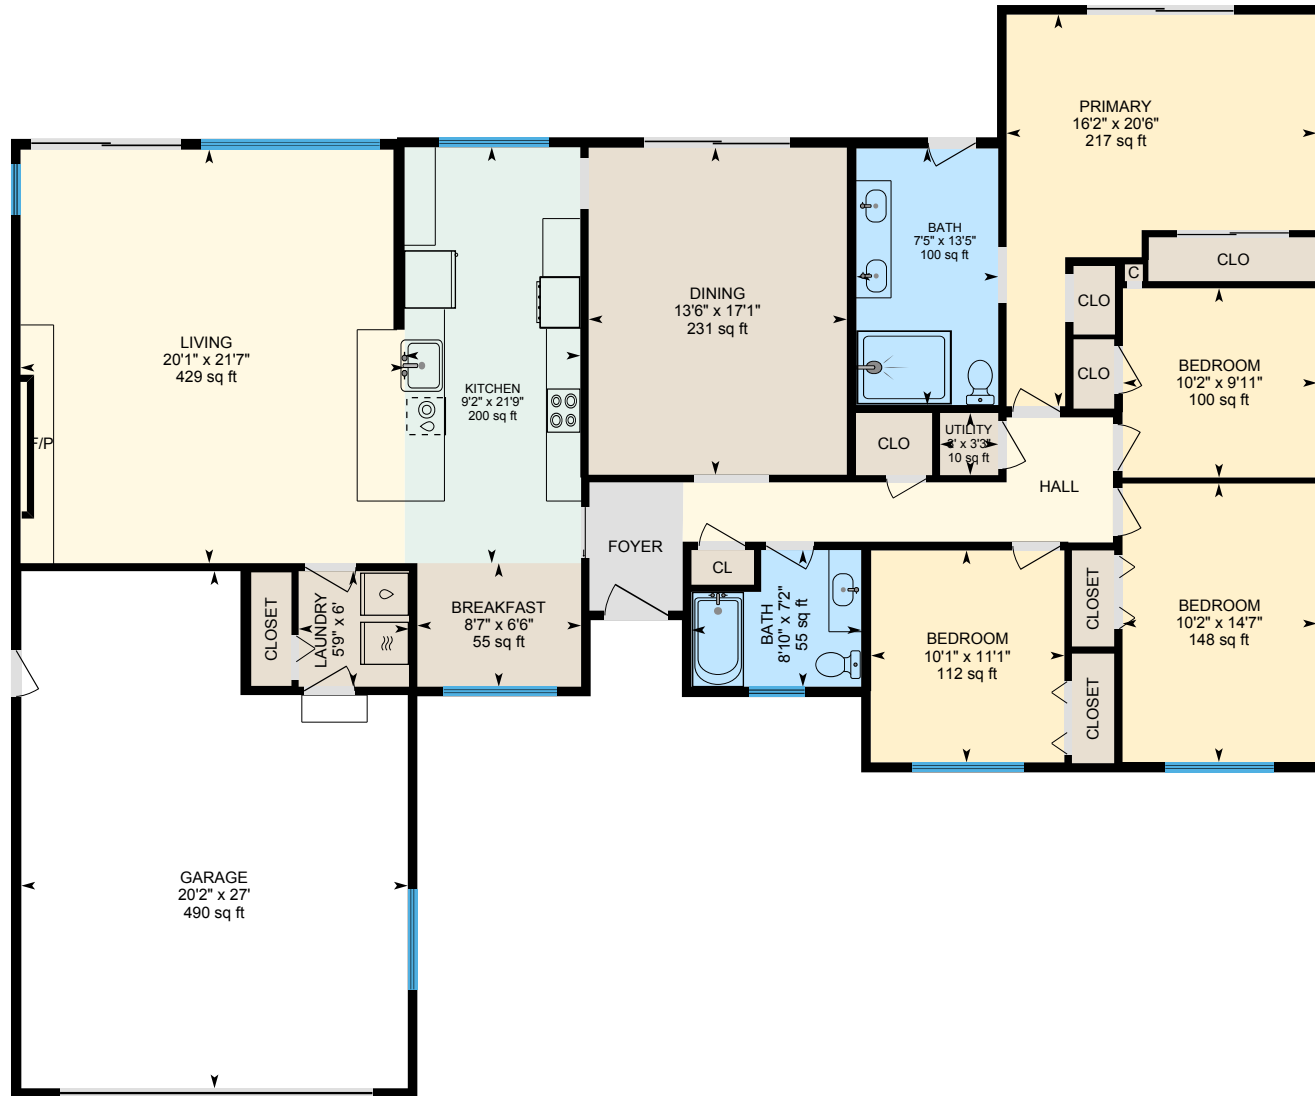

# 3304 Heartwood Way, Modesto, CA

Main Floor Finished Area 2123.38 sq ft  
Unfinished Area 524.40 sq ft

PREPARED: 2023/11/07