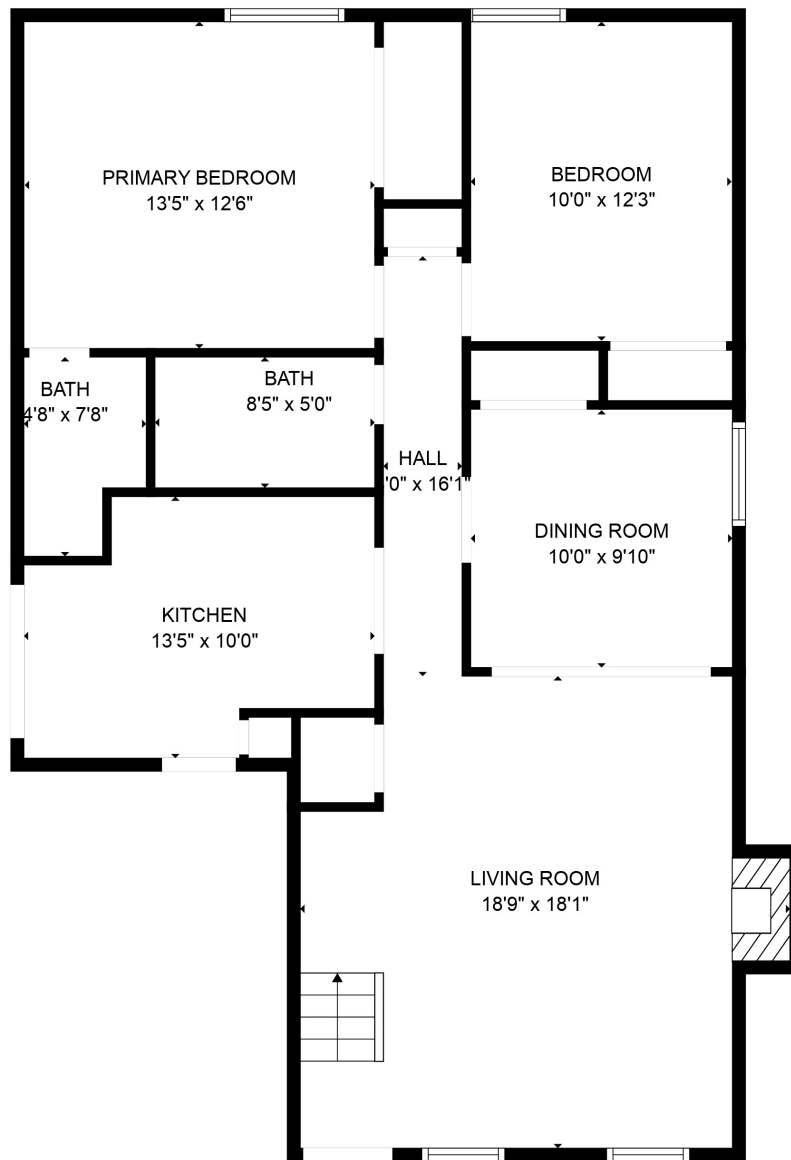

FLOOR 1

FLOOR 2

Total scanned area: 1686 sq. ft

SIZES AND DIMENSIONS ARE APPROXIMATE. ACTUAL MAY VARY.

Total scanned area: 1686 sq. ft

SIZES AND DIMENSIONS ARE APPROXIMATE. ACTUAL MAY VARY.

Total scanned area: 1686 sq. ft

SIZES AND DIMENSIONS ARE APPROXIMATE. ACTUAL MAY VARY.