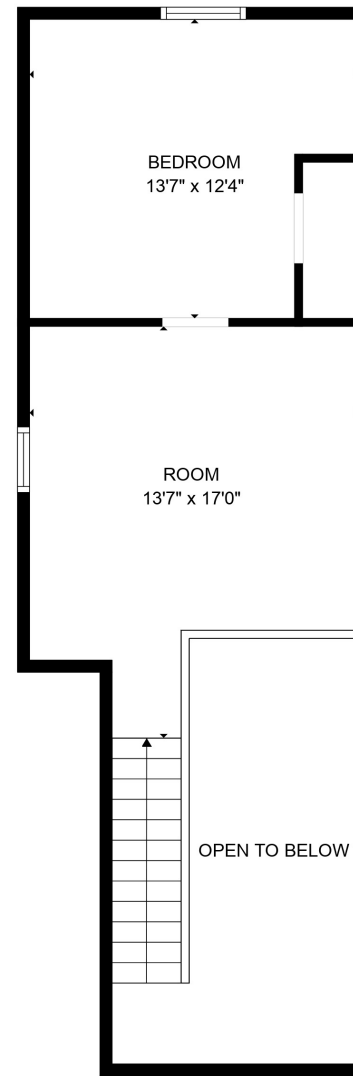

FLOOR 1

FLOOR 2

Total scanned area: 1686 sq. ft

SIZES AND DIMENSIONS ARE APPROXIMATE. ACTUAL MAY VARY.

Total scanned area: 1686 sq. ft

SIZES AND DIMENSIONS ARE APPROXIMATE. ACTUAL MAY VARY.

Total scanned area: 1686 sq. ft

SIZES AND DIMENSIONS ARE APPROXIMATE. ACTUAL MAY VARY.