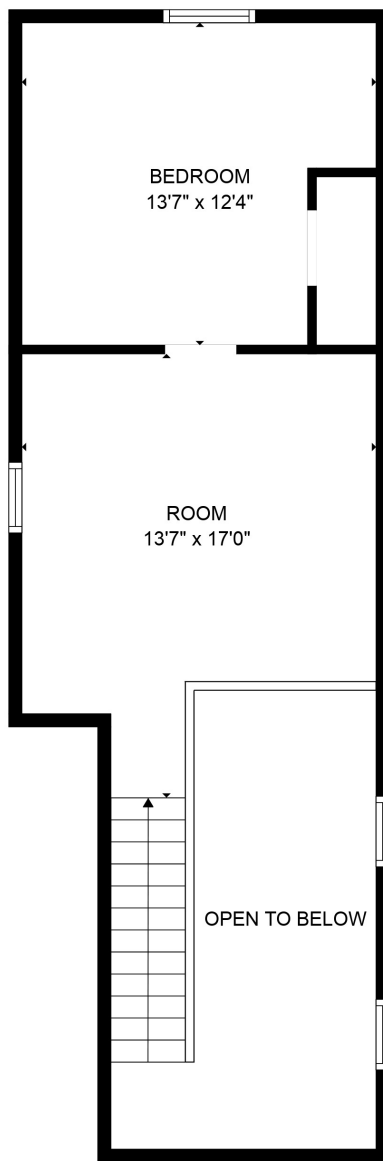

FLOOR 1

FLOOR 2

Total scanned area: 1686 sq. ft

SIZES AND DIMENSIONS ARE APPROXIMATE. ACTUAL MAY VARY.

Total scanned area: 1686 sq. ft

SIZES AND DIMENSIONS ARE APPROXIMATE. ACTUAL MAY VARY.

Total scanned area: 1686 sq. ft

SIZES AND DIMENSIONS ARE APPROXIMATE. ACTUAL MAY VARY.