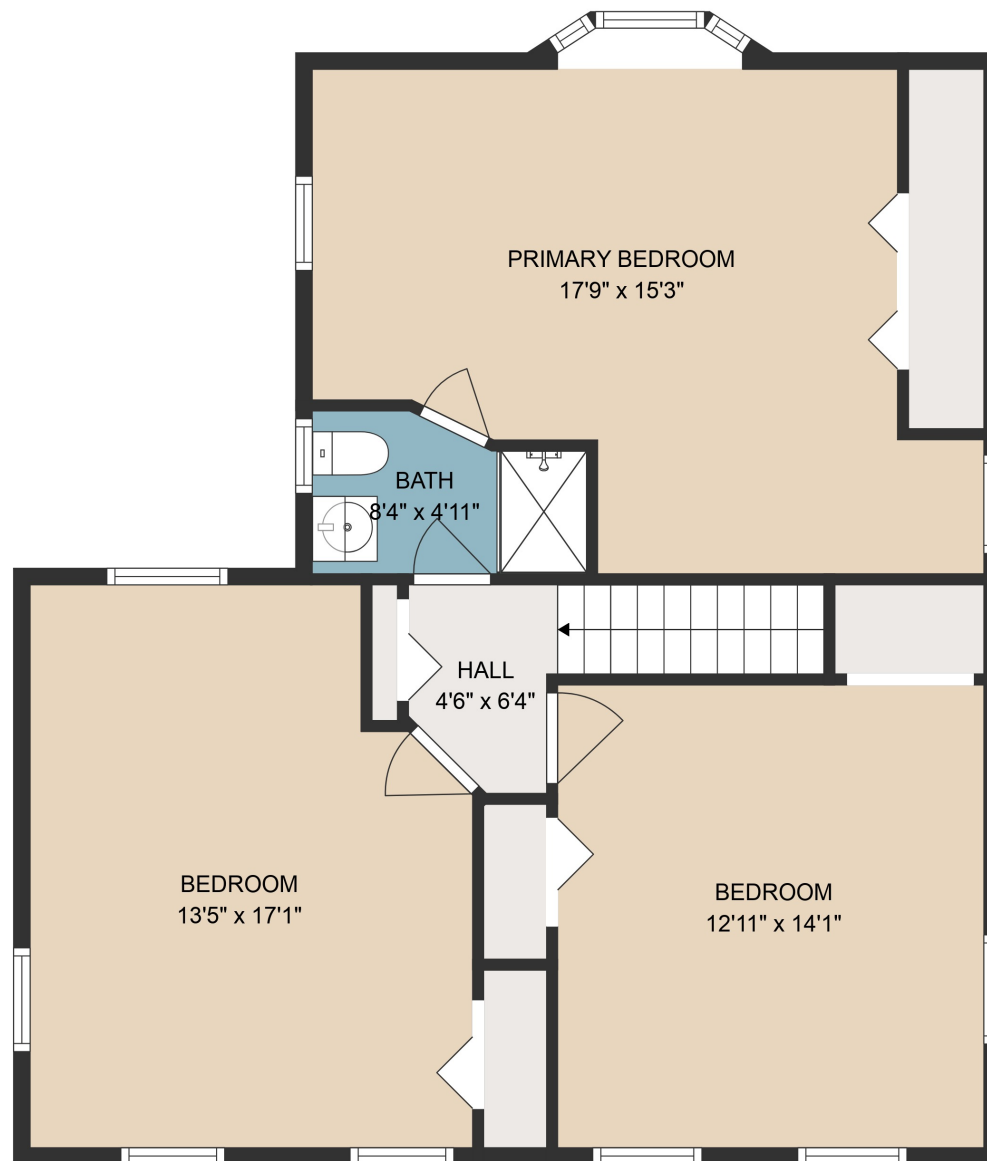

FLOOR 1

FLOOR 2

TOTAL: 2584 sq. ft
 FLOOR 1: 1769 sq. ft, FLOOR 2: 815 sq. ft
 EXCLUDED AREAS: STORAGE: 40 sq. ft, EMBEDDED WINDOW: 17 sq. ft

MEASUREMENTS ARE DEEMED HIGHLY RELIABLE BUT NOT GUARANTEED.

TOTAL: 2584 sq. ft

FLOOR 1: 1769 sq. ft, FLOOR 2: 815 sq. ft

EXCLUDED AREAS: STORAGE: 40 sq. ft, EMBEDDED WINDOW: 17 sq. ft

MEASUREMENTS ARE DEEMED HIGHLY RELIABLE BUT NOT GUARANTEED.

TOTAL: 2584 sq. ft

FLOOR 1: 1769 sq. ft, FLOOR 2: 815 sq. ft

EXCLUDED AREAS: STORAGE: 40 sq. ft, EMBEDDED WINDOW: 17 sq. ft

MEASUREMENTS ARE DEEMED HIGHLY RELIABLE BUT NOT GUARANTEED.